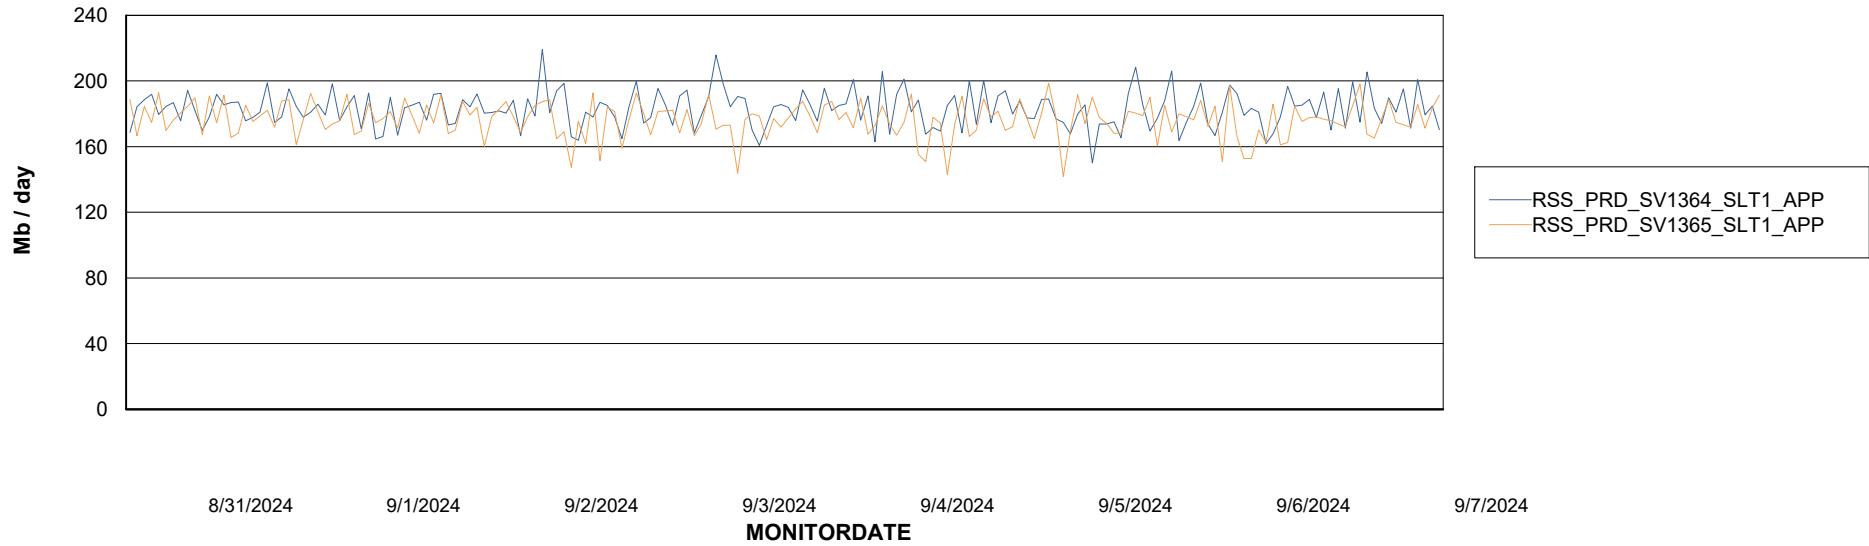

ABSSolute Application Server Services

Avg memory used per ABS Server Service