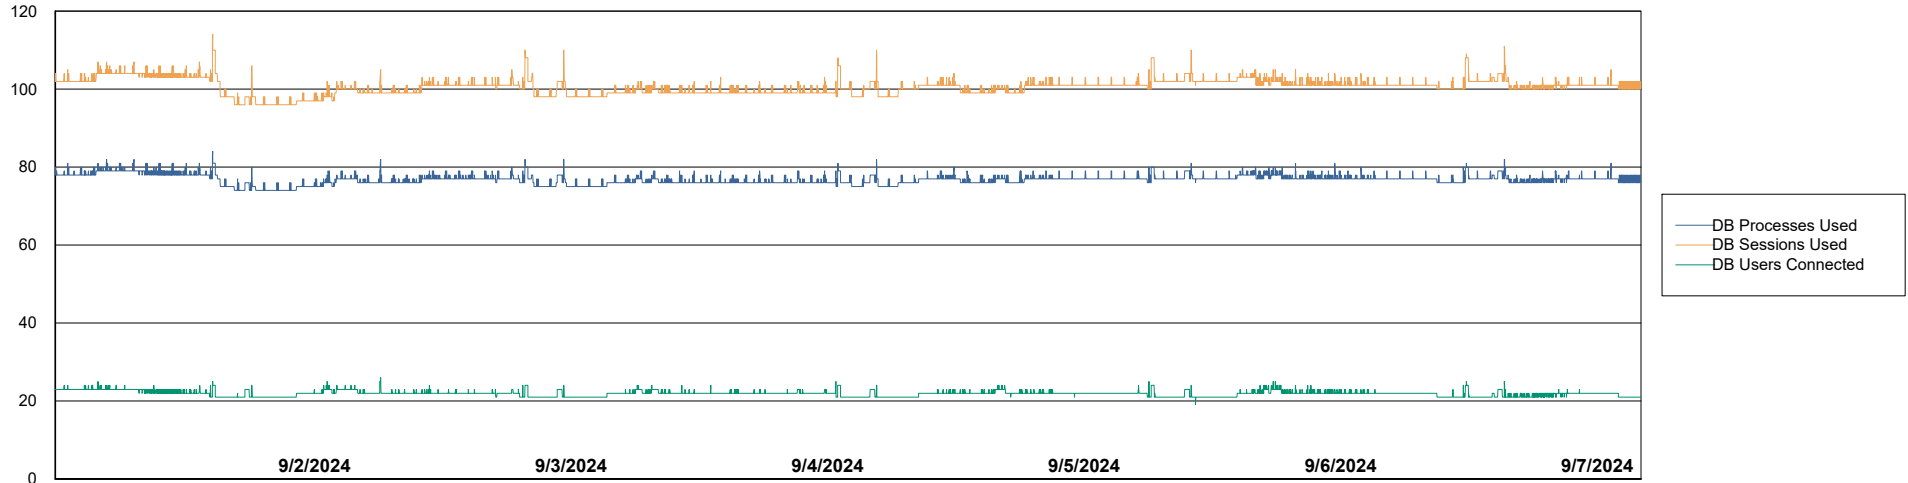

Database Performance RSS_PRD_SV1364_PRD_ABS1