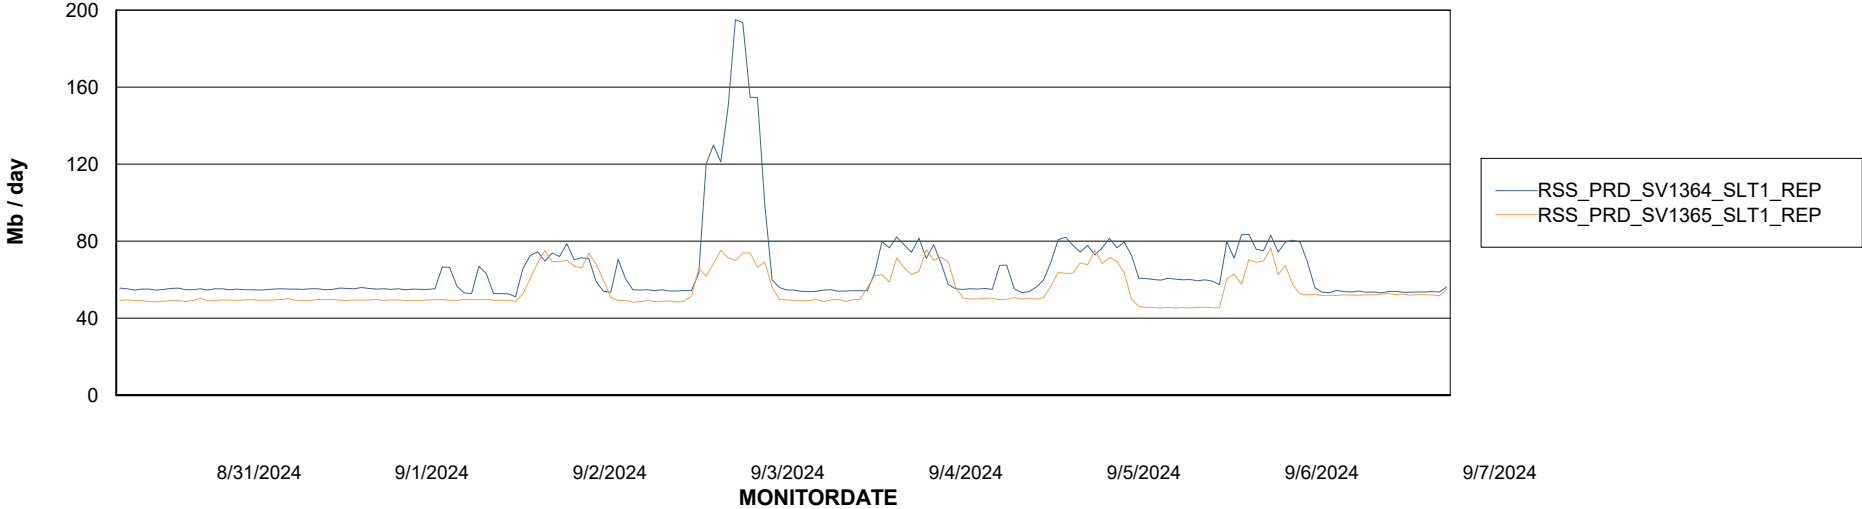

Avg memory used per ABS Server Service

Avg users per day per ABS server

Weekly SLA Customer Report

Customer RSS Production
Database ID 52

ABSSolute Application ReportServer Services

Avg memory used per ReportServer Service