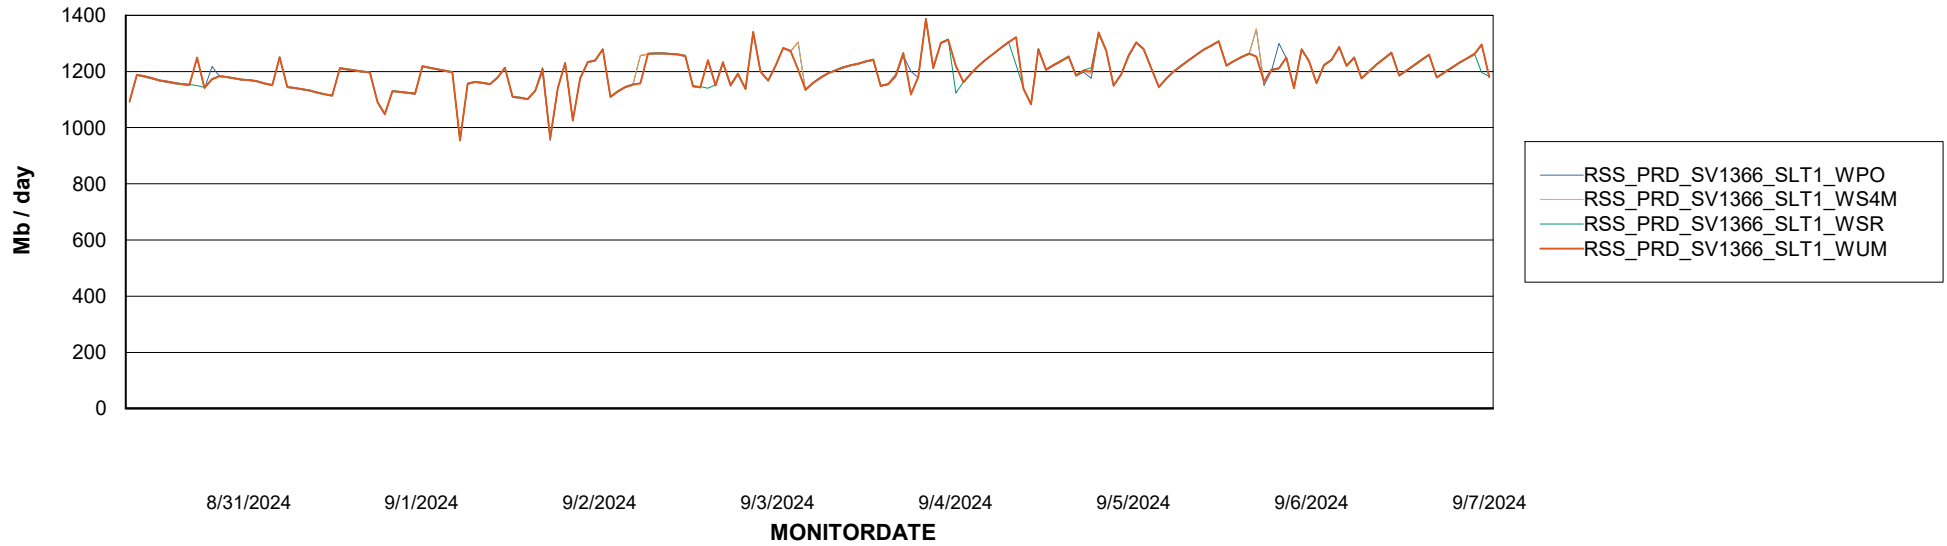

ABSSolute Web Component Services

Avg memory used per ABS Web component