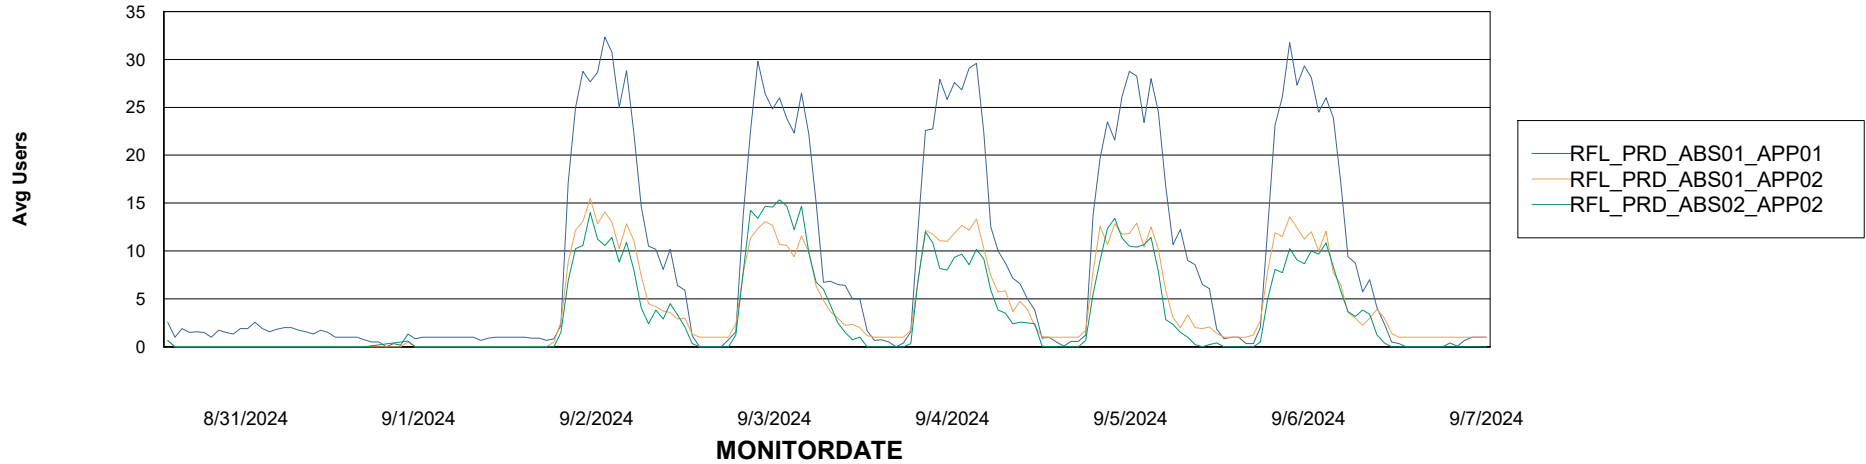

Avg users per day per ABS server