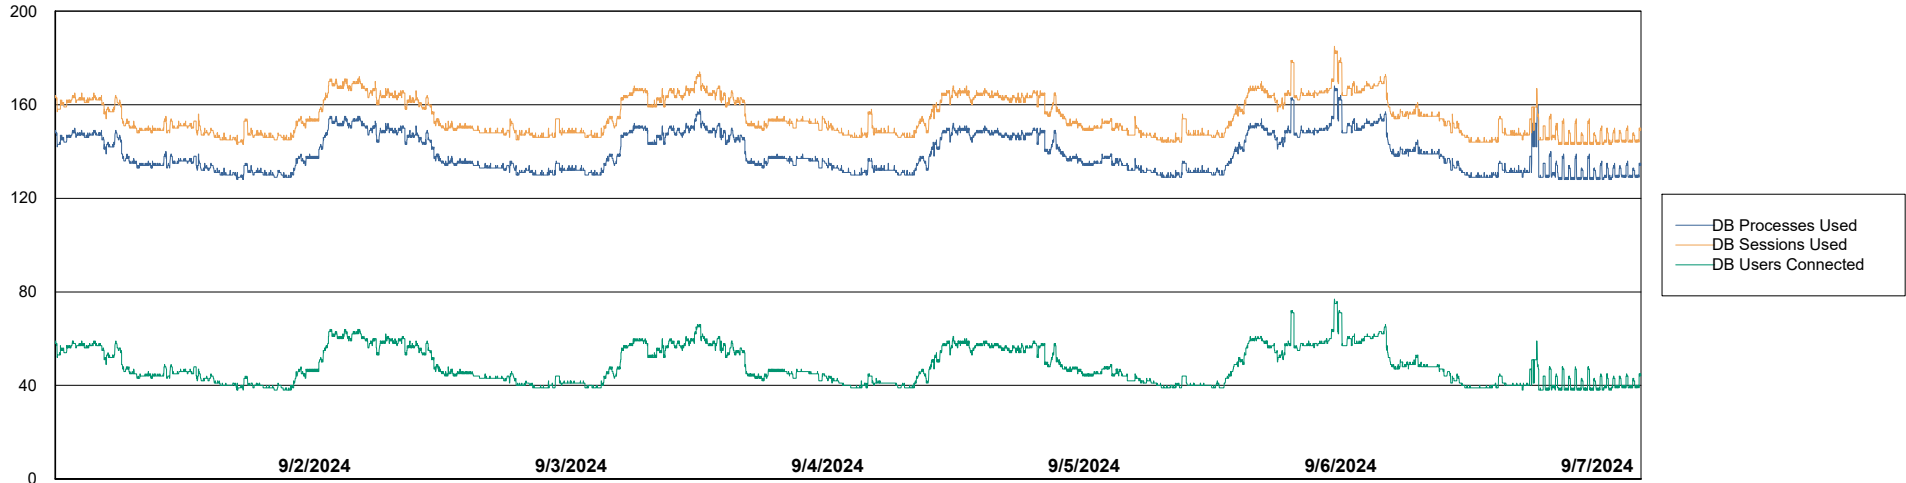

Weekly SLA Customer Report

Customer RFL_Production
Database ID 36

Harddisk Usage RFL_PRD_ABSWEB

	Free disk space on C: (%)	Total disk space on C: (Gb)	Used disk space on C: (Gb)
9/7/2024	78	126	27
9/6/2024	78	126	27
9/5/2024	78	126	28
9/4/2024	77	126	29
9/3/2024	77	126	29
9/2/2024	77	126	29
9/1/2024	77	126	29

Weekly SLA Customer Report

Customer RFL_Production
Database ID 36

Database Performance RFL_PRD_ABS01_DB

Weekly SLA Customer Report

Customer RFL_Production
Database ID 36

Database Performance RFL_PRD_ABS02_STB_DB