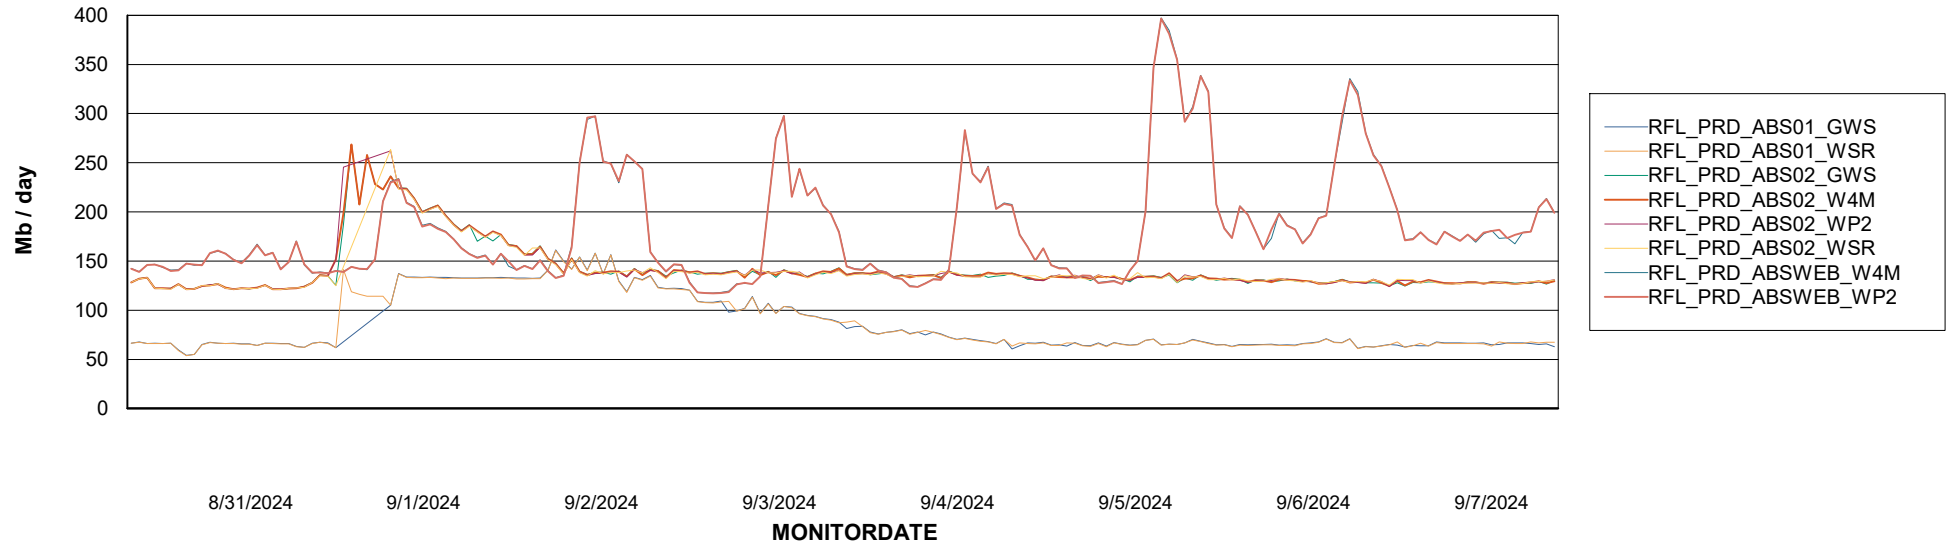

ABSSolute Web Component Services

Avg memory used per ABS Web component