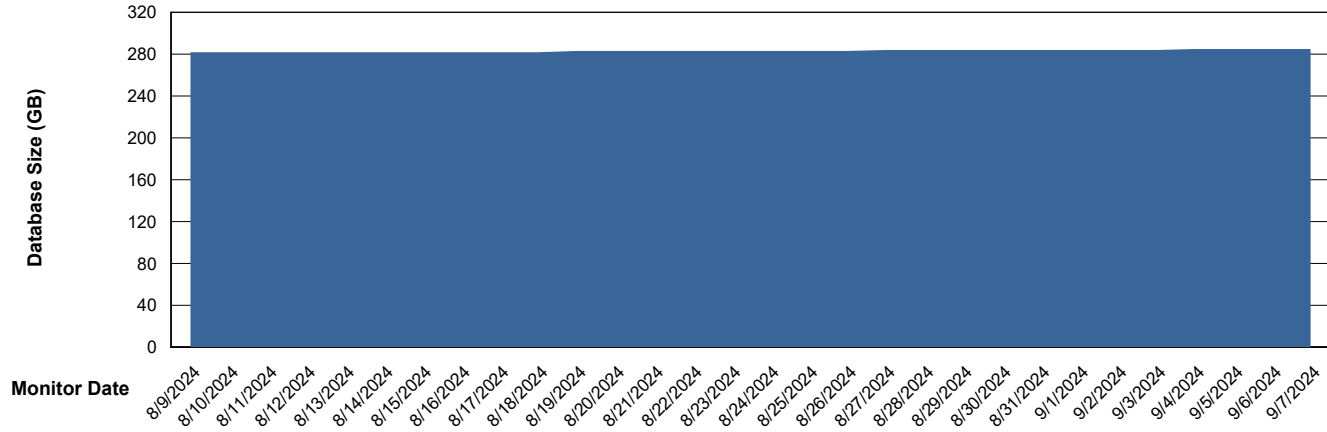

DB Processes Max 1,000

Weekly SLA Customer Report

Customer RFL_Production
 Database ID 36

DATABASE SIZE RFL_PRD_ABS01_DB

Database growth over last month

Database Tablespace RFL_PRD_ABS01_DB

Date	Tablespace Name	Filesize (Gb)	Usedsize (Gb)	Percentage free
9/7/2024	ABSDATA	100	80	20
	INDX	230	191	17
9/6/2024	ABSDATA	100	80	20
	INDX	230	191	17
9/5/2024	ABSDATA	100	80	20
	INDX	230	191	17
9/4/2024	ABSDATA	100	80	20
	INDX	230	191	17
9/3/2024	ABSDATA	100	80	20
	INDX	224	191	15
9/2/2024	ABSDATA	100	80	20
	INDX	224	191	15
9/1/2024	ABSDATA	100	80	20
	INDX	224	191	15

Weekly SLA Customer Report

Customer RFL_Production
Database ID 36

Standby Database Health RFL_Production

Recovery lag for last 7 days

Weekly SLA Customer Report

Customer RFL_Production
Database ID 36

ABSSolute Application Server Services