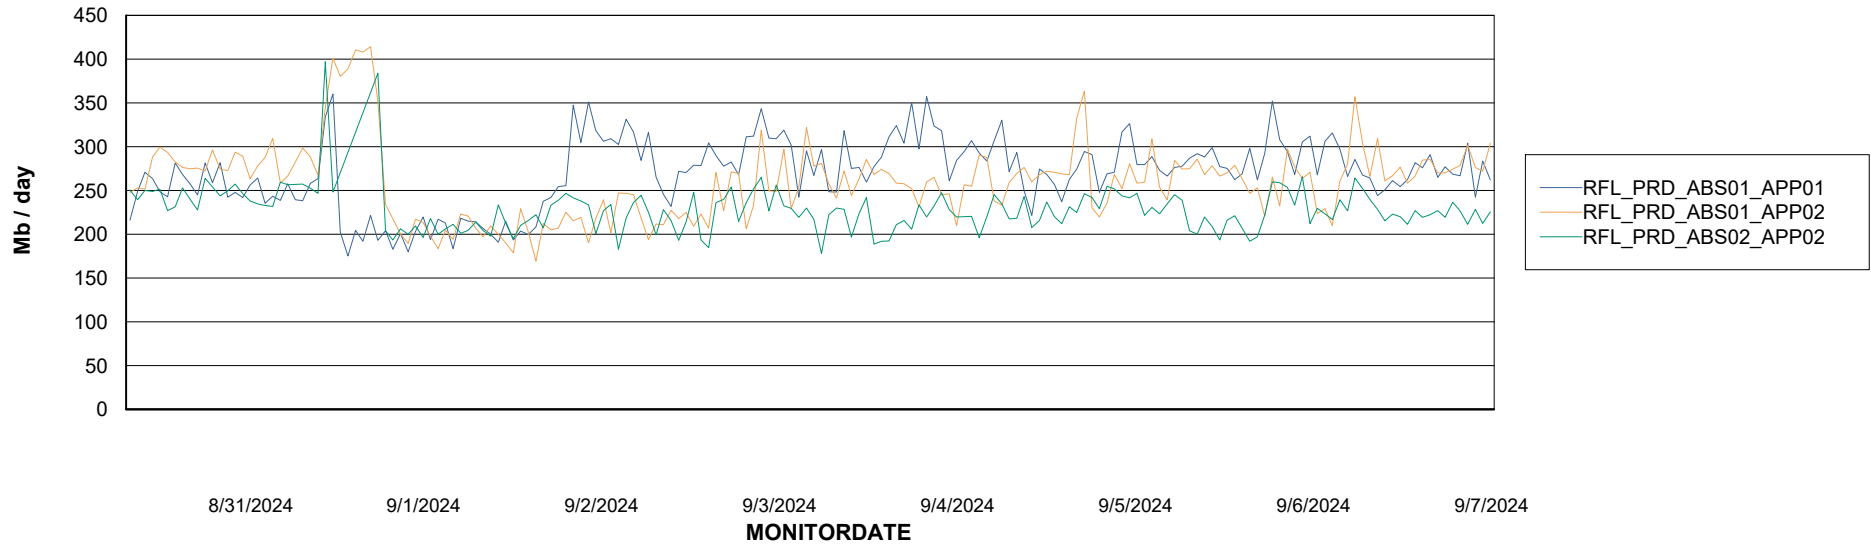

ABSSolute Application Server Services

Avg memory used per ABS Server Service