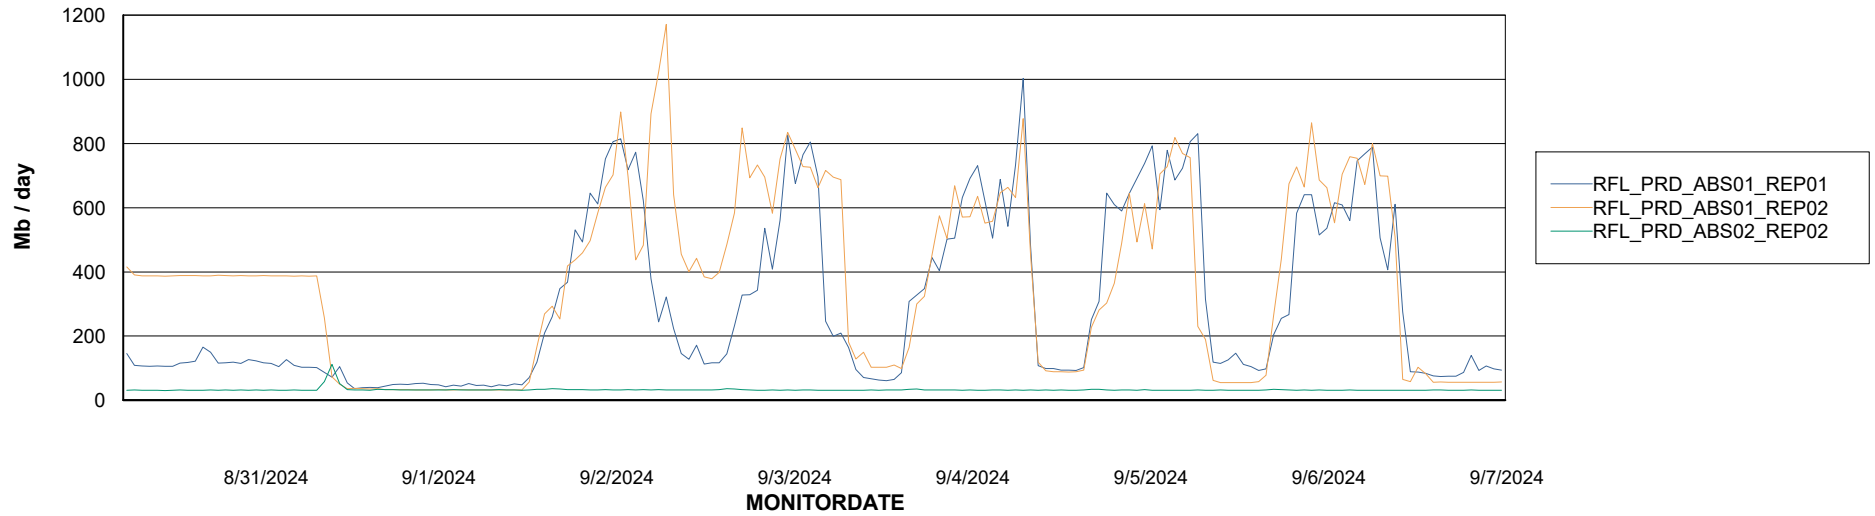

Avg memory used per ABS Server Service

Avg users per day per ABS server

Weekly SLA Customer Report

Customer RFL_Production
Database ID 36

ABSSolute Application ReportServer Services

Avg memory used per ReportServer Service