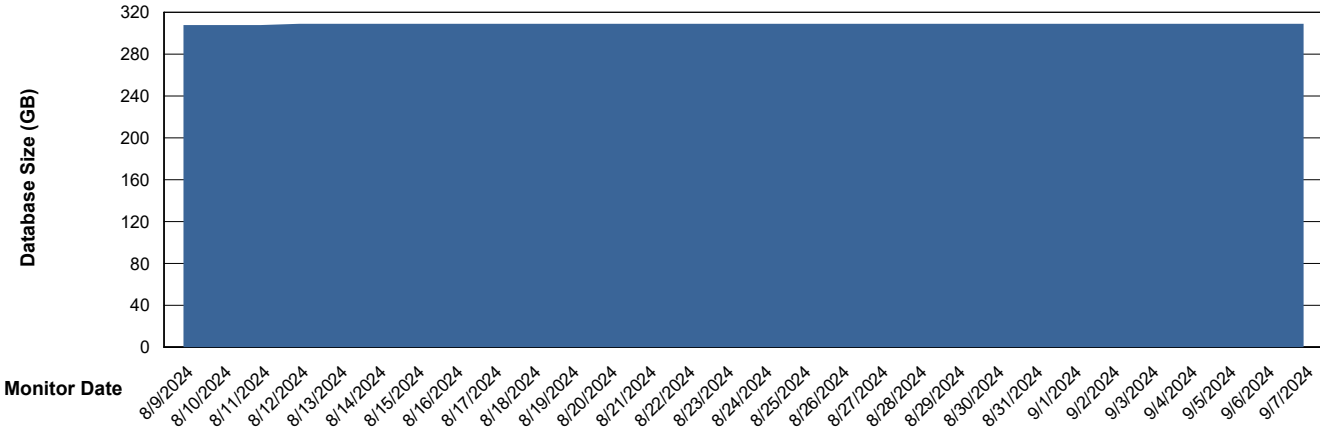

Database growth over last month

Database Tablespace PHS_PRD_GCAB992B_ABS1

Date	Tablespace Name	Filesize (Gb)	Usedsize (Gb)	Percentage free
9/7/2024	ABSDATA	144	117	19
	INDX	220	181	18
9/6/2024	ABSDATA	144	117	19
	INDX	220	181	18
9/5/2024	ABSDATA	144	117	19
	INDX	220	181	18
9/4/2024	ABSDATA	144	117	19
	INDX	220	181	18
9/3/2024	ABSDATA	144	117	19
	INDX	220	181	18
9/2/2024	ABSDATA	144	117	19
	INDX	220	181	18
9/1/2024	ABSDATA	144	117	19
	INDX	220	181	18