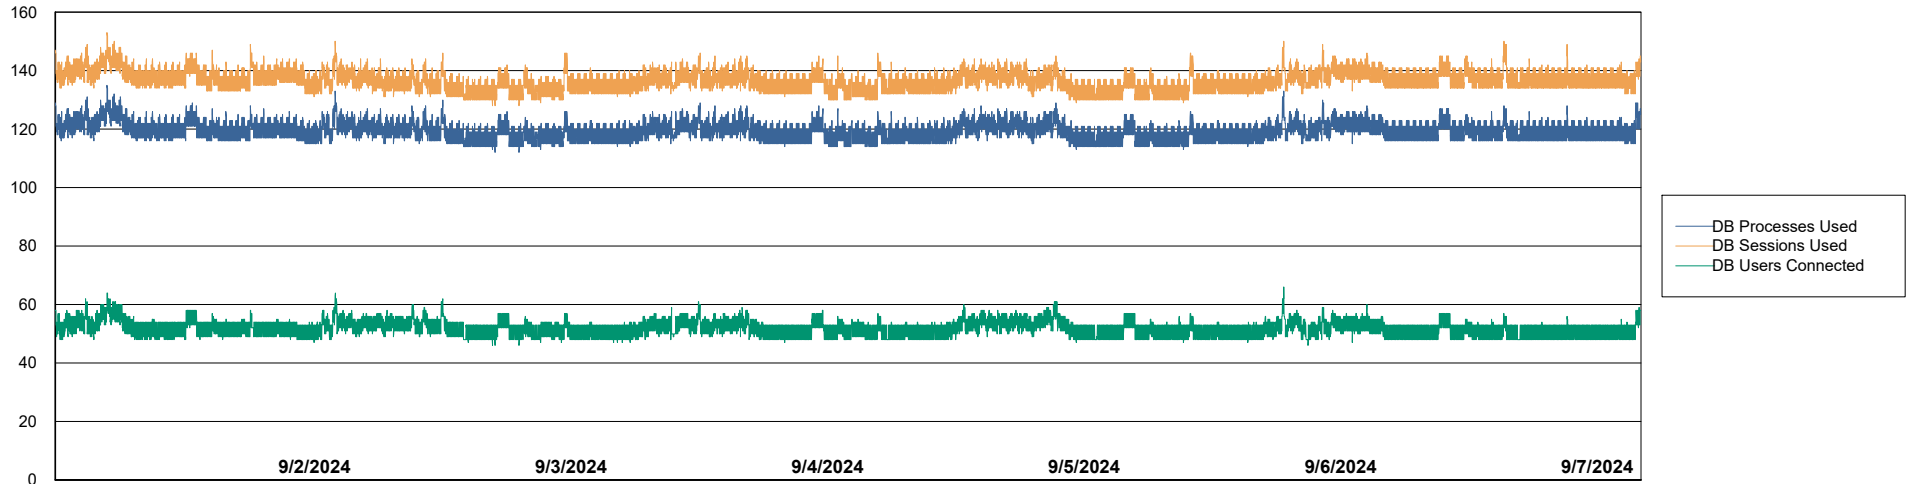

Database Performance PHS_PRD_GCAB992B_ABS1