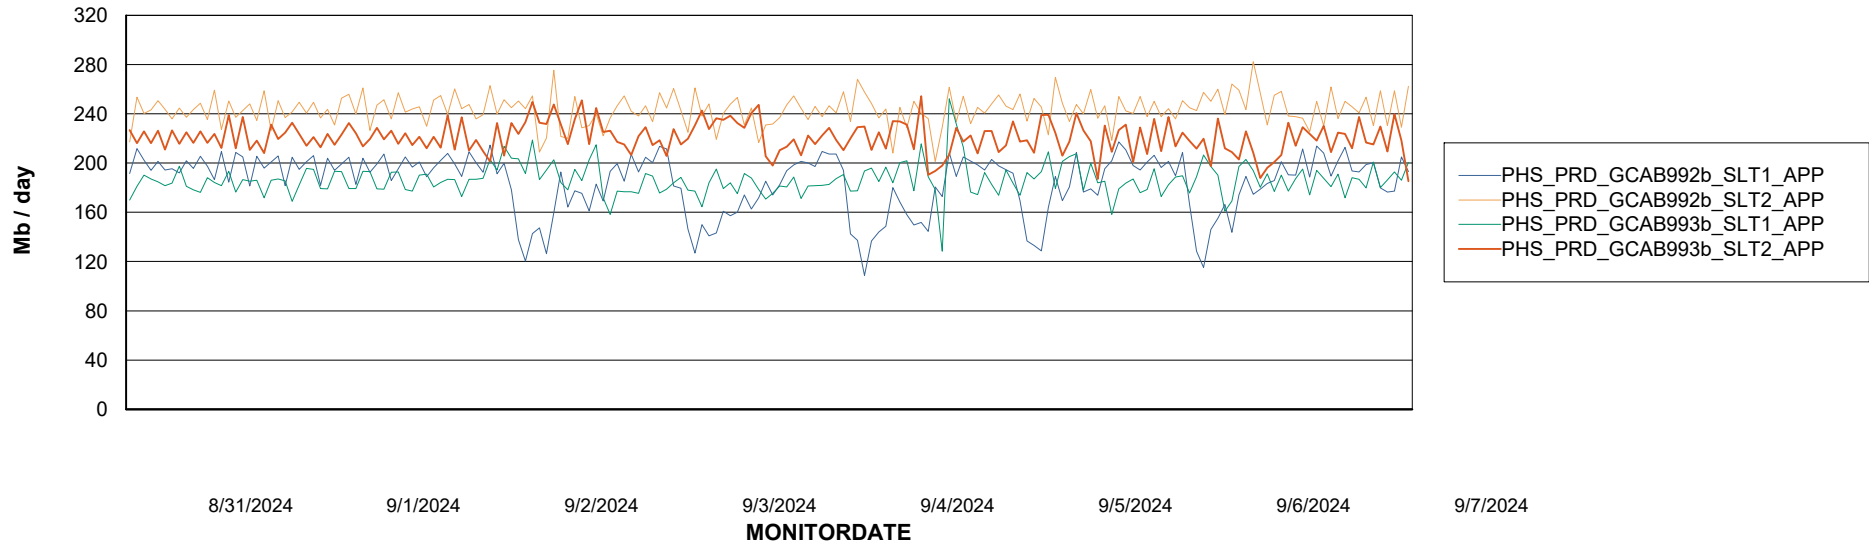

ABSSolute Application Server Services

Avg memory used per ABS Server Service