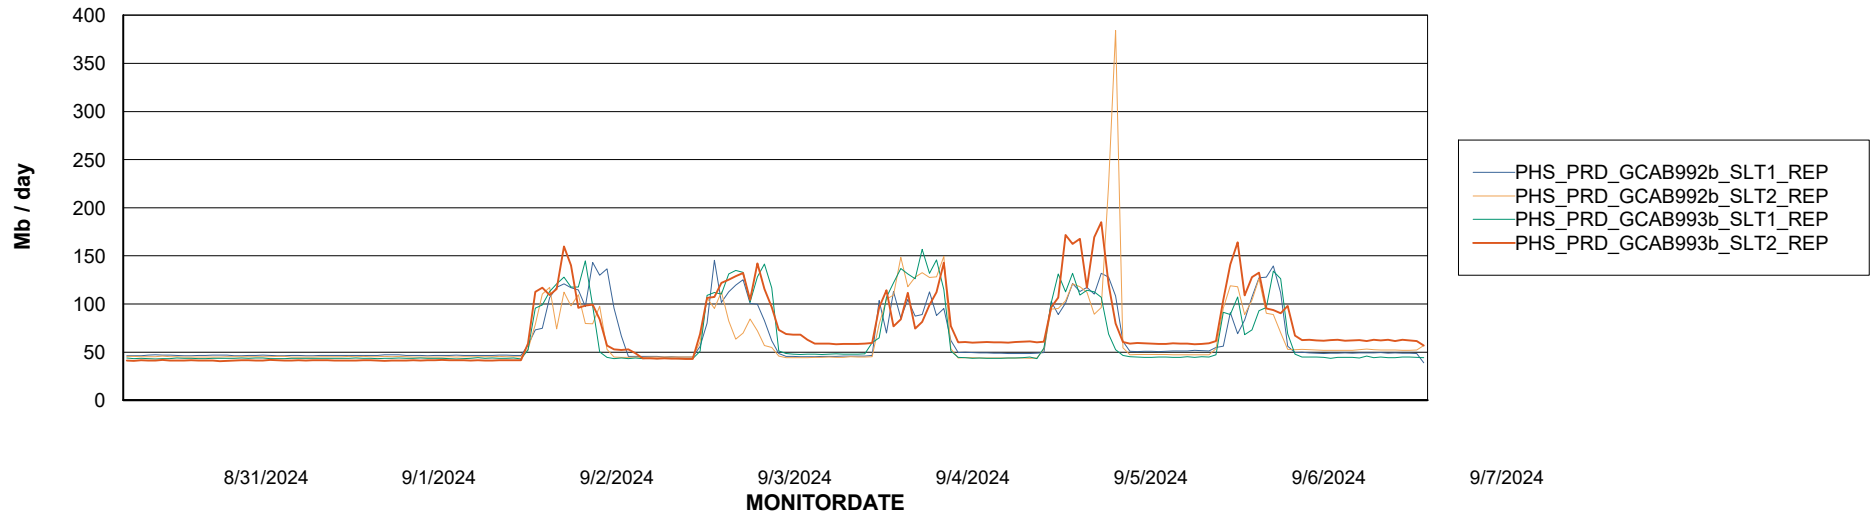

ABSSolute Application ReportServer Services

Avg memory used per ReportServer Service