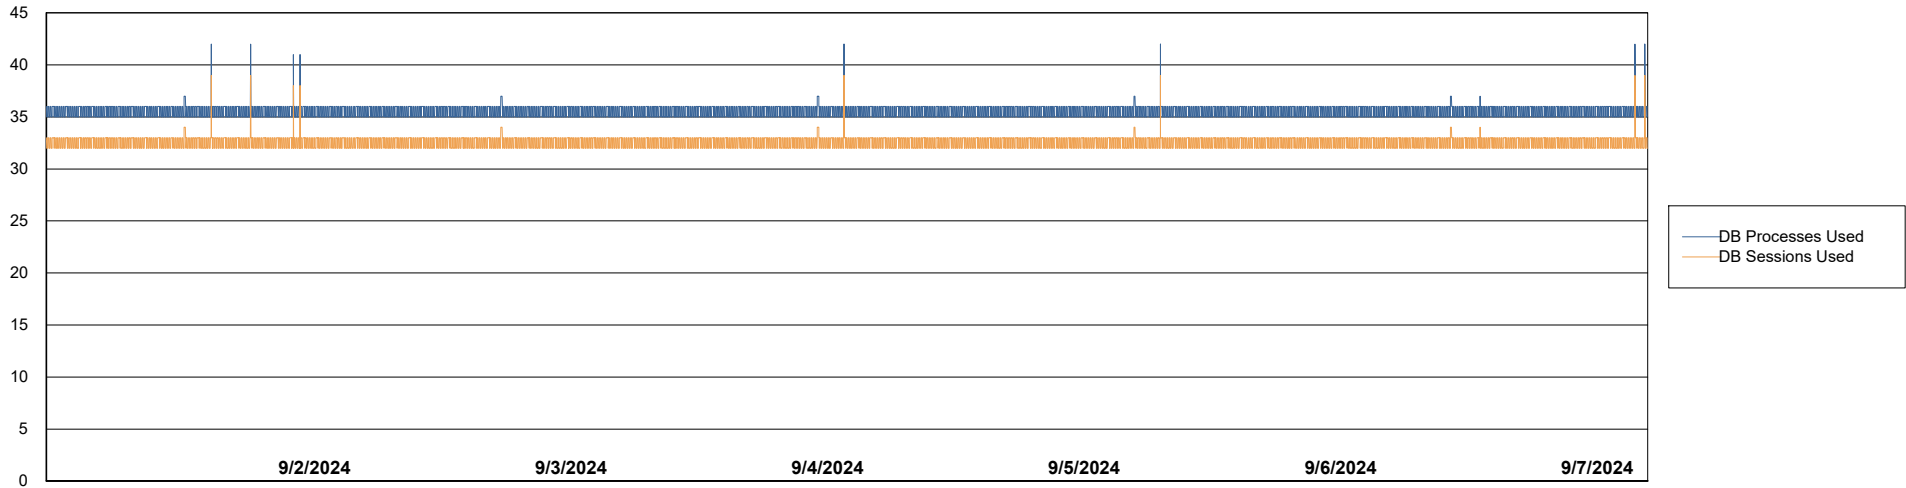

Database Performance PHS_PRD_GCAB993B_HSBABS1

DB Processes Max 1,000