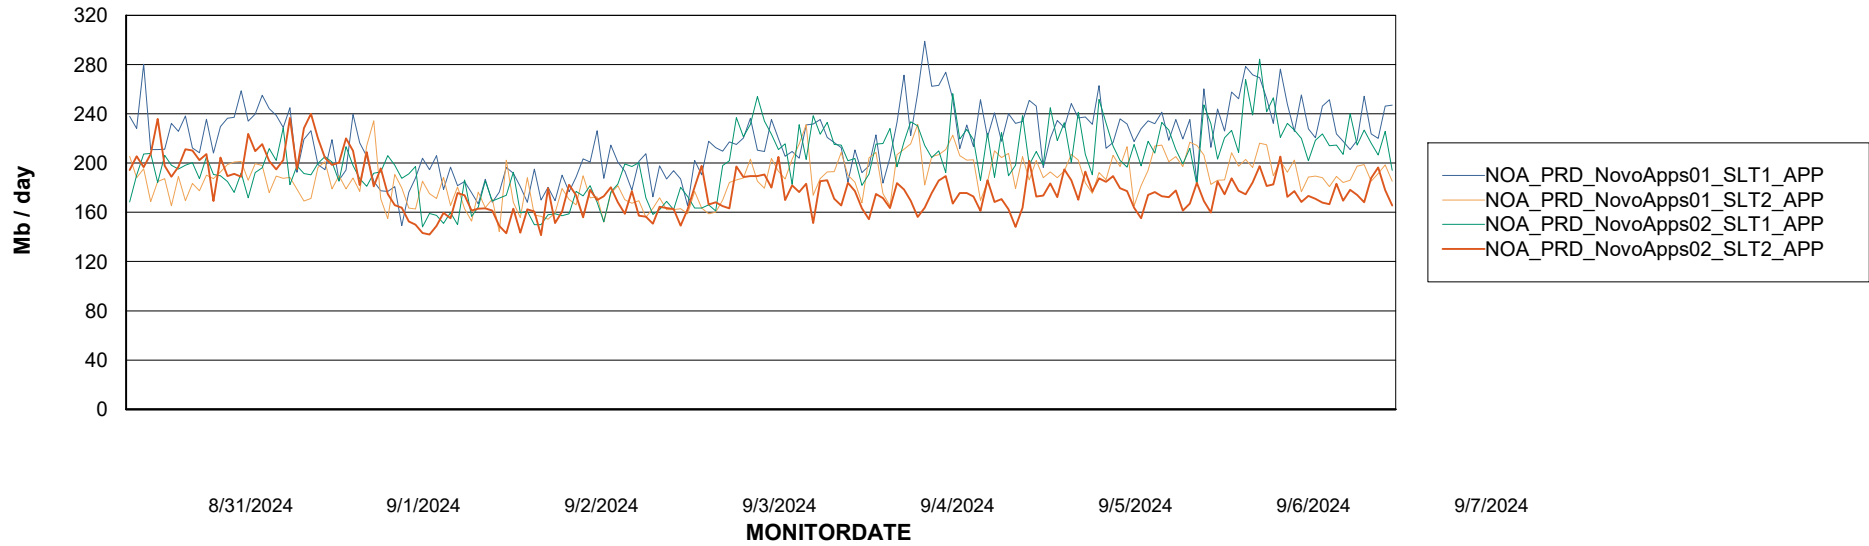

ABSSolute Application Server Services

Avg memory used per ABS Server Service