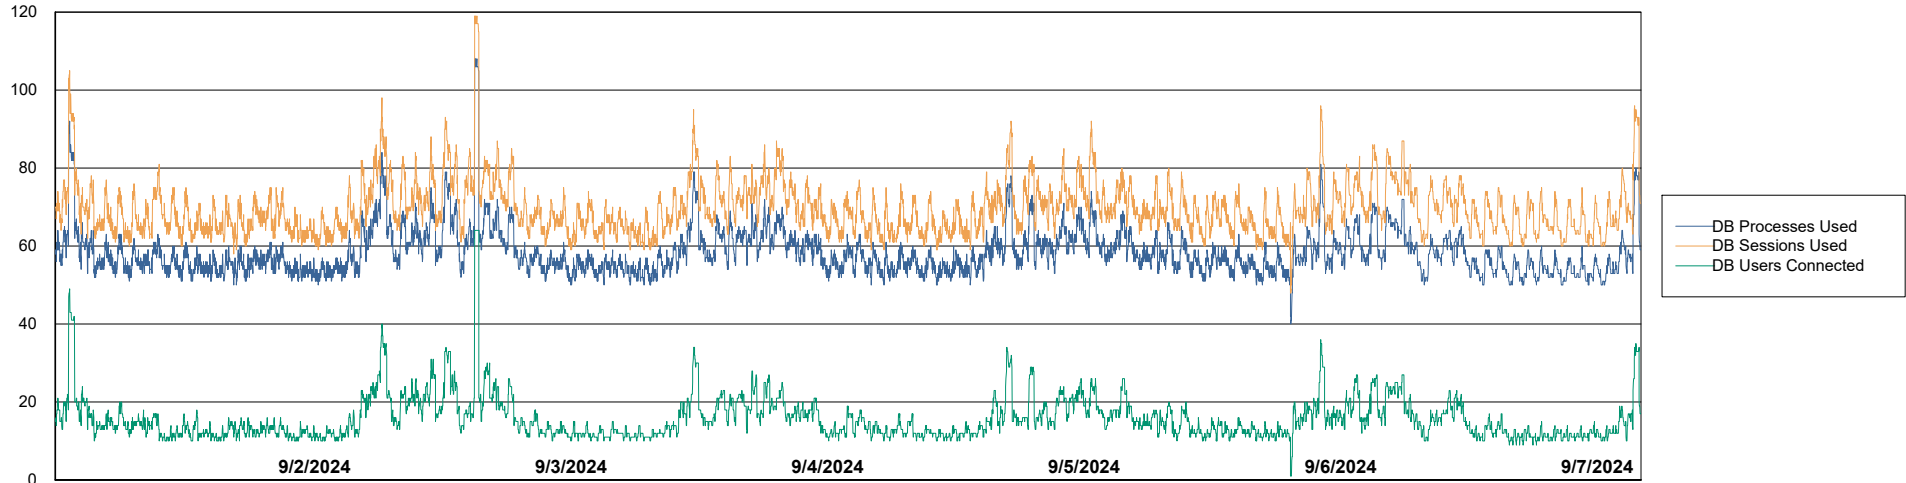

Database Performance NOA_PRD_NOVOBI_ABS1