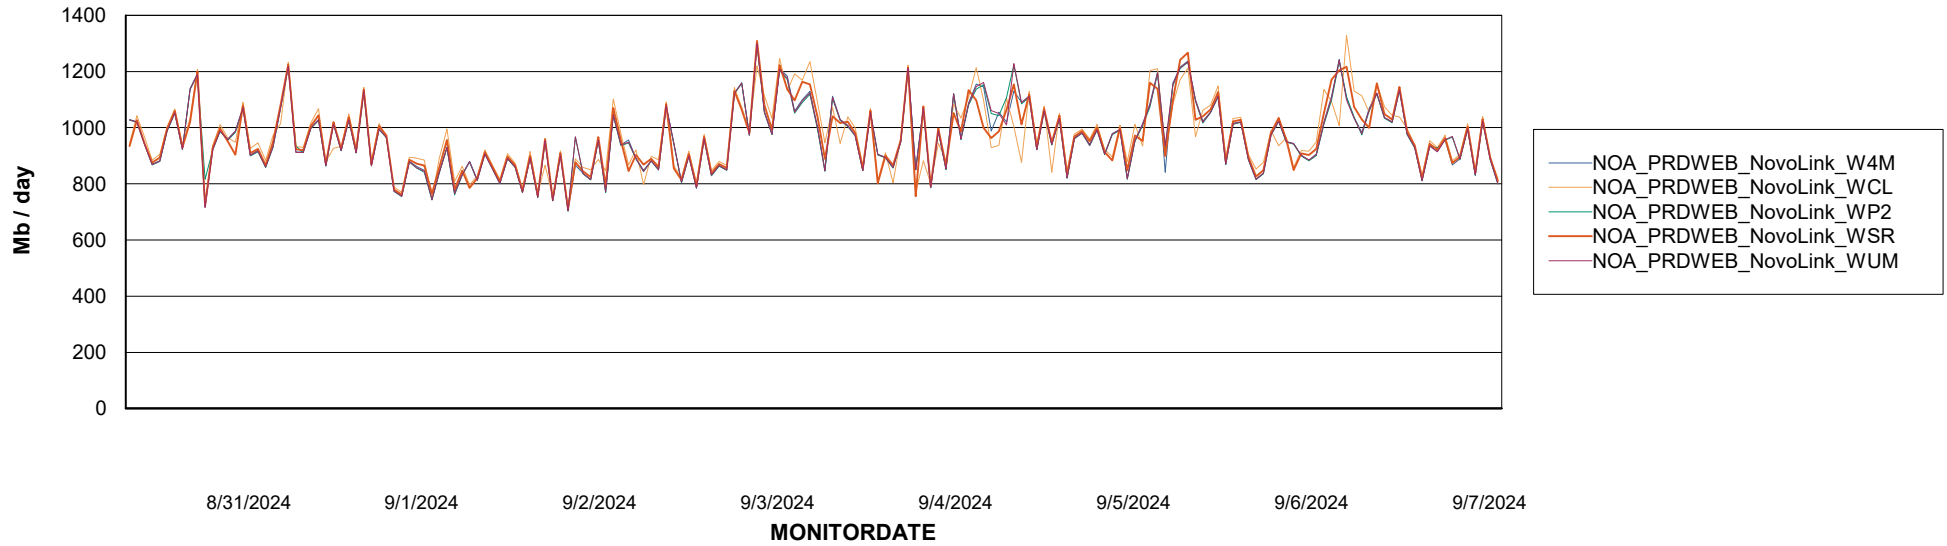

ABSolute Web Component Services

Avg memory used per ABS Web component