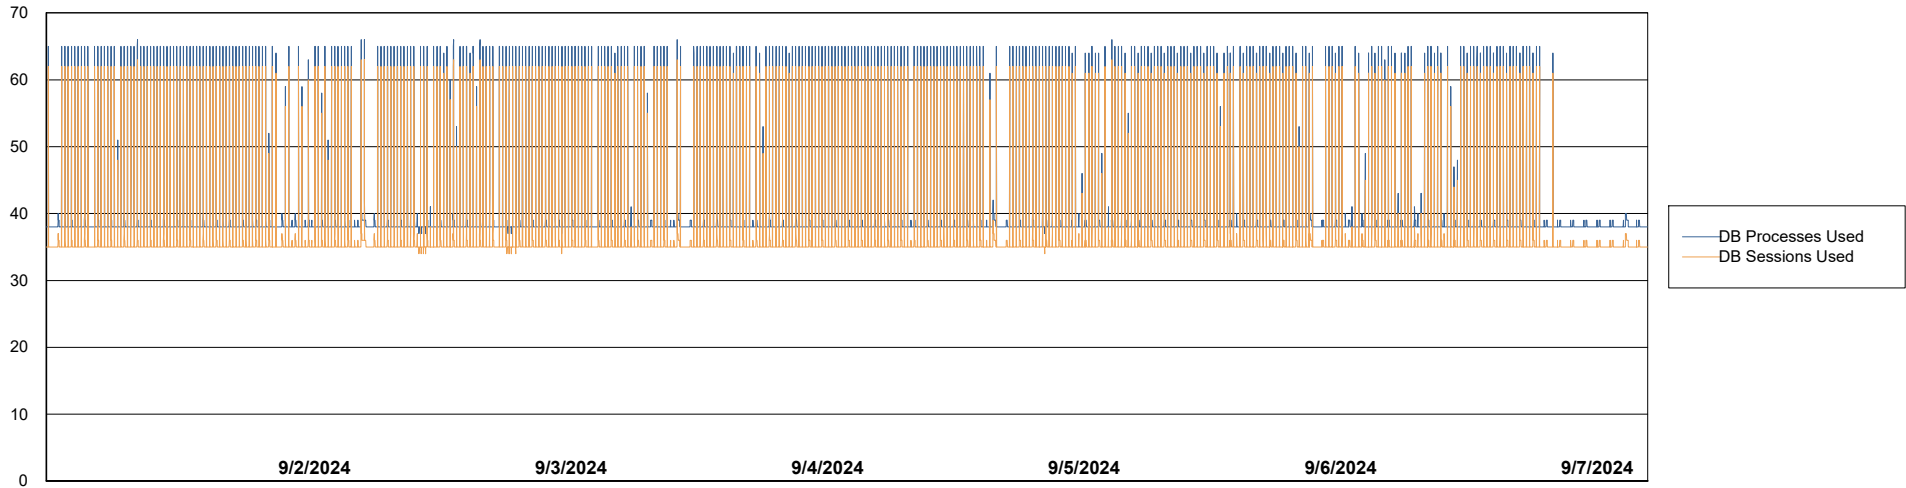

Database Performance NOA_PRD_NovoABS03_HSBABS1

DB Processes Max 300