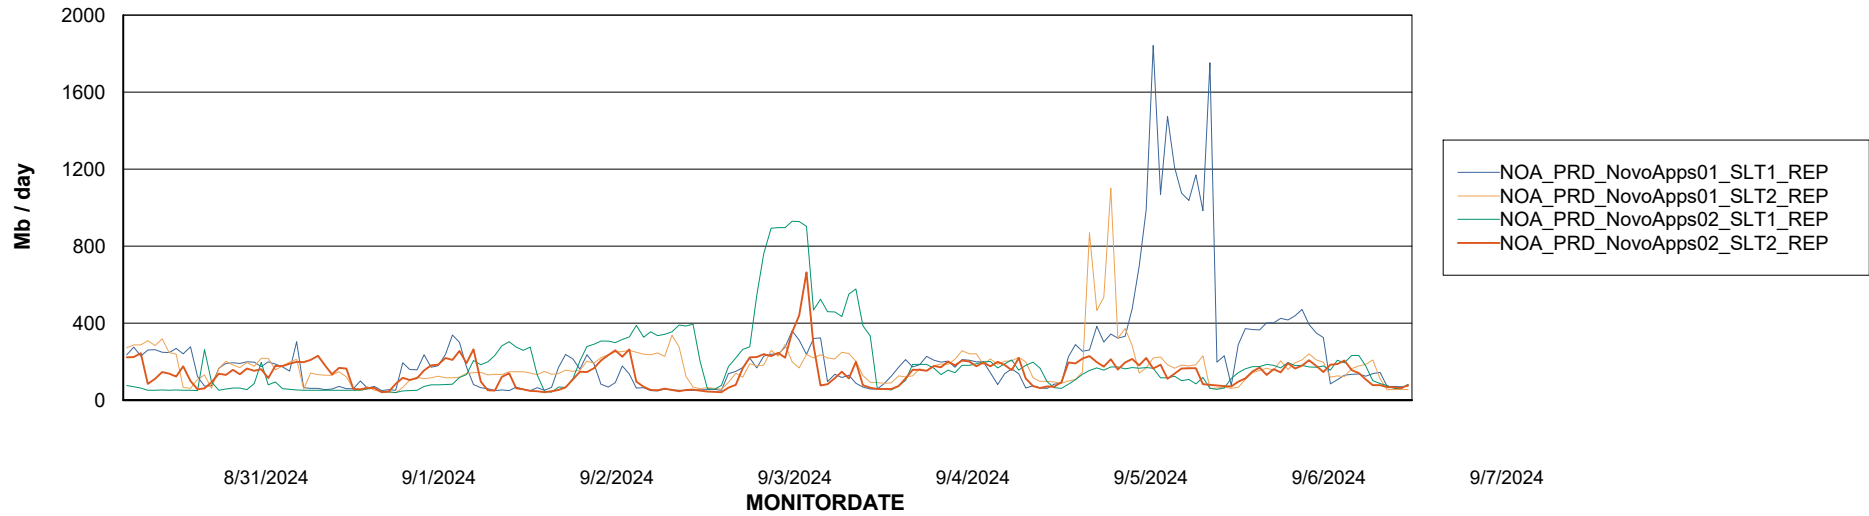

ABSSolute Application ReportServer Services

Avg memory used per ReportServer Service