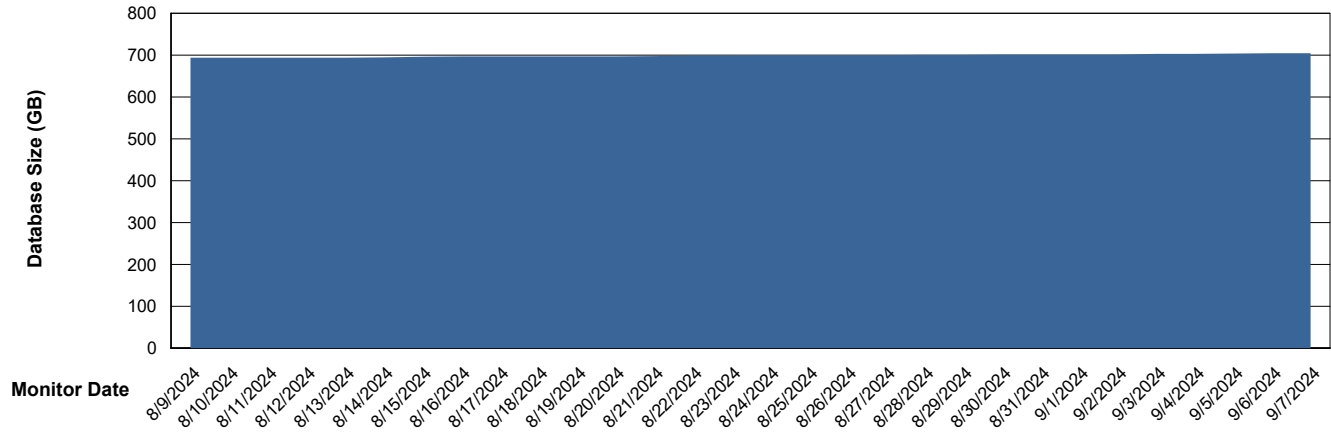

DATABASE SIZE LTS_PRD_CLSABSBI01_ABS1

Database growth over last month