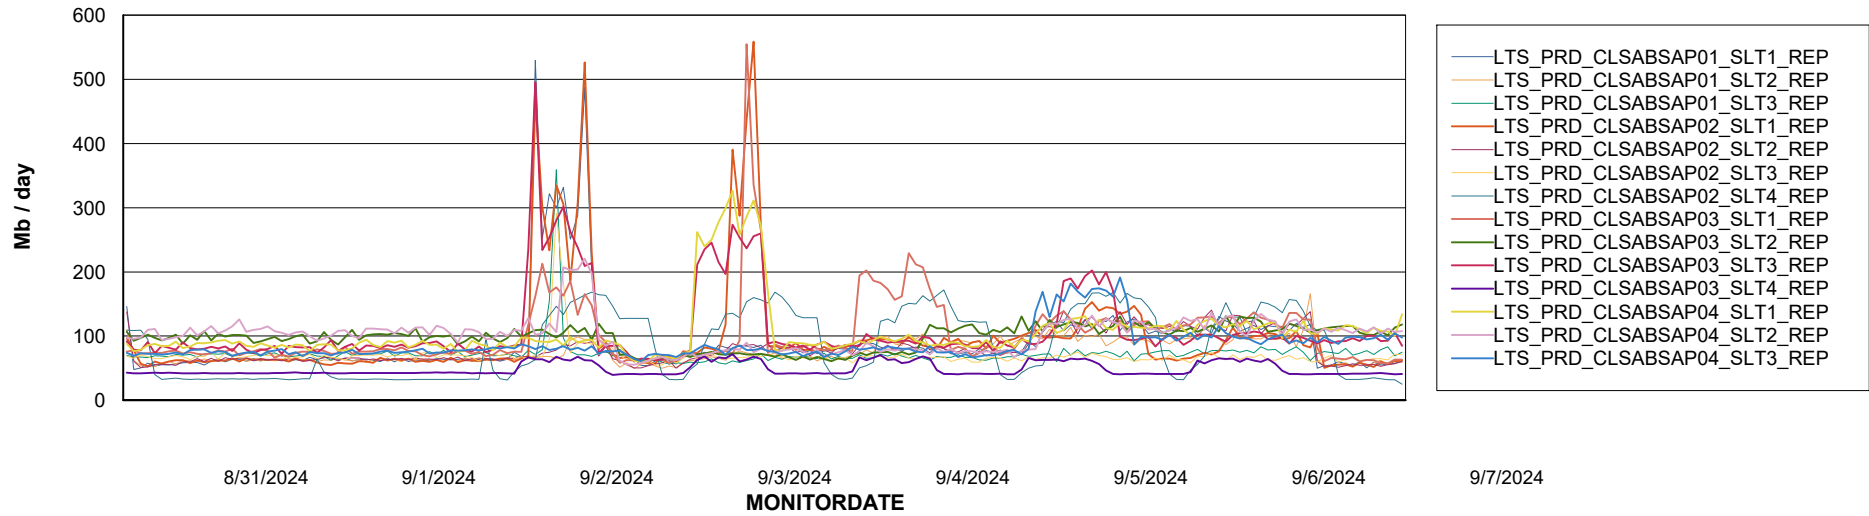

ABSSolute Application ReportServer Services

Avg memory used per ReportServer Service