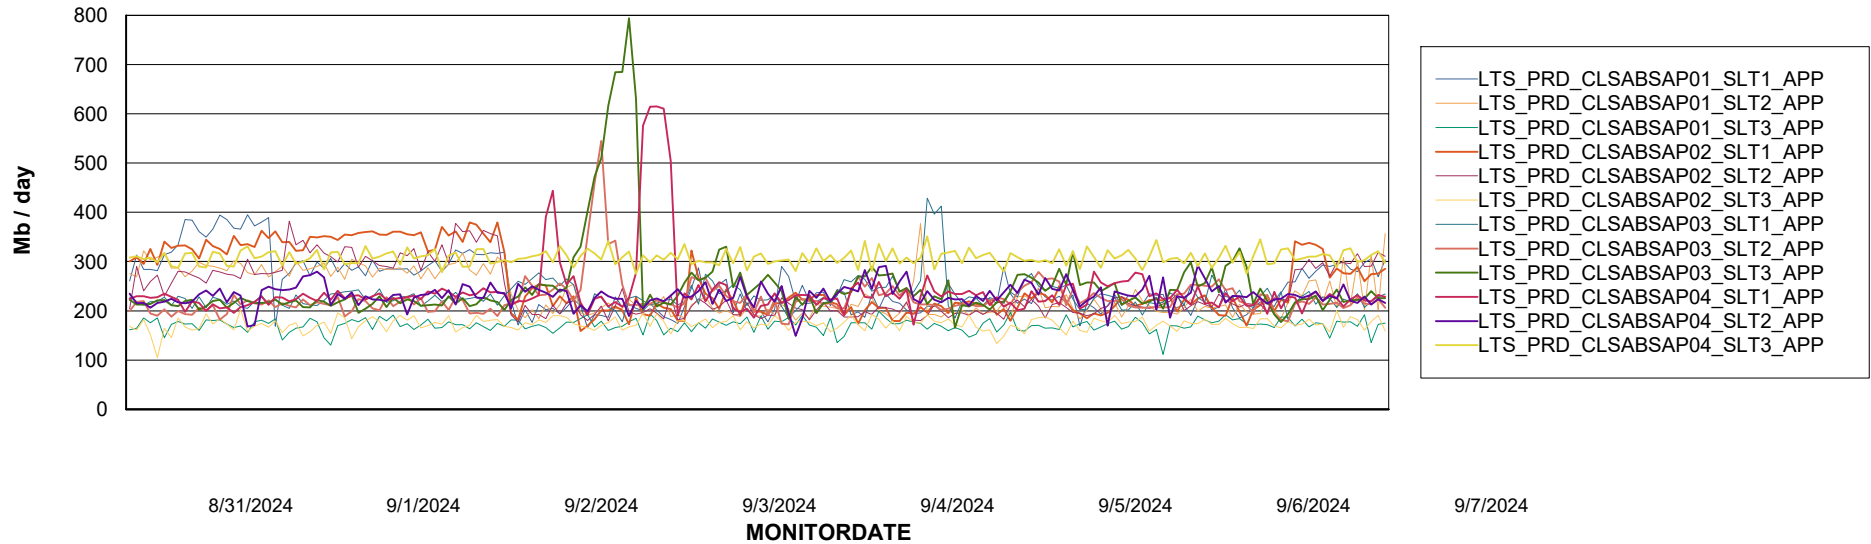

ABSSolute Application Server Services

Avg memory used per ABS Server Service