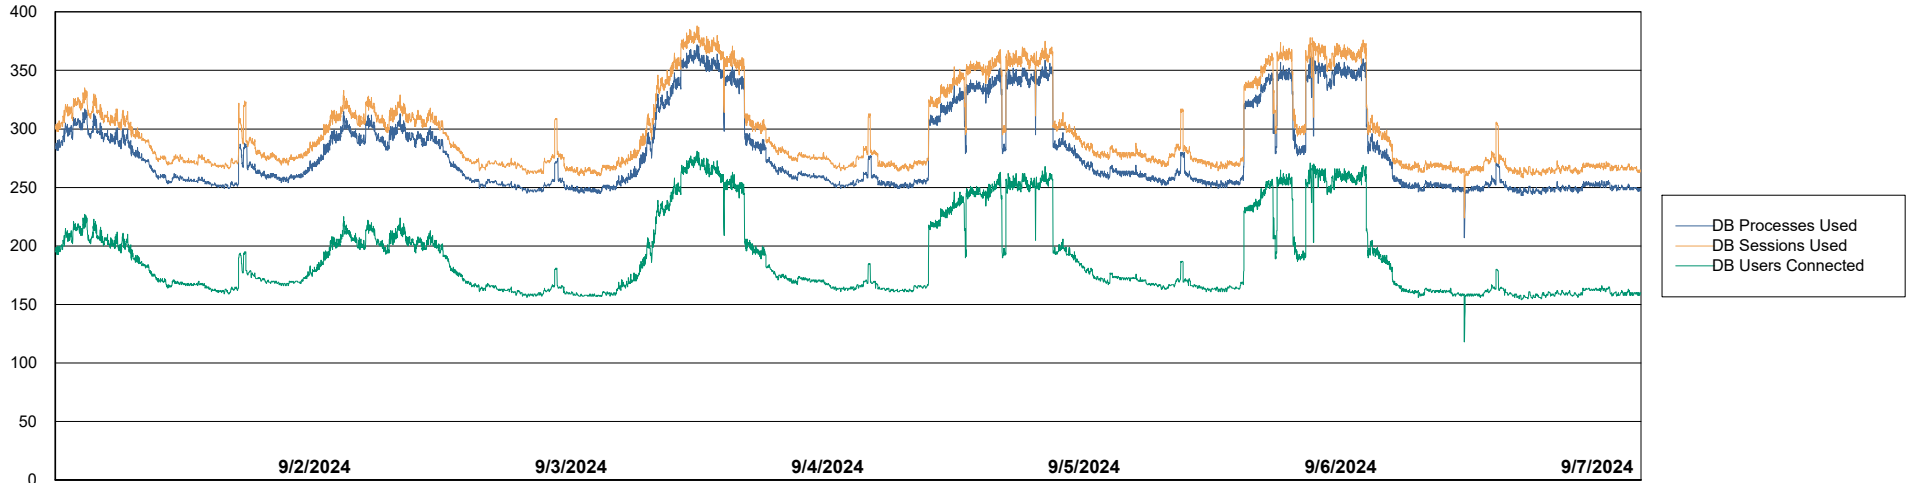

Weekly SLA Customer Report

Customer LTS(CleanLease)_Production
Database ID 126

Database Performance LTS_PRD_CLSABSBI01_ABS1

Weekly SLA Customer Report

Customer LTS(CleanLease)_Production
Database ID 126

Database Performance LTS_PRD_CLSABSD01_ABS1