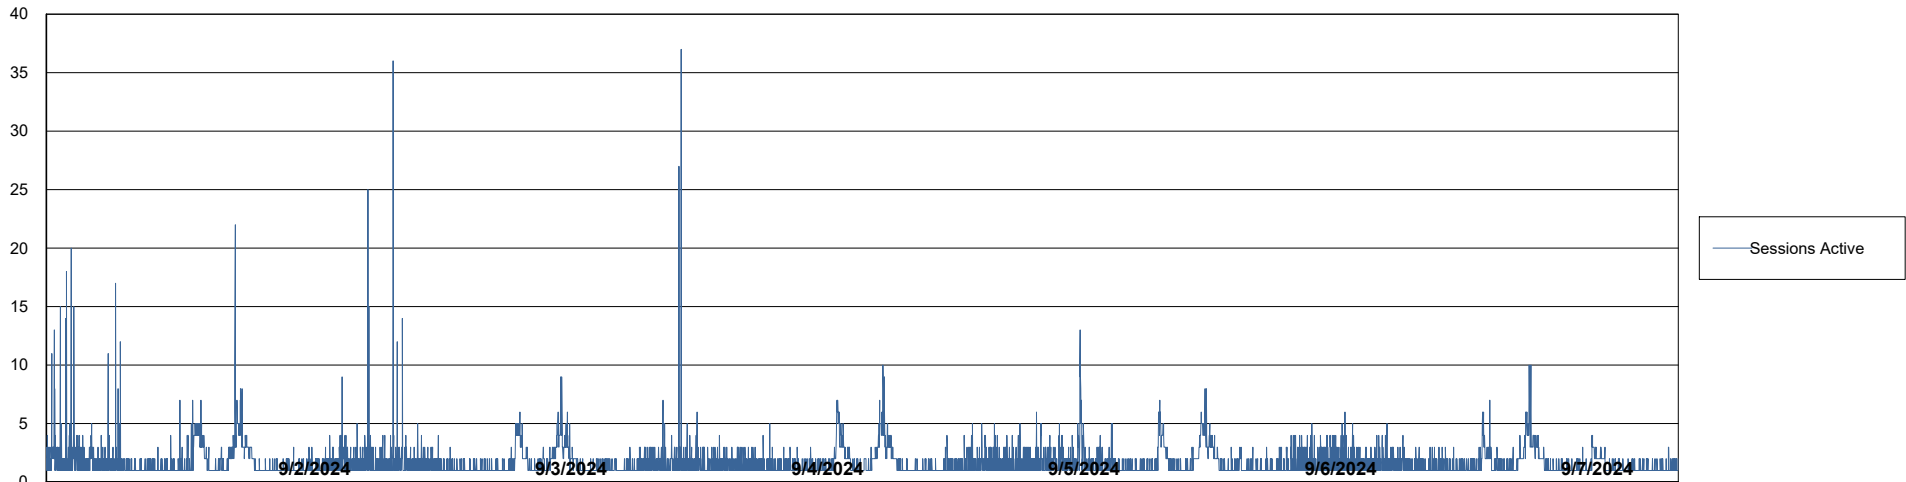

Weekly SLA Customer Report

Customer LTS(CleanLease)_Production
Database ID 126

Database Performance LTS_PRD_CLSABSBI01_ABS1

Weekly SLA Customer Report

Customer LTS(CleanLease)_Production
Database ID 126

Database Performance LTS_PRD_CLSABSD01_ABS1