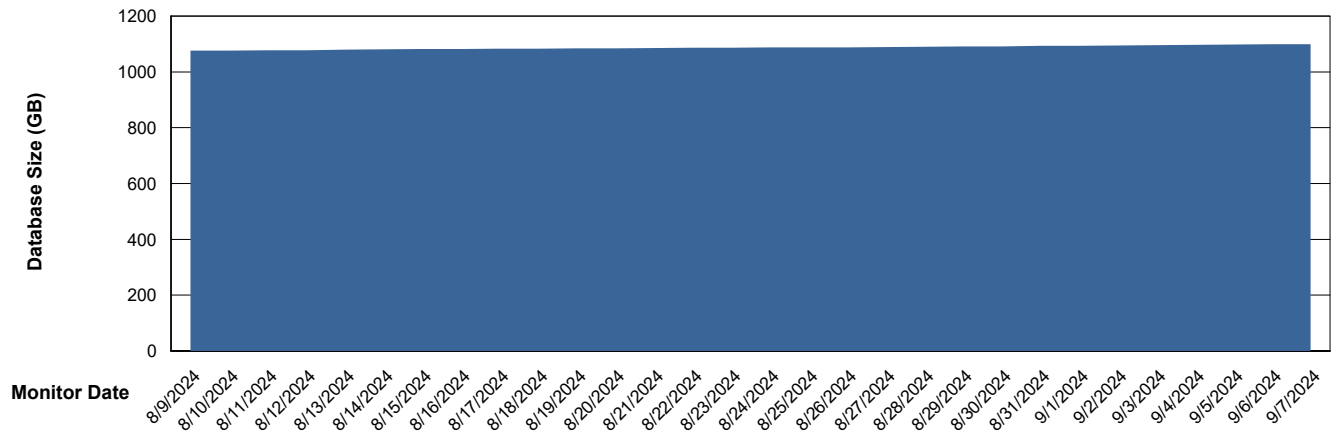

Customer LTS(CleanLease)_Production
Database ID 126

DATABASE SIZE LTS_PRD_CLSABSBI01_ABS1

Database growth over last month

DATABASE SIZE LTS_PRD_CLSABSDB01_ABS1

Database growth over last month

Weekly SLA Customer Report