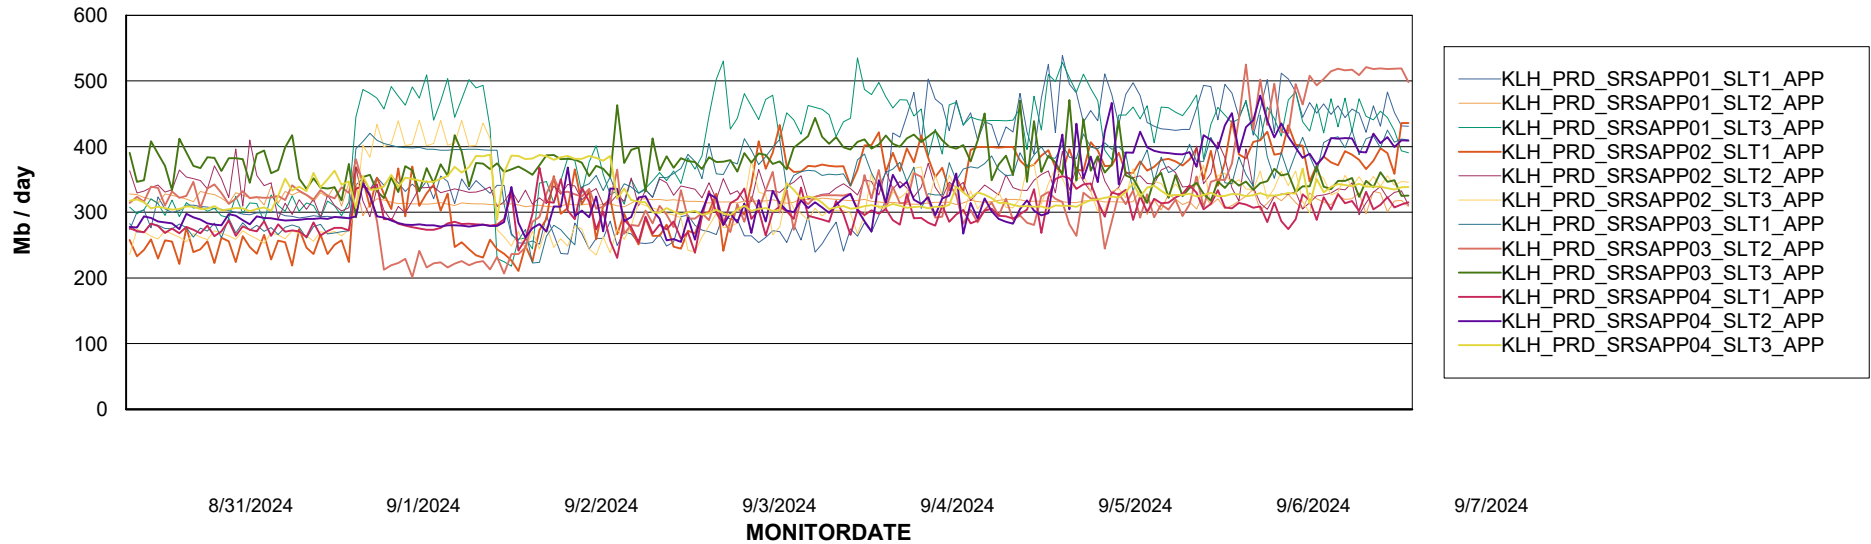

ABSSolute Application Server Services

Avg memory used per ABS Server Service