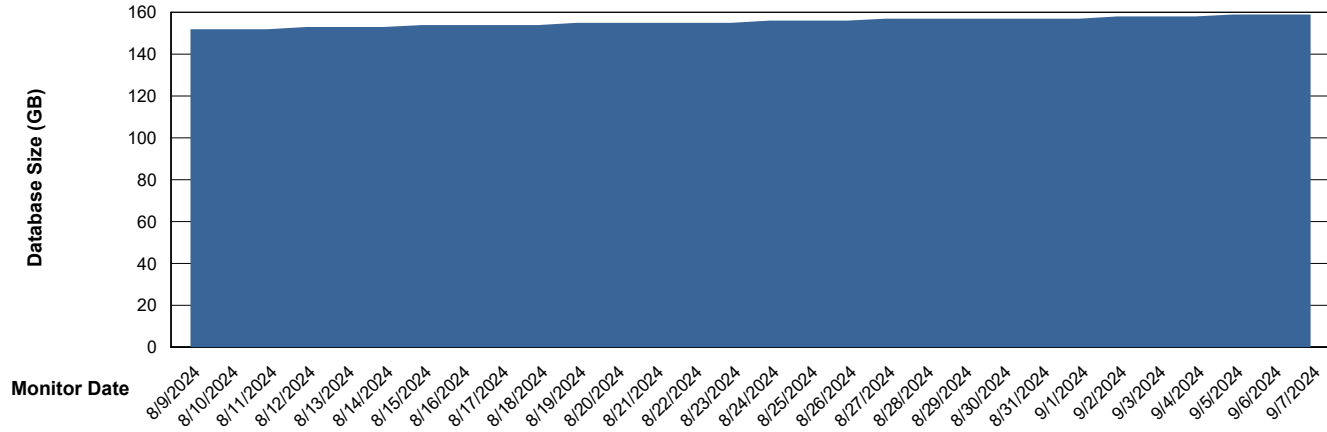

DATABASE SIZE KLH_PRD_SRSBIDB01_ABS1

Database growth over last month