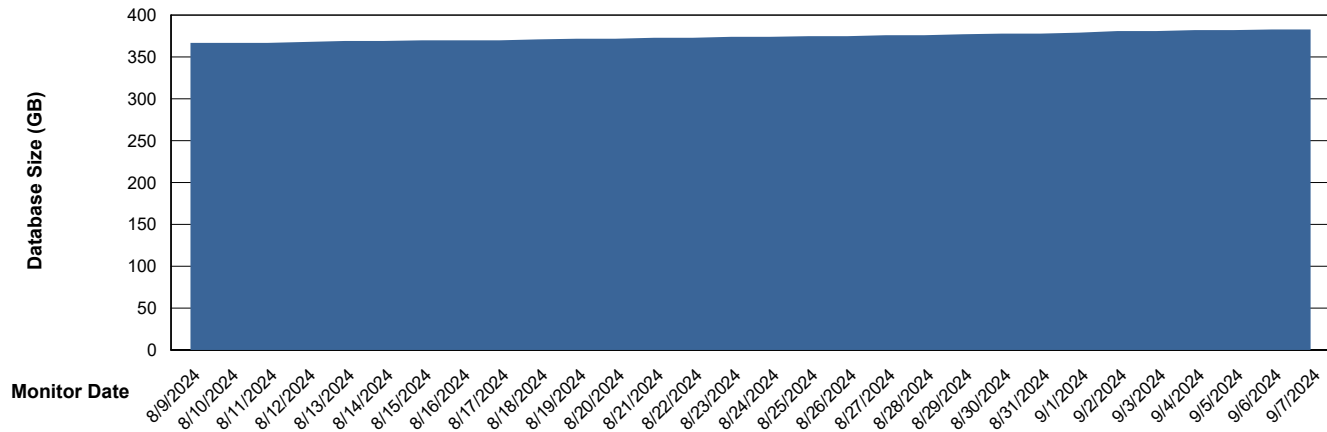

DATABASE SIZE KLH_PRD_SRSDB01_ABS1

Database growth over last month