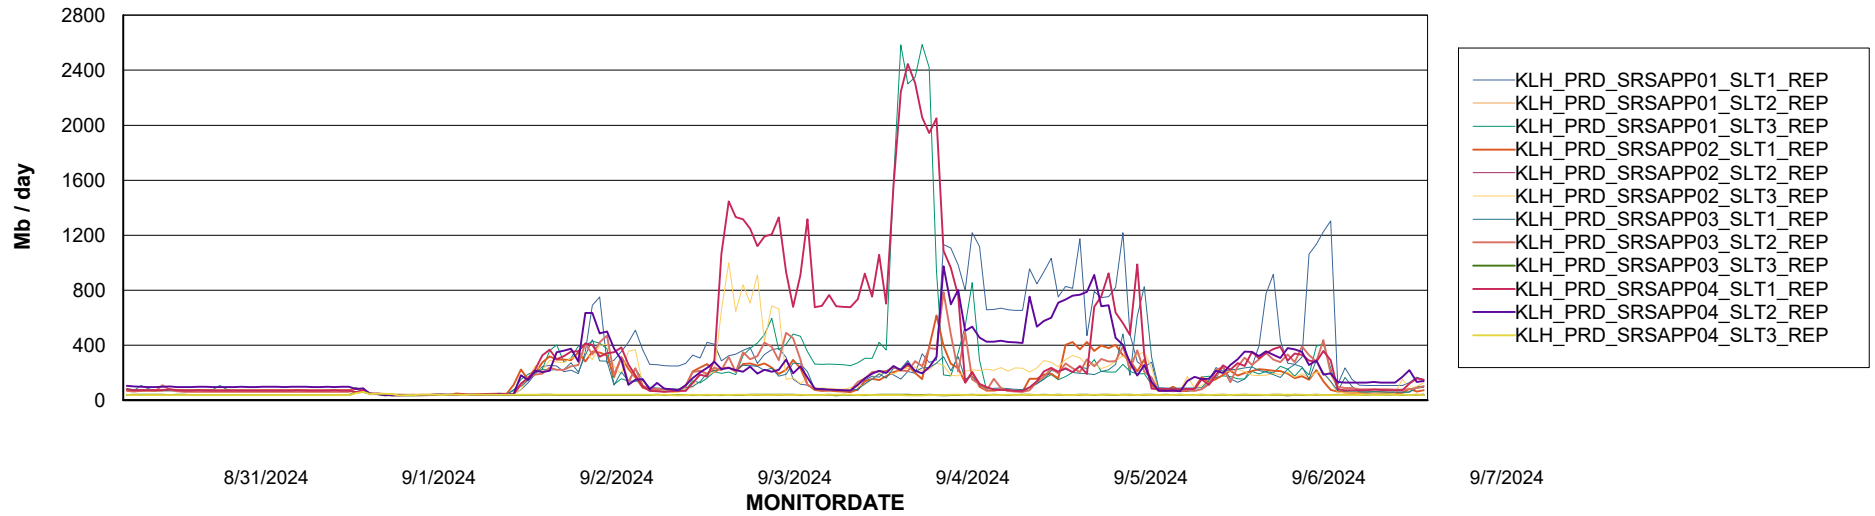

ABSSolute Application ReportServer Services

Avg memory used per ReportServer Service