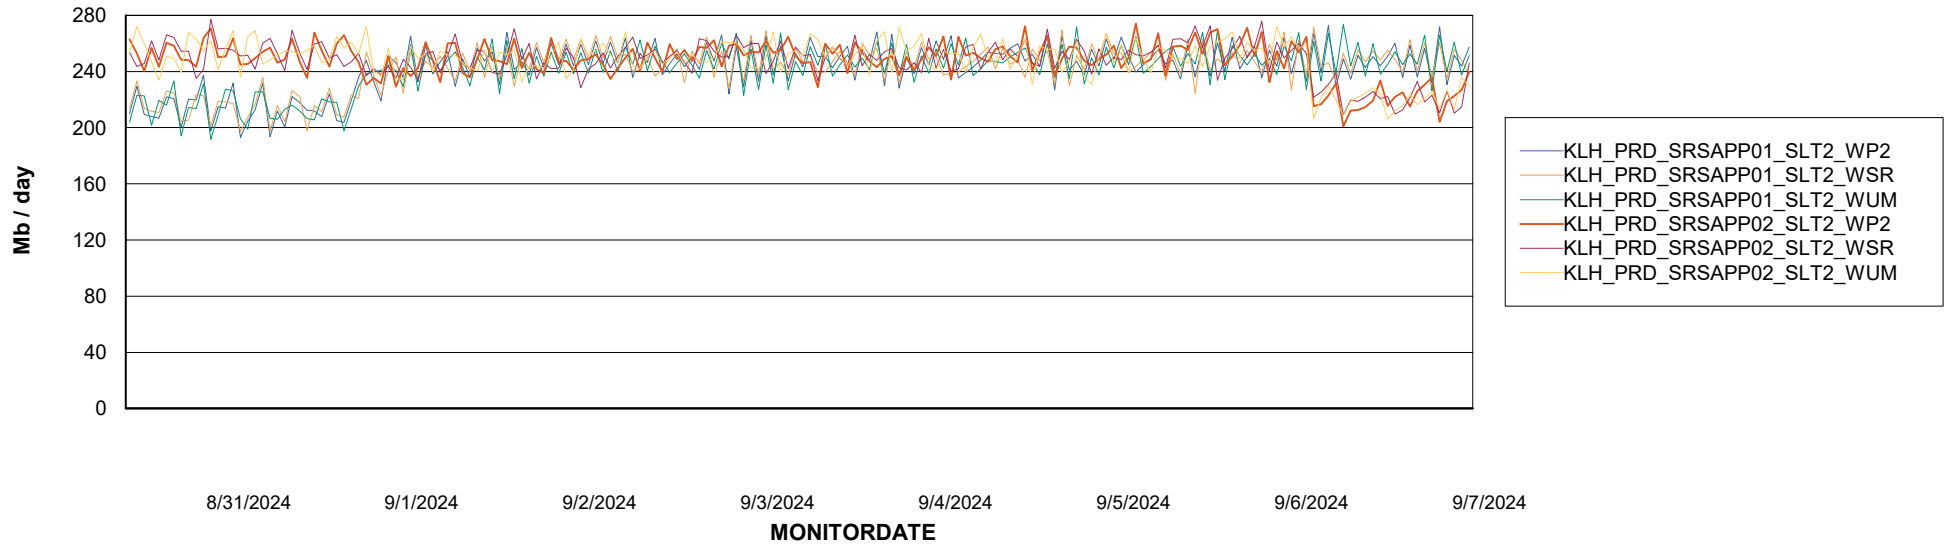

ABSolute Web Component Services

Avg memory used per ABS Web component