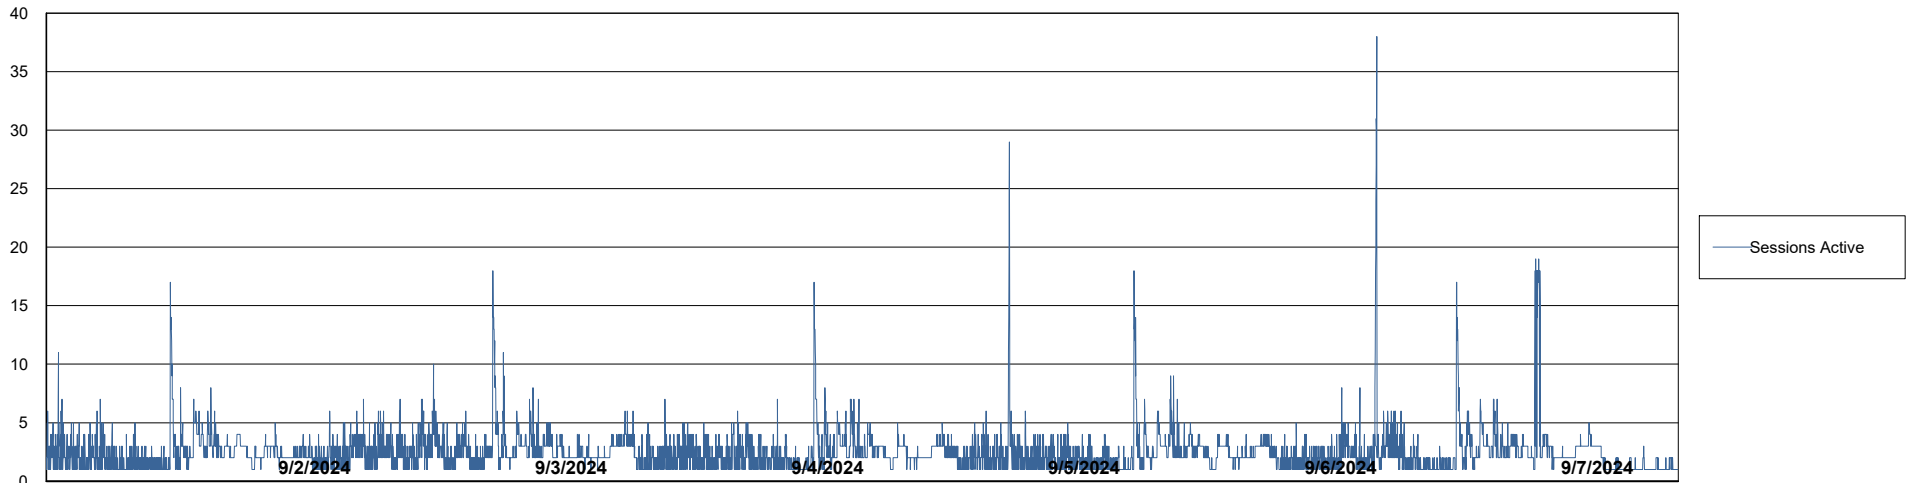

Database Performance KLH_PRD_SRSDDB01_ABS1