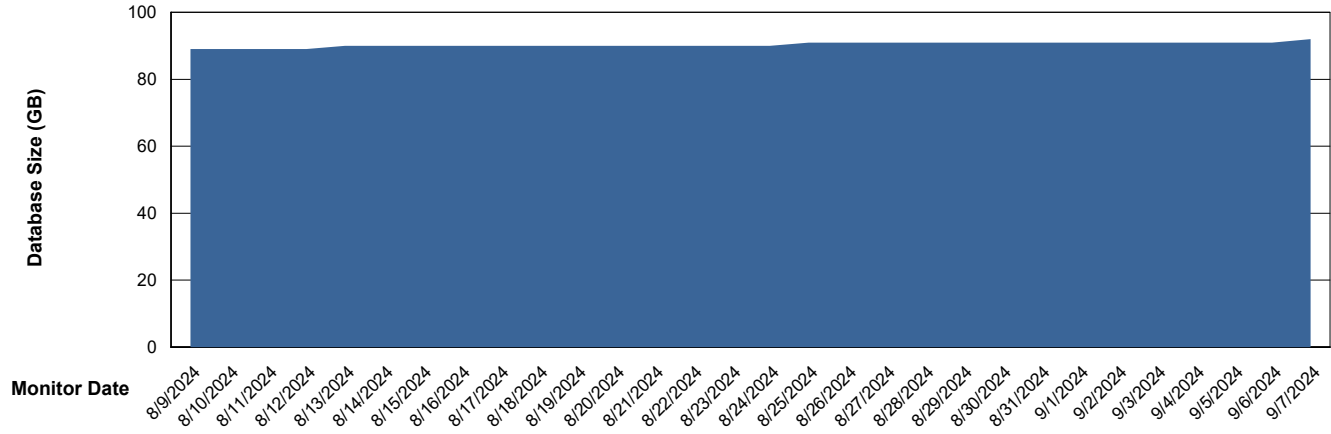

DATABASE SIZE KBR-BI-TOR_PROD_ABS1

Database growth over last month