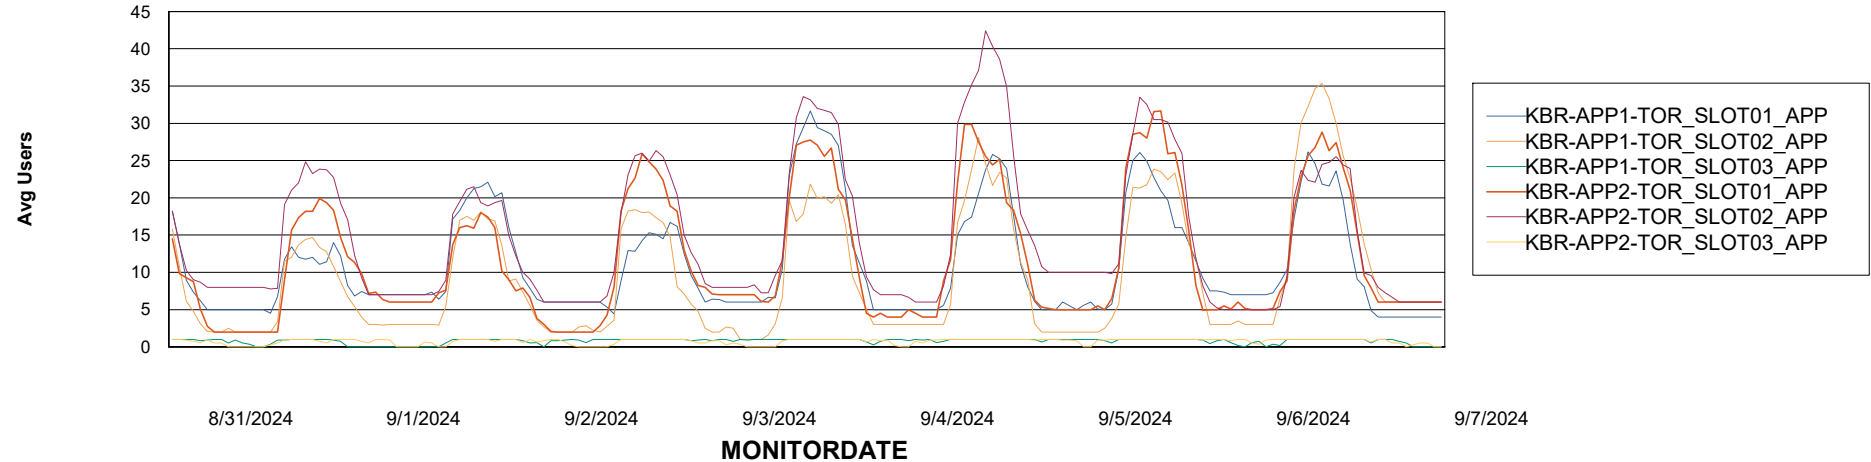

Avg users per day per ABS server