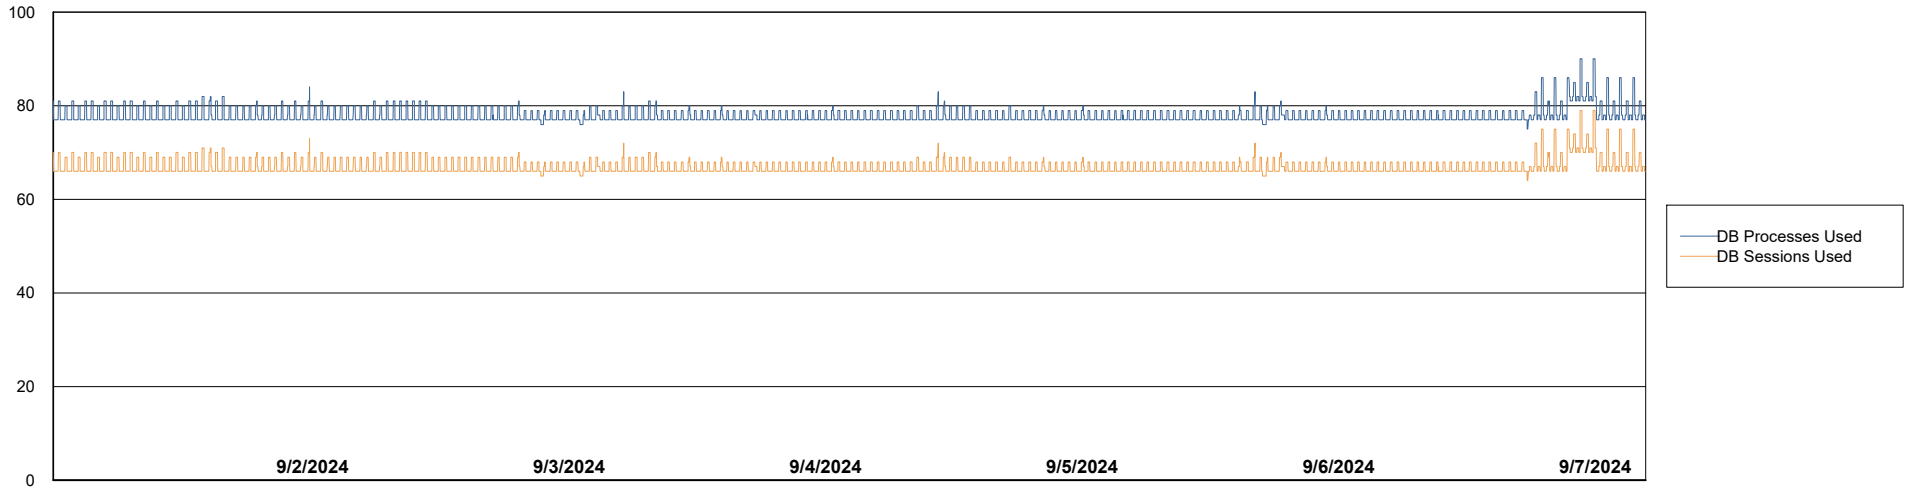

# Weekly SLA Customer Report

Customer KBR OCI TOR Production  
Database ID 200

Database Performance KBR-DBS2-TOR\_PROD\_HSBABS1

DB Processes Max 4  
DB Processes Max 1,000  
DB Processes Max 0