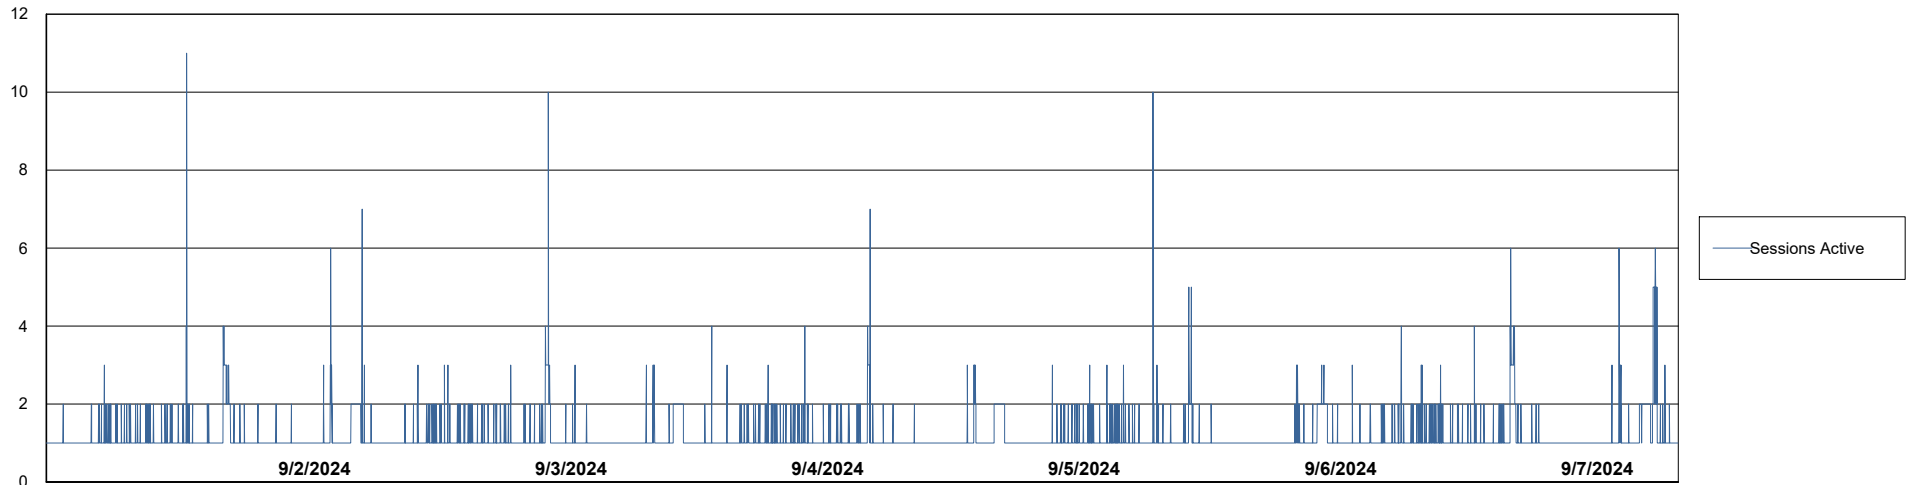

Database Performance KBR-DBS1-TOR_PROD_ABS1