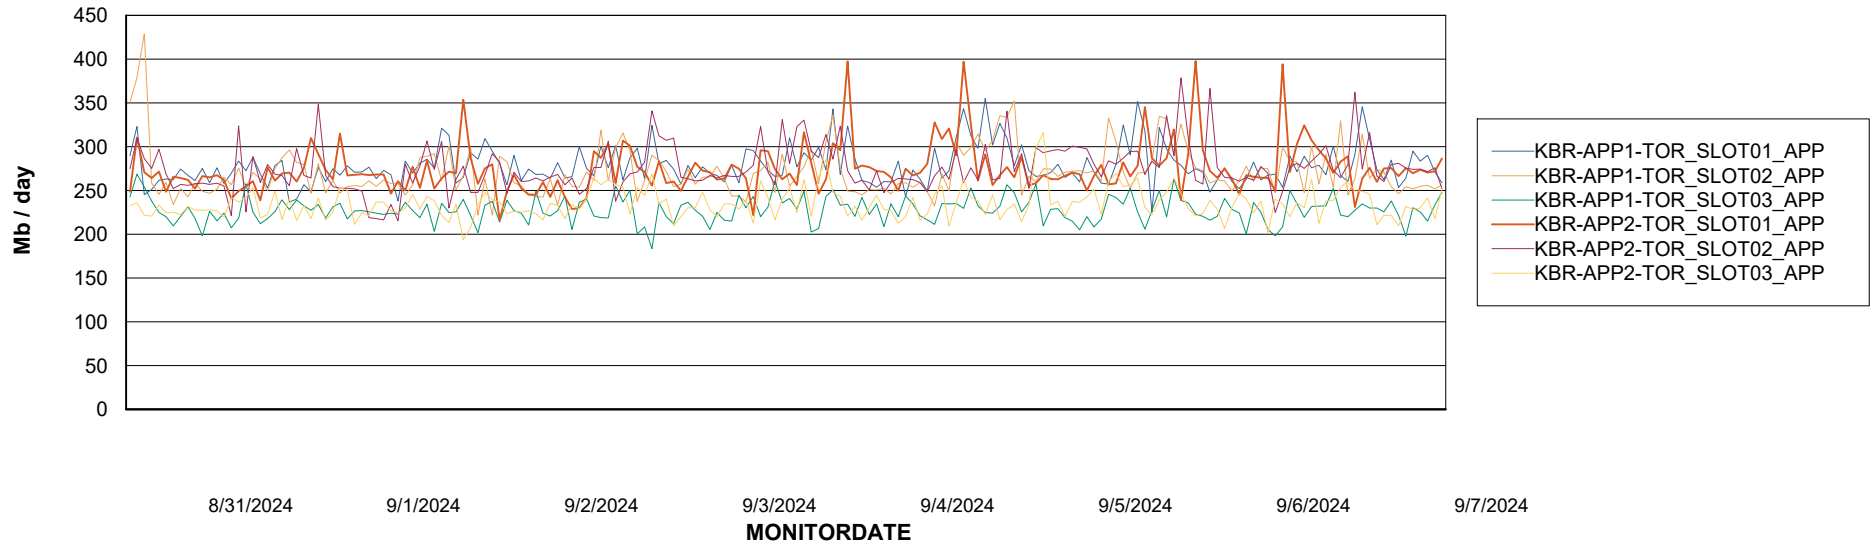

ABSSolute Application Server Services

Avg memory used per ABS Server Service