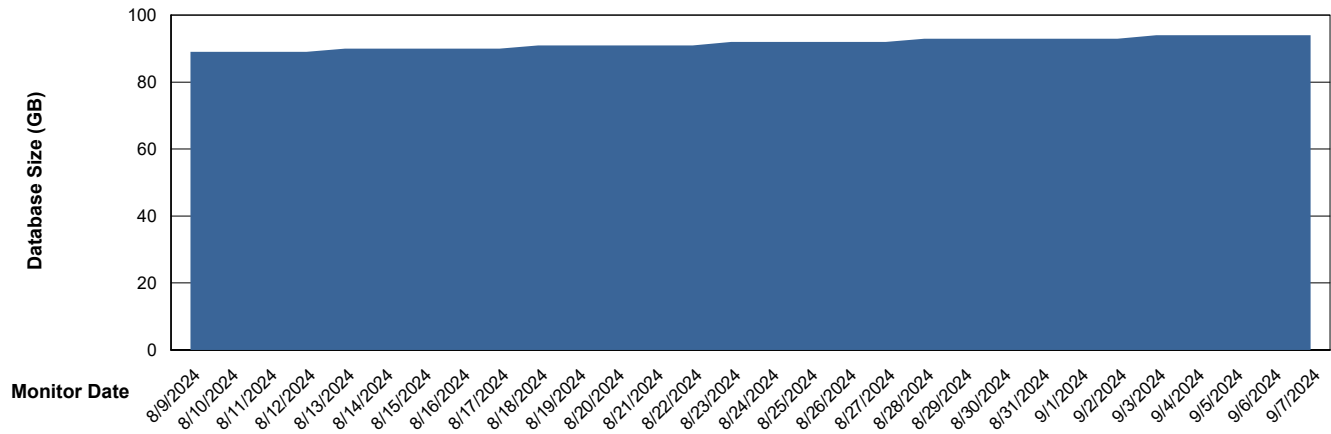

DATABASE SIZE KBR-DBS1-TOR_PROD_ABS1

Database growth over last month