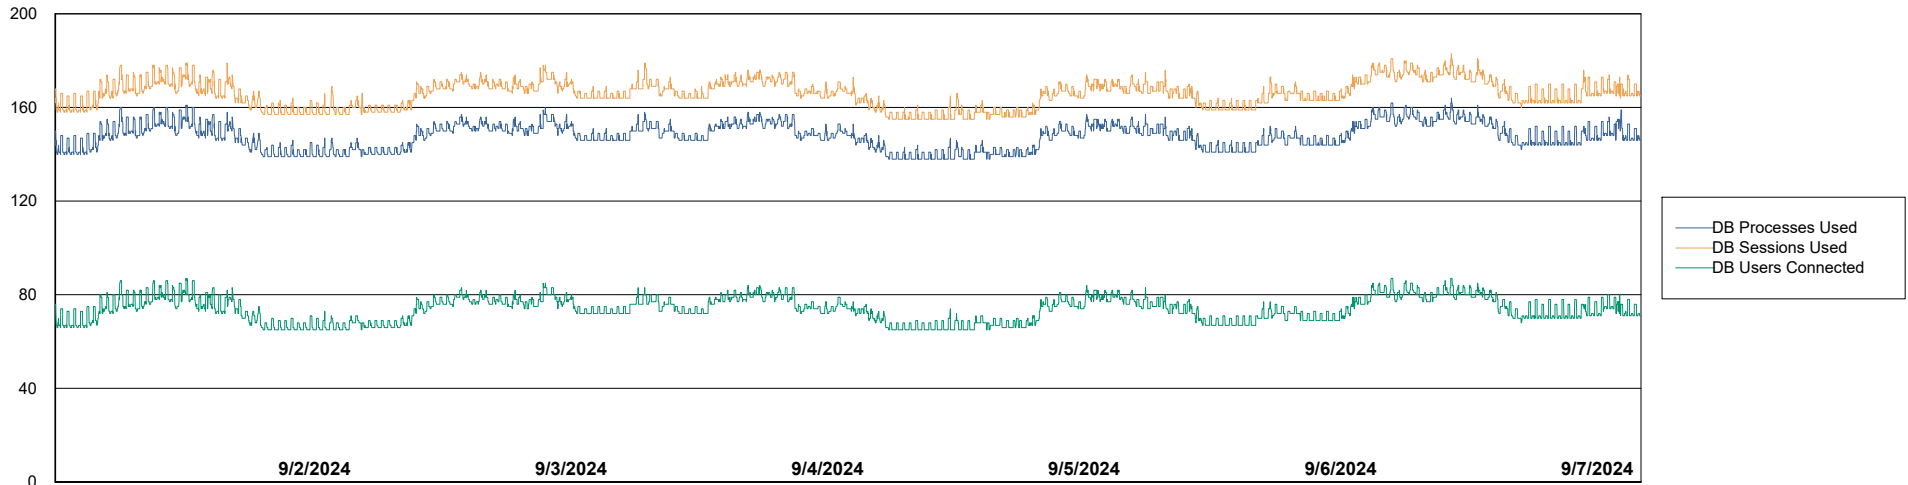

Database Performance KBR-DBS1-TOR_PROD_ABS1