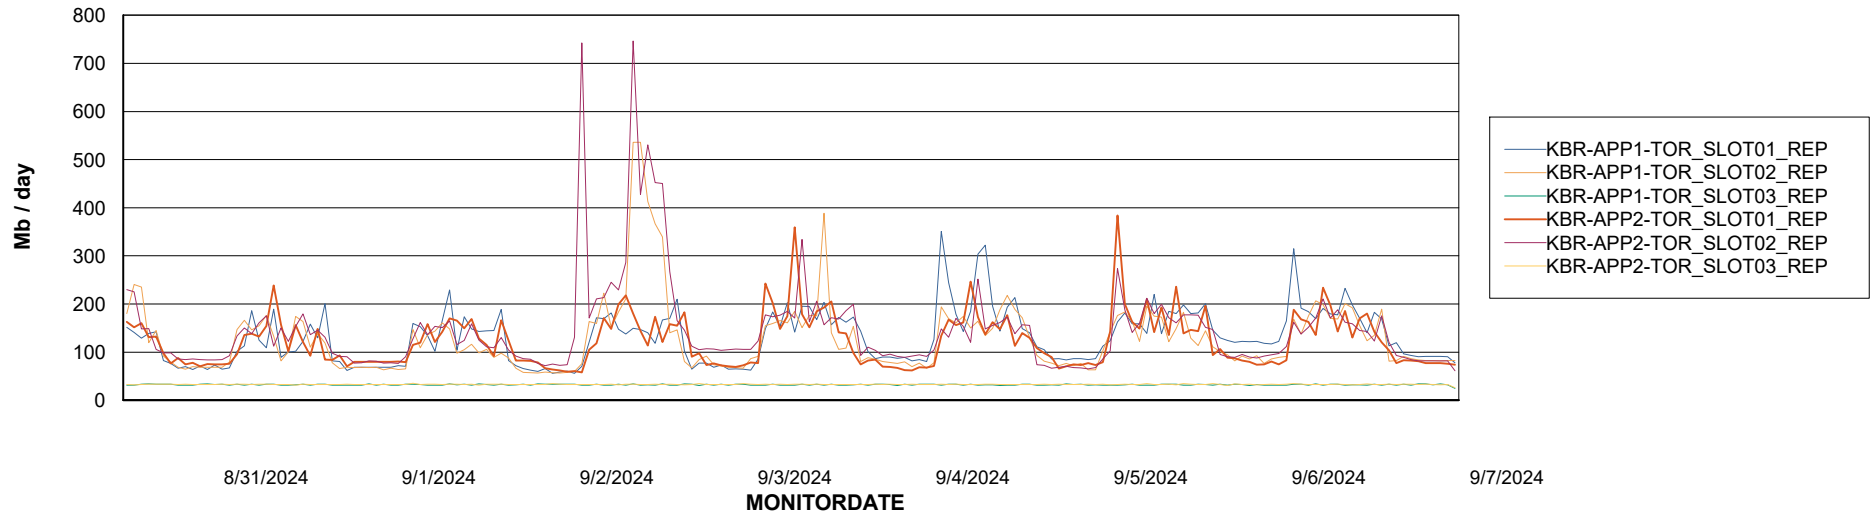

ABSSolute Application ReportServer Services

Avg memory used per ReportServer Service