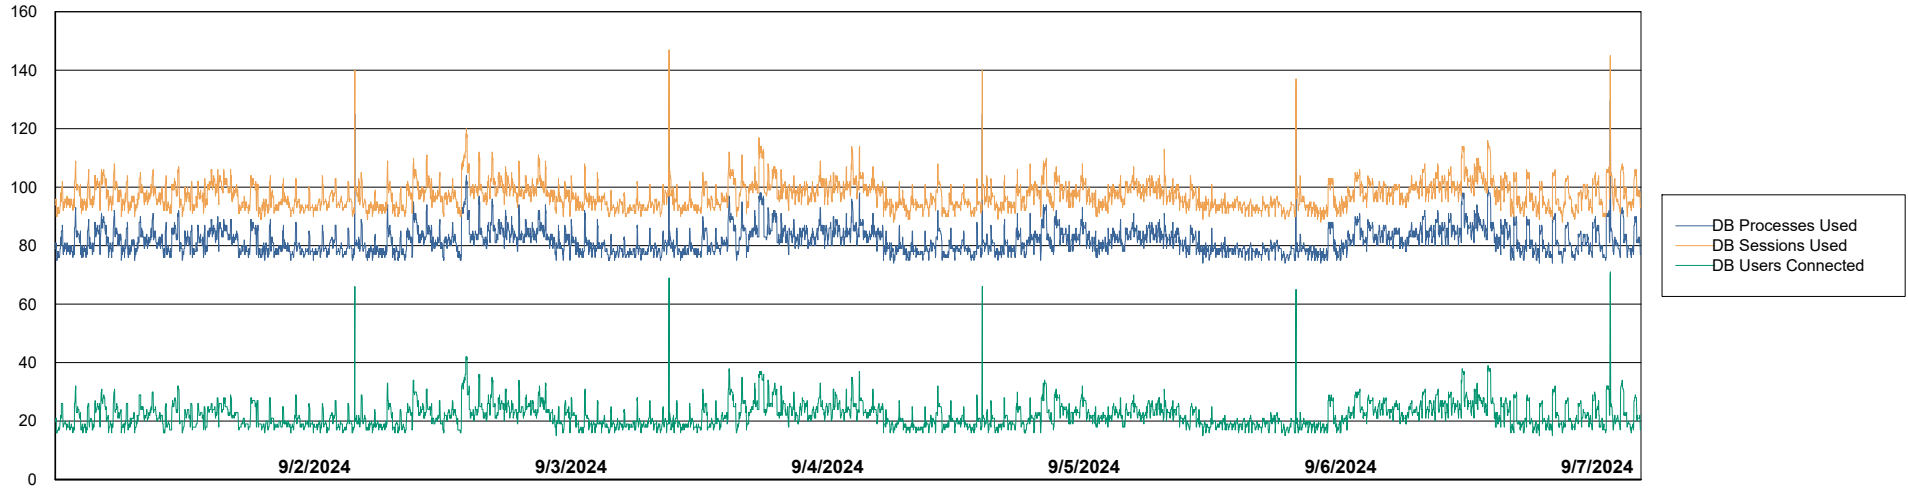

Database Performance KBR-BI-TOR_PROD_ABS1