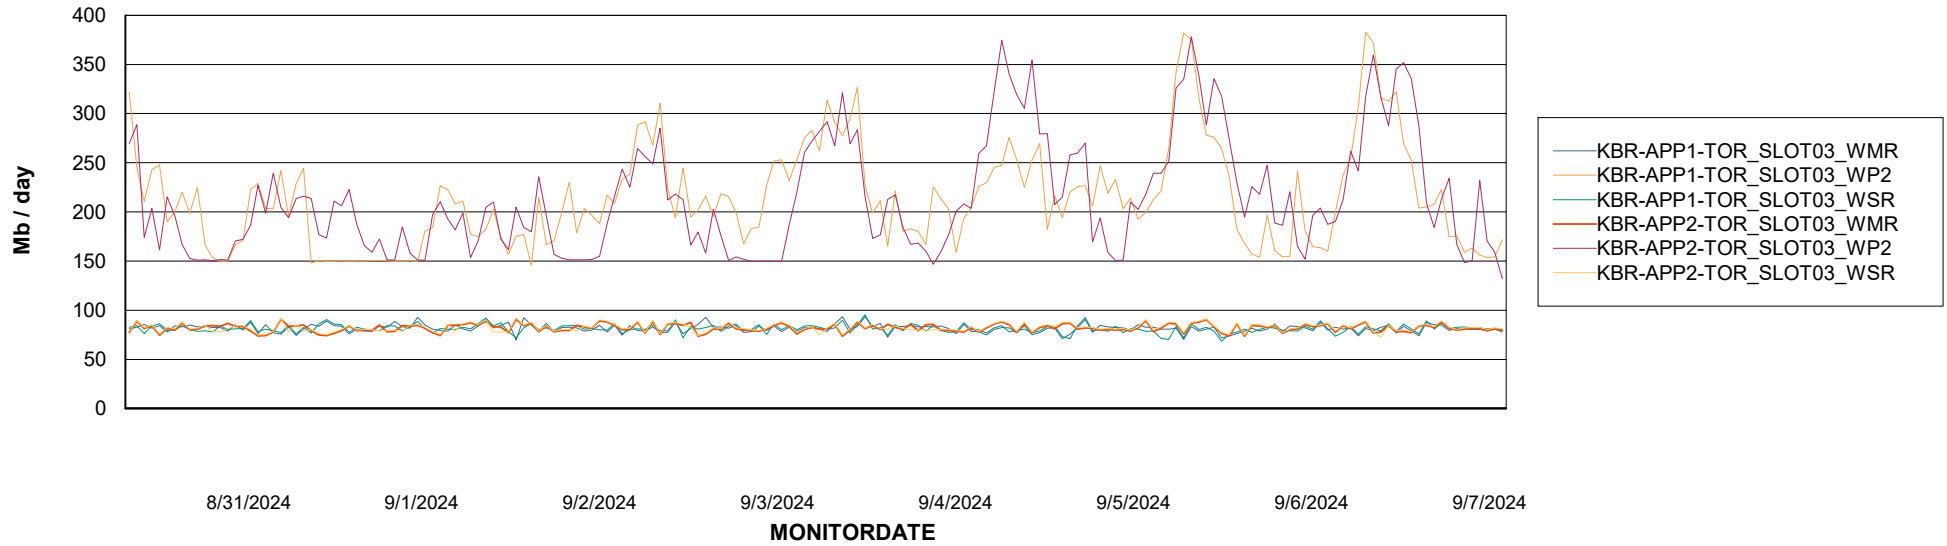

ABSolute Web Component Services

Avg memory used per ABS Web component