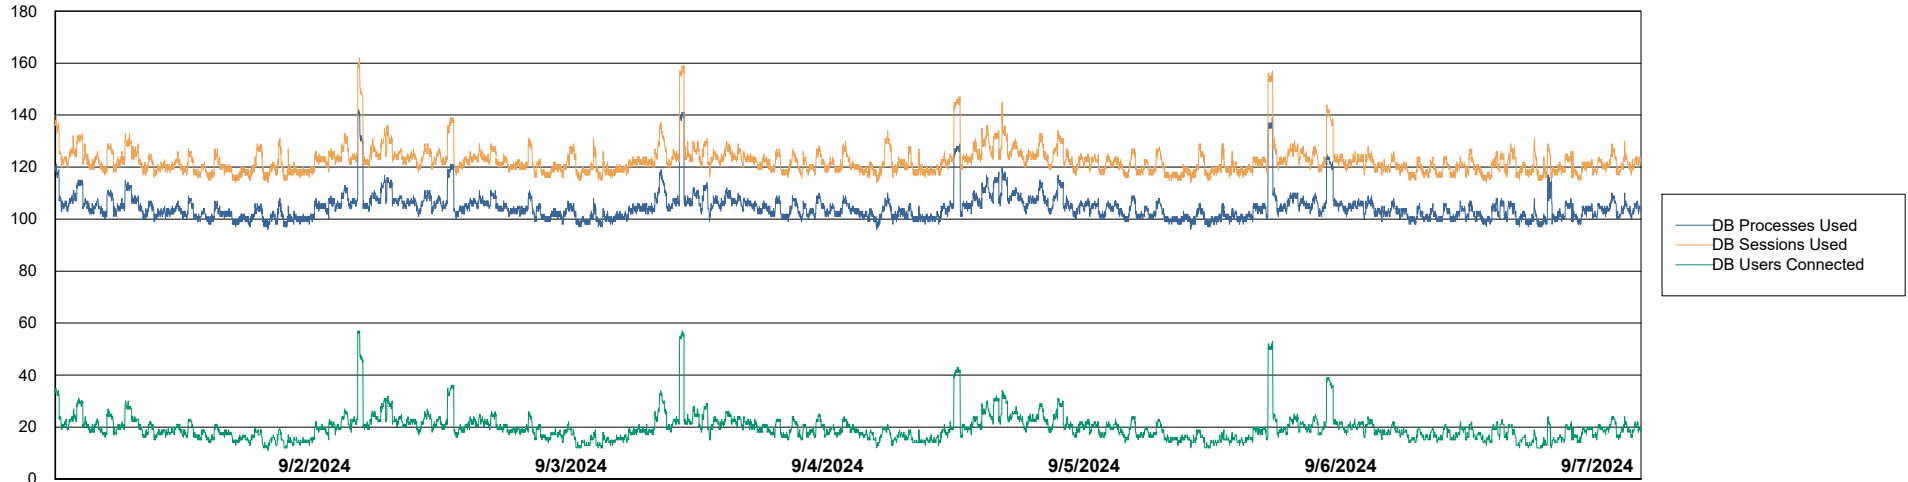

Database Performance JSG_PRD_BASHIR_DB_ABS1