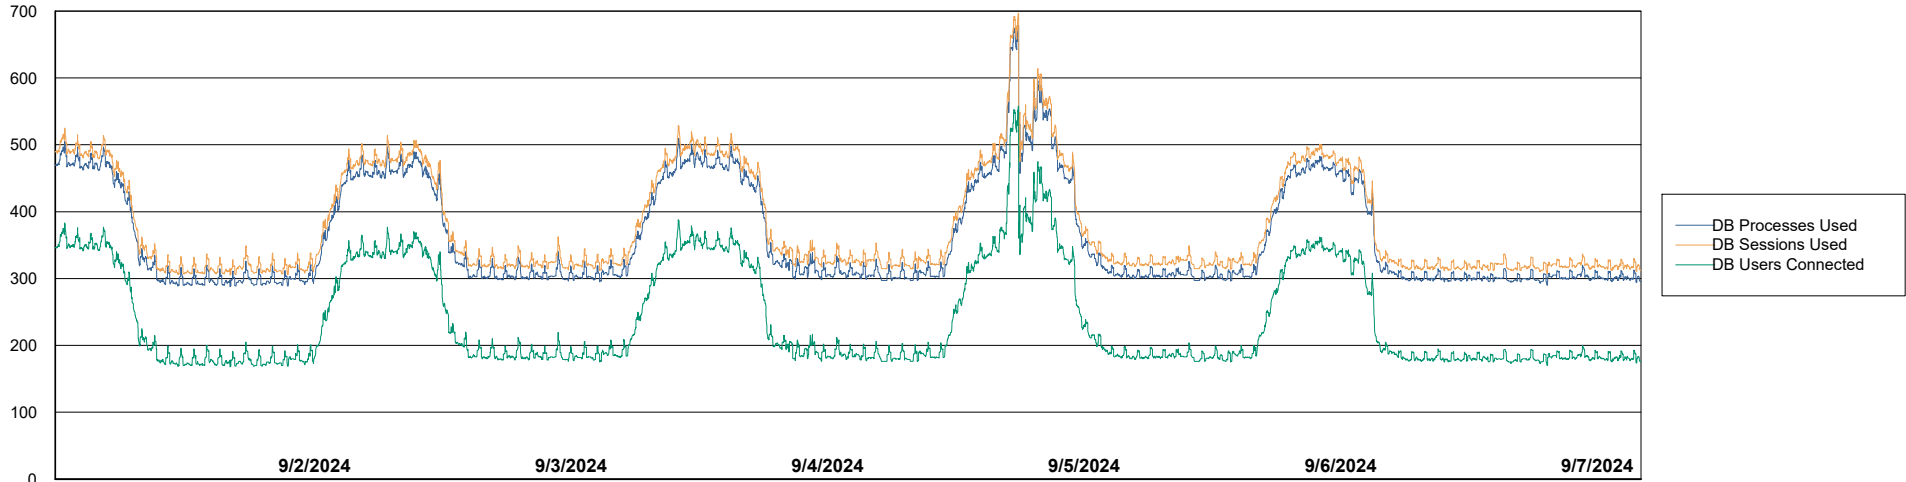

DB Processes Max 1,000
DB Processes Max 4
DB Processes Max 0

Weekly SLA Customer Report

Customer JSG_Production (24/7)
Database ID 102

Database Performance JSG_PRD_RIKER_DB_HSBABS1

Weekly SLA Customer Report