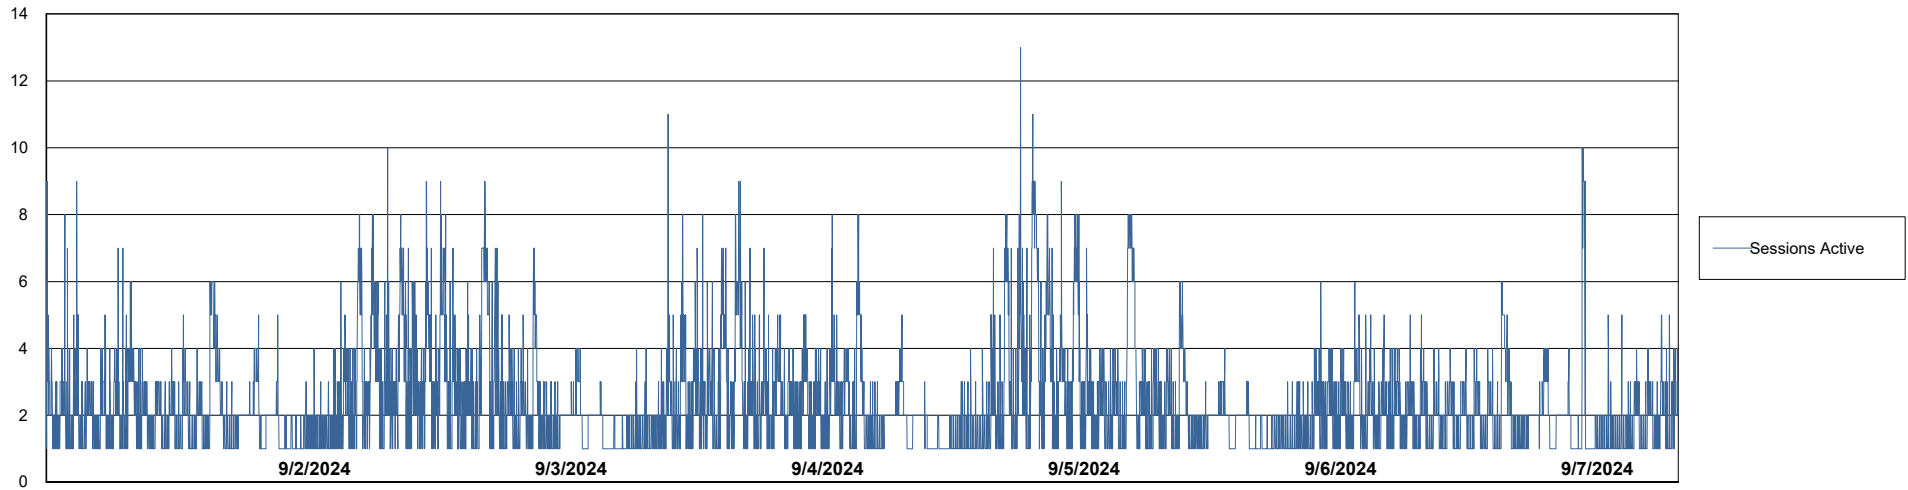

Weekly SLA Customer Report

Customer JSG_Production (24/7)
Database ID 102

Harddisk Usage JSG_PRD_WORF

	Free disk space on C: (%)	Total disk space on C: (Gb)	Used disk space on C: (Gb)
9/7/2024	50	149	74
9/6/2024	51	149	74
9/5/2024	51	149	74
9/4/2024	51	149	74
9/3/2024	51	149	74
9/2/2024	51	149	73
9/1/2024	51	149	73

Weekly SLA Customer Report

Customer JSG_Production (24/7)
Database ID 102

Database Performance JSG_PRD_BASHIR_DB_ABS1

Weekly SLA Customer Report

Customer JSG_Production (24/7)
Database ID 102

Database Performance JSG_PRD_PICARD_DB_ABS1