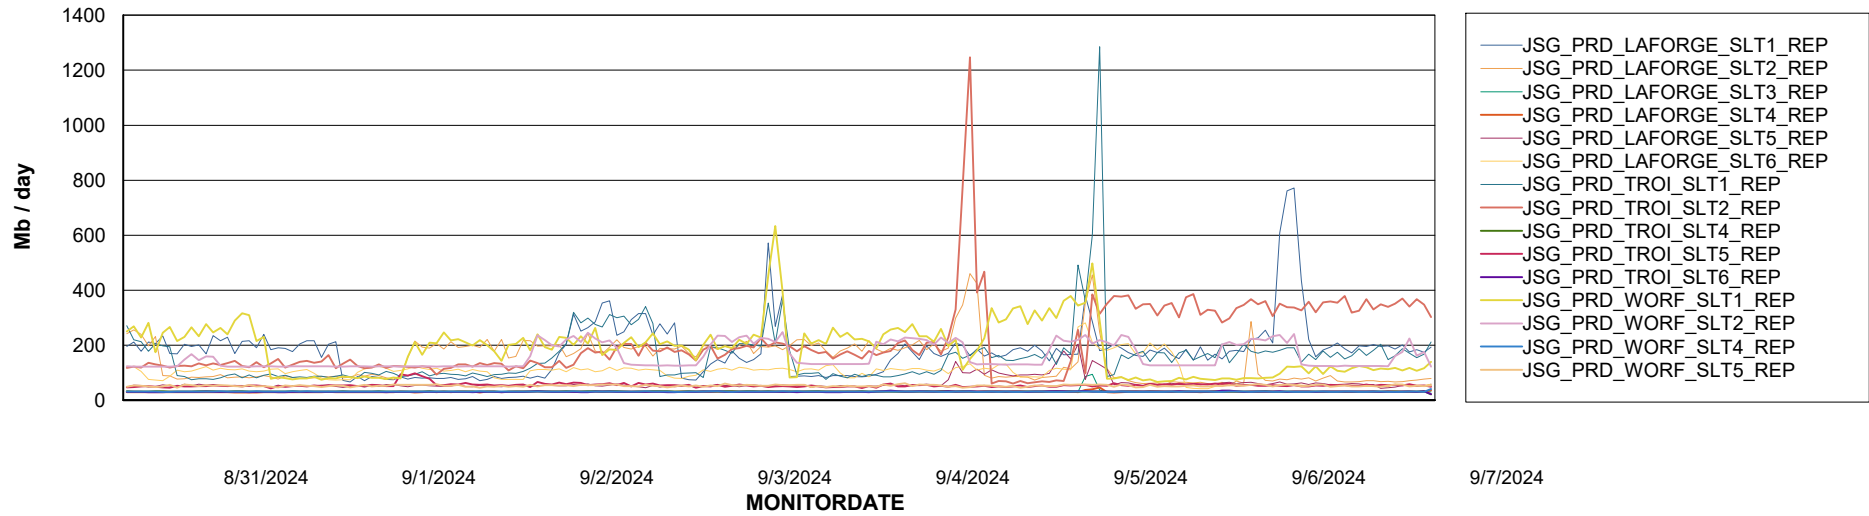

ABSSolute Application ReportServer Services

Avg memory used per ReportServer Service