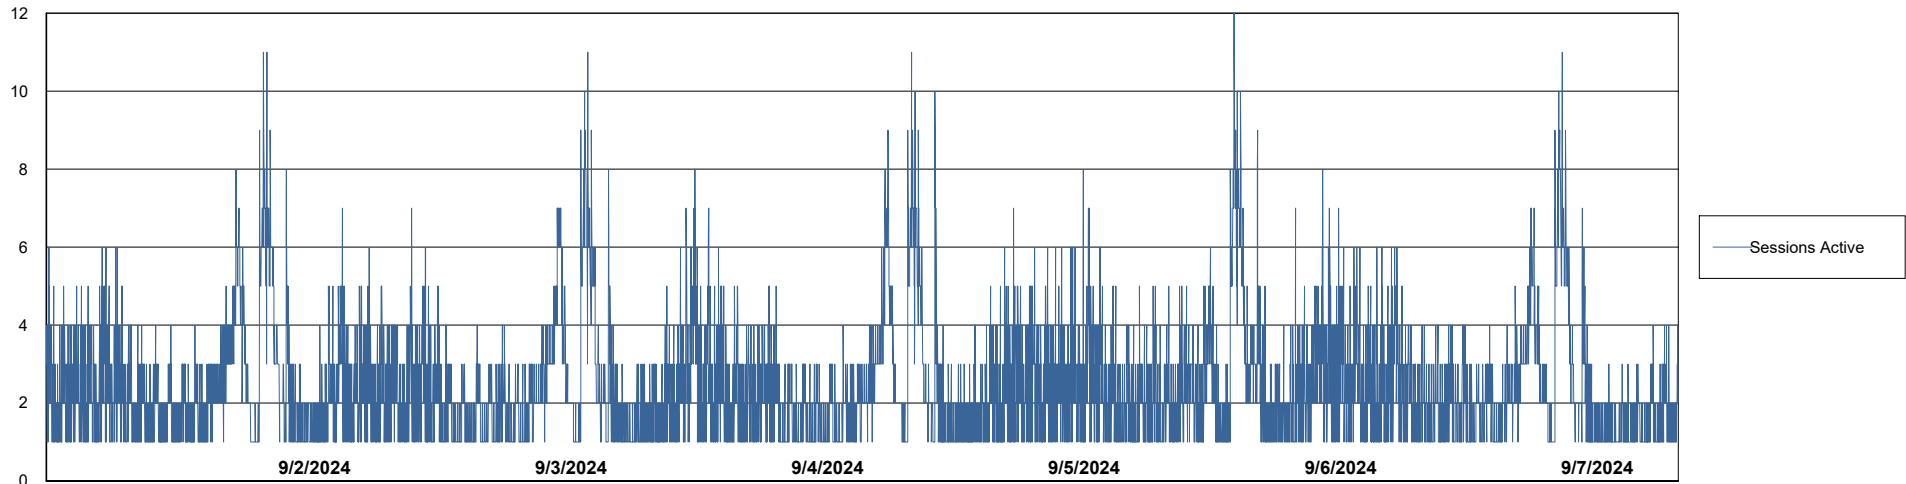

Weekly SLA Customer Report

Customer JSG_Production (24/7)
Database ID 102

Database Performance JSG_PRD_BASHIR_DB_ABS1

Weekly SLA Customer Report

Customer JSG_Production (24/7)
Database ID 102

Database Performance JSG_PRD_PICARD_DB_ABS1

DB Processes Max 1,000
DB Processes Max 4
DB Processes Max 0

Weekly SLA Customer Report

Customer JSG_Production (24/7)
Database ID 102

Database Performance JSG_PRD_RIKER_DB_HSBABS1

Weekly SLA Customer Report

Customer JSG_Production (24/7)
Database ID 102

DATABASE SIZE JSG_PRD_BASHIR_DB_ABS1

Database growth over last month

DATABASE SIZE JSG_PRD_RIKER_DB_HSBABS1

Database growth over last month

Weekly SLA Customer Report