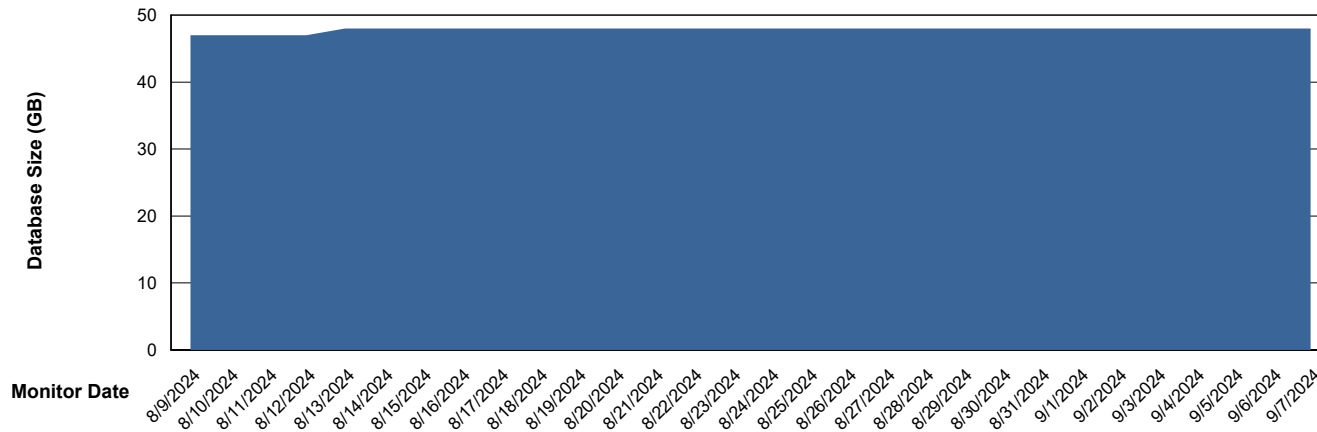

DB Processes Max 0
DB Processes Max 1,000

Weekly SLA Customer Report

Customer ELJ Production
Database ID 72

Database Performance ELJ_PRD_FRASEQXPRDDB03_ABS1

Weekly SLA Customer Report

Customer ELJ Production
Database ID 72

DATABASE SIZE ELJ_PRD_FRASEQXPRDDB01_ABS1

Database growth over last month

DATABASE SIZE ELJ_PRD_FRASEQXPRDDB03_ABS1

Database growth over last month

Weekly SLA Customer Report

Customer ELJ Production
 Database ID 72