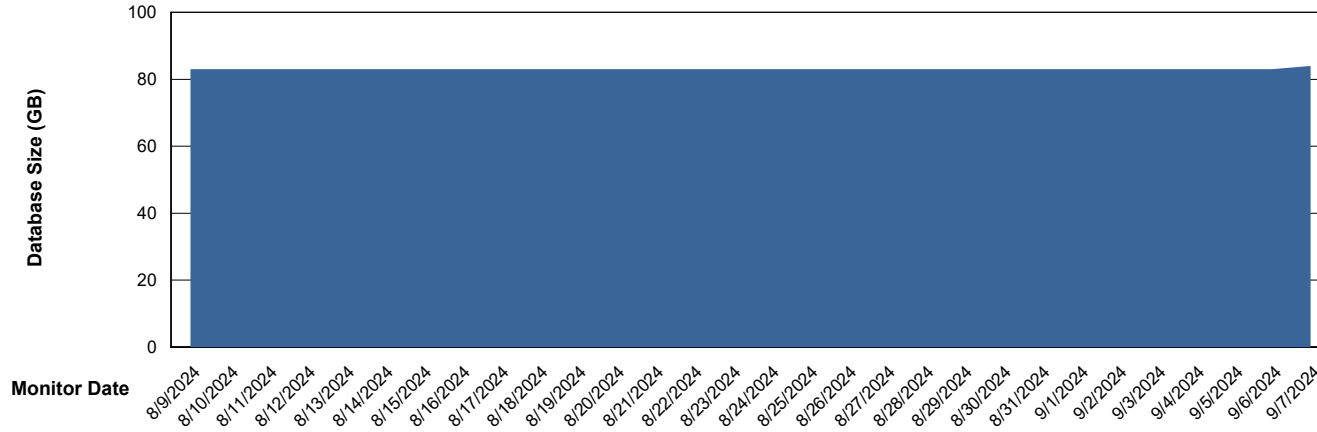

DB Processes Max 0
DB Processes Max 1,000

Weekly SLA Customer Report

Customer ELJ Production
Database ID 72

Database Performance ELJ_PRD_FRASEQXPRDDB03_ABS1

Weekly SLA Customer Report

Customer ELJ Production
Database ID 72

DATABASE SIZE ELJ_PRD_FRASEQXPRDDB01_ABS1

Database growth over last month

DATABASE SIZE ELJ_PRD_FRASEQXPRDDB03_ABS1

Database growth over last month

Weekly SLA Customer Report

Customer ELJ Production
 Database ID 72