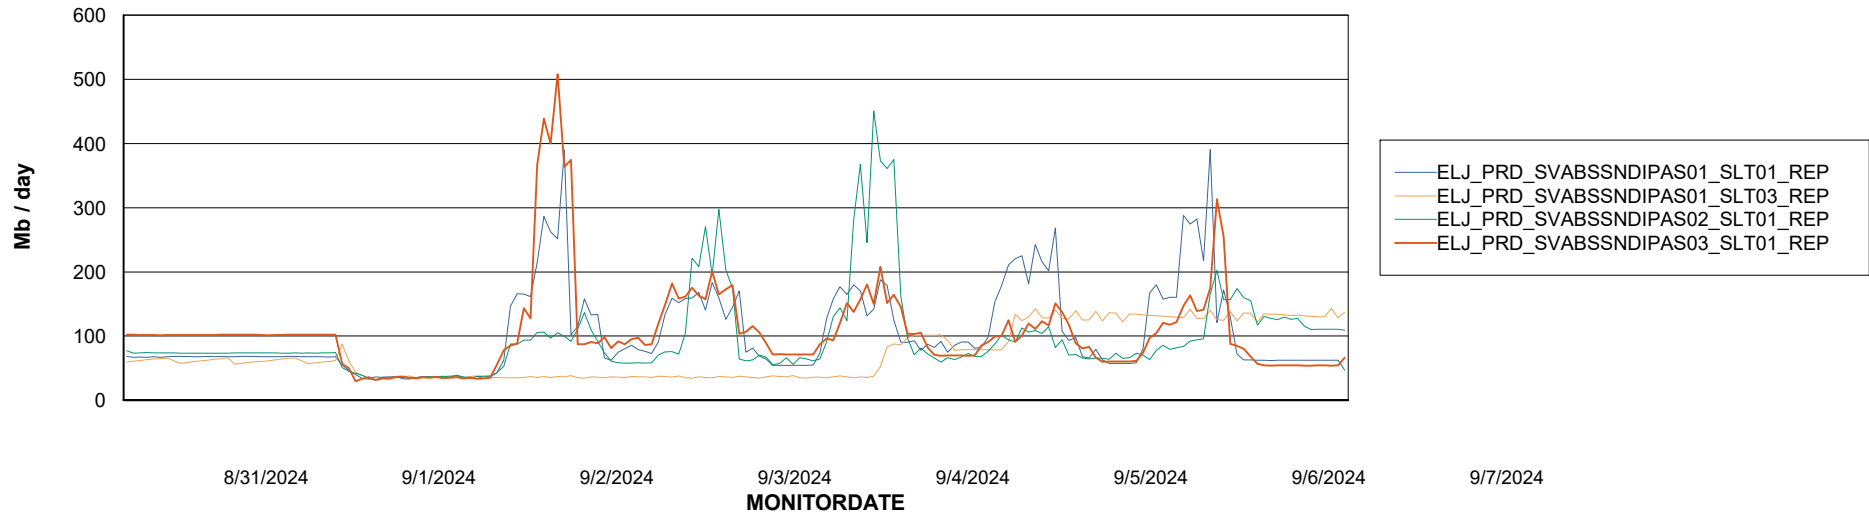

Avg memory used per ABS Server Service

Avg users per day per ABS server

Weekly SLA Customer Report

Customer ELJ Production
Database ID 72

ABSSolute Application ReportServer Services

Avg memory used per ReportServer Service