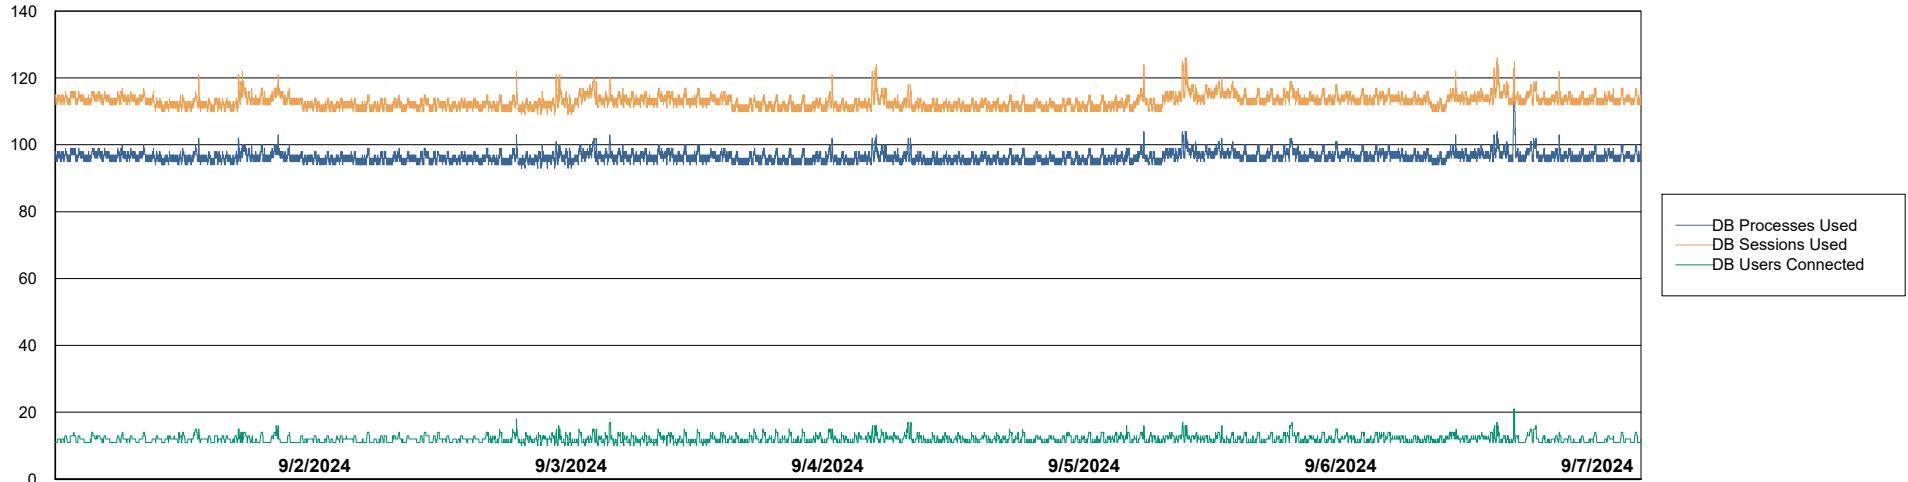

DB Processes Max 0
DB Processes Max 1,000

Weekly SLA Customer Report

Customer ELJ Production
Database ID 72

Database Performance ELJ_PRD_FRASEQXPRDDB03_ABS1

Weekly SLA Customer Report

Customer ELJ Production
Database ID 72