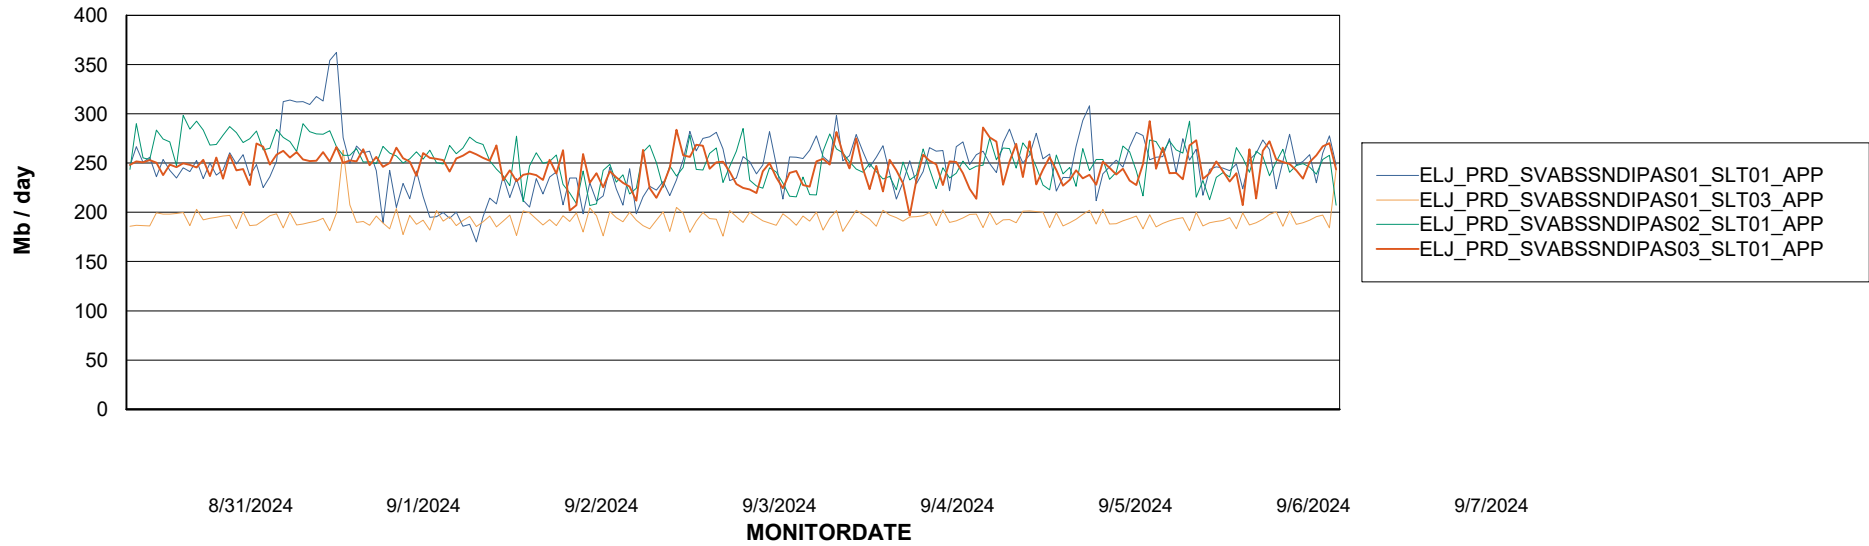

ABSSolute Application Server Services

Avg memory used per ABS Server Service