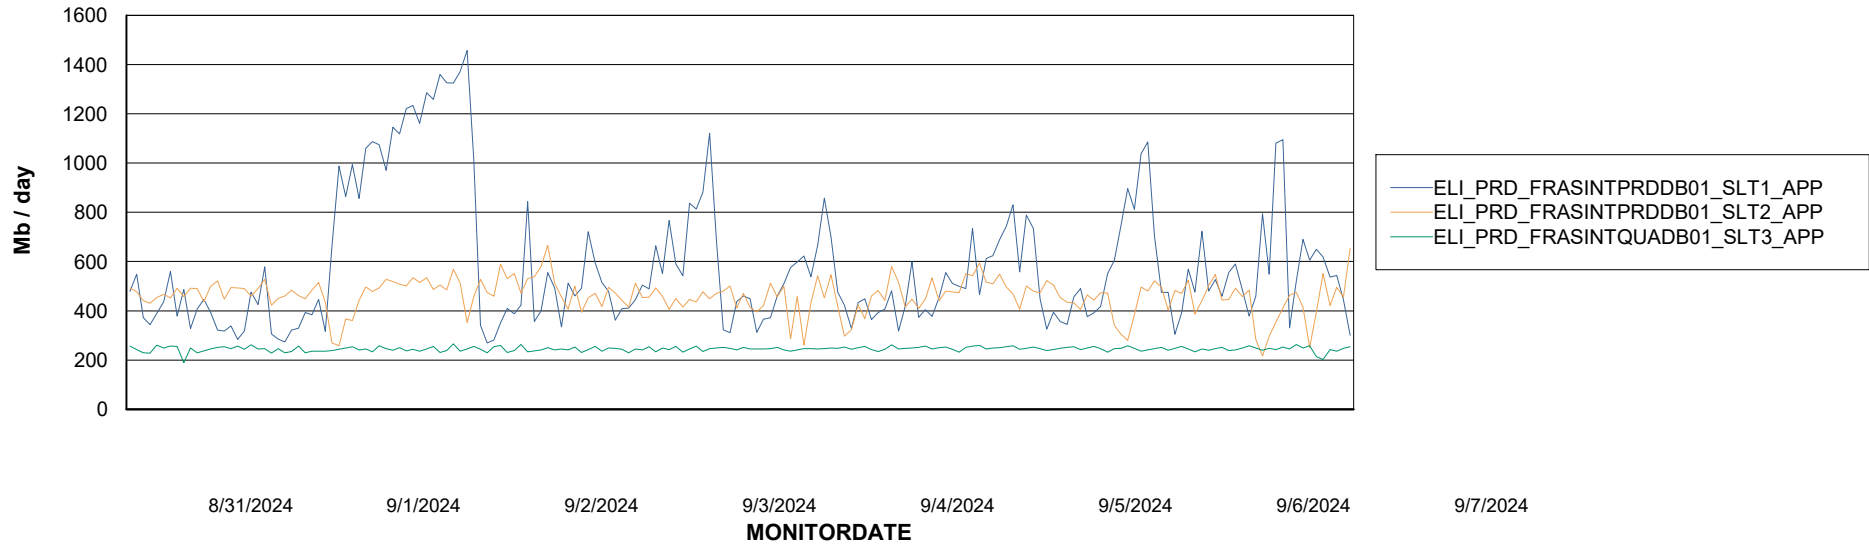

ABSSolute Application Server Services

Avg memory used per ABS Server Service