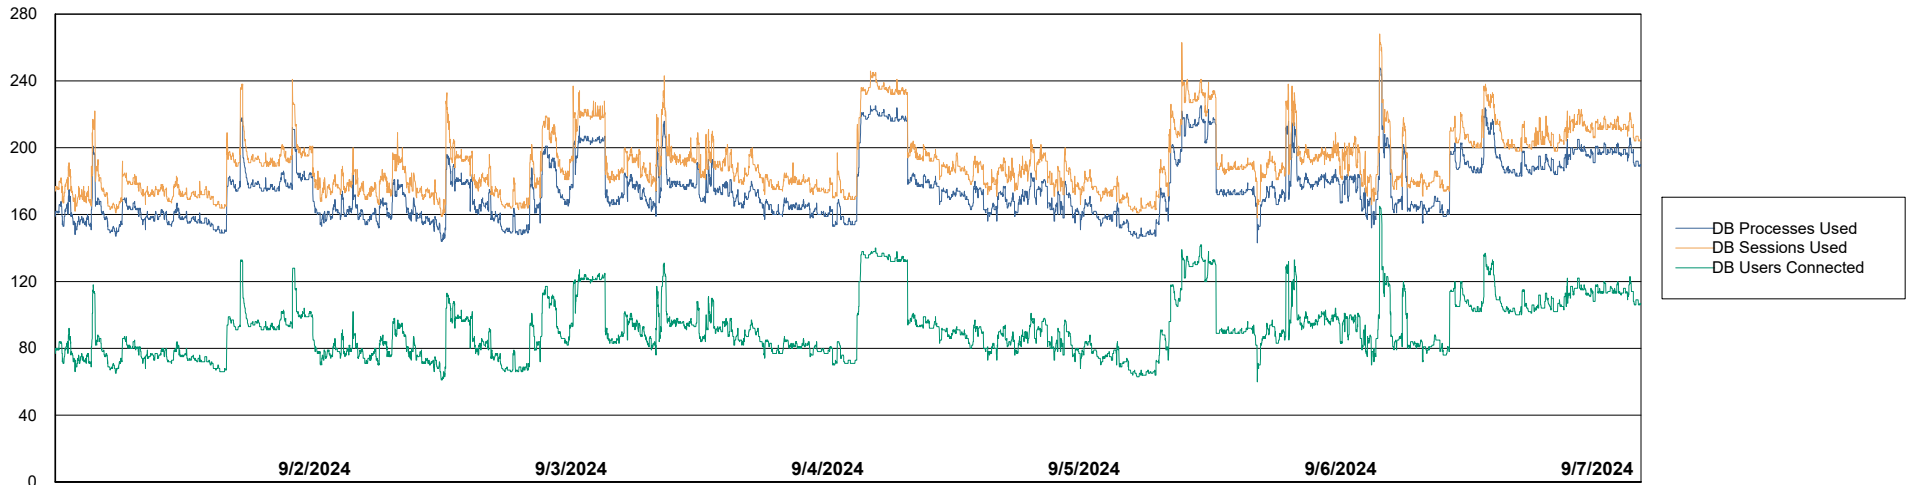

Weekly SLA Customer Report

Customer ELI_Production
Database ID 62

Database Performance ELI_PRD_FRASEQXPRDDB04-BI_ABS1

Weekly SLA Customer Report

Customer ELI_Production
Database ID 62

Database Performance ELI_PRD_FRASINTPRDDB01_ABS1