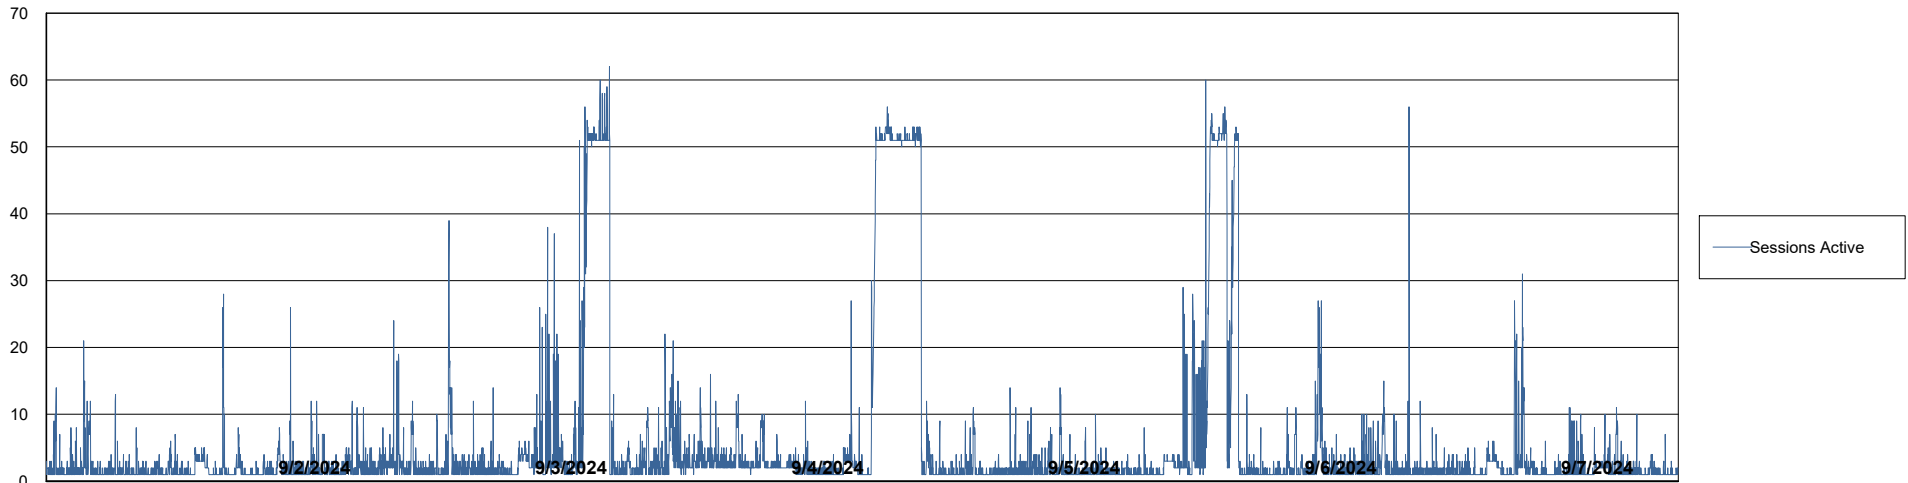

Weekly SLA Customer Report

Customer ELI_Production
Database ID 62

Database Performance ELI_PRD_FRASEQXPRDDB04-BI_ABS1

Weekly SLA Customer Report

Customer ELI_Production
Database ID 62

Database Performance ELI_PRD_FRASINTPRDDB01_ABS1