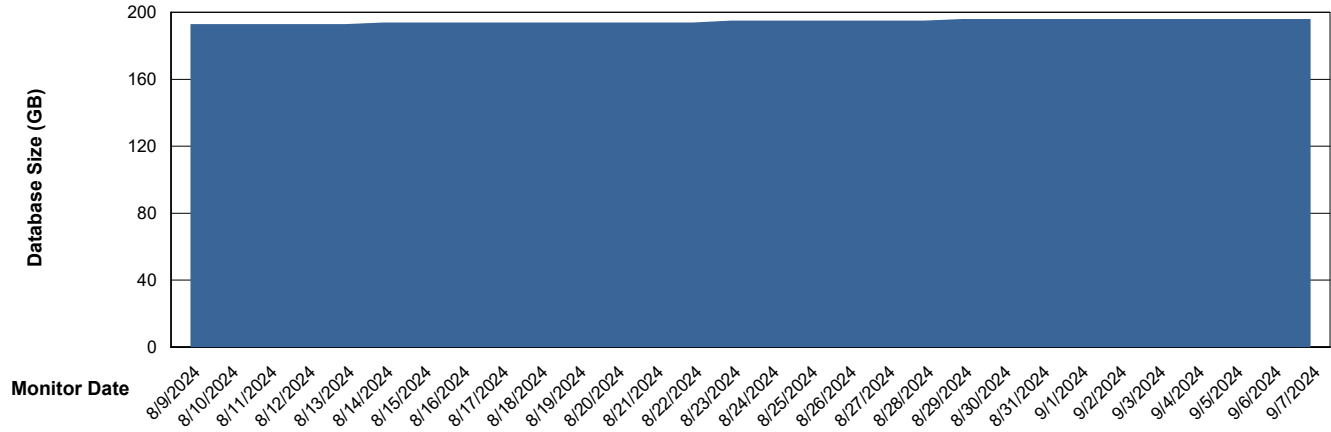

Weekly SLA Customer Report

Customer ELI_Production
Database ID 62

Database Performance ELI_PRD_FRASINTQUADB01_HSBABS1

DB Processes Max 1,000

Weekly SLA Customer Report

Customer ELI_Production
Database ID 62

DATABASE SIZE ELI_PRD_FRASEQXPRDDB04-BI_ABS1

Database growth over last month

DATABASE SIZE ELI_PRD_FRASINTPRDDB01_ABS1

Database growth over last month

Weekly SLA Customer Report

Customer ELI_Production
 Database ID 62