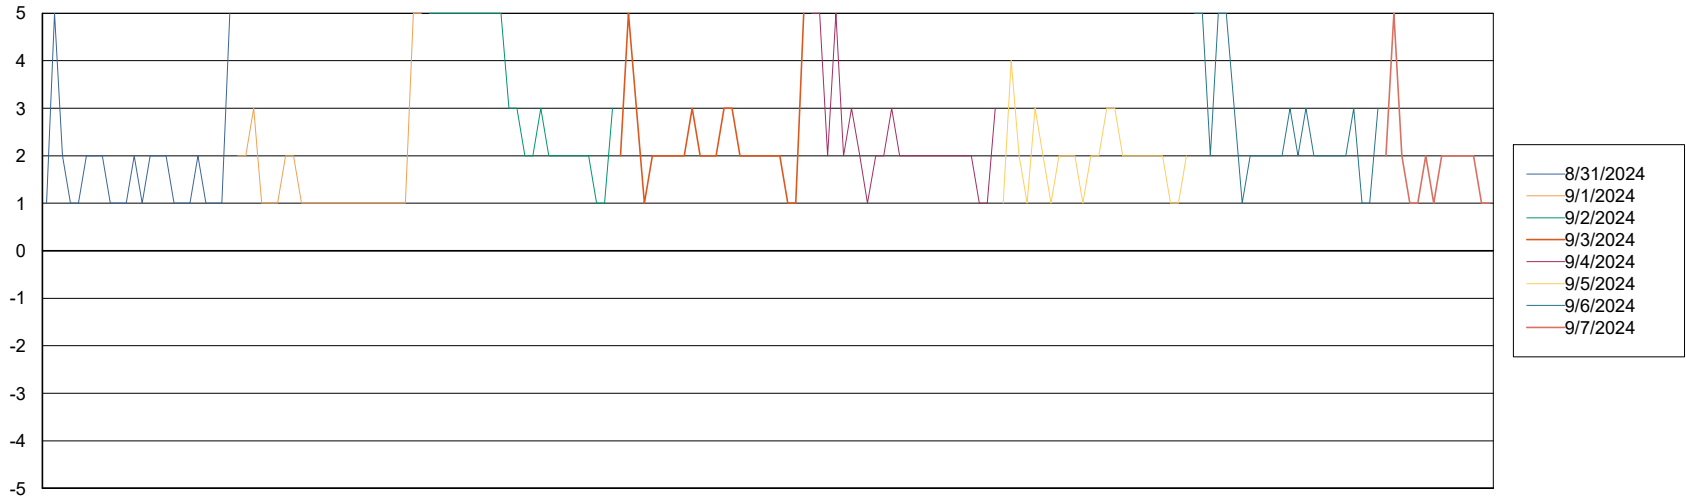

Standby Database Health   ELI_Production

Recovery lag for last 7 days