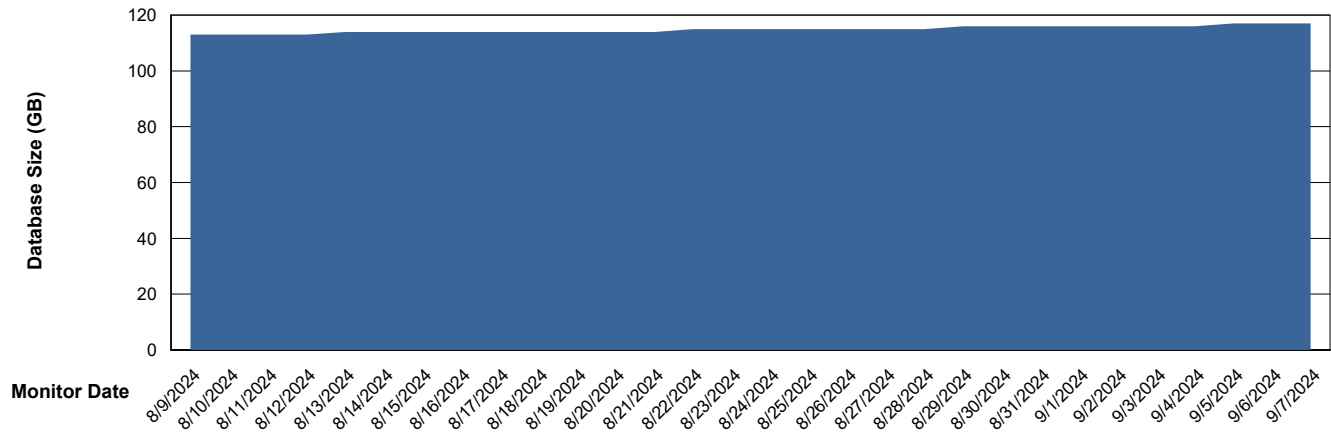

DATABASE SIZE ELI_PRD_FRASINTPRDDB01_ABS1

Database growth over last month