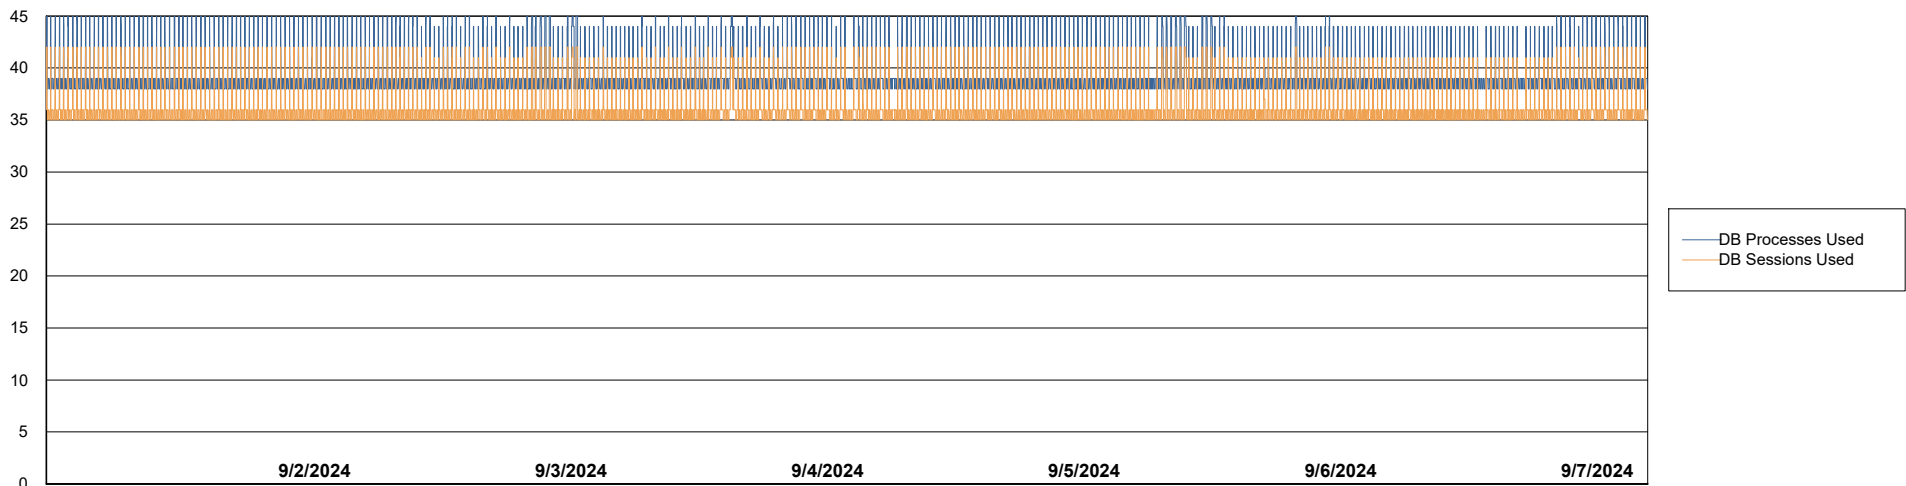

Database Performance ELI_PRD_FRASINTQUADB01_HSBABS1

DB Processes Max 1,000