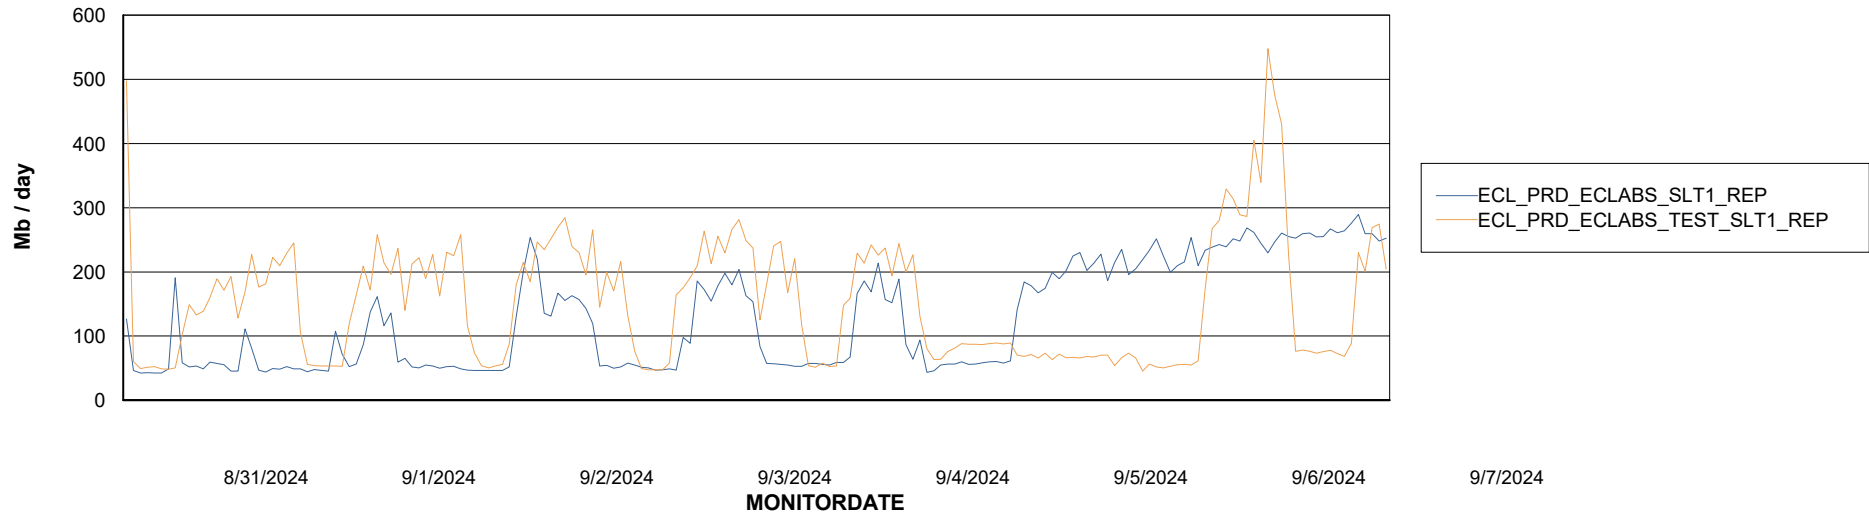

Avg memory used per ABS Server Service

Avg users per day per ABS server

Weekly SLA Customer Report

Customer ECL_Production
Database ID 156

ABSSolute Application ReportServer Services

Avg memory used per ReportServer Service