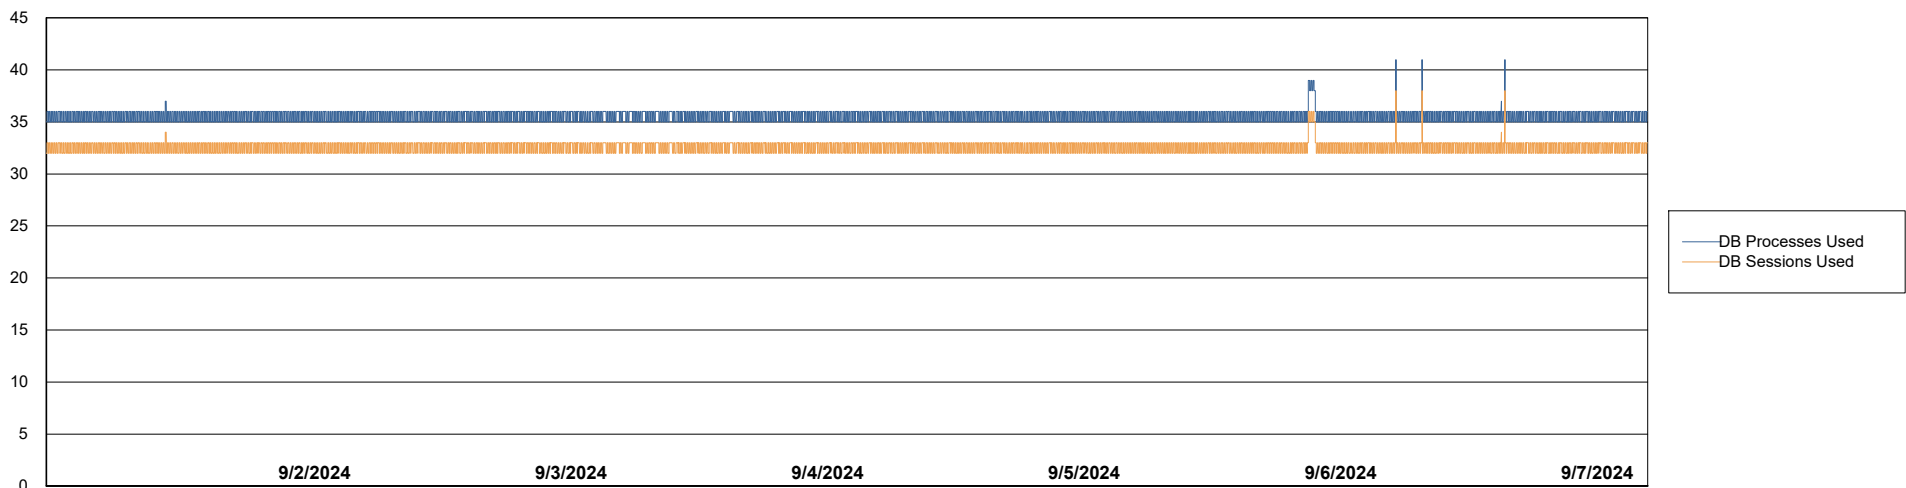

Database Performance ECL_PRD_ECLABS-TEST_HSBABS1

DB Processes Max 1,000