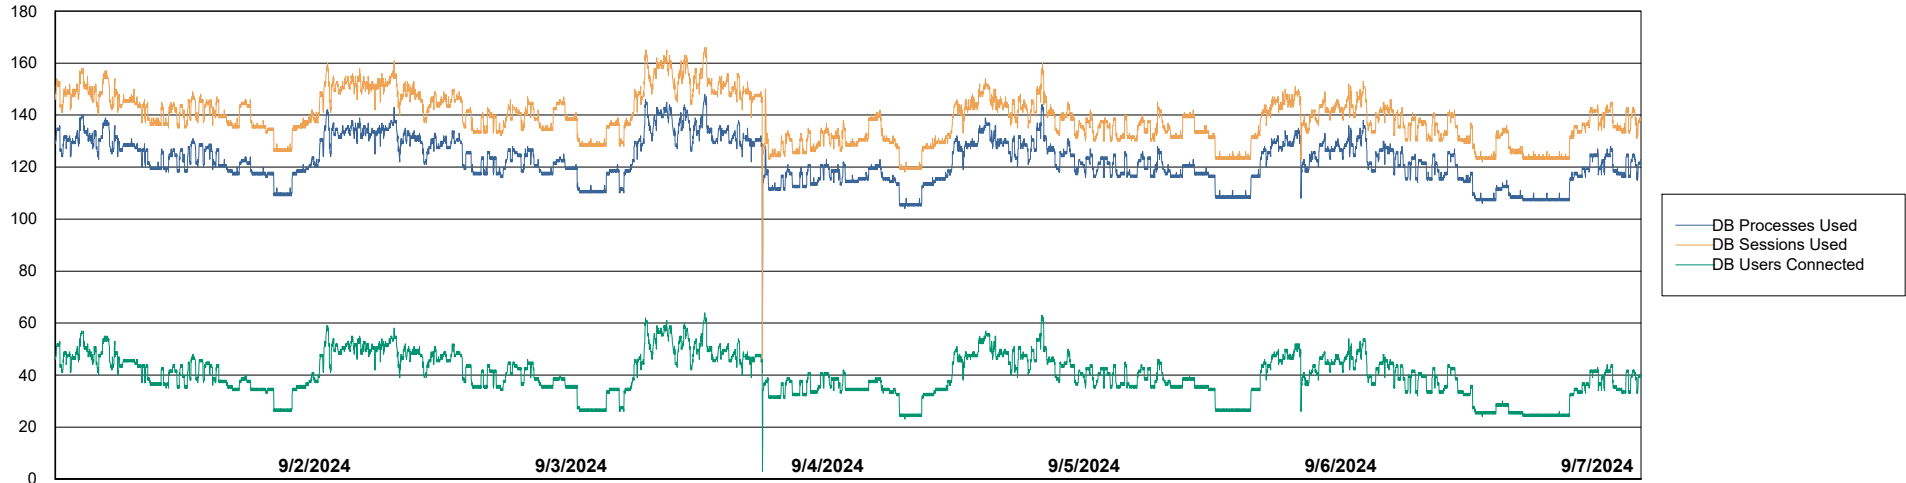

Weekly SLA Customer Report

Customer ECL_Production
Database ID 156

Harddisk Usage ECL_PRD_ECLABS-WEB

	Free disk space on C: (%)	Total disk space on C: (Gb)	Used disk space on C: (Gb)
9/7/2024	27	99	73
9/6/2024	27	99	73
9/5/2024	27	99	73
9/4/2024	27	99	73
9/3/2024	26	99	73
9/2/2024	25	99	75
9/1/2024	25	99	75

Weekly SLA Customer Report

Customer ECL_Production
Database ID 156

Database Performance ECL_PRD_ECLABS_ABS1

Weekly SLA Customer Report

Customer ECL_Production
Database ID 156

Database Performance ECL_PRD_ECLABS-TEST_HSBABS1