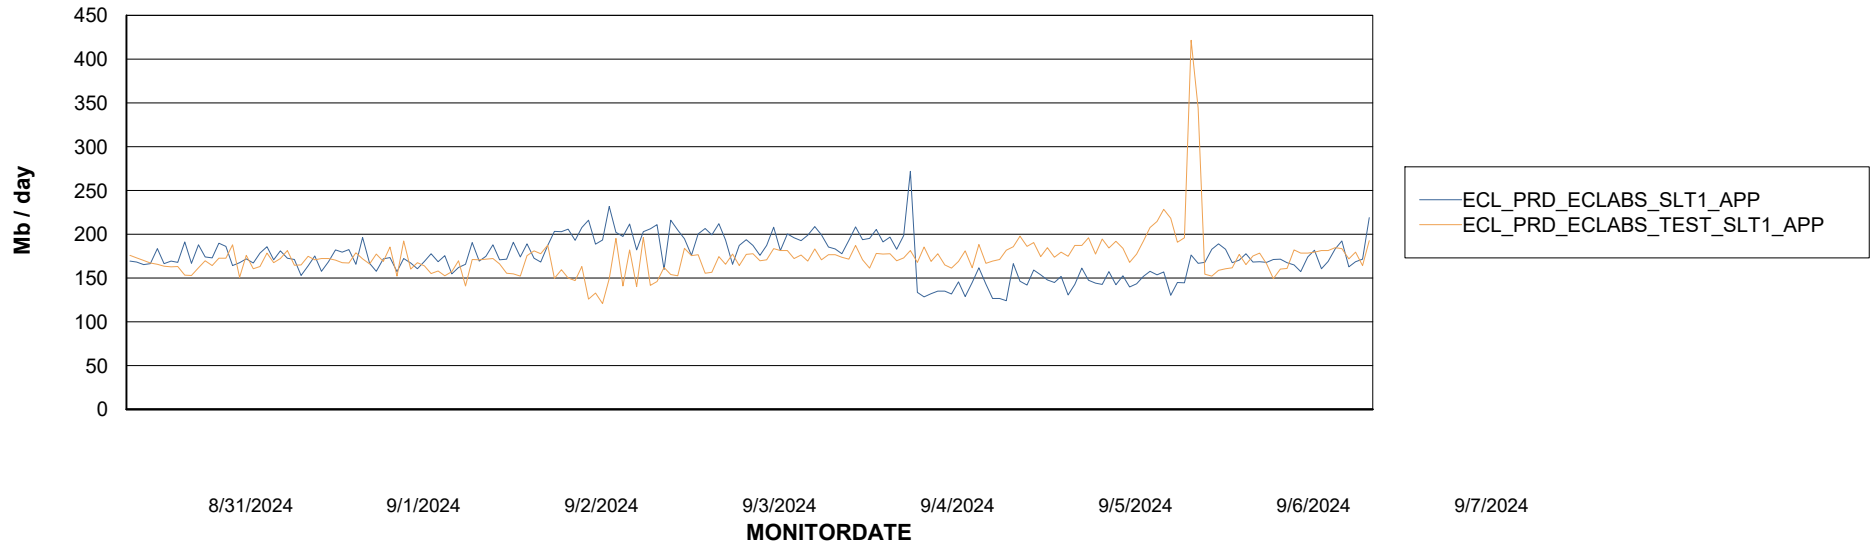

ABSSolute Application Server Services

Avg memory used per ABS Server Service