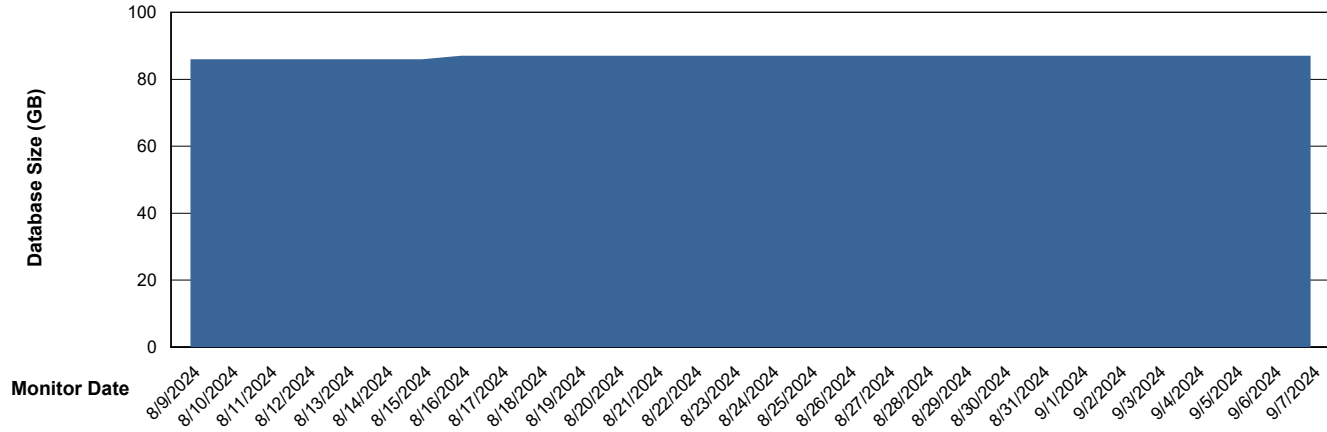

DB Processes Max 1,000

Weekly SLA Customer Report

Customer ECL_Production
 Database ID 156

DATABASE SIZE ECL_PRD_ECLABS_ABS1

Database growth over last month

Database Tablespace ECL_PRD_ECLABS_ABS1

Date	Tablespace Name	Filesize (Gb)	Usedsize (Gb)	Percentage free
9/7/2024	ABSDATA	81	63	23
	INDX	10	7	29
9/6/2024	ABSDATA	81	62	23
	INDX	10	7	29
9/5/2024	ABSDATA	81	62	23
	INDX	10	7	29
9/4/2024	ABSDATA	81	62	23
	INDX	10	7	29
9/3/2024	ABSDATA	81	62	23
	INDX	10	7	29
9/2/2024	ABSDATA	81	62	23
	INDX	10	7	29
9/1/2024	ABSDATA	81	62	23
	INDX	10	7	29

Weekly SLA Customer Report

Customer ECL_Production
Database ID 156

Standby Database Health ECL_Production

Recovery lag for last 7 days

Weekly SLA Customer Report

Customer ECL_Production
Database ID 156

ABSSolute Application Server Services