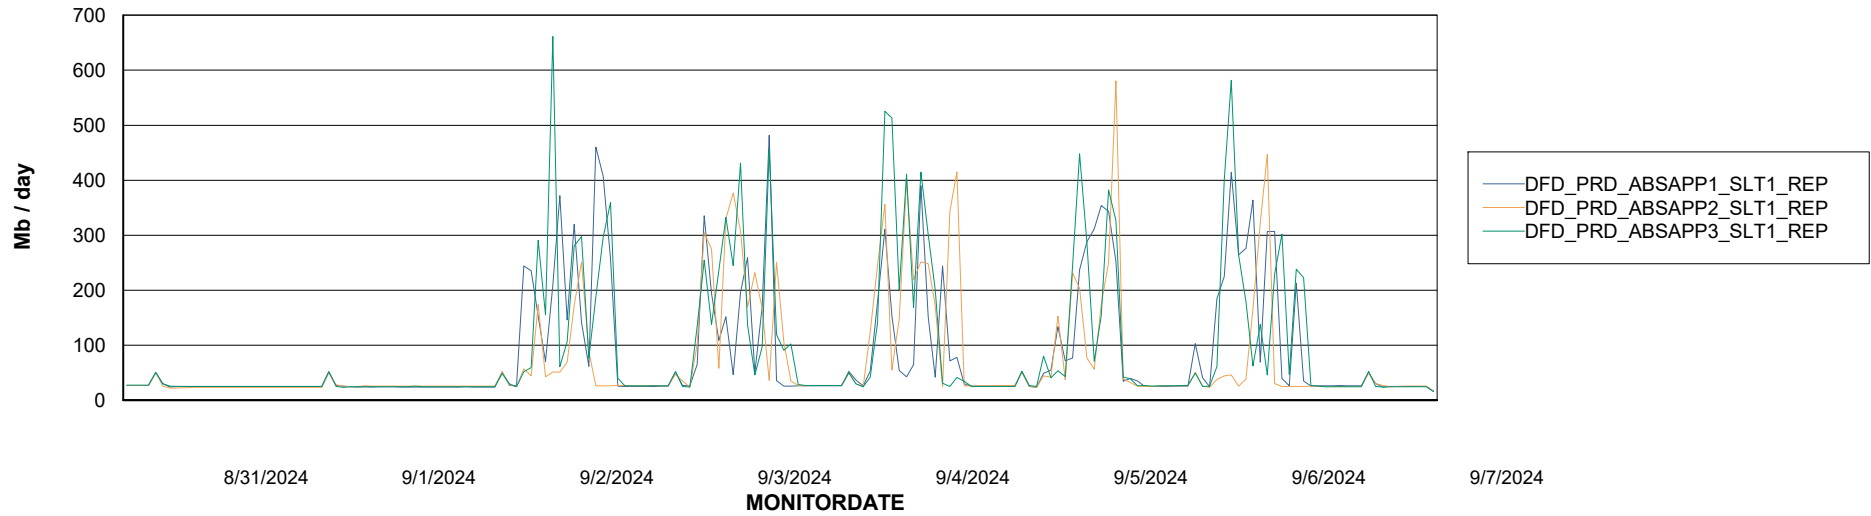

ABSSolute Application ReportServer Services

Avg memory used per ReportServer Service