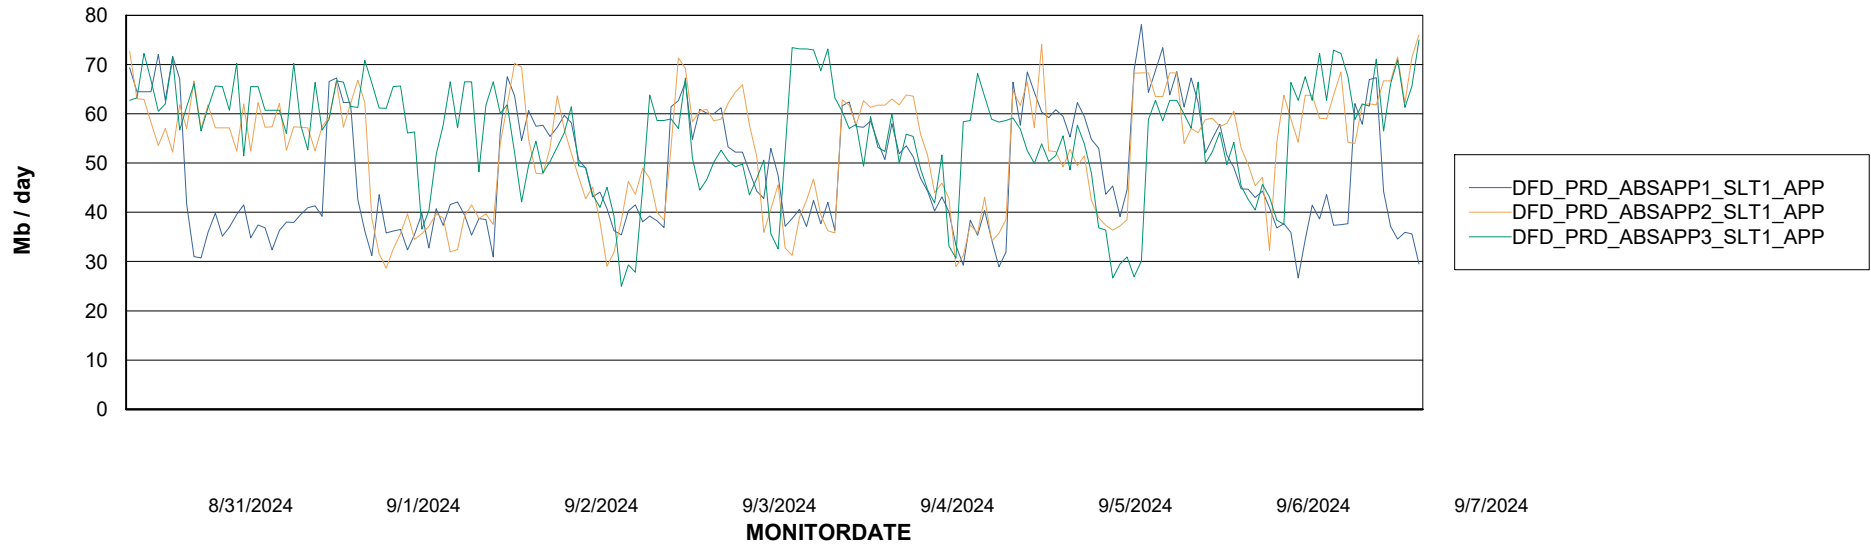

ABSSolute Application Server Services

Avg memory used per ABS Server Service