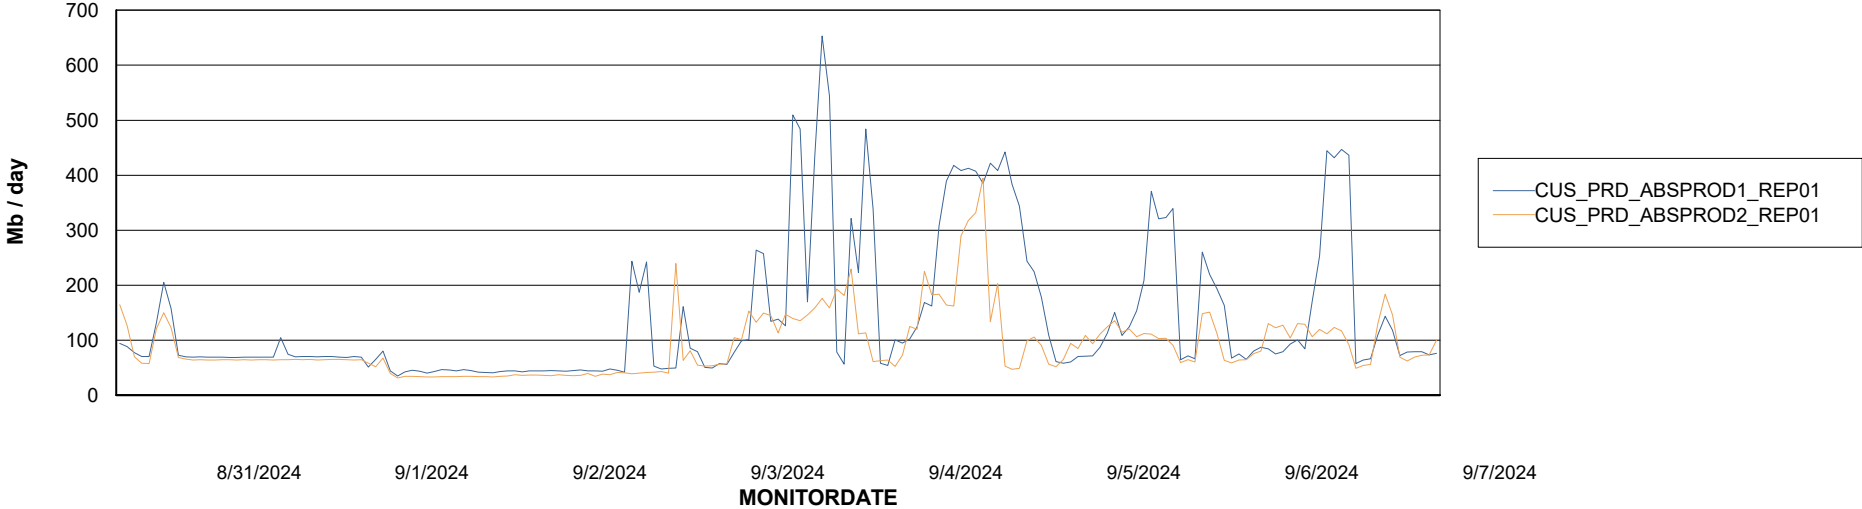

ABSSolute Application ReportServer Services

Avg memory used per ReportServer Service