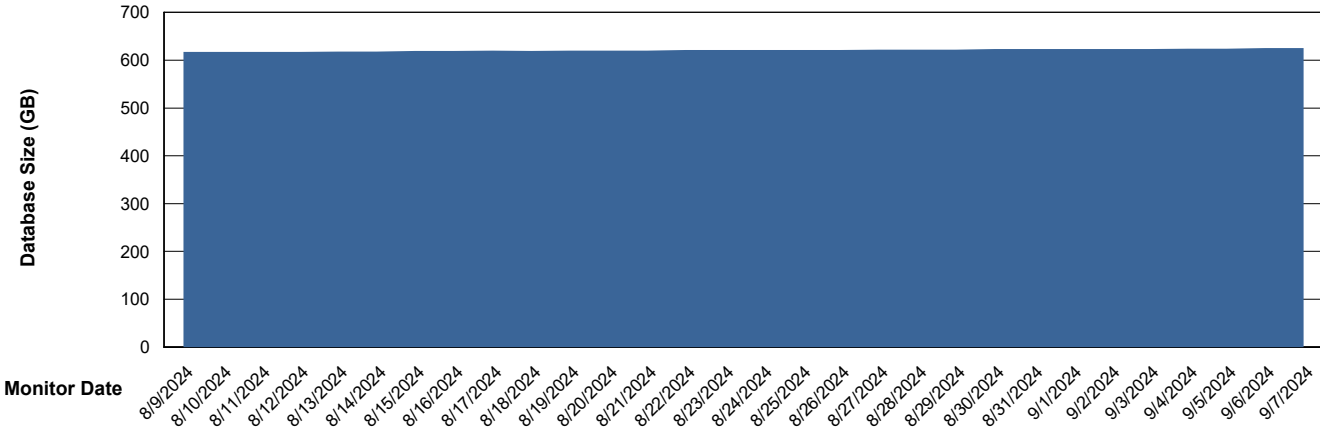

Database growth over last month

Database Tablespace CUS_PRD_ABSDB1_ABS1

Date	Tablespace Name	Filesize (Gb)	Usedsize (Gb)	Percentage free
9/7/2024	ABSDATA	286	233	19
	INDX	451	377	17
9/6/2024	ABSDATA	286	233	19
	INDX	451	376	17
9/5/2024	ABSDATA	286	233	19
	INDX	451	376	17
9/4/2024	ABSDATA	286	233	19
	INDX	451	375	17
9/3/2024	ABSDATA	286	232	19
	INDX	444	375	16
9/2/2024	ABSDATA	286	232	19
	INDX	444	375	16
9/1/2024	ABSDATA	286	233	19
	INDX	444	375	16