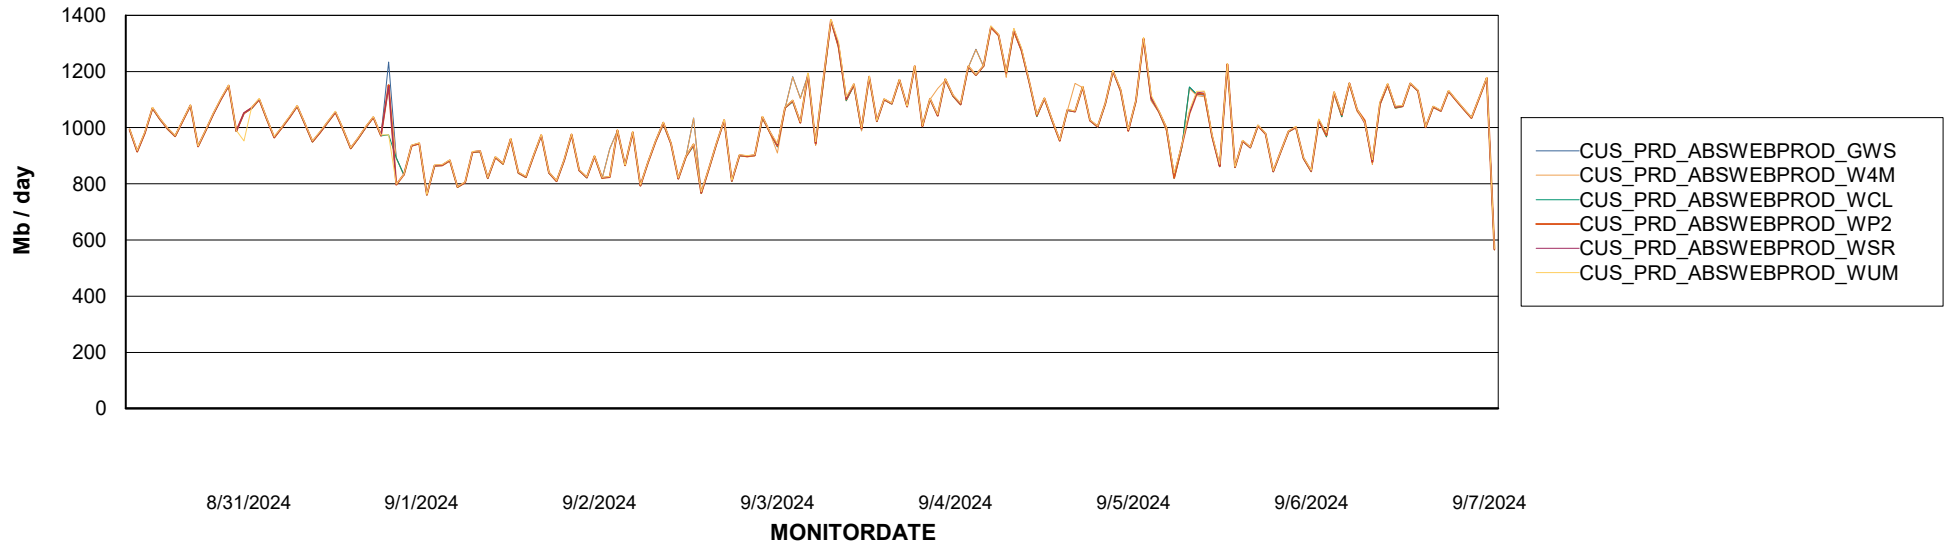

ABSolute Web Component Services

Avg memory used per ABS Web component