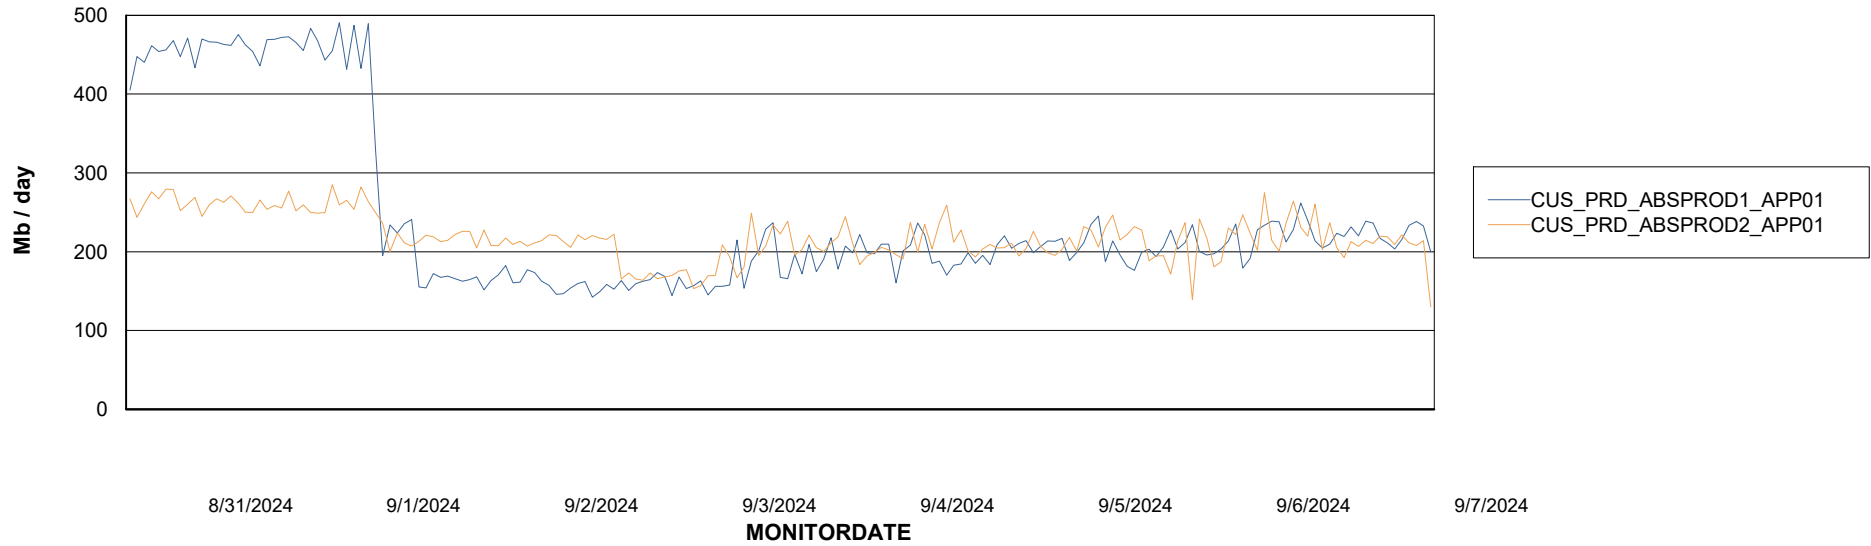

ABSSolute Application Server Services

Avg memory used per ABS Server Service