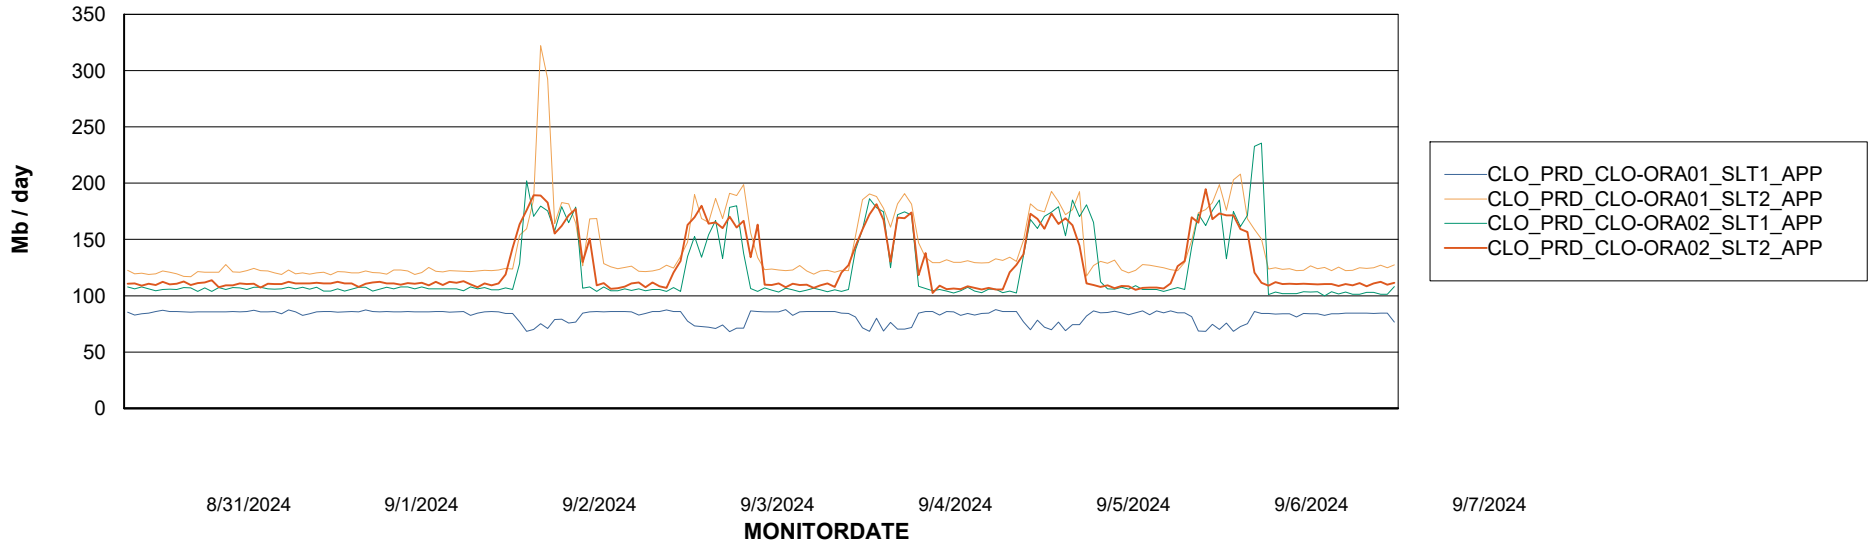

ABSSolute Application Server Services

Avg memory used per ABS Server Service