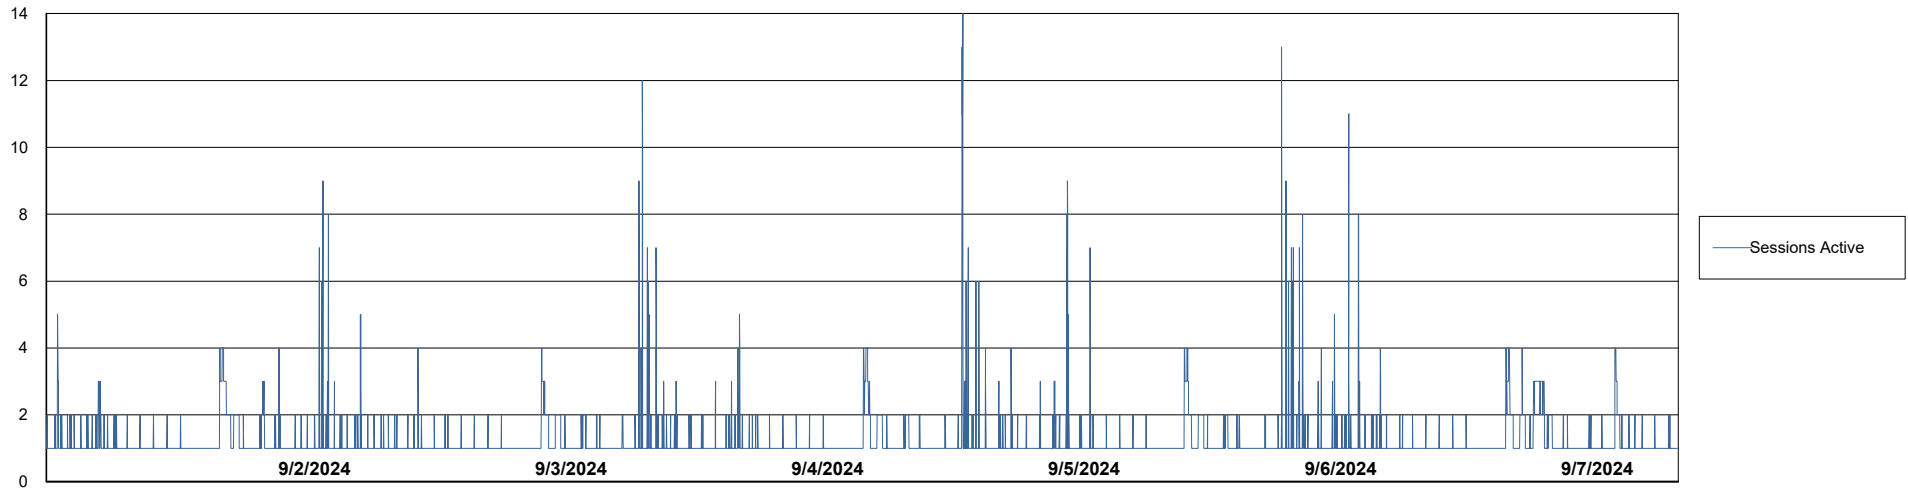

Database Performance: CLB-BI-AMS_ABS1_DB