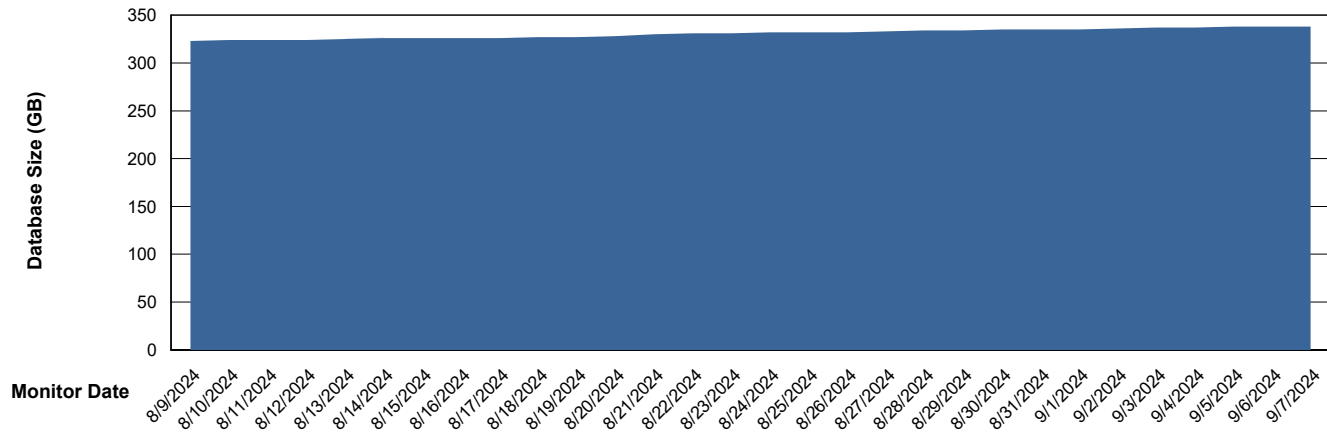

Weekly SLA Customer Report

Customer CLB OCI AMS Production
Database ID 196

DATABASE SIZE CLB-BI-AMS_ABS1_DB

Database growth over last month

DATABASE SIZE CLB-DBS1-AMS_PROD_ABS1

Database growth over last month