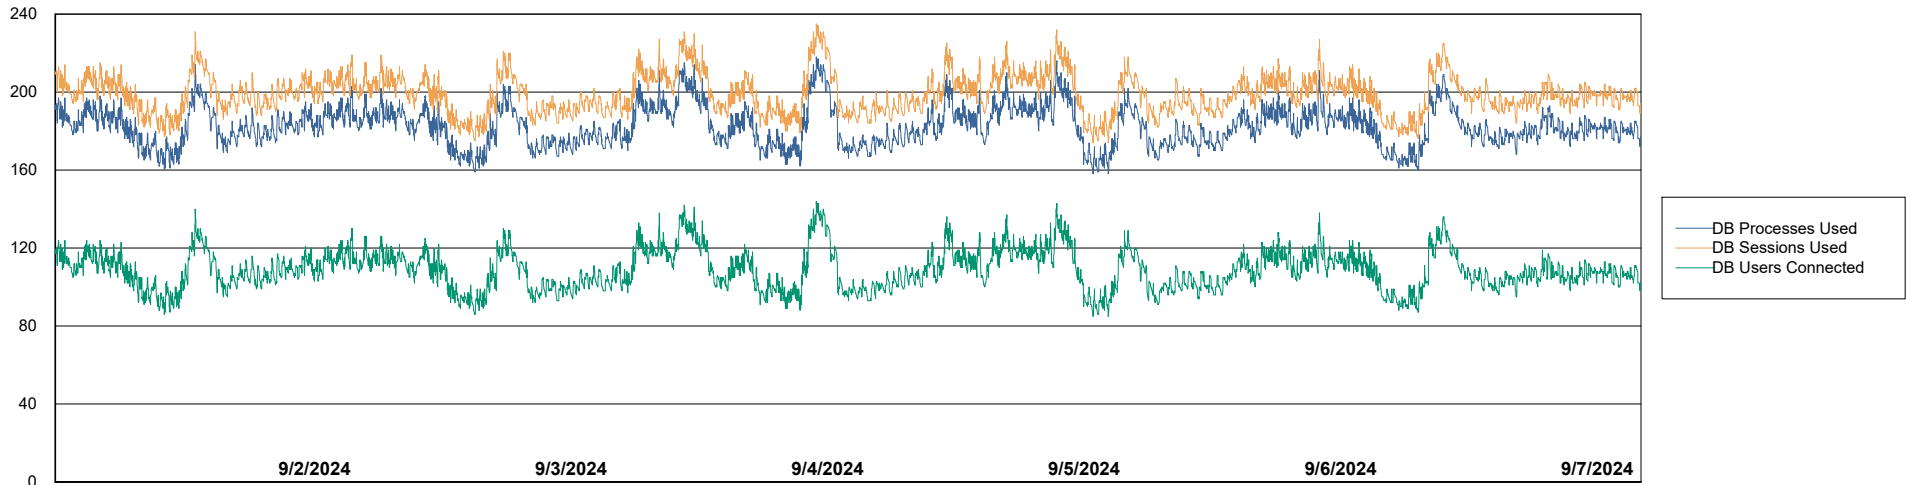

Weekly SLA Customer Report

Customer: CLB OCI AMS Production
Database ID: 196

Database Performance: CLB-BI-AMS_ABS1_DB

Weekly SLA Customer Report

Customer CLB OCI AMS Production
Database ID 196

Database Performance CLB-DBS1-AMS_PROD_ABS1