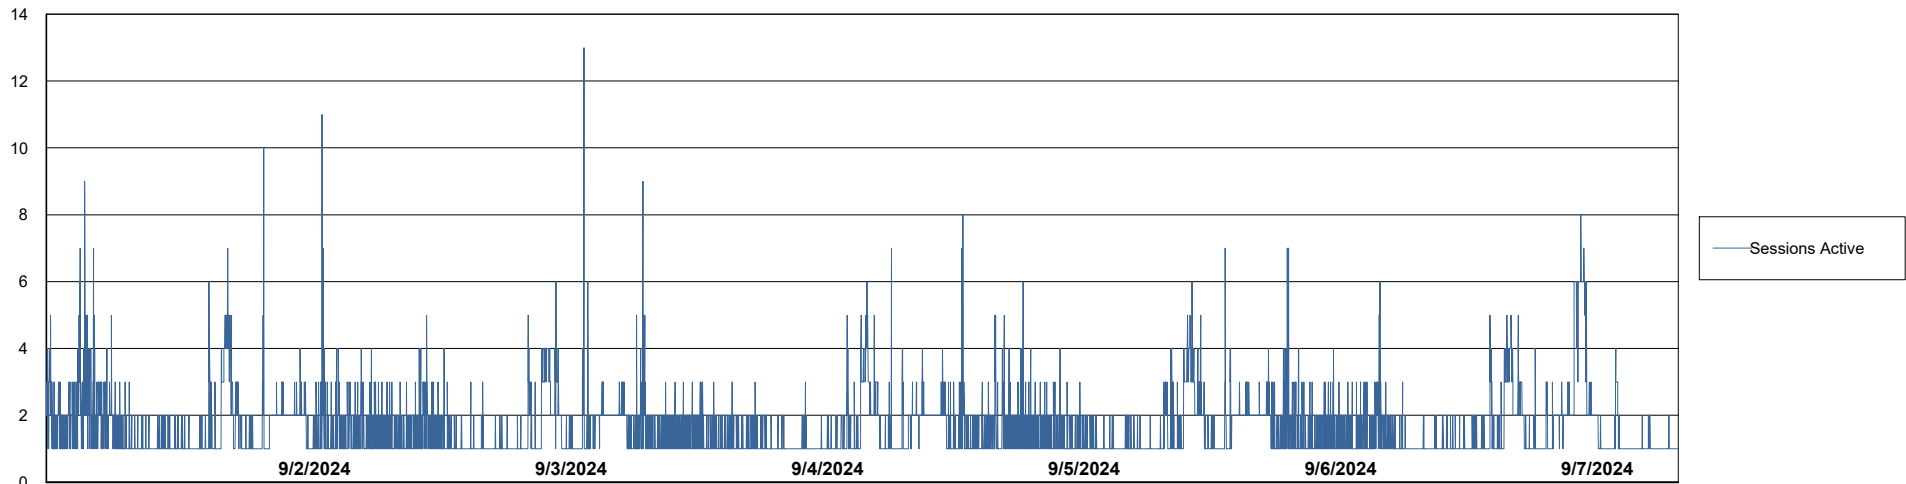

Weekly SLA Customer Report

Customer: CLB OCI AMS Production
Database ID: 196

Database Performance: CLB-BI-AMS_ABS1_DB

Weekly SLA Customer Report

Customer CLB OCI AMS Production
Database ID 196

Database Performance CLB-DBS1-AMS_PROD_ABS1