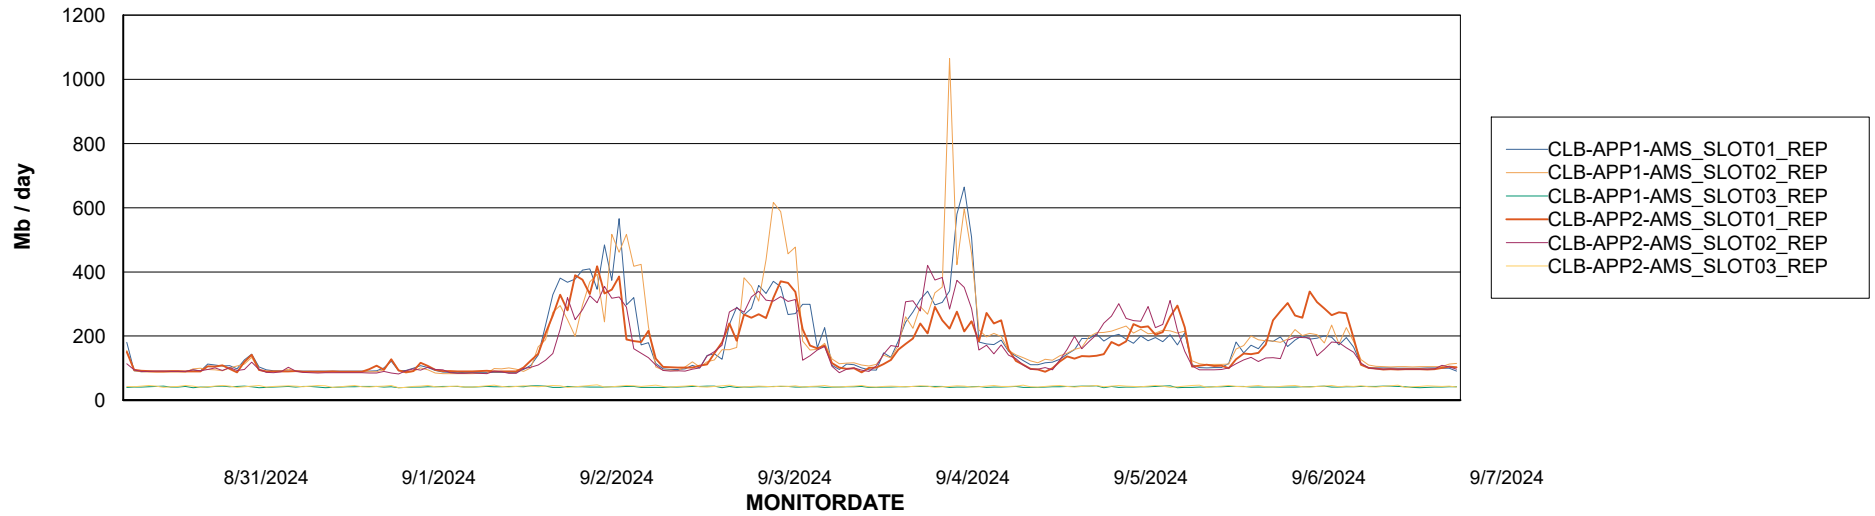

ABSSolute Application ReportServer Services

Avg memory used per ReportServer Service