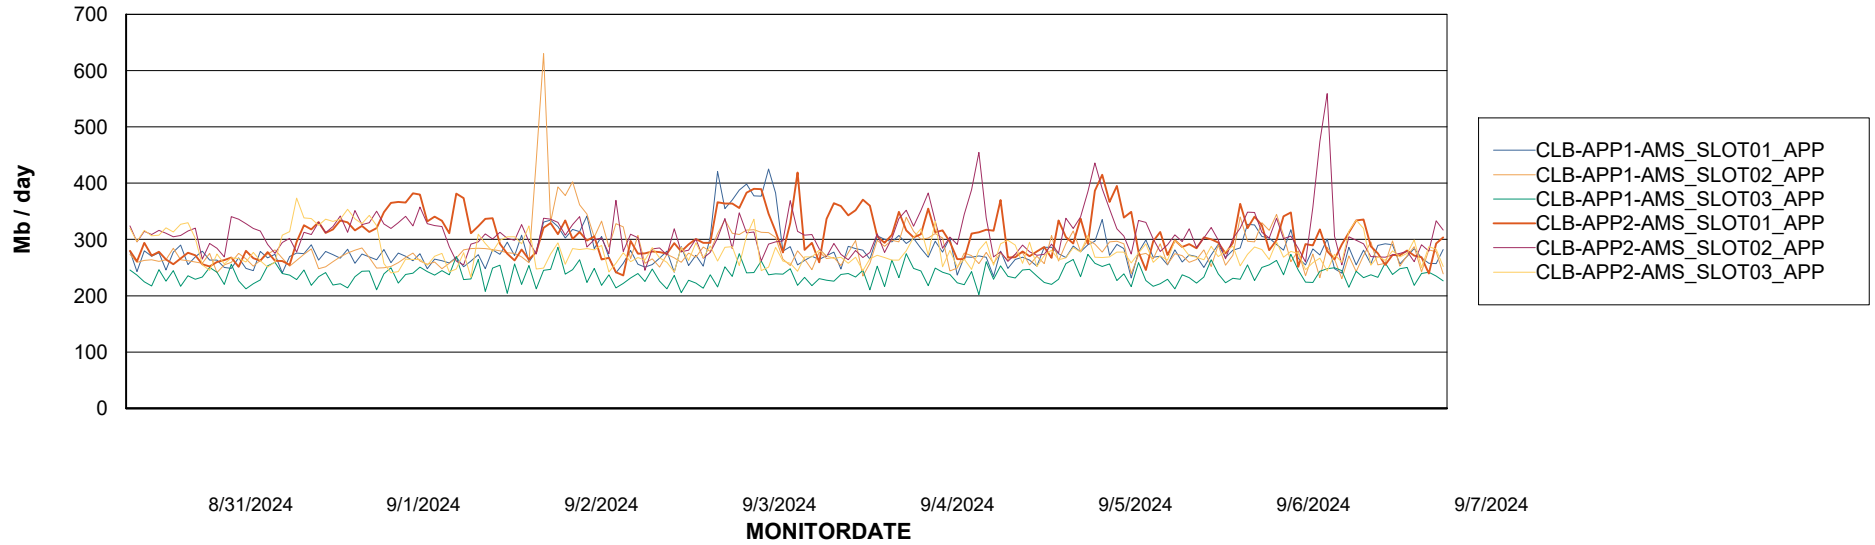

ABSSolute Application Server Services

Avg memory used per ABS Server Service