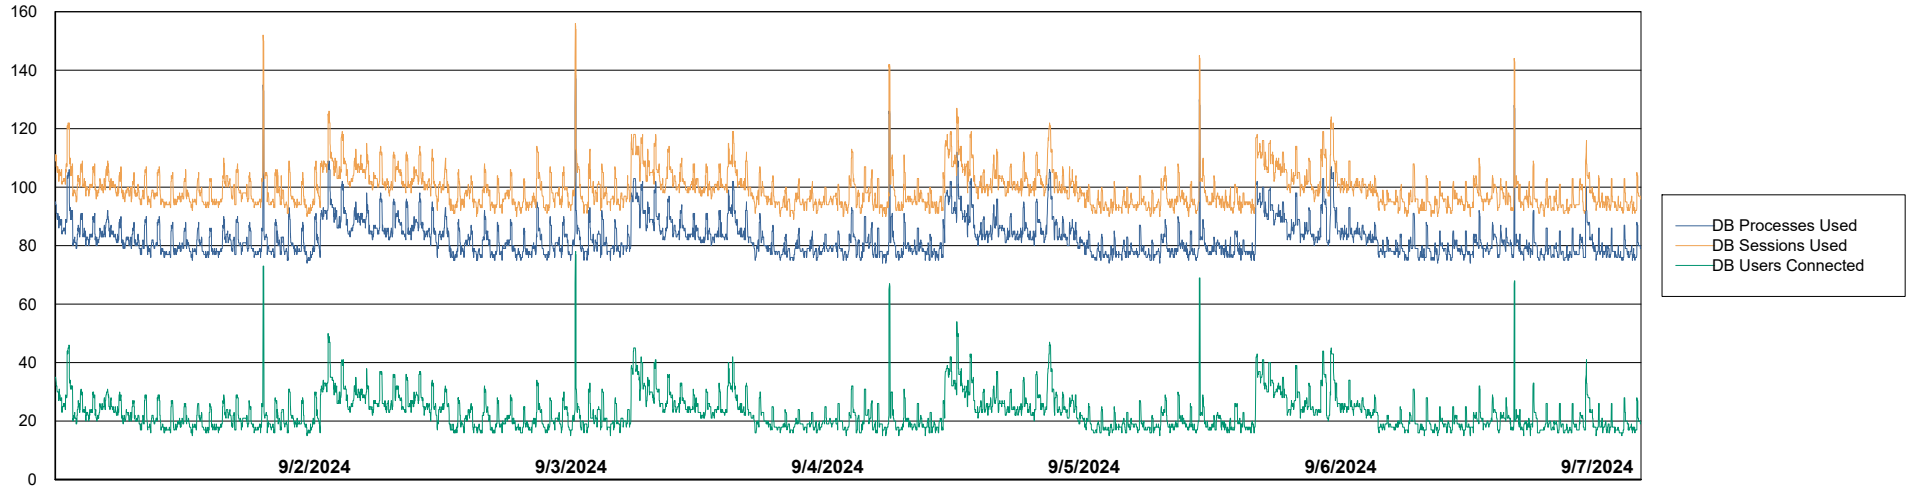

Database Performance: CLB-BI-AMS_ABS1_DB