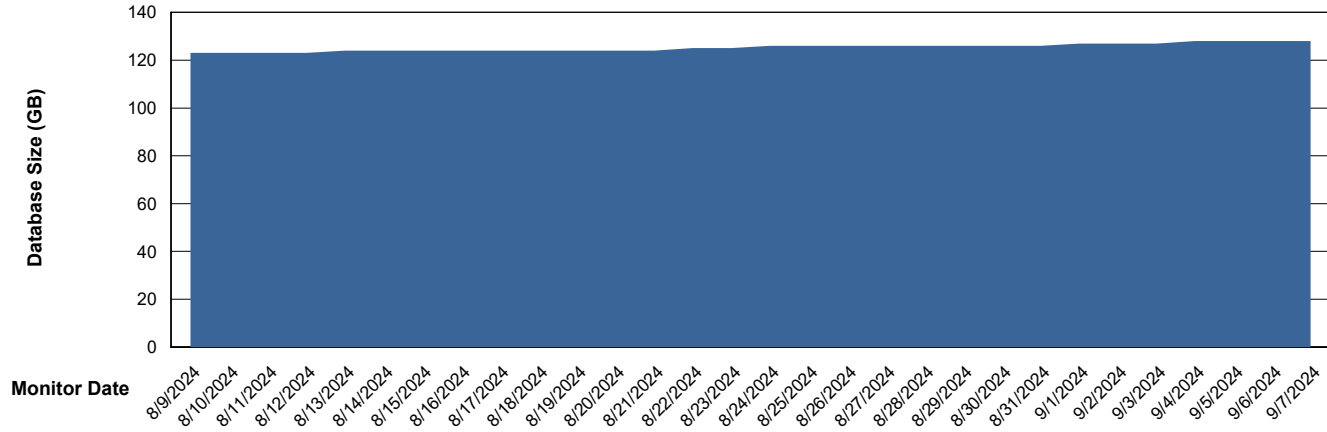

Weekly SLA Customer Report

Customer: CLB OCI AMS Production
Database ID: 196

Database Performance: CLB-BI-AMS_ABS1_DB

Weekly SLA Customer Report

Customer CLB OCI AMS Production
Database ID 196

Database Performance CLB-DBS1-AMS_PROD_ABS1

Weekly SLA Customer Report

Customer CLB OCI AMS Production
Database ID 196

DATABASE SIZE CLB-BI-AMS_ABS1_DB

Database growth over last month

DATABASE SIZE CLB-DBS1-AMS_PROD_ABS1

Database growth over last month