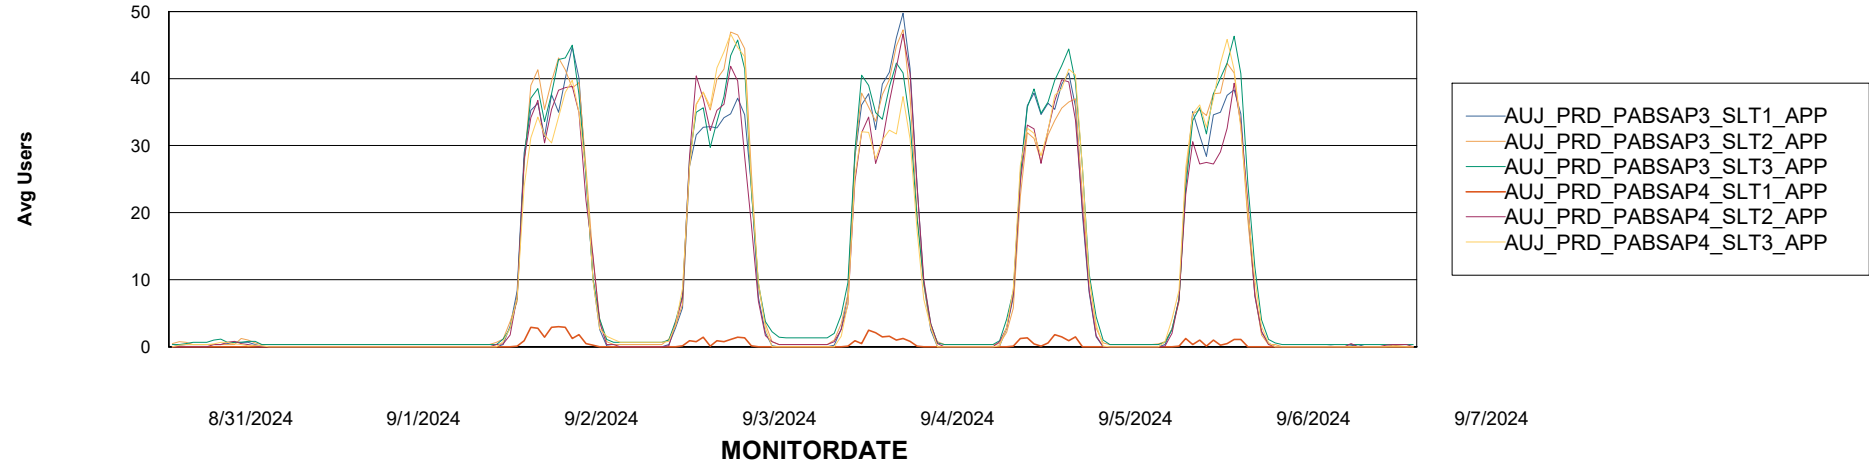

Avg users per day per ABS server