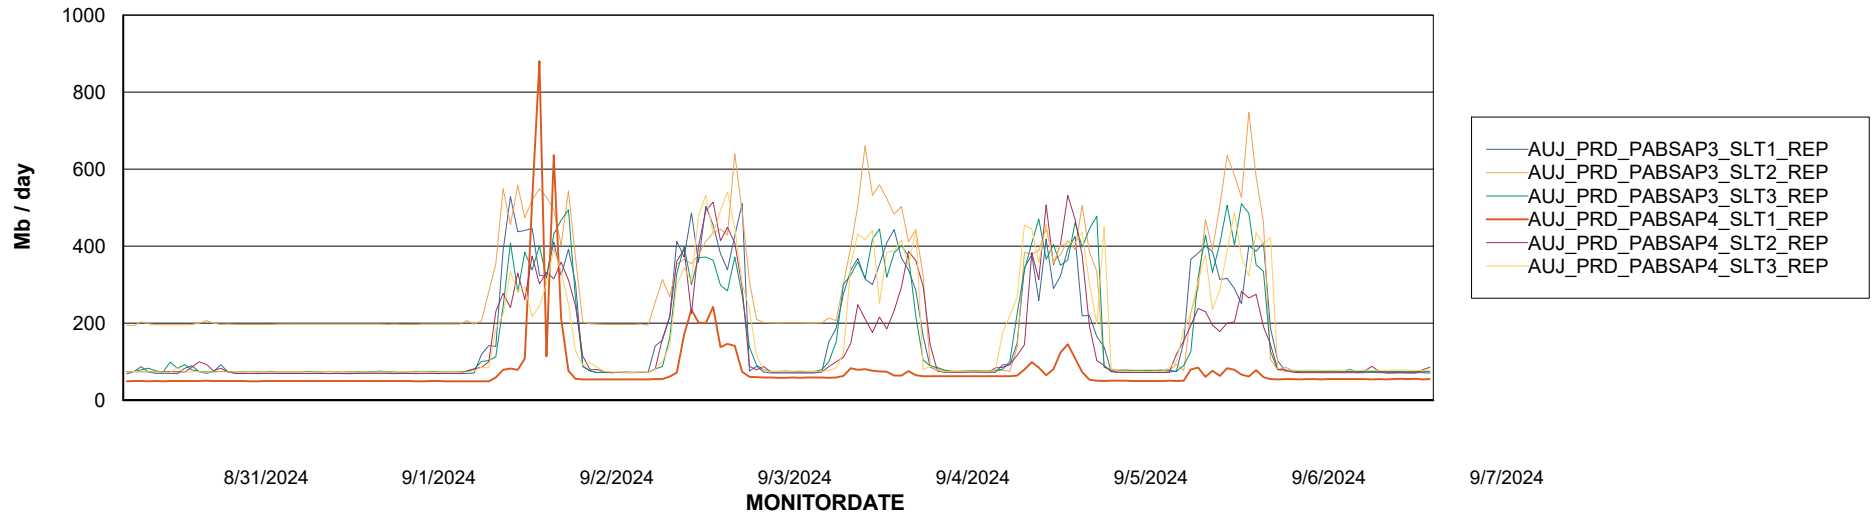

ABSSolute Application ReportServer Services

Avg memory used per ReportServer Service