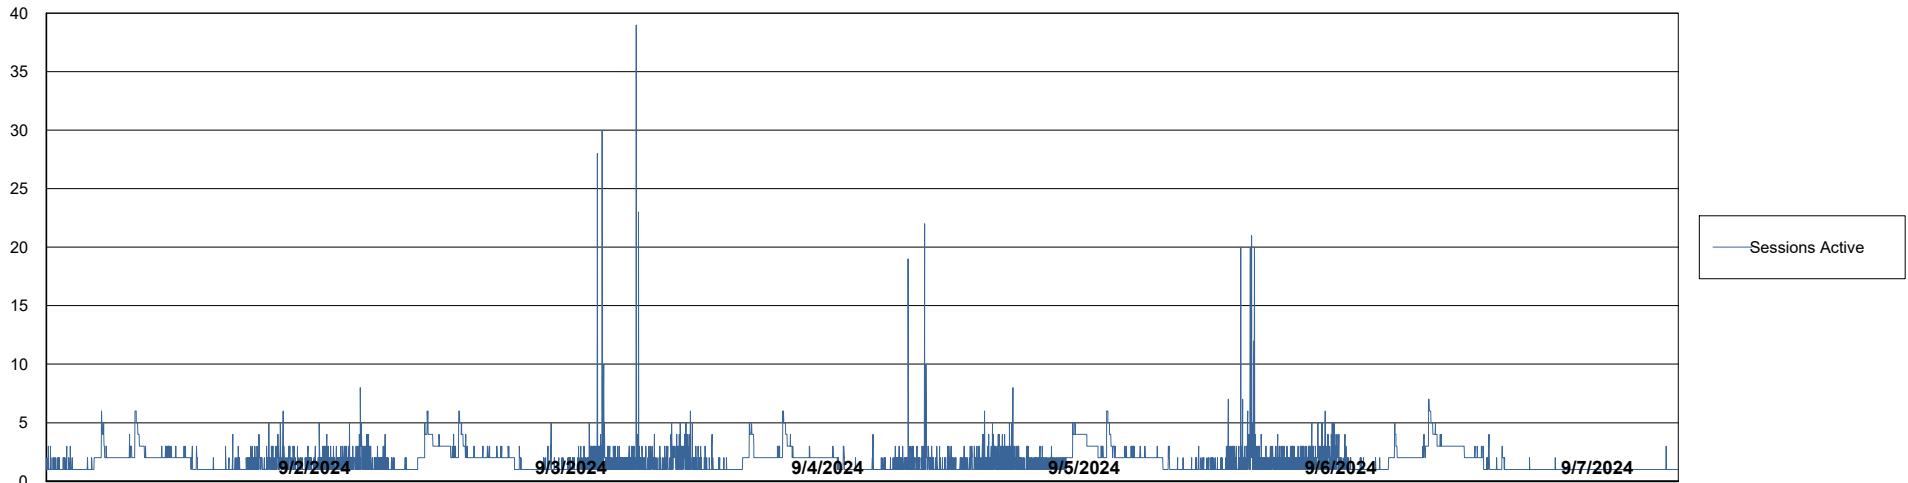

Database Performance AUJ_DB2_Primary