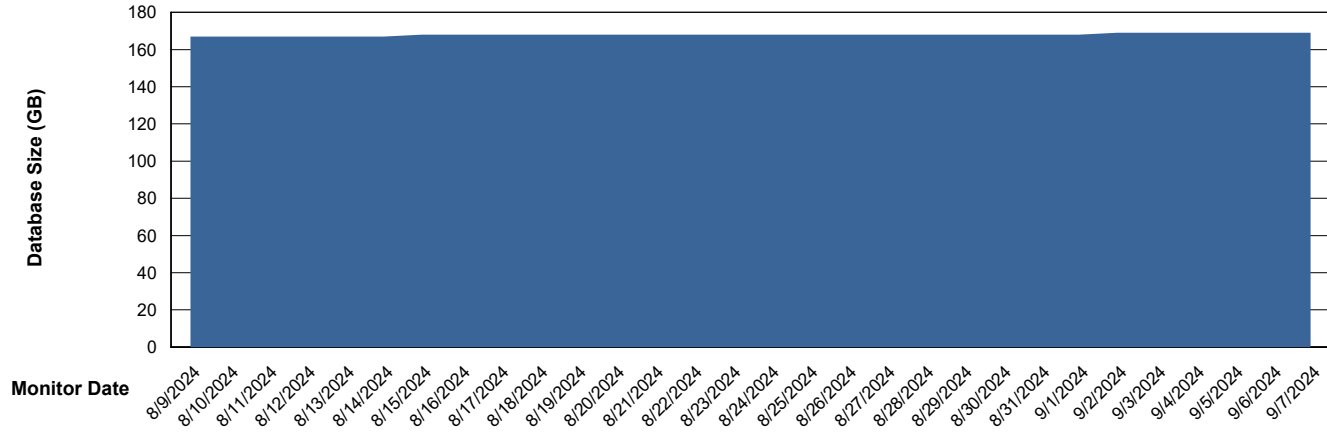

DATABASE SIZE AUJ_BI2_DB

Database growth over last month