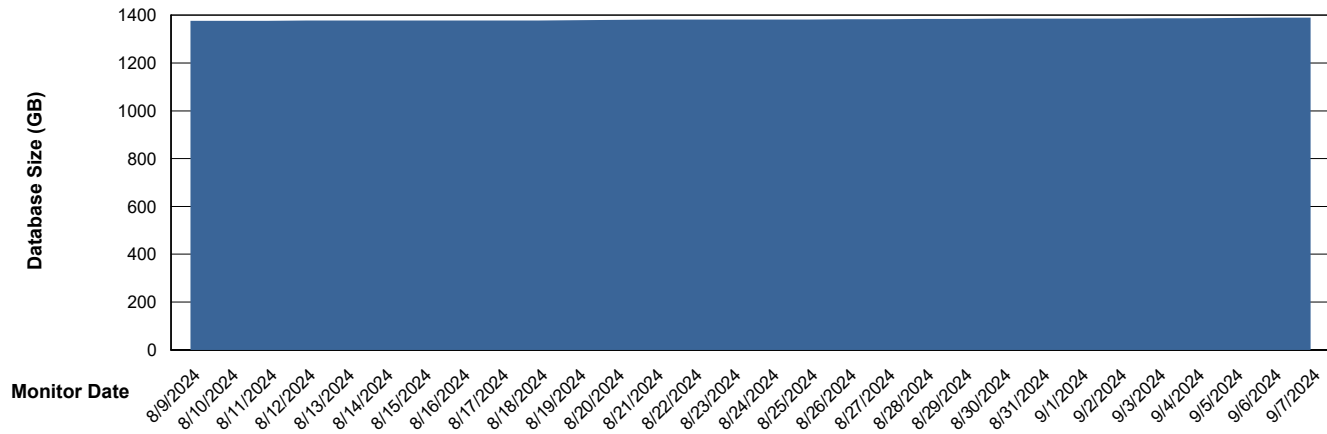

# Weekly SLA Customer Report

Customer AUJ\_Production  
Database ID 185

DATABASE SIZE AUJ\_BI2\_DB

### Database growth over last month

DATABASE SIZE AUJ\_DB2\_Primary

### Database growth over last month