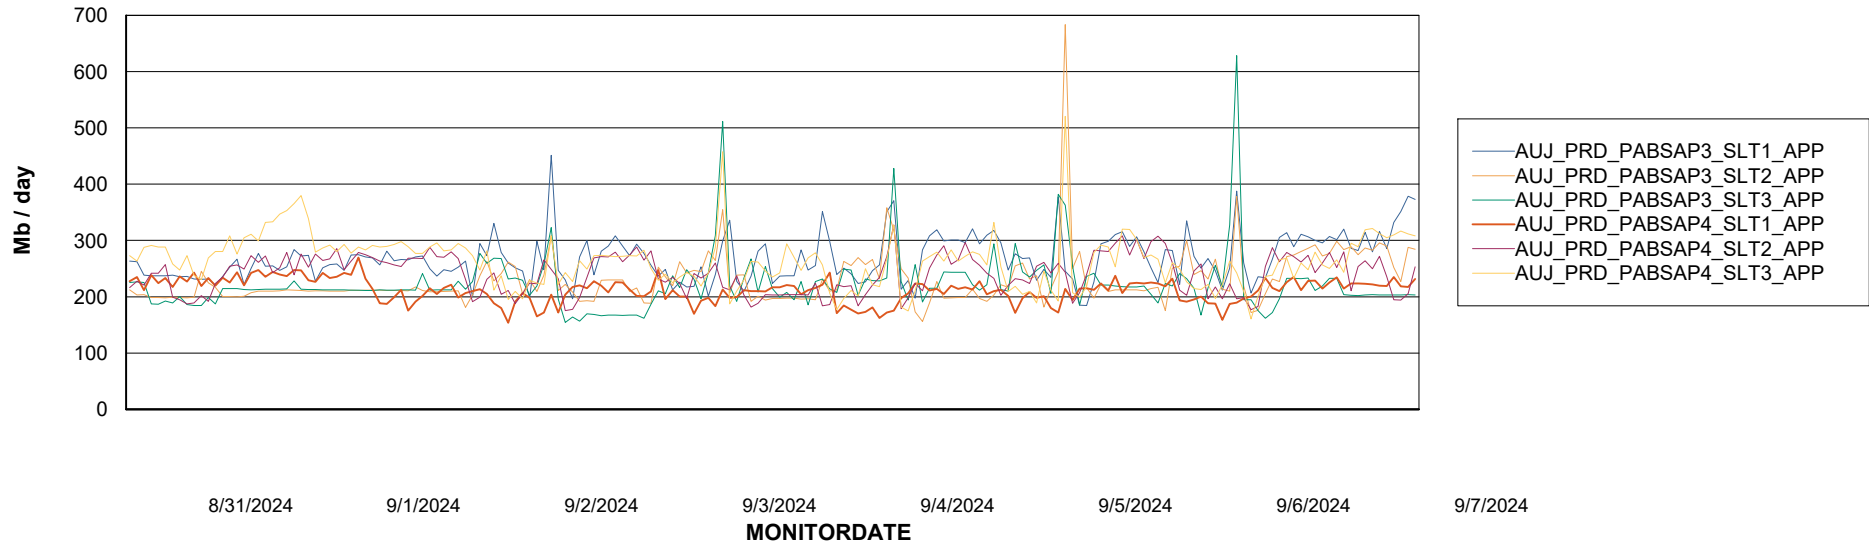

ABSSolute Application Server Services

Avg memory used per ABS Server Service