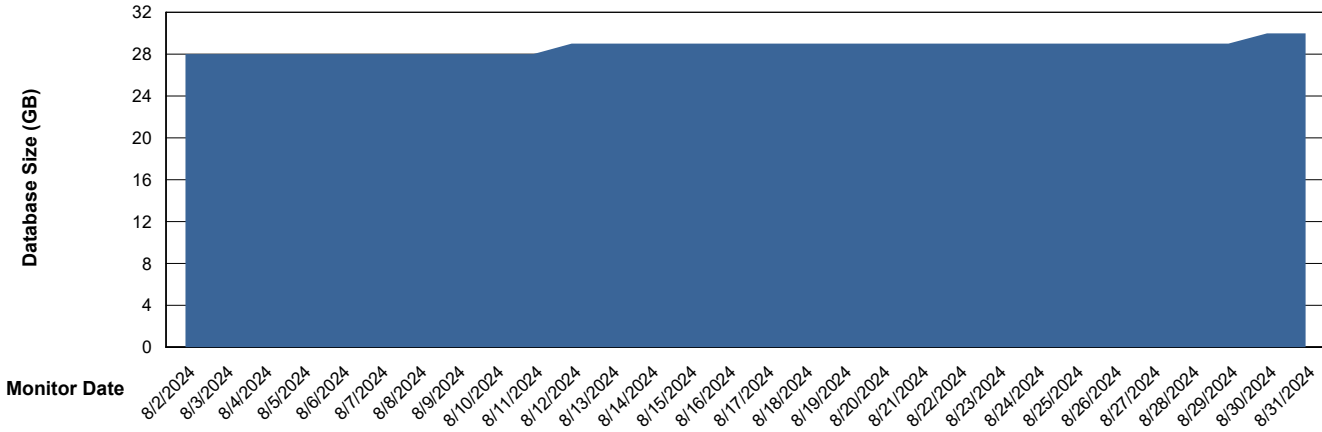

Weekly SLA Customer Report

Customer XMX Production (24/7)
Database ID 146

Database Performance XMX_PROD_ABSDB01_PRDB_ABS1

Weekly SLA Customer Report

Customer XMX Production (24/7)
Database ID 146

Database Performance XMX_PROD_ABSDB02_SBDB_HSBABS1

DB Processes Max 1,000
DB Processes Max 0
DB Processes Max 4

Weekly SLA Customer Report

Customer XMX Production (24/7)
 Database ID 146

DATABASE SIZE XMX_PROD_ABSDB01_PRDB_ABS1

Database growth over last month

Database Tablespace XMX_PROD_ABSDB01_PRDB_ABS1

Date	Tablespace Name	Filesize (Gb)	Usedsize (Gb)	Percentage free
8/31/2024	ABSDATA	16	13	19
	INDX	8	0	100
8/30/2024	ABSDATA	16	13	19
	INDX	8	0	100
8/29/2024	ABSDATA	16	13	19
	INDX	8	0	100
8/28/2024	ABSDATA	16	13	19
	INDX	8	0	100
8/27/2024	ABSDATA	16	13	20
	INDX	8	0	100
8/26/2024	ABSDATA	16	13	20
	INDX	8	0	100
8/25/2024	ABSDATA	16	13	20
	INDX	8	0	100

Weekly SLA Customer Report

Customer XMX Production (24/7)
Database ID 146

Standby Database Health XMX Production (24/7)

Recovery lag for last 7 days

Weekly SLA Customer Report

Customer XMX Production (24/7)
Database ID 146