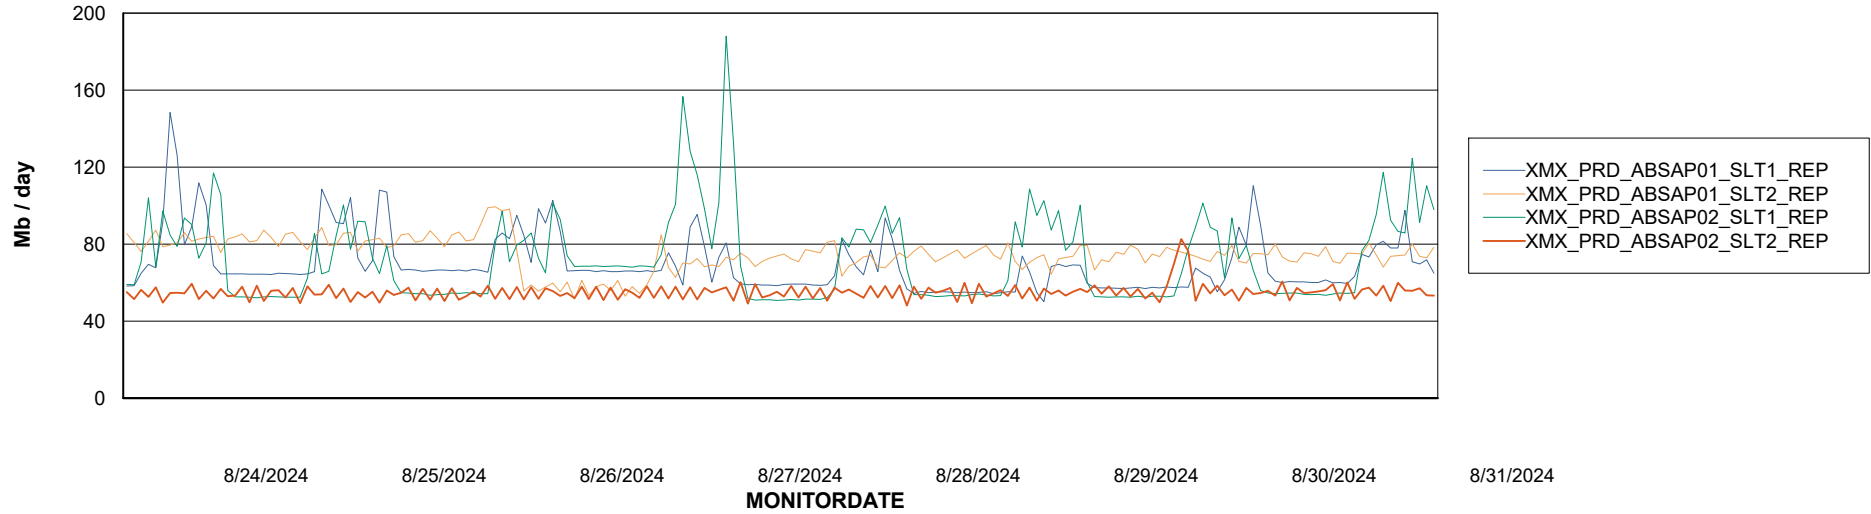

ABSSolute Application ReportServer Services

Avg memory used per ReportServer Service