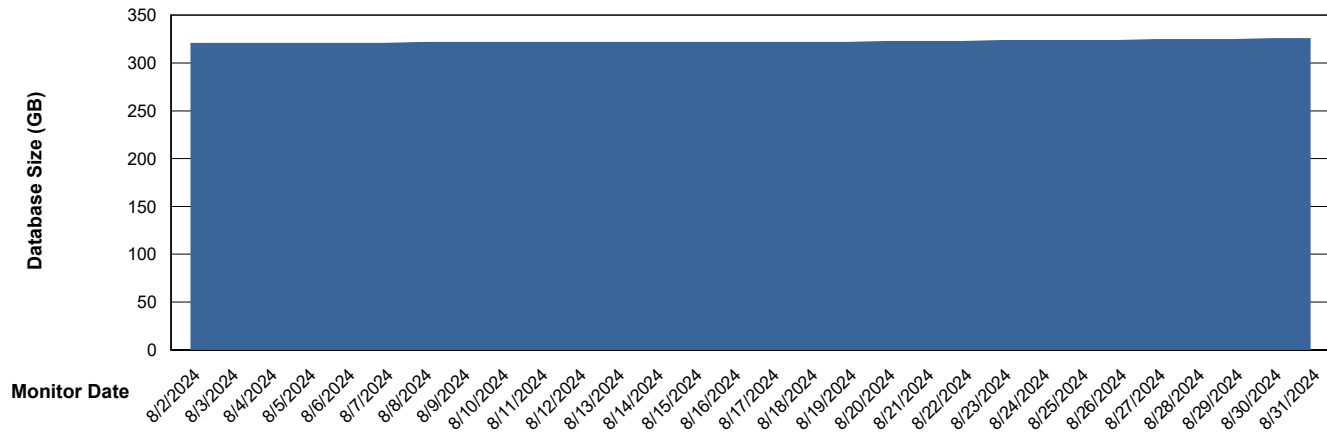

DATABASE SIZE VOS_PRD_ABSORA1-2022_ABS1

Database growth over last month