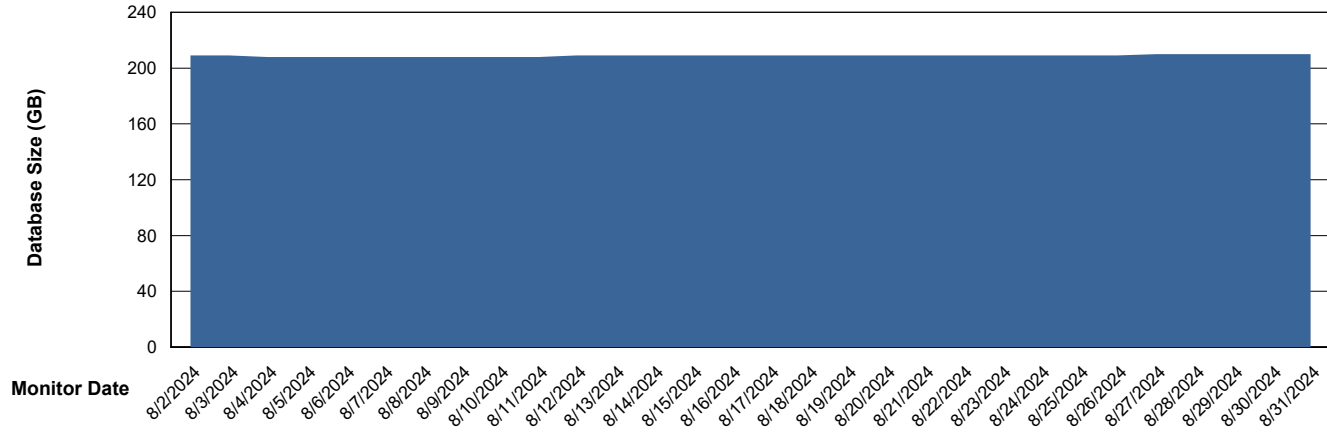

DATABASE SIZE VOS_PRD_ABSBI-2018_ABS1

Database growth over last month