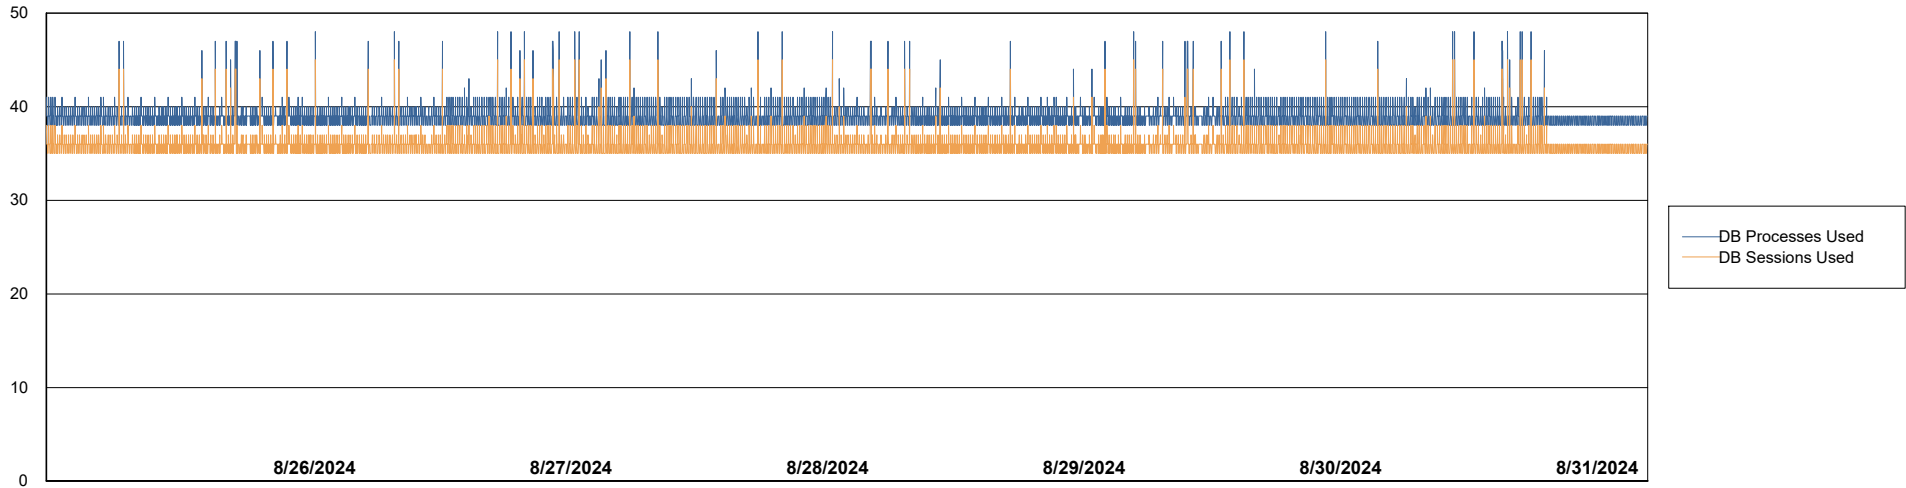

Database Performance VOS_PRD_ABSORA2-2022_HSBABS1

DB Processes Max 1,000