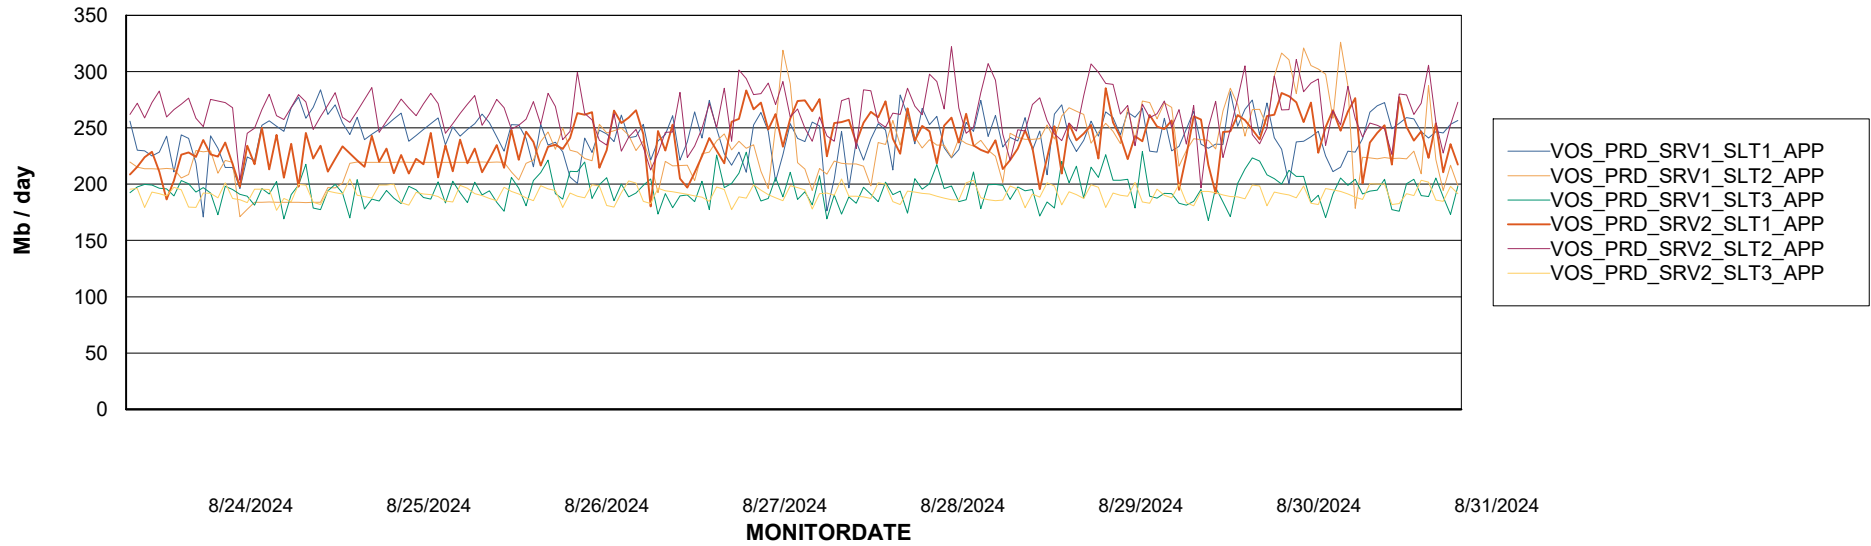

ABSSolute Application Server Services

Avg memory used per ABS Server Service