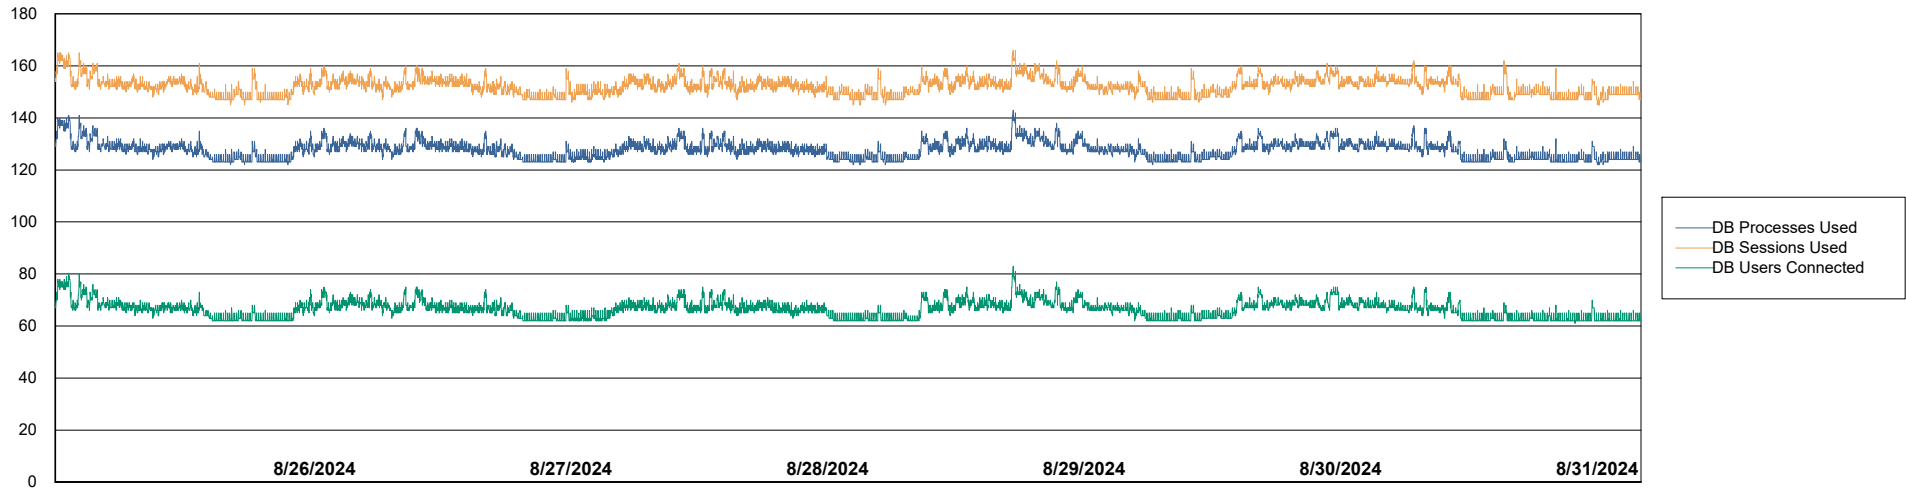

Weekly SLA Customer Report

Customer VOS_Production
Database ID 143

Database Performance VOS_PRD_ABSBI-2018_ABS1

Weekly SLA Customer Report

Customer VOS_Production
Database ID 143

Database Performance VOS_PRD_ABSORA1-2022_ABS1