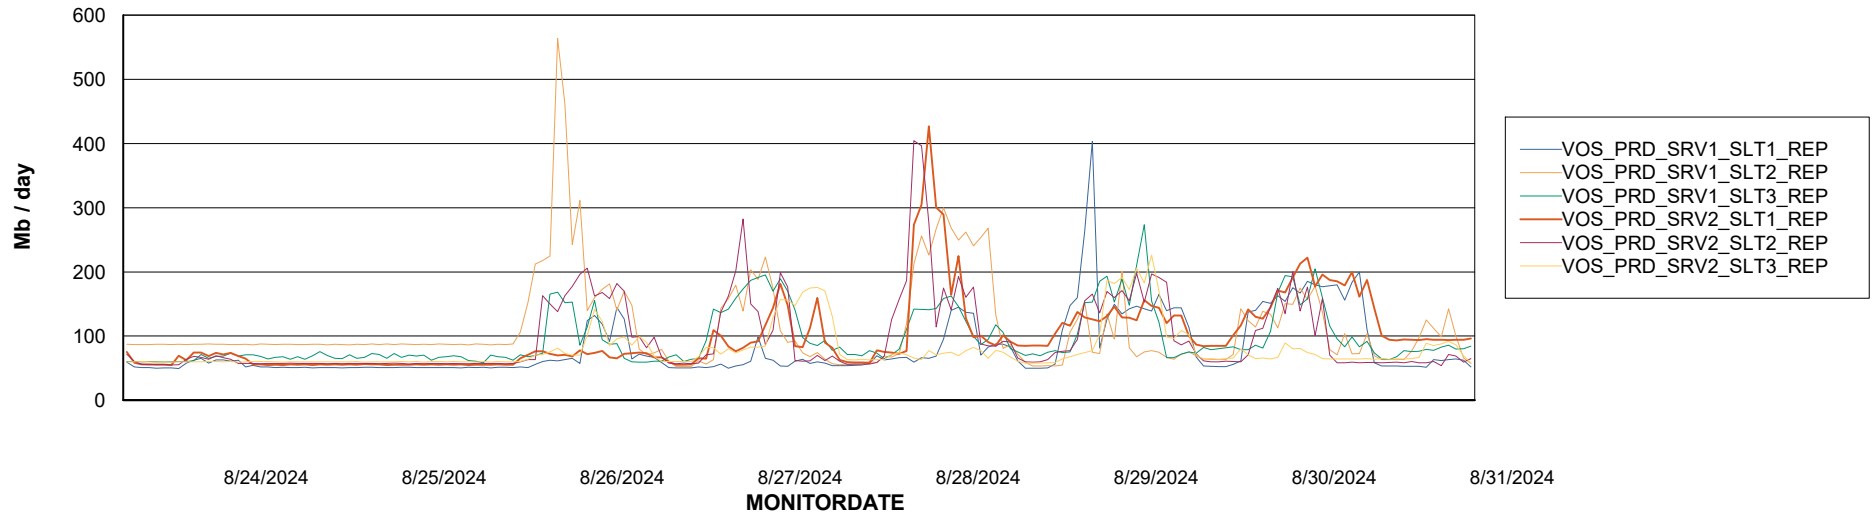

ABSSolute Application ReportServer Services

Avg memory used per ReportServer Service