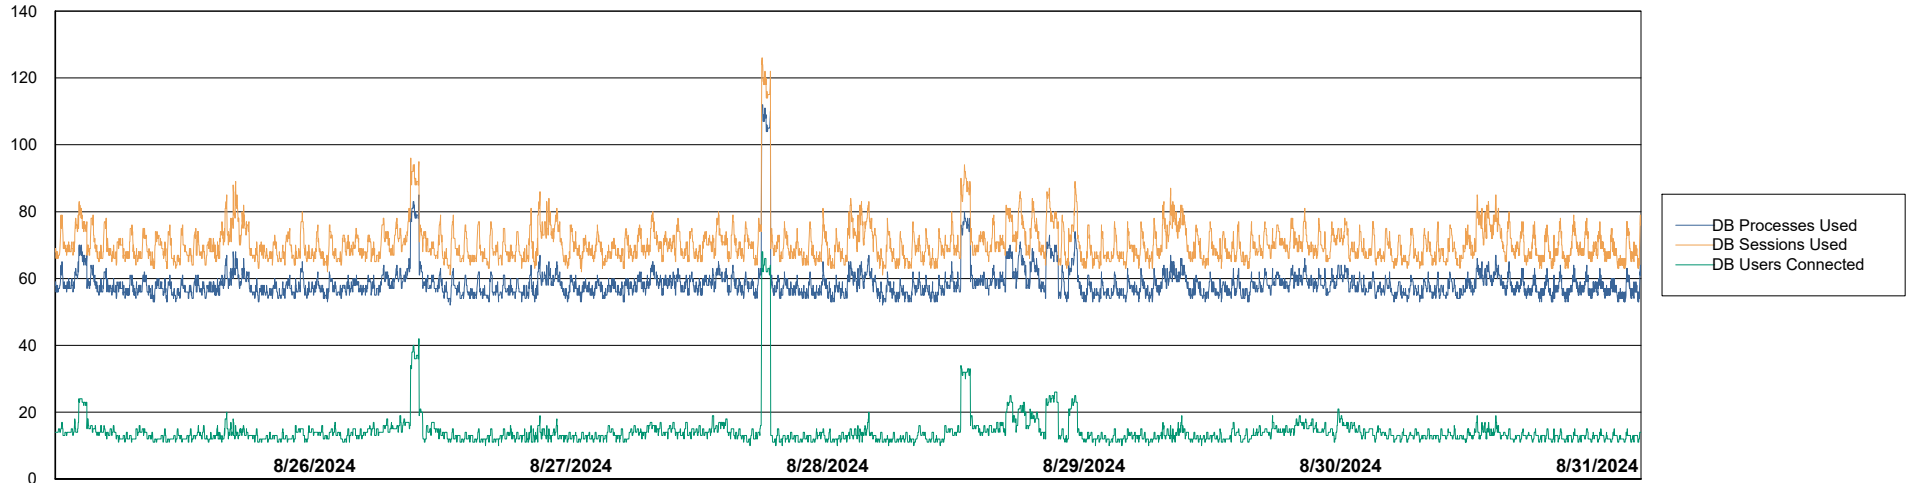

Database Performance VOS_PRD_ABSBI-2018_ABS1