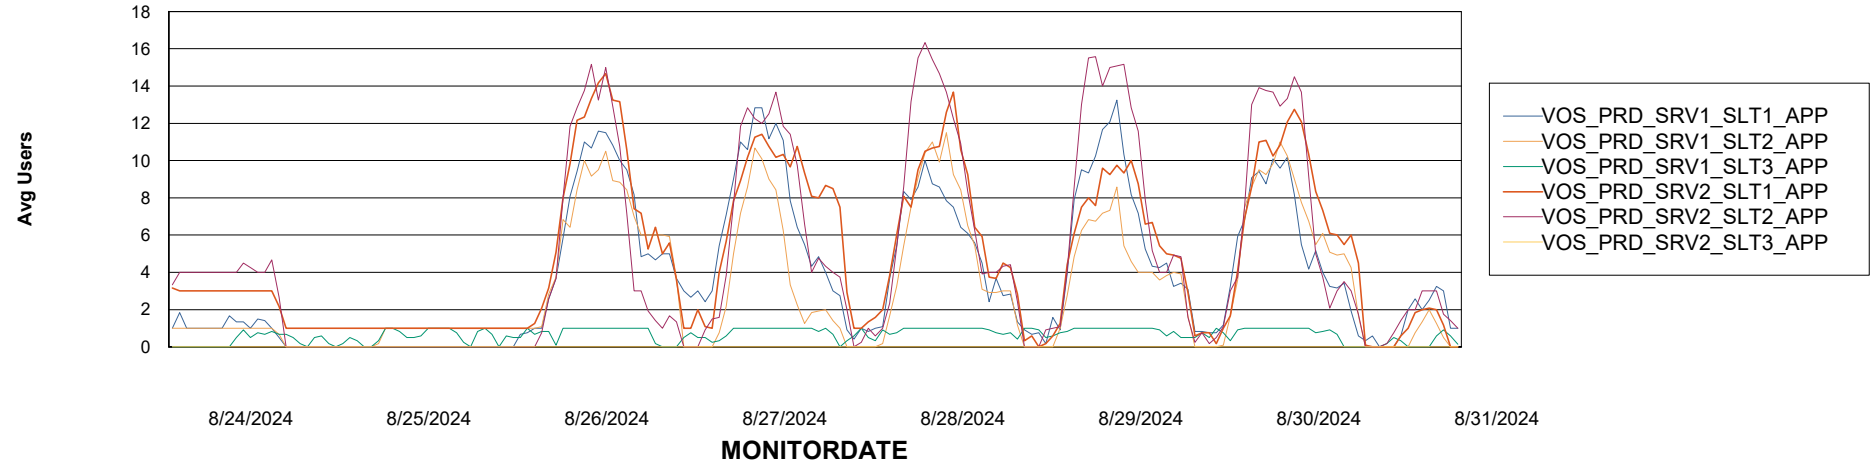

| | |
|-----------------|------|
| Thu, 29-08-2024 | None |
| Tue, 27-08-2024 | None |
| Thu, 29-08-2024 | None |
| Sun, 25-08-2024 | None |
| Mon, 26-08-2024 | None |
| Wed, 28-08-2024 | None |
| Sun, 25-08-2024 | None |
| Mon, 26-08-2024 | None |
| Fri, 30-08-2024 | None |
| Wed, 28-08-2024 | None |
| Fri, 30-08-2024 | None |
| Tue, 27-08-2024 | None |
| Sat, 31-08-2024 | None |
| Sat, 31-08-2024 | None |

Weekly SLA Customer Report

Customer VOS_Production
Database ID 143

ABSSolute Application Server Services

Avg memory used per ABS Server Service

Avg users per day per ABS server

Weekly SLA Customer Report

Customer VOS_Production
Database ID 143