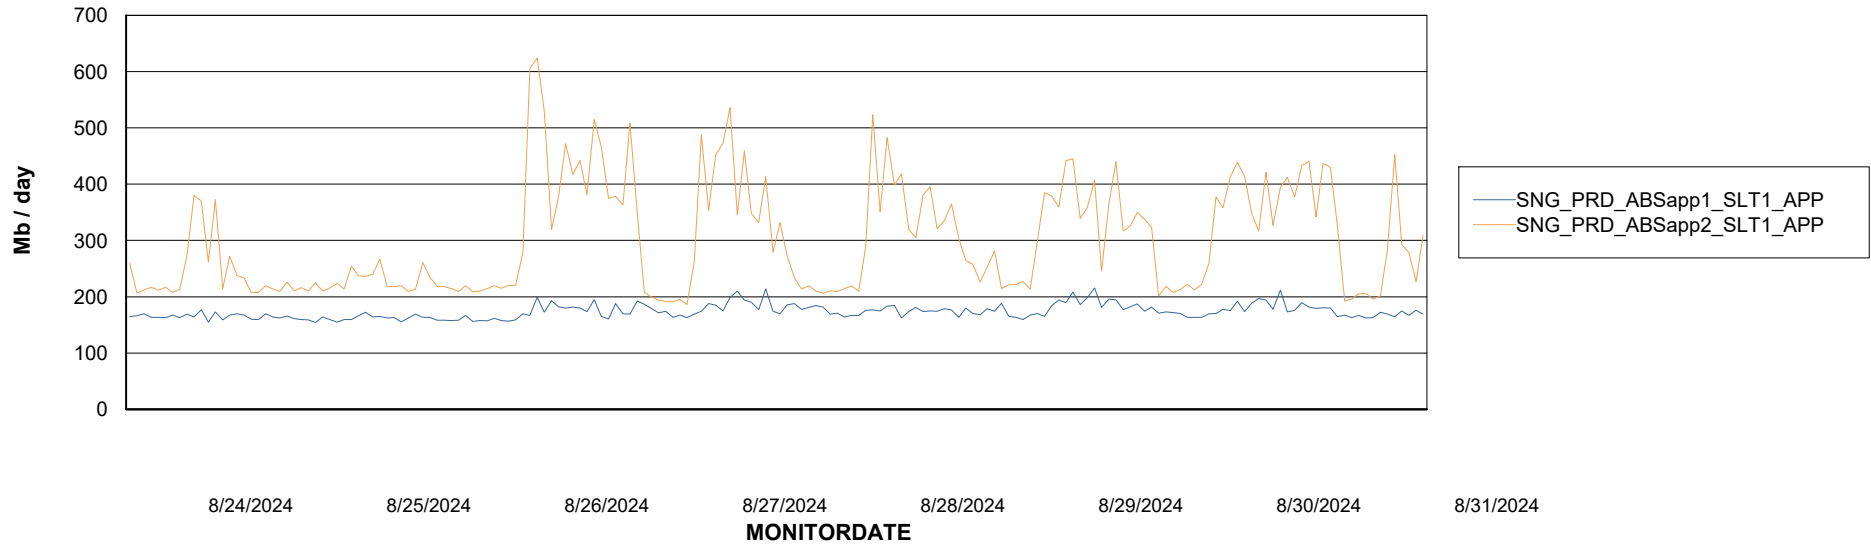

ABSSolute Application Server Services

Avg memory used per ABS Server Service