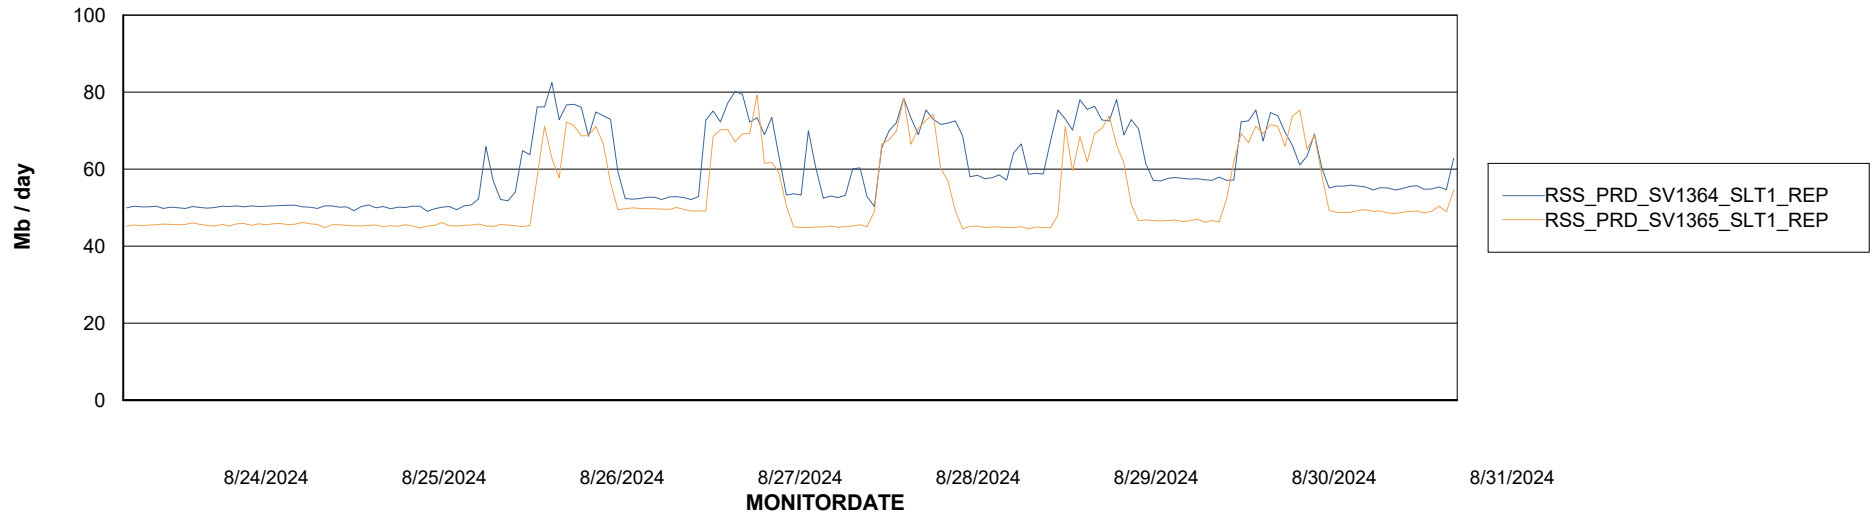

Avg memory used per ABS Server Service

Avg users per day per ABS server

Weekly SLA Customer Report

Customer RSS Production
Database ID 52

ABSSolute Application ReportServer Services

Avg memory used per ReportServer Service