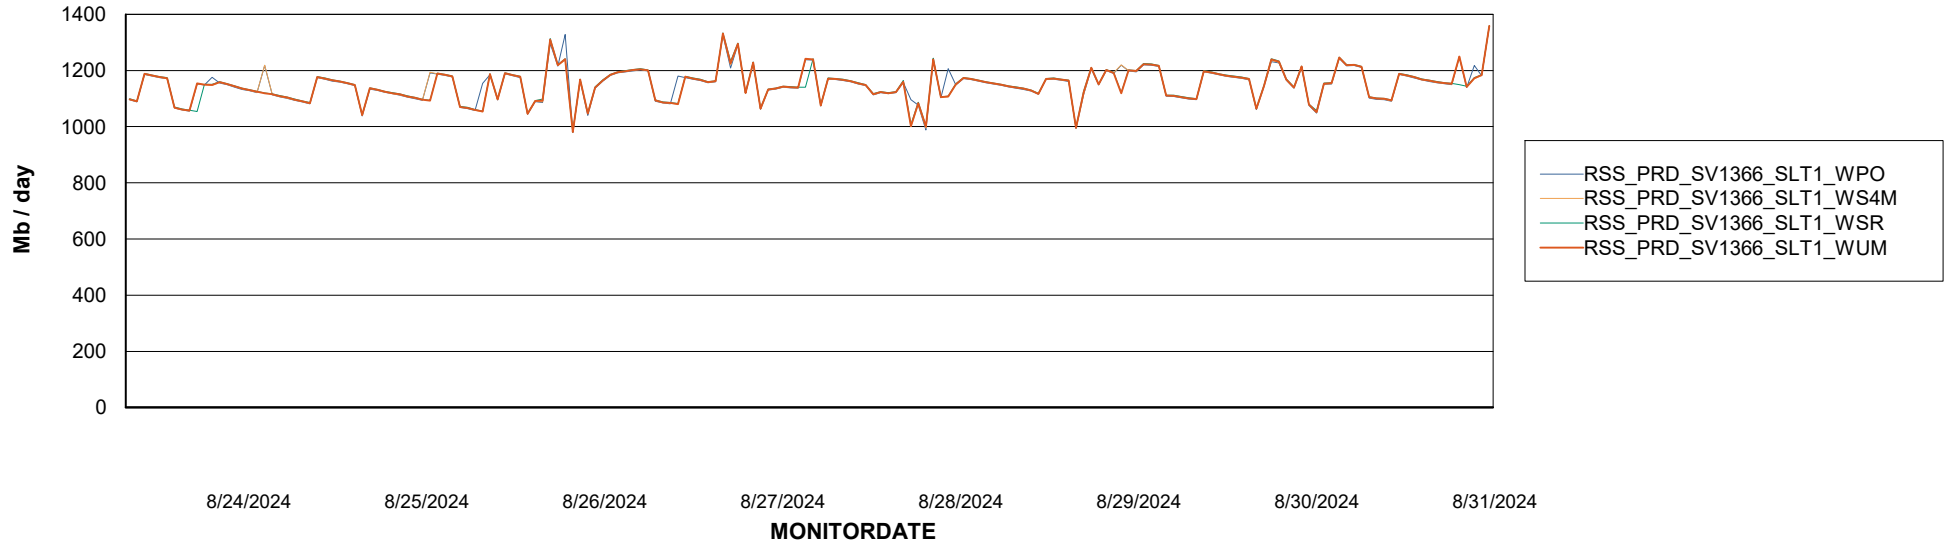

ABSSolute Web Component Services

Avg memory used per ABS Web component