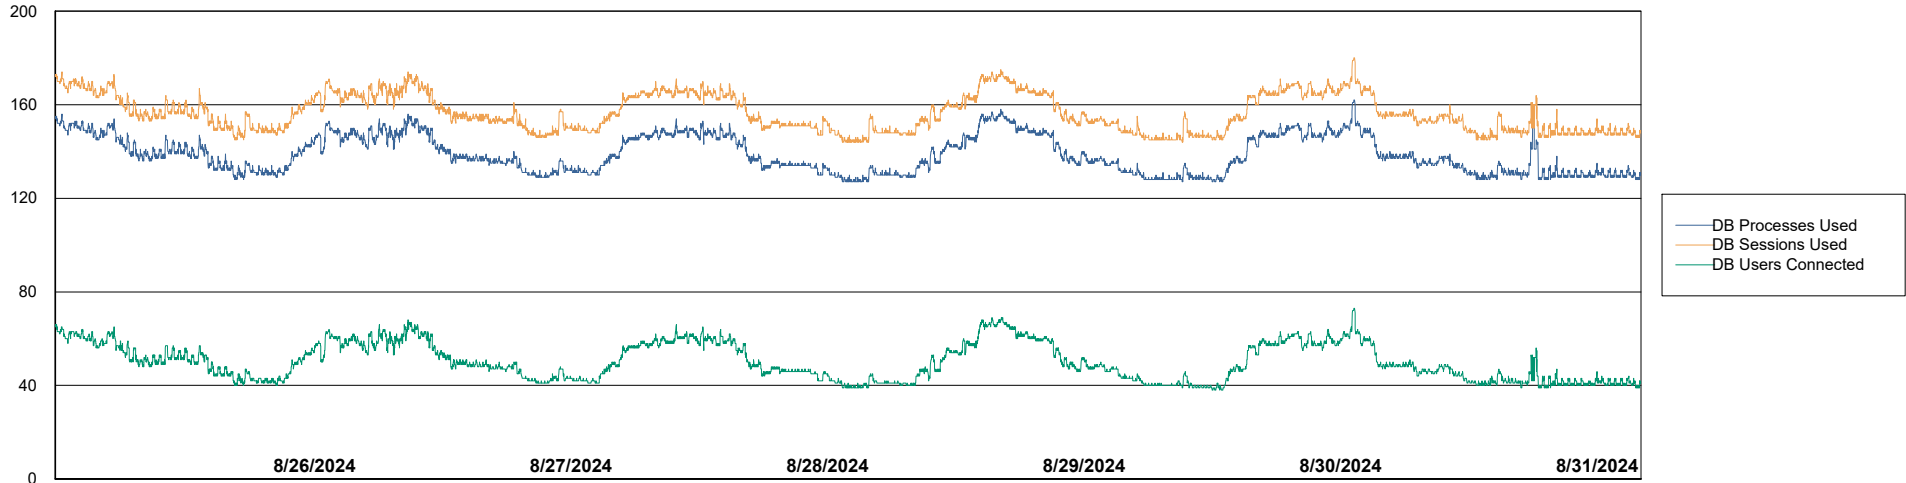

Database Performance RFL_PRD_ABS01_DB