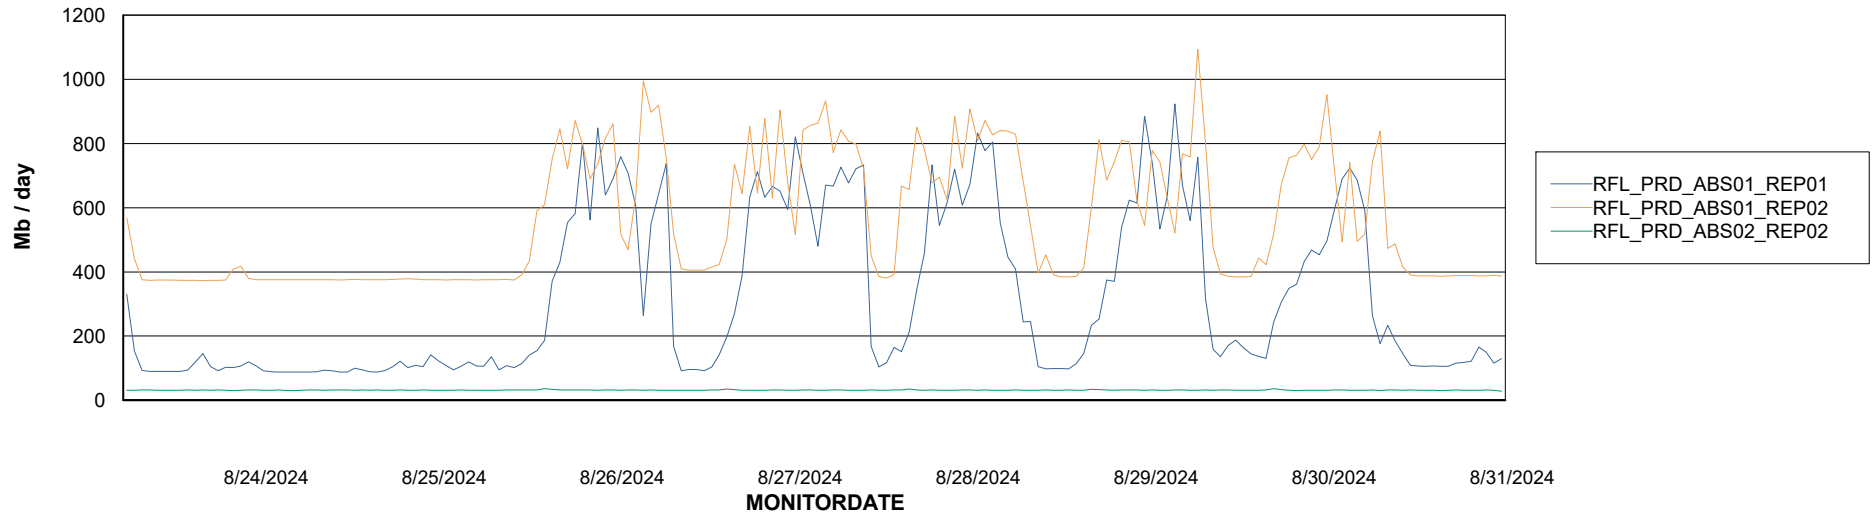

ABSSolute Application ReportServer Services

Avg memory used per ReportServer Service