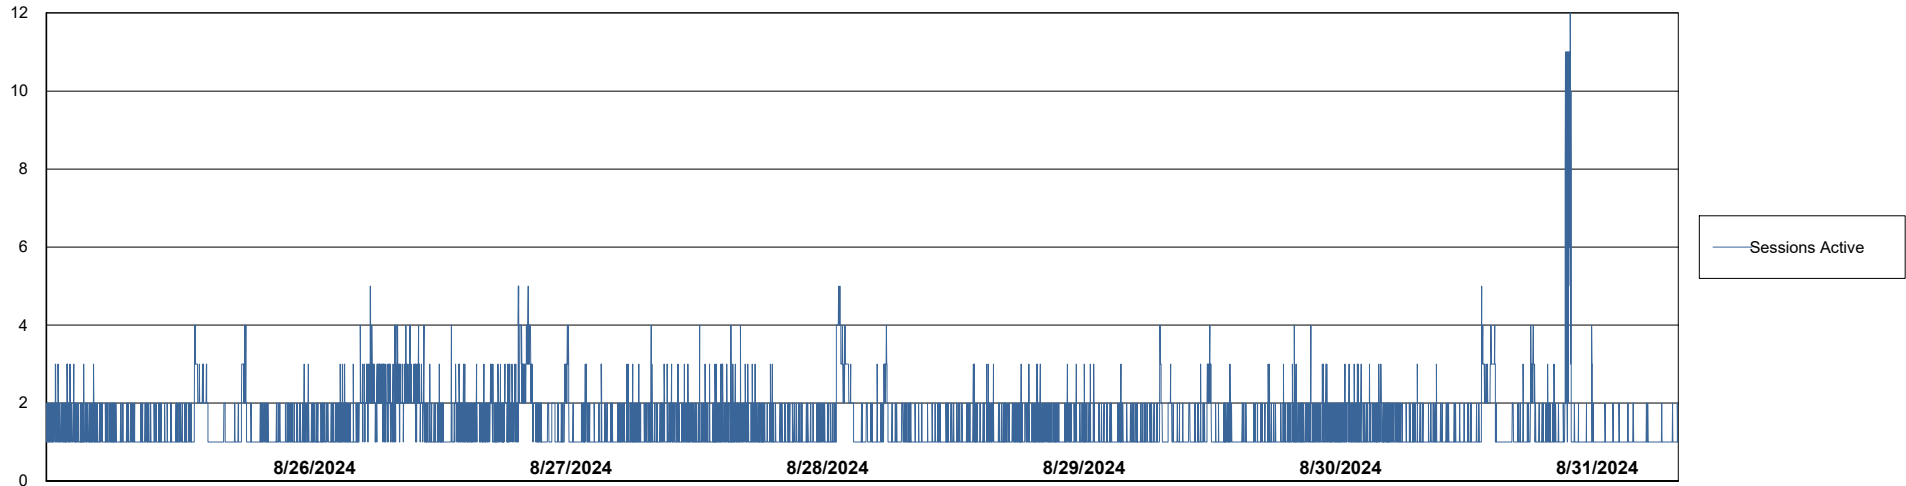

Database Performance RFL_PRD_ABS01_DB