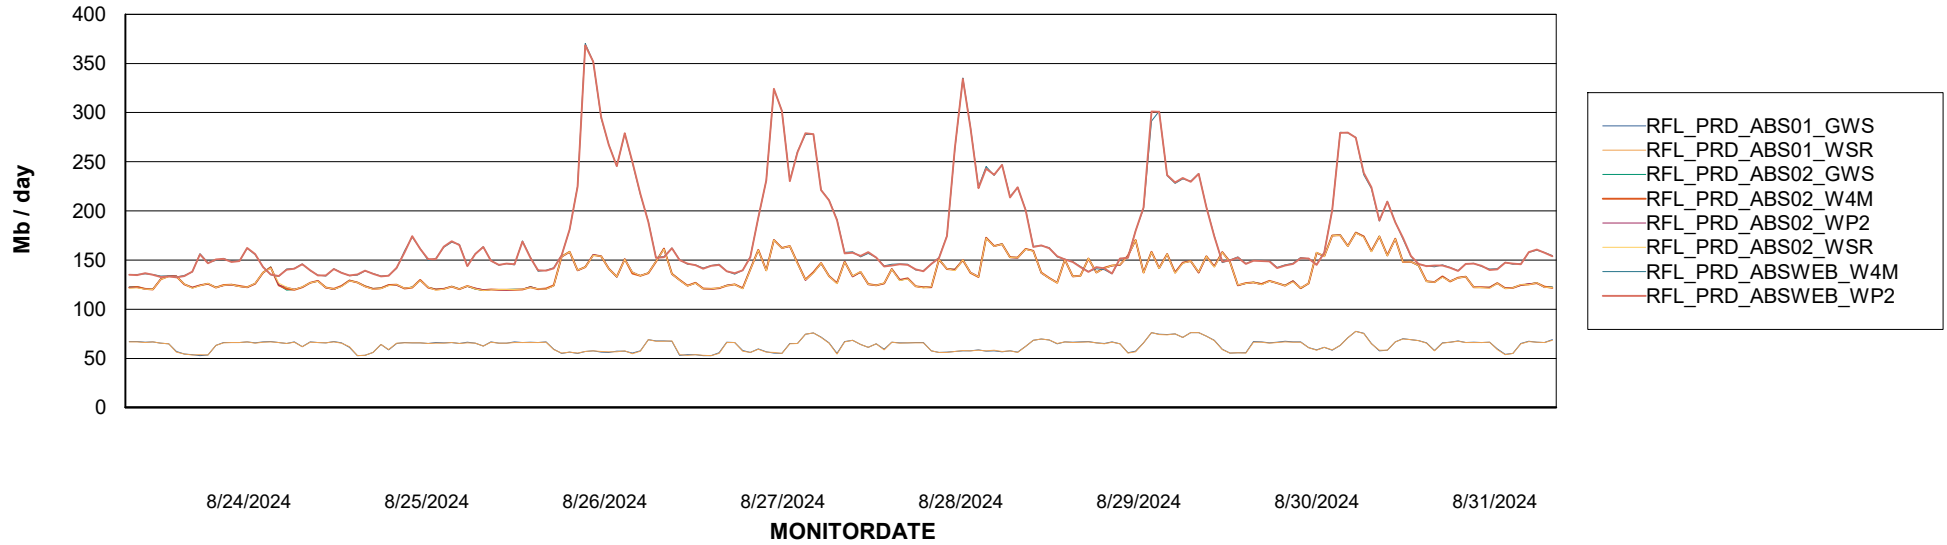

ABSSolute Web Component Services

Avg memory used per ABS Web component