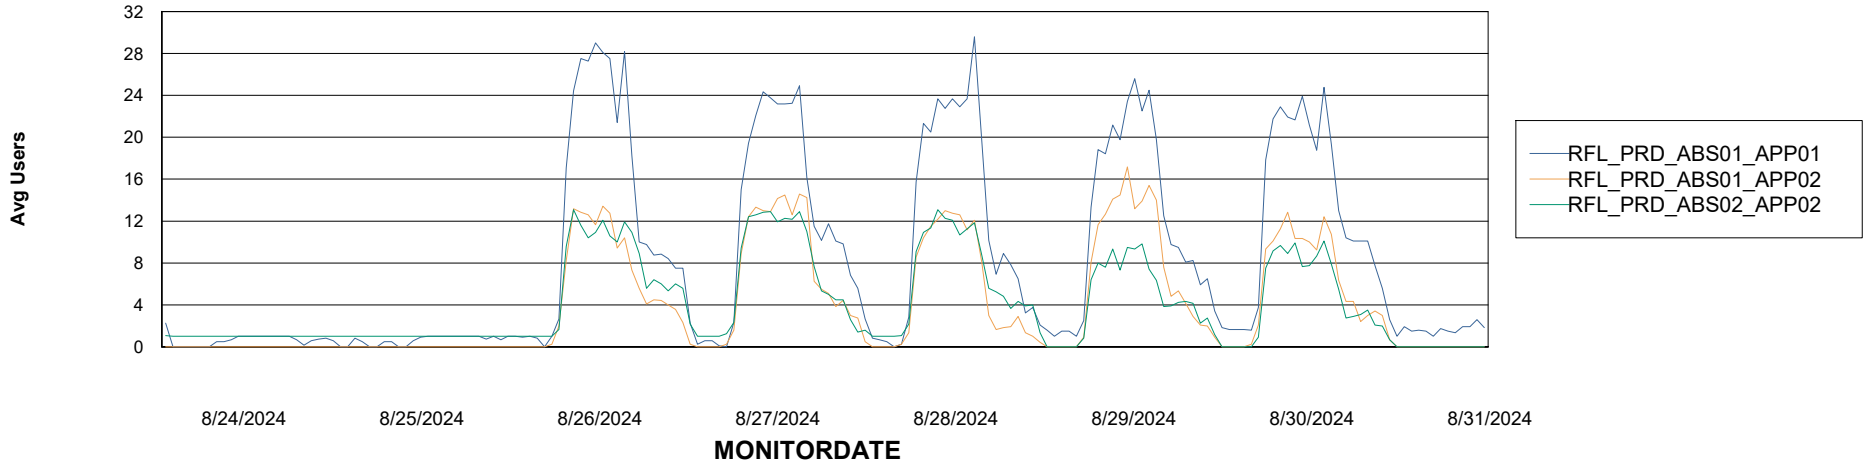

Avg users per day per ABS server