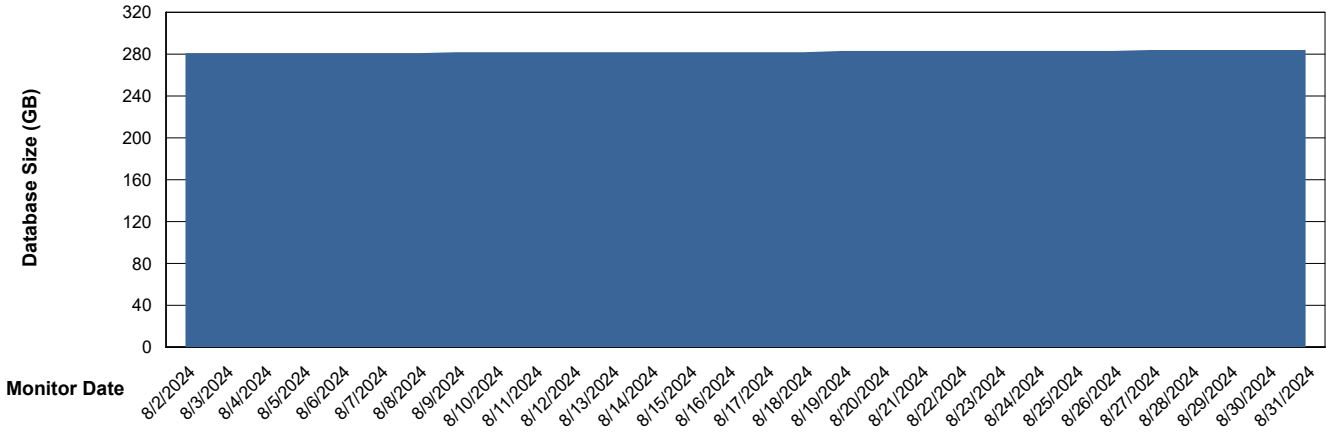

Database growth over last month

Database Tablespace RFL_PRD_ABS01_DB

Date	Tablespace Name	Filesize (Gb)	Usedsize (Gb)	Percentage free
8/31/2024	ABSDATA	100	80	20
	INDX	224	191	15
8/30/2024	ABSDATA	100	80	20
	INDX	224	191	15
8/29/2024	ABSDATA	100	80	20
	INDX	224	190	15
8/28/2024	ABSDATA	100	80	20
	INDX	224	190	15
8/27/2024	ABSDATA	100	80	20
	INDX	224	190	15
8/26/2024	ABSDATA	100	80	20
	INDX	224	190	15
8/25/2024	ABSDATA	100	80	20
	INDX	224	190	15