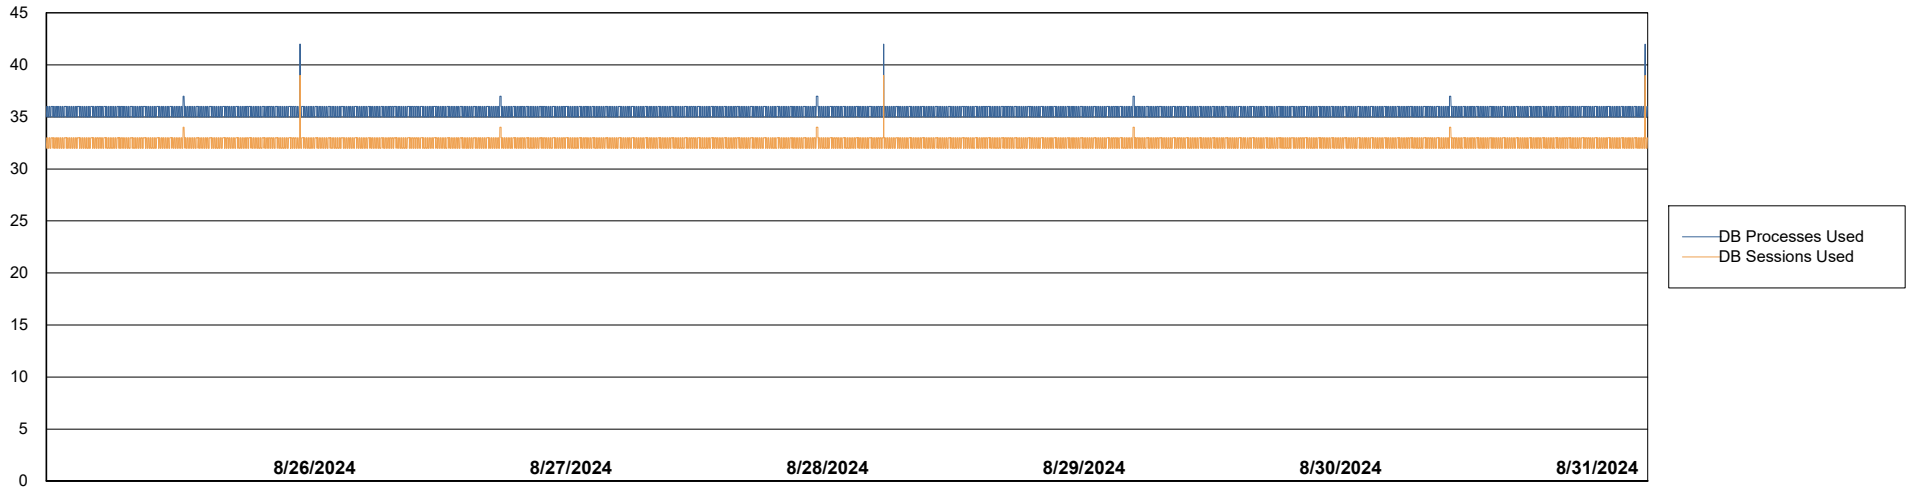

Database Performance PHS_PRD_GCAB993B_HSBABS1

DB Processes Max 1,000