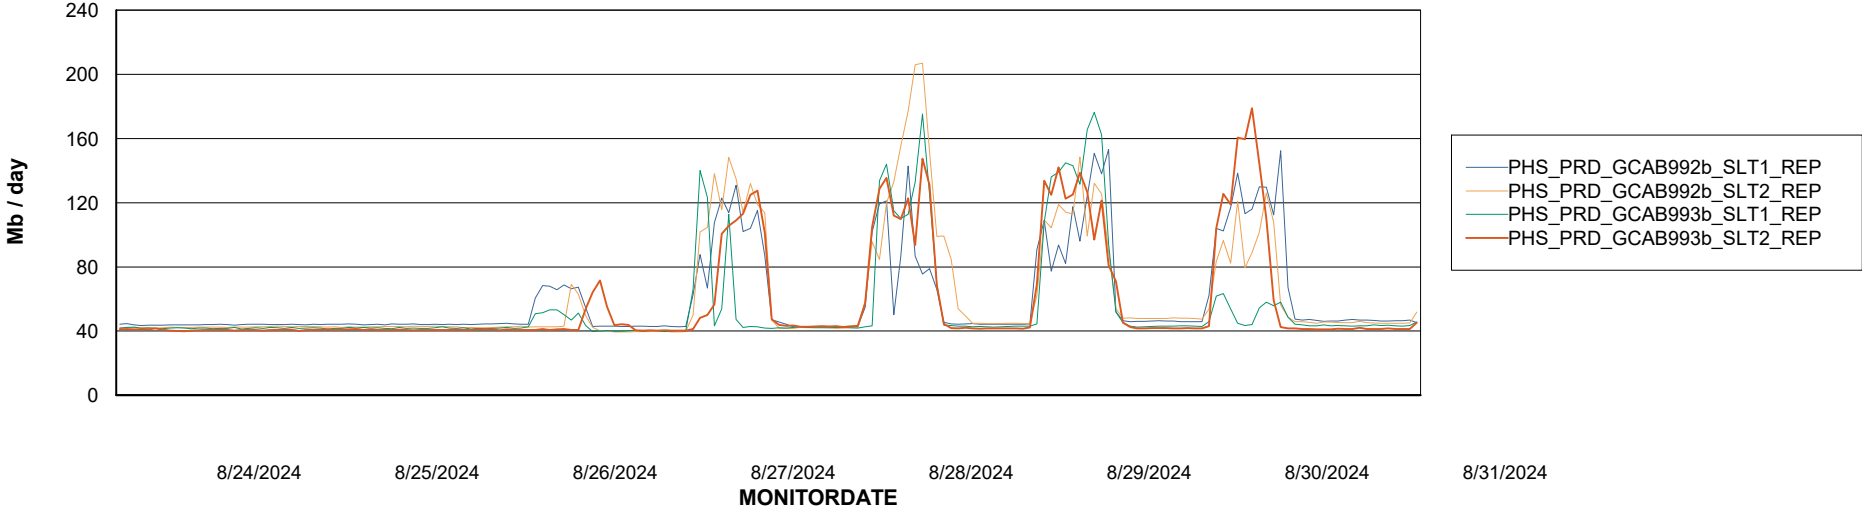

ABSSolute Application ReportServer Services

Avg memory used per ReportServer Service