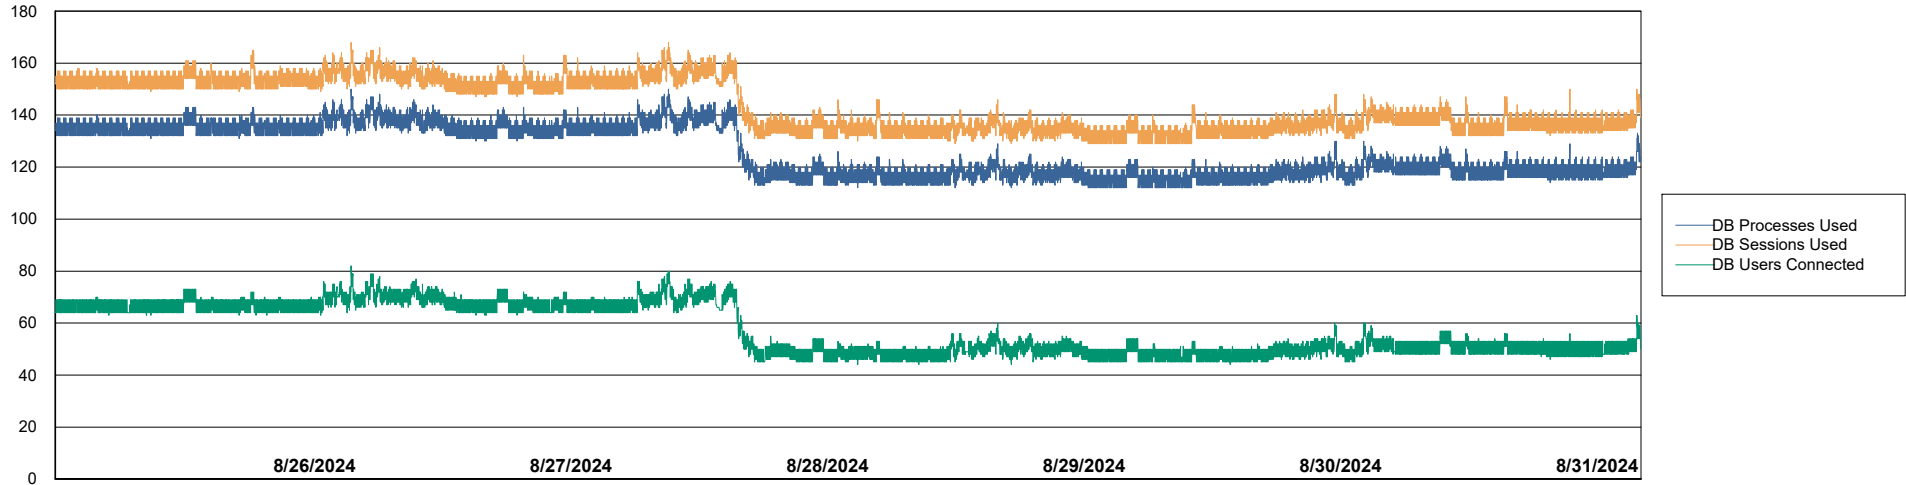

Database Performance PHS_PRD_GCAB992B_ABS1