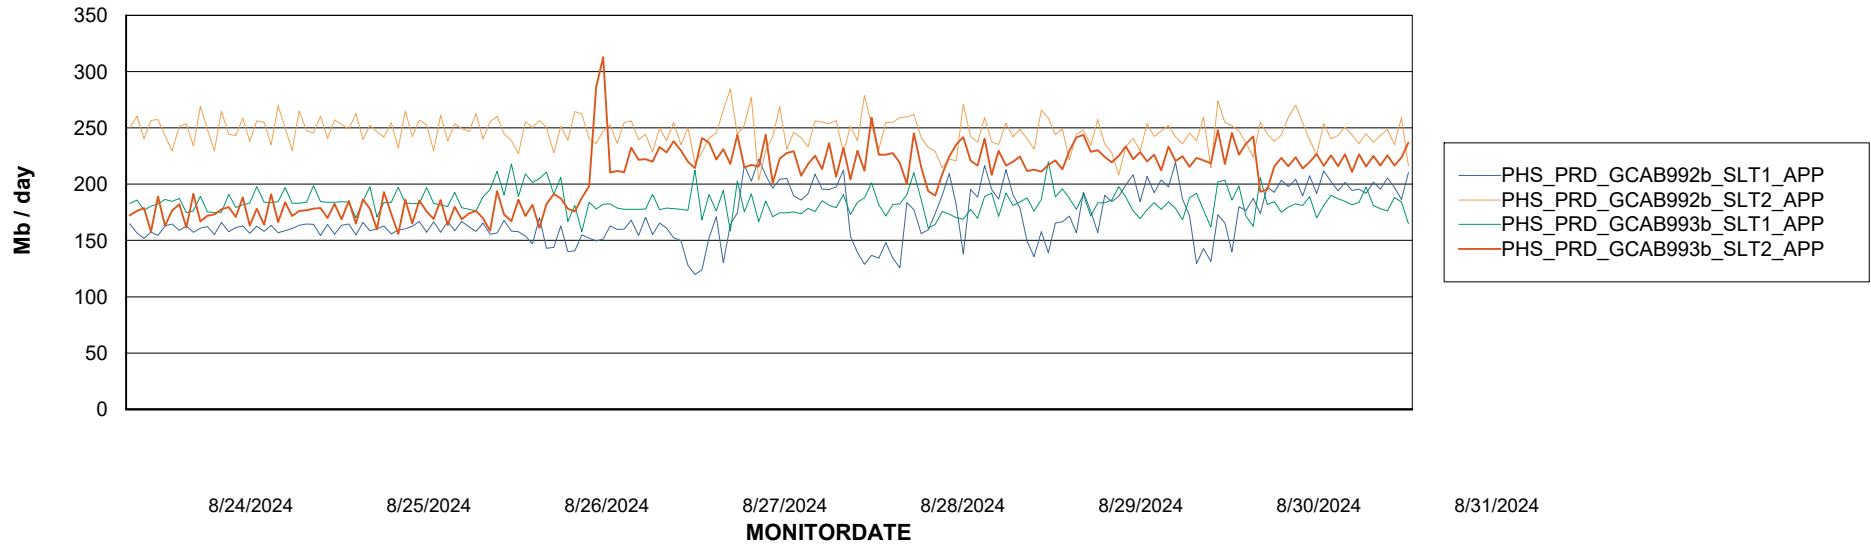

ABSSolute Application Server Services

Avg memory used per ABS Server Service