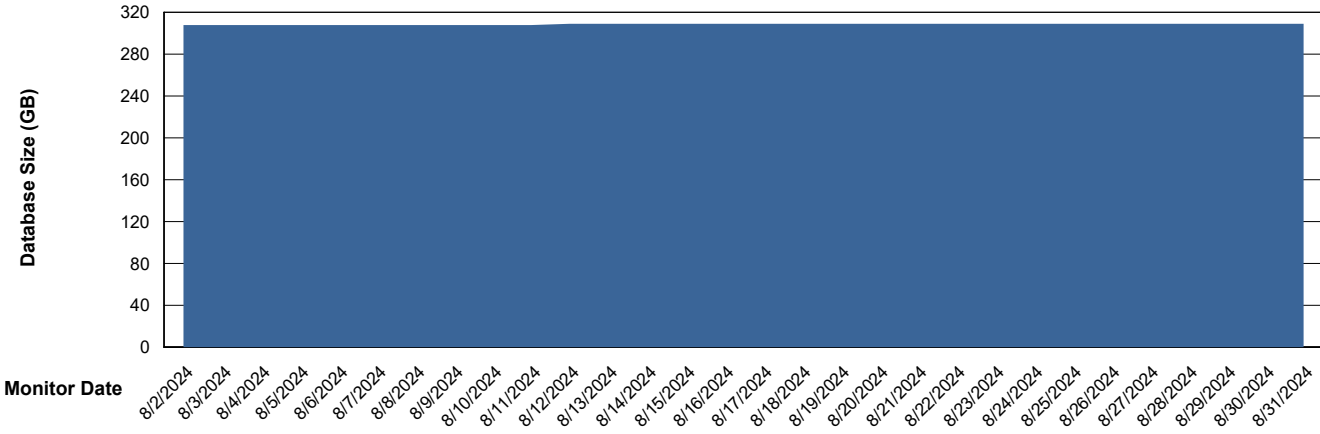

Database growth over last month

Database Tablespace PHS_PRD_GCAB992B_ABS1

Date	Tablespace Name	Filesize (Gb)	Usedsize (Gb)	Percentage free
8/31/2024	ABSDATA	144	117	19
	INDX	220	181	18
8/30/2024	ABSDATA	144	117	19
	INDX	220	181	18
8/29/2024	ABSDATA	144	117	19
	INDX	220	181	18
8/28/2024	ABSDATA	144	117	19
	INDX	220	180	18
8/27/2024	ABSDATA	144	117	19
	INDX	220	180	18
8/26/2024	ABSDATA	144	117	19
	INDX	220	180	18
8/25/2024	ABSDATA	144	117	19
	INDX	220	180	18