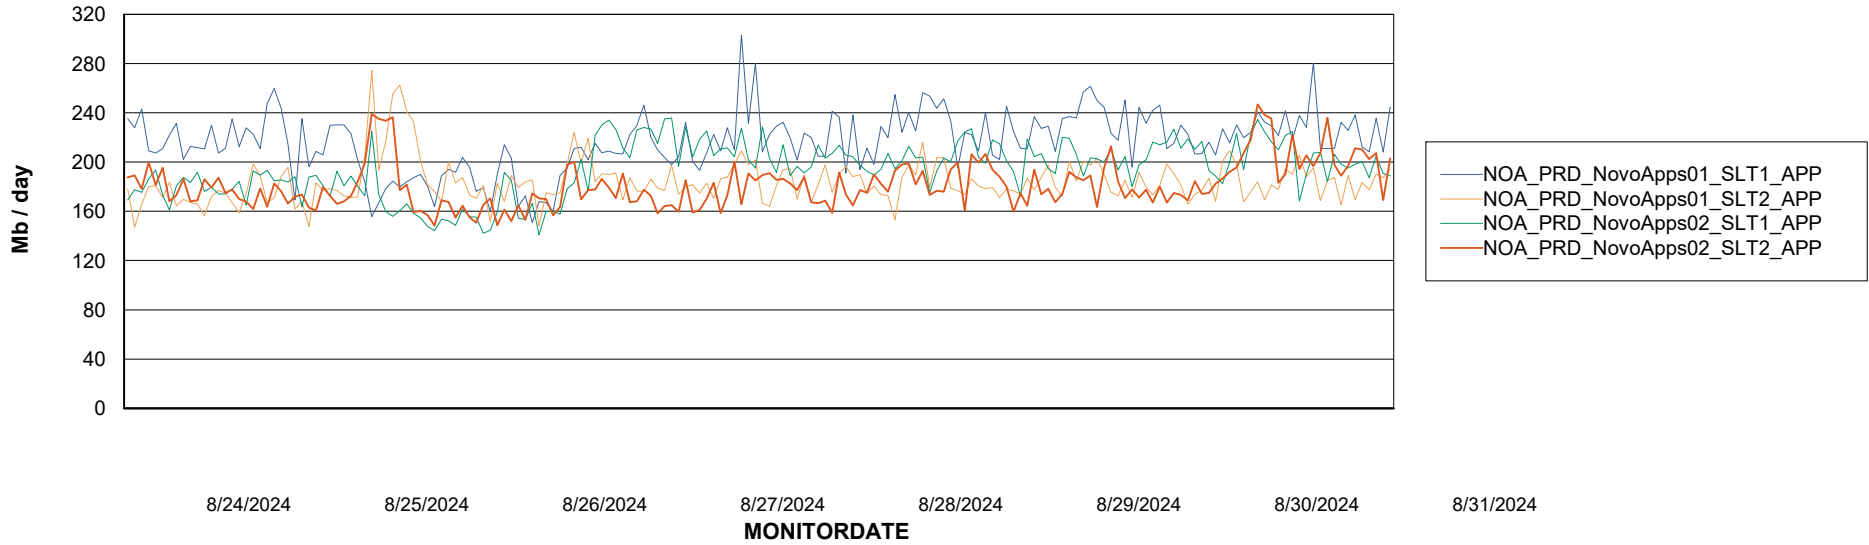

ABSSolute Application Server Services

Avg memory used per ABS Server Service