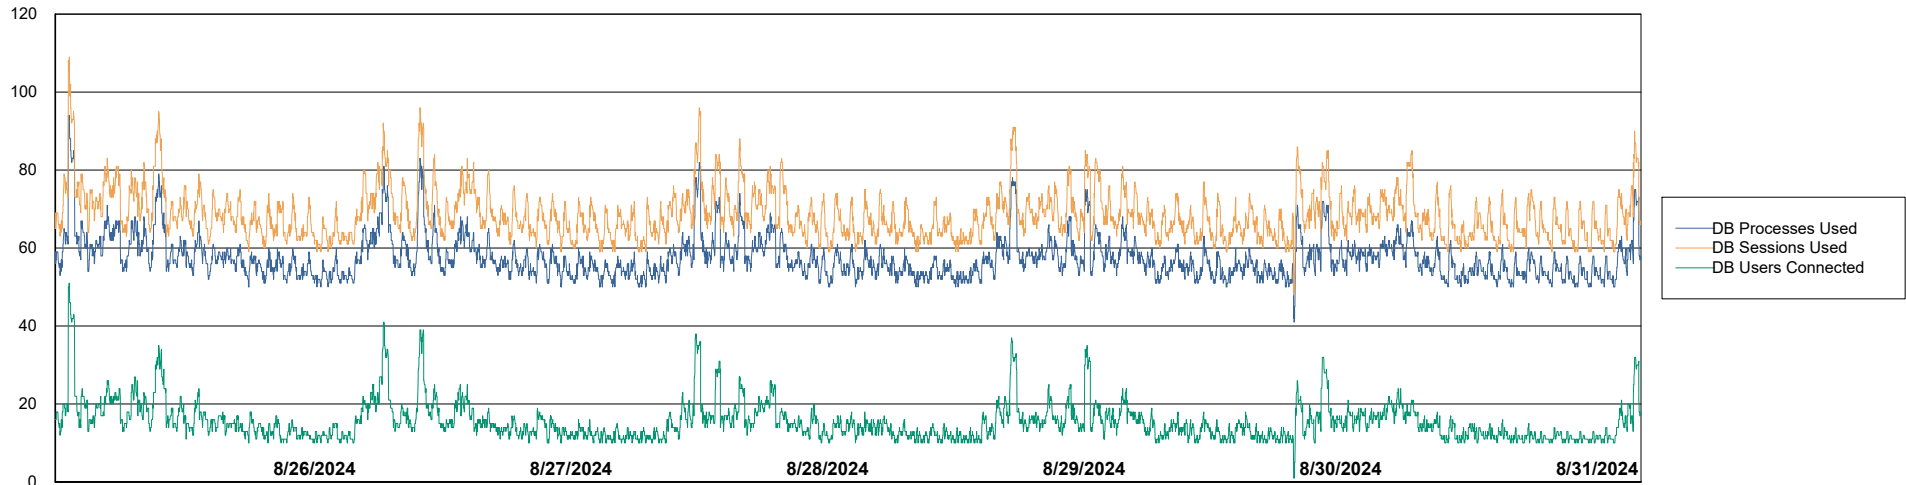

Database Performance NOA_PRD_NOVOBI_ABS1