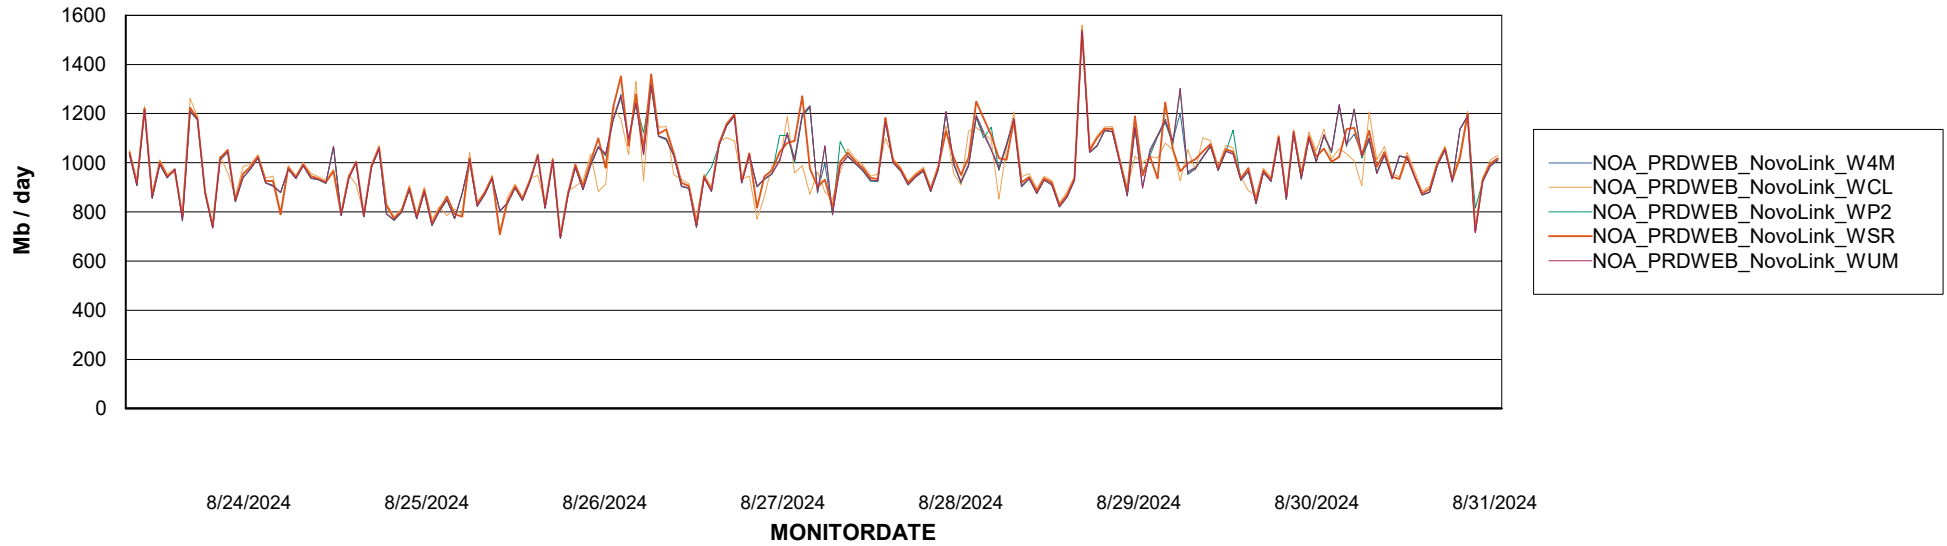

ABSSolute Web Component Services

Avg memory used per ABS Web component