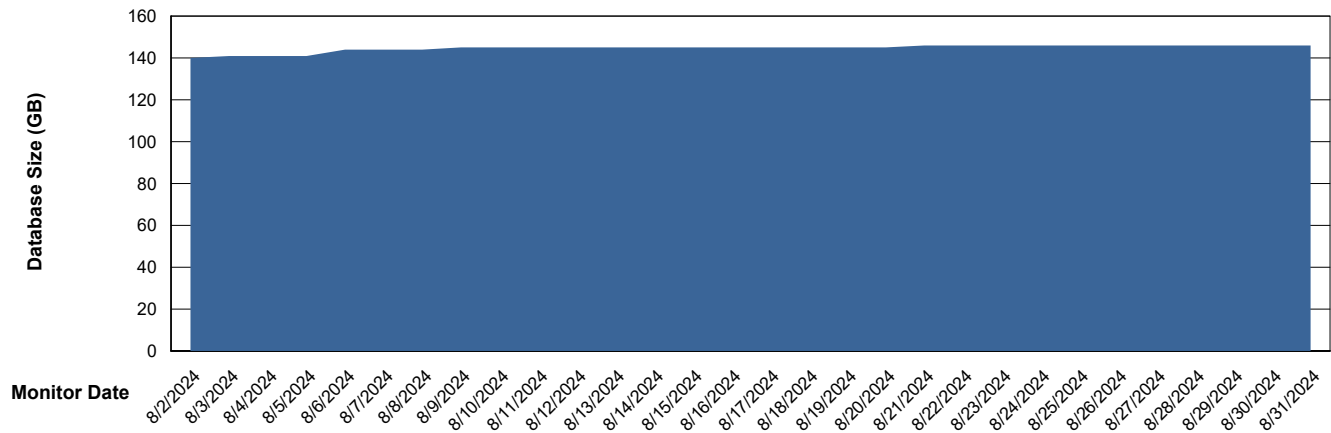

DATABASE SIZE NOA_PRD_NOVOBI_ABS1

Database growth over last month