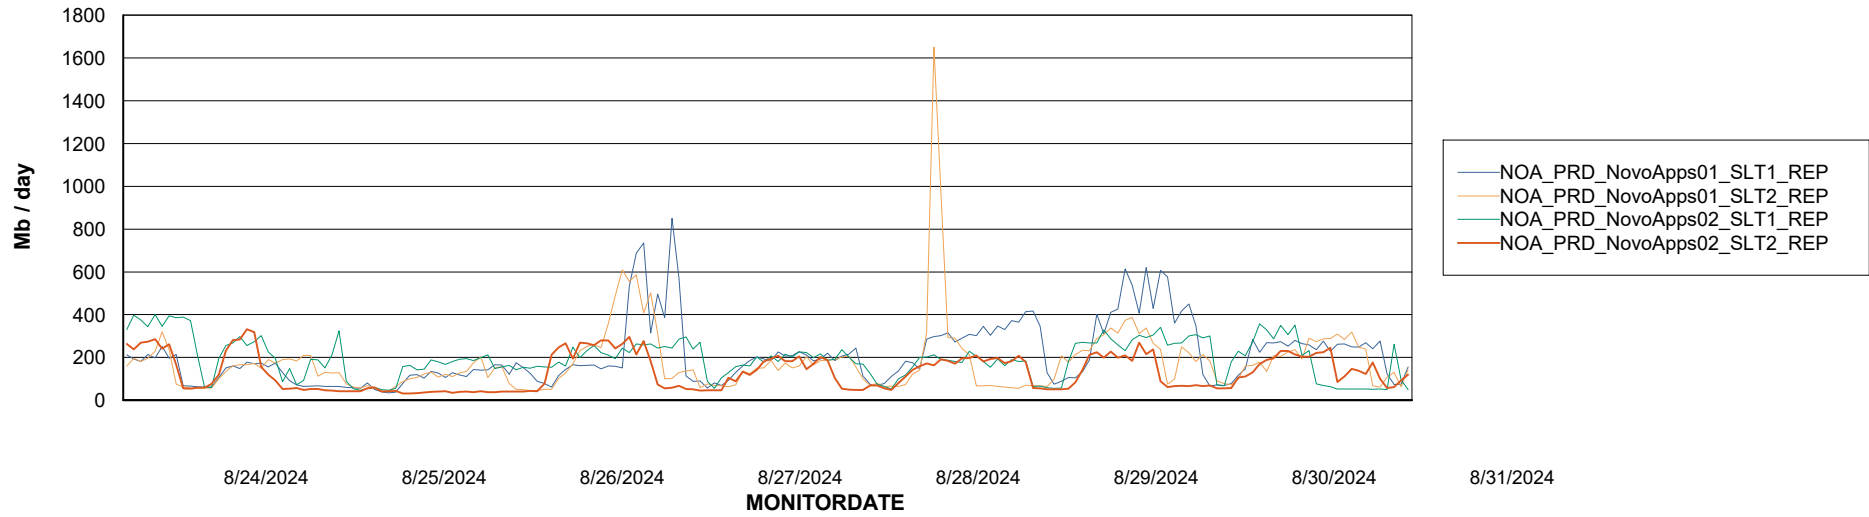

ABSSolute Application ReportServer Services

Avg memory used per ReportServer Service