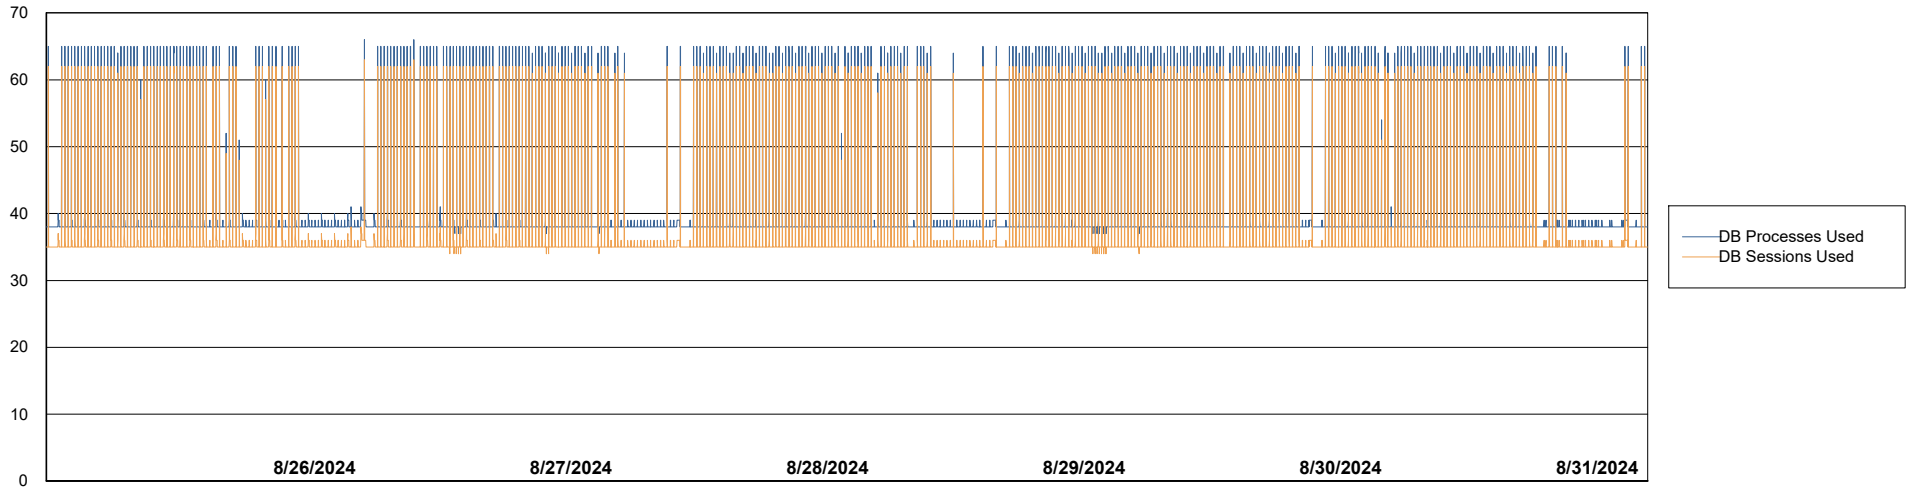

# Weekly SLA Customer Report

Customer NOA\_Production (24/7)  
Database ID 116

Database Performance NOA\_PRD\_NovoABS03\_HSBABS1

DB Processes Max 300