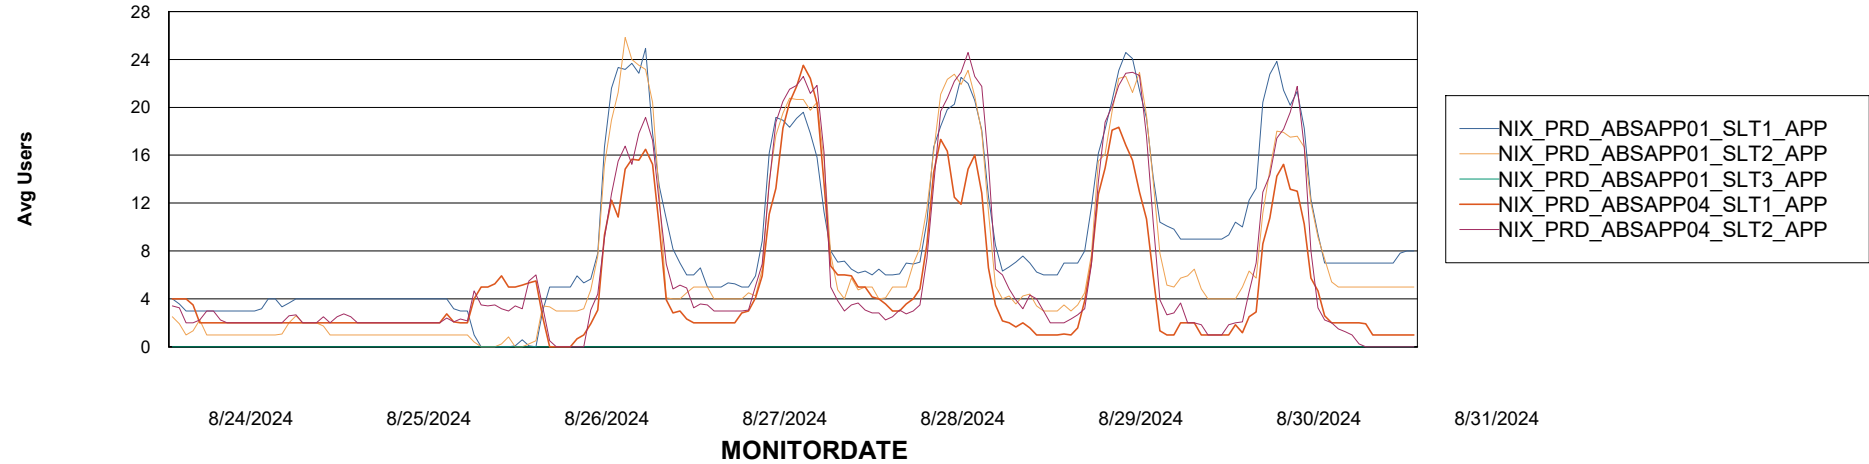

Avg users per day per ABS server