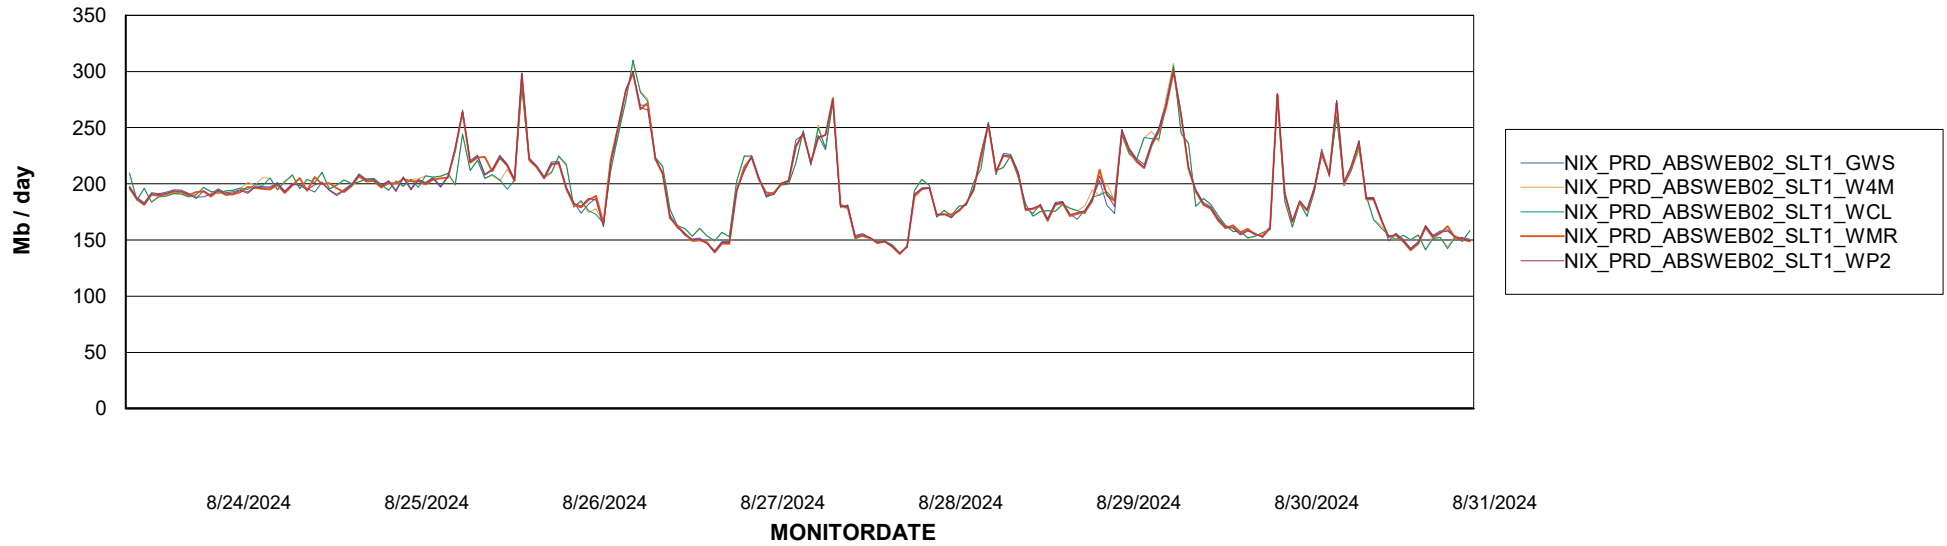

ABSSolute Web Component Services

Avg memory used per ABS Web component