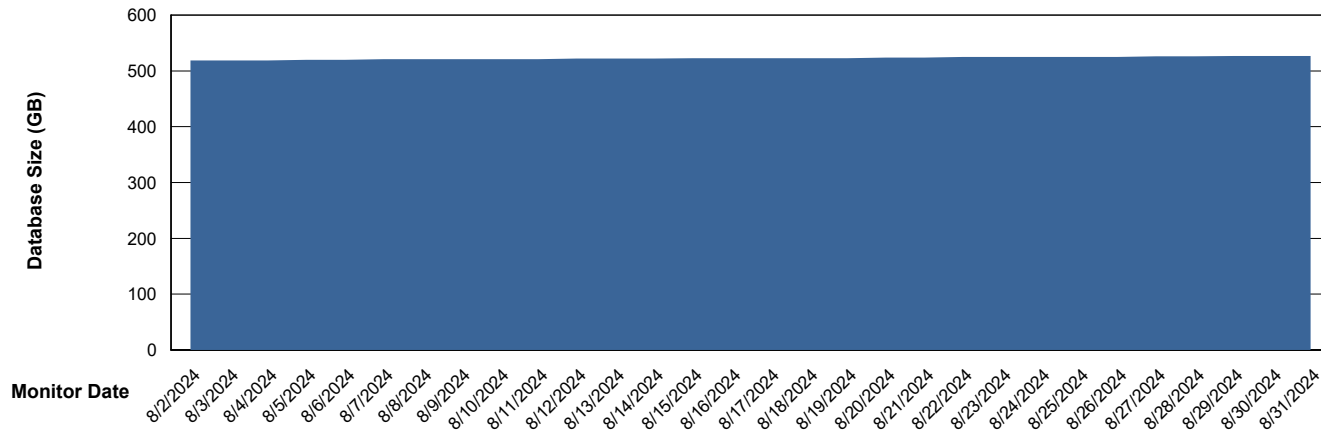

DATABASE SIZE NIX_PRD_ABSDB01_ABS1

Database growth over last month