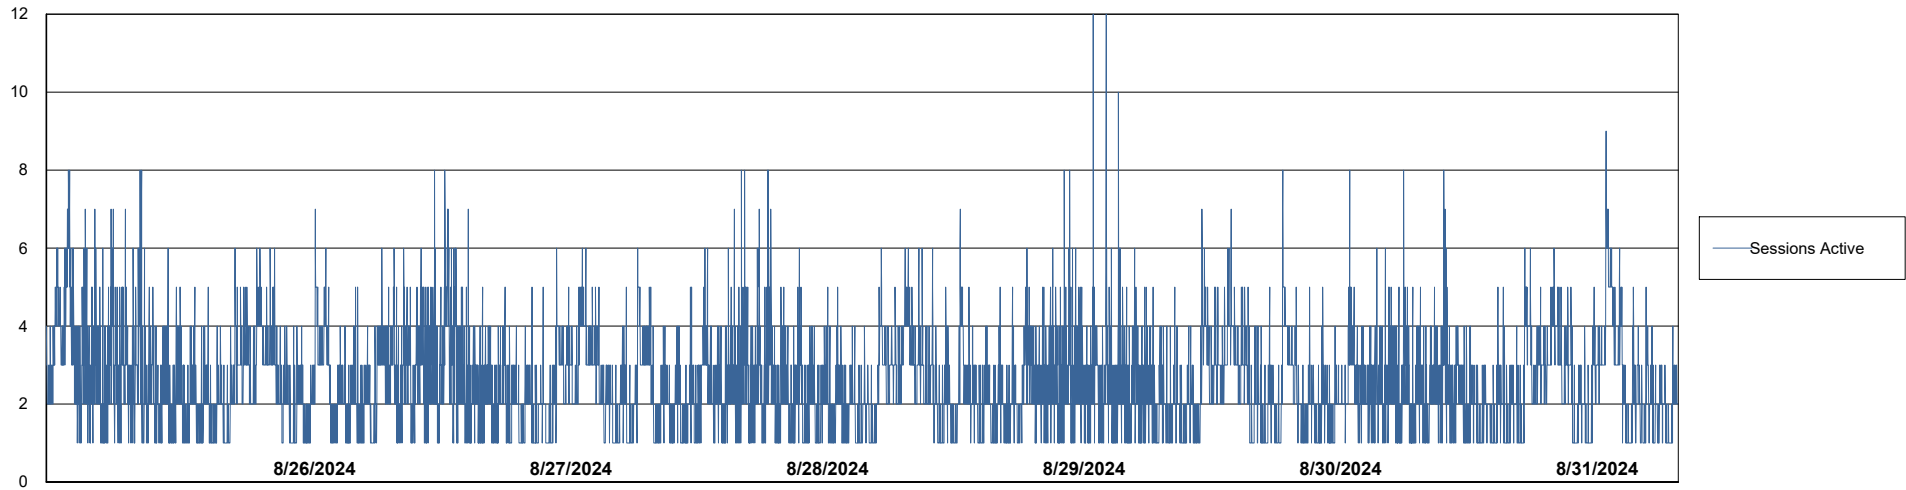

Weekly SLA Customer Report

Customer NIX_Production
Database ID 51

Database Performance NIX_PRD_ABSBI_ABS1

Weekly SLA Customer Report

Customer NIX_Production
Database ID 51

Database Performance NIX_PRD_ABSD01_ABS1