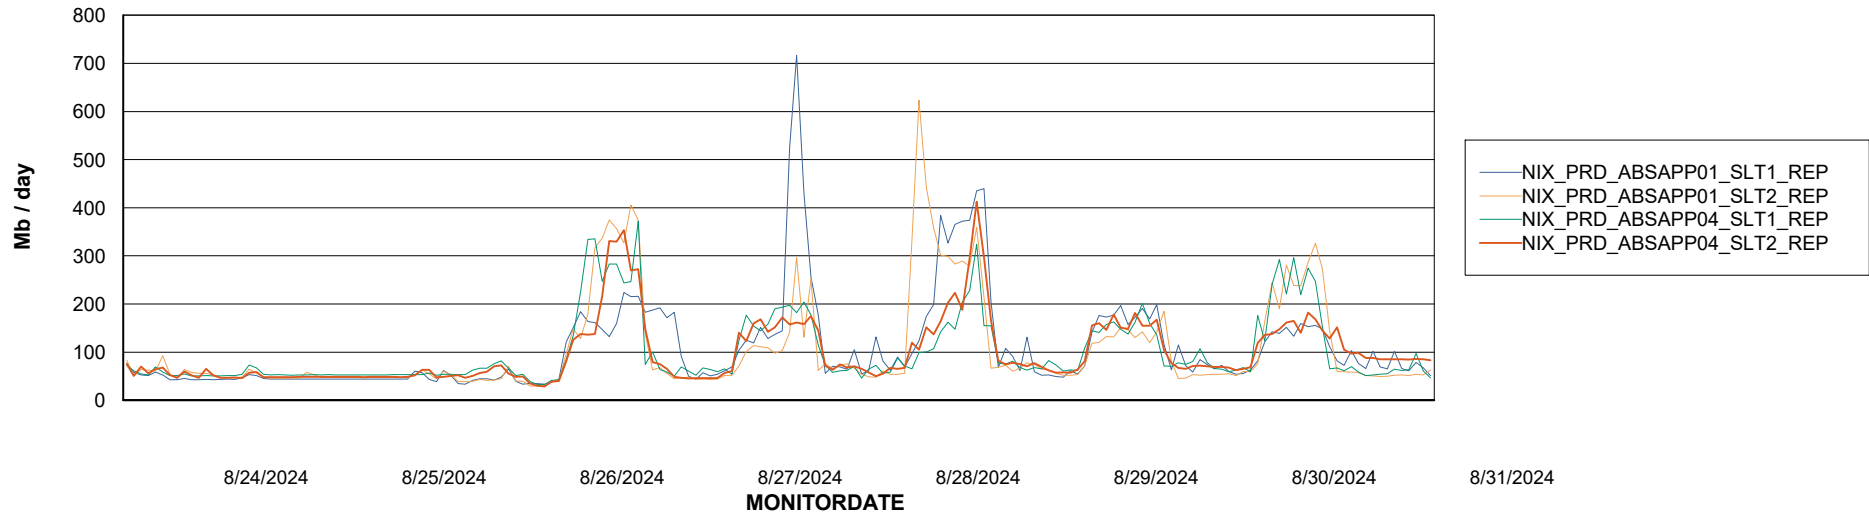

Avg memory used per ABS Server Service

Avg users per day per ABS server

Weekly SLA Customer Report

Customer NIX_Production
Database ID 51

ABSSolute Application ReportServer Services

Avg memory used per ReportServer Service