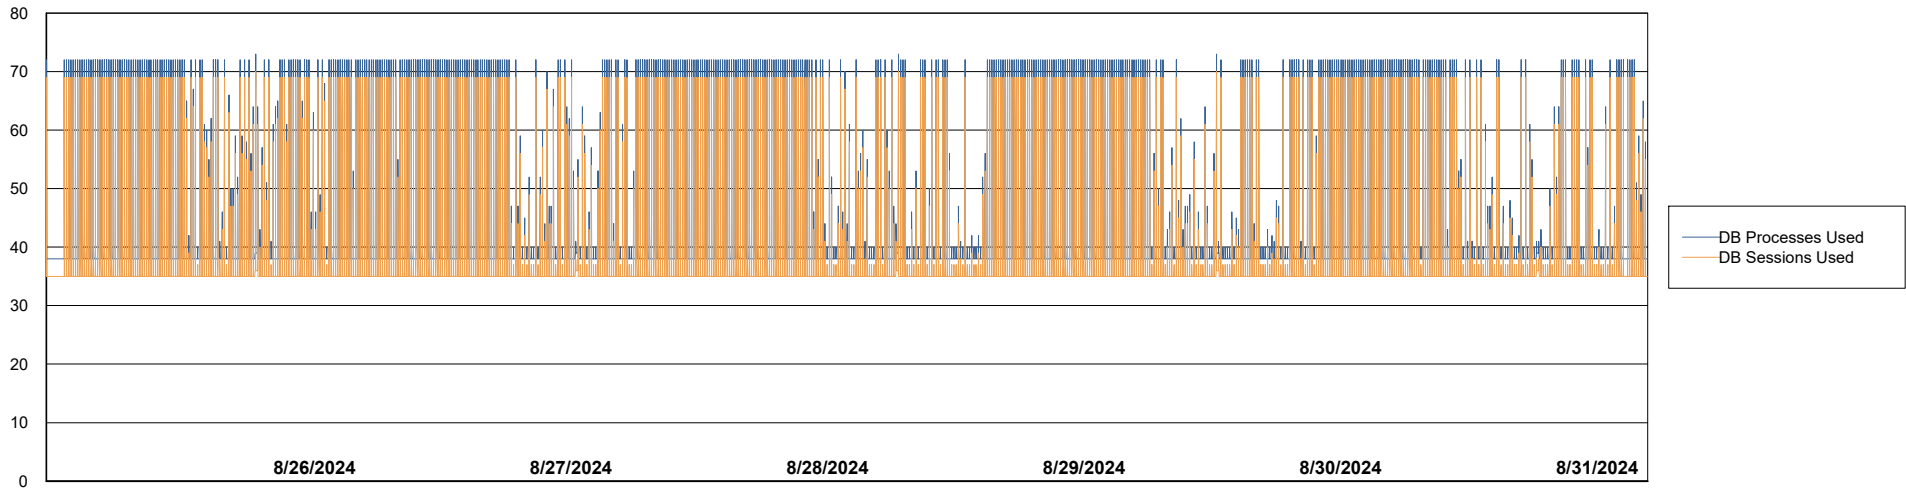

Database Performance NIX_PRD_ABSDB02_HSBABS1

DB Processes Max 300