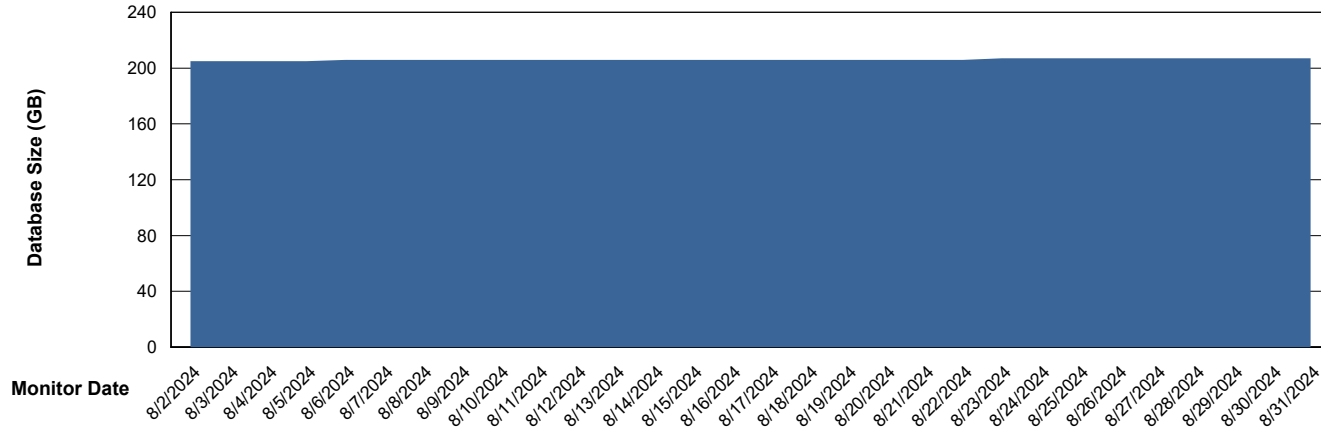

DATABASE SIZE NIX_PRD_ABSBI_ABS1

Database growth over last month