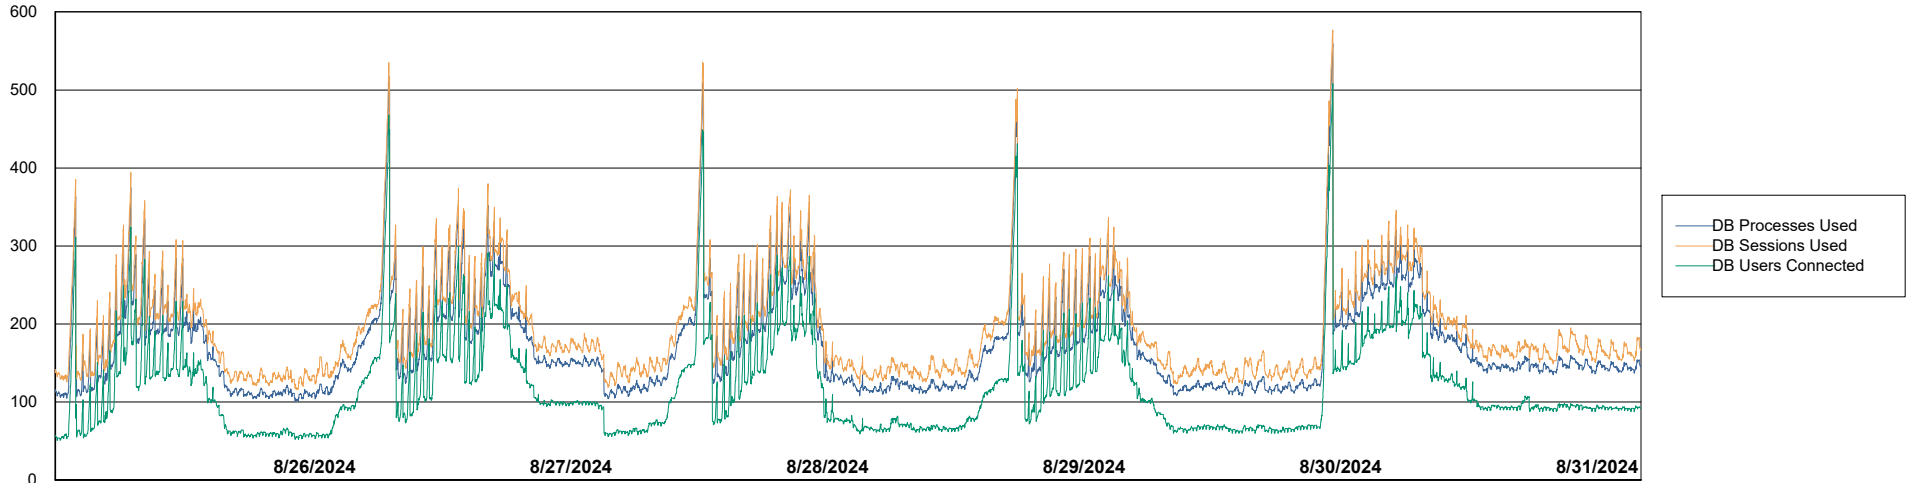

Weekly SLA Customer Report

Customer NIX_Production
Database ID 51

Database Performance NIX_PRD_ABSBI_ABS1

Weekly SLA Customer Report

Customer NIX_Production
Database ID 51

Database Performance NIX_PRD_ABSD01_ABS1