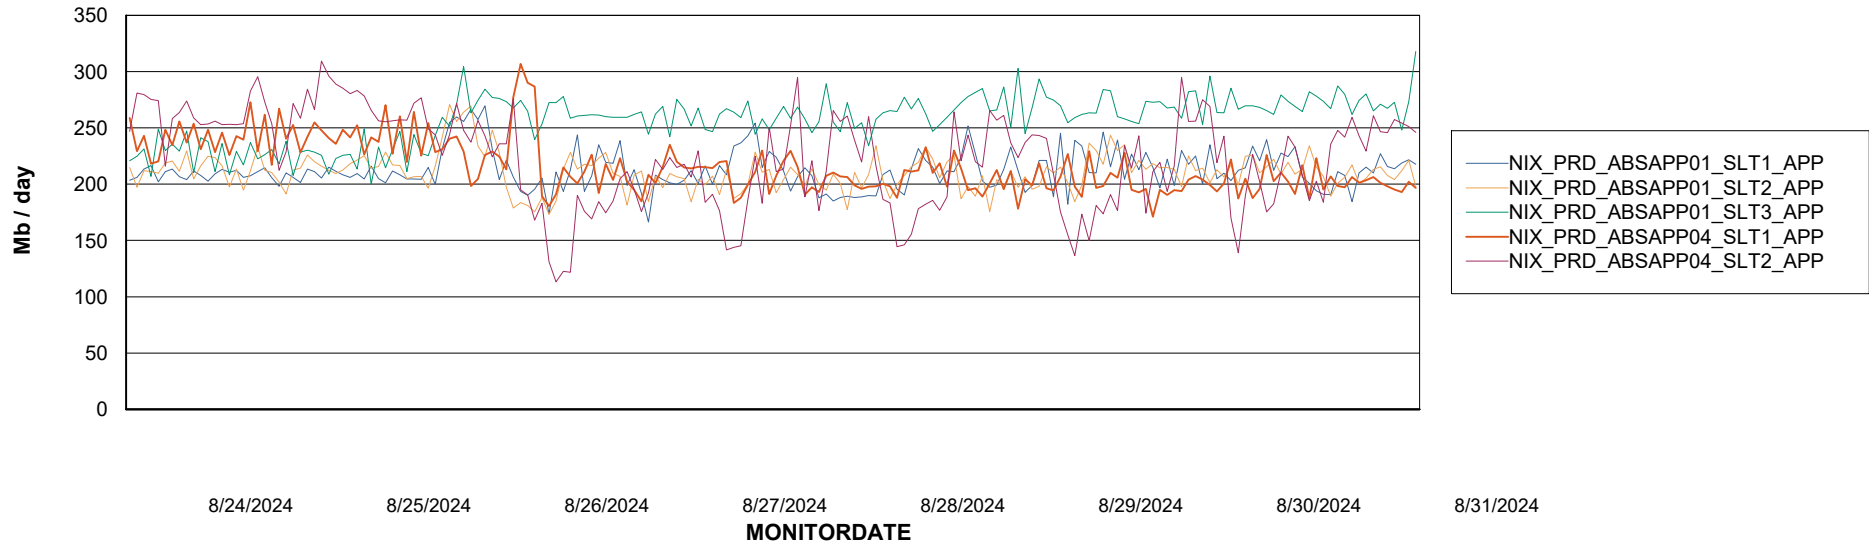

ABSSolute Application Server Services

Avg memory used per ABS Server Service