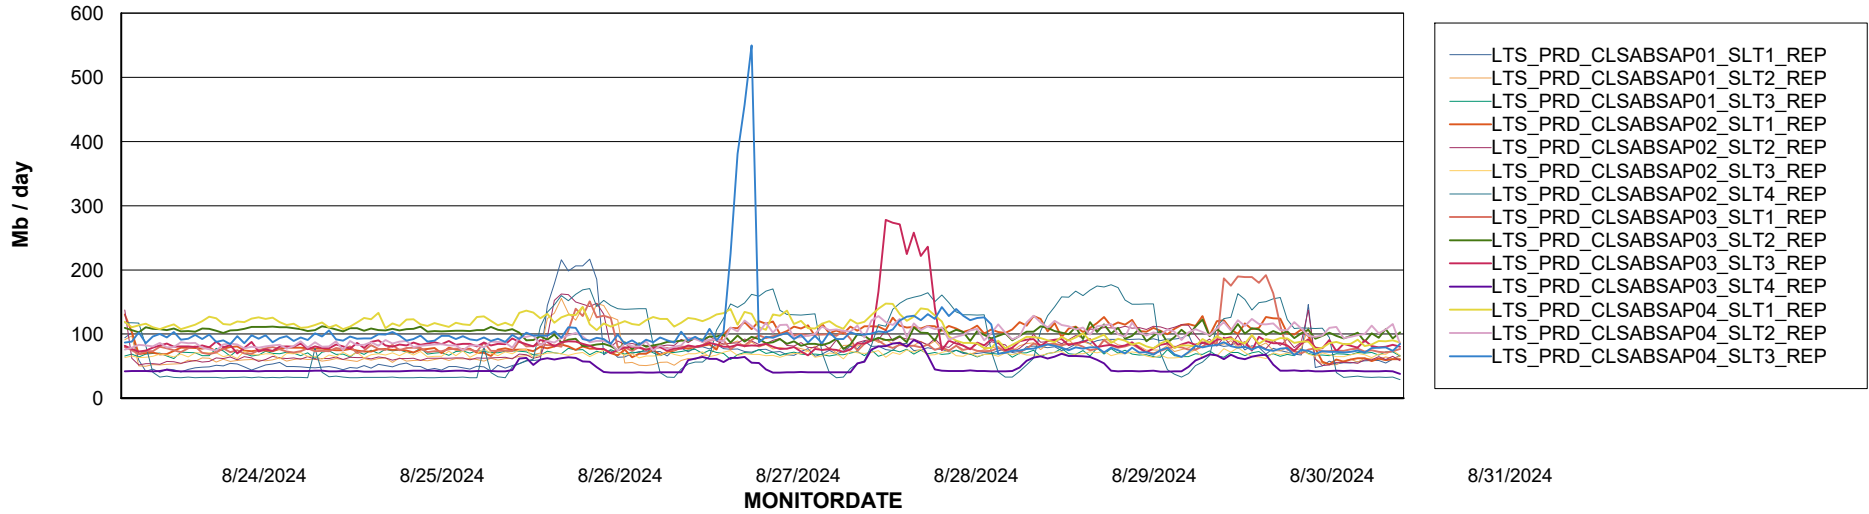

ABSSolute Application ReportServer Services

Avg memory used per ReportServer Service