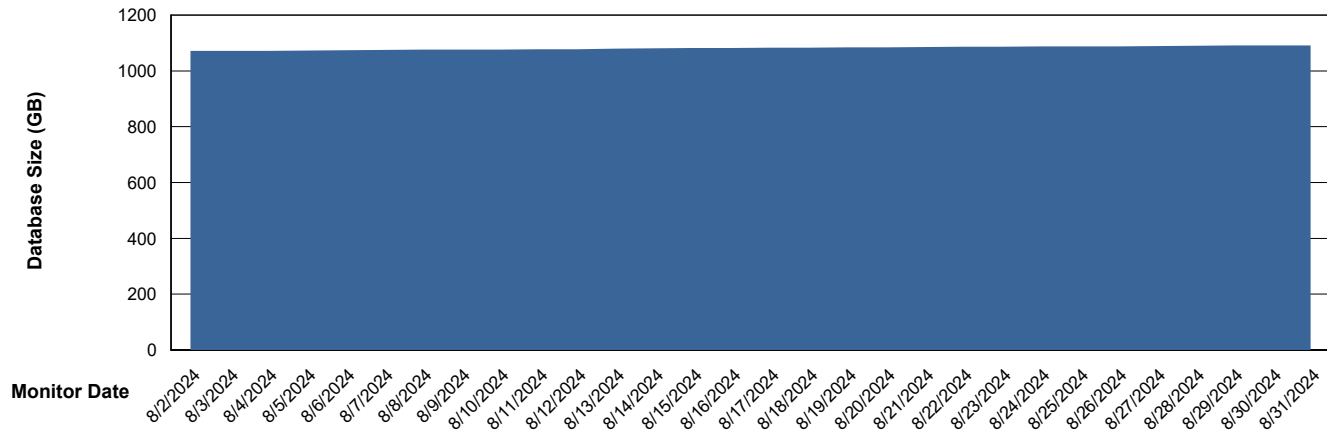

Customer LTS(CleanLease)_Production
Database ID 126

DATABASE SIZE LTS_PRD_CLSABSBI01_ABS1

Database growth over last month

DATABASE SIZE LTS_PRD_CLSABSDB01_ABS1

Database growth over last month

Weekly SLA Customer Report