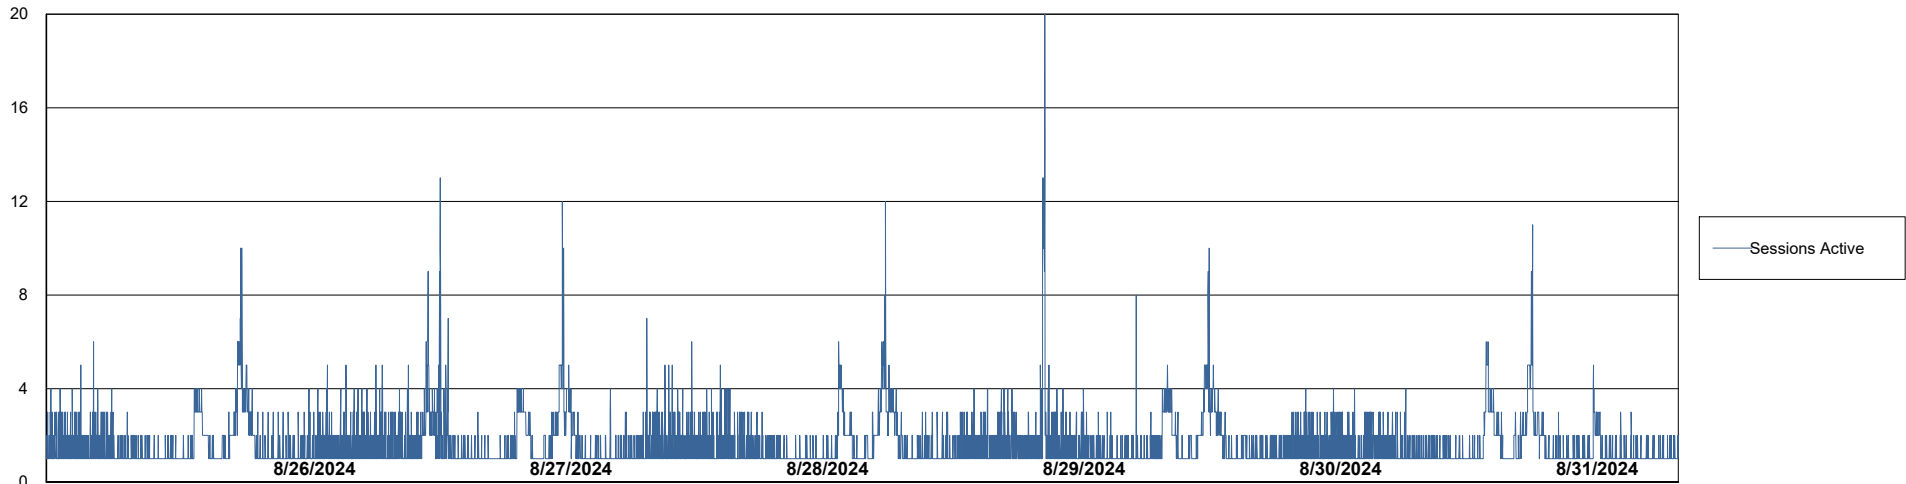

Weekly SLA Customer Report

Customer LTS(CleanLease)_Production
Database ID 126

Database Performance LTS_PRD_CLSABSBI01_ABS1

Weekly SLA Customer Report

Customer LTS(CleanLease)_Production
Database ID 126

Database Performance LTS_PRD_CLSABSD01_ABS1