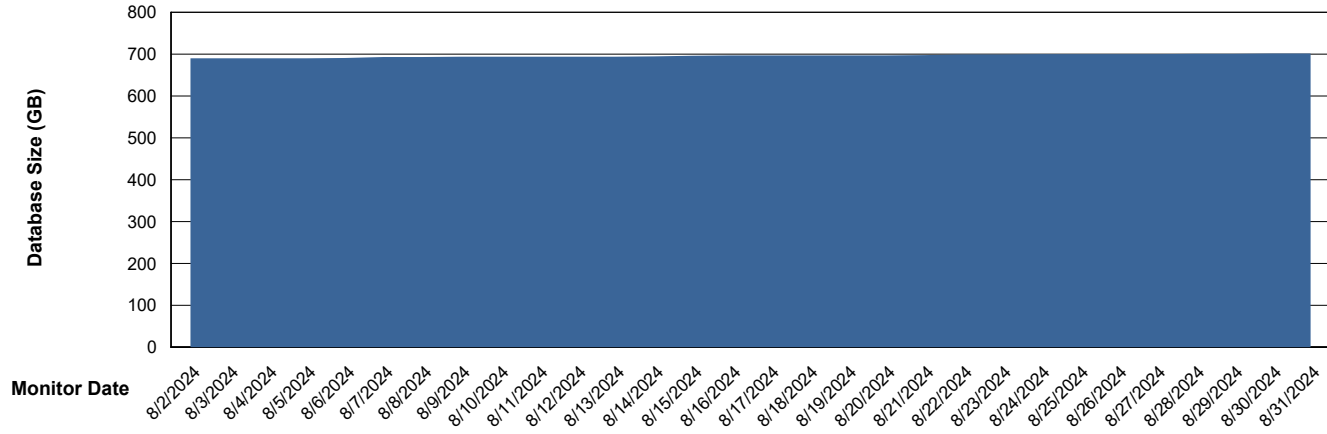

DATABASE SIZE LTS_PRD_CLSABSBI01_ABS1

Database growth over last month