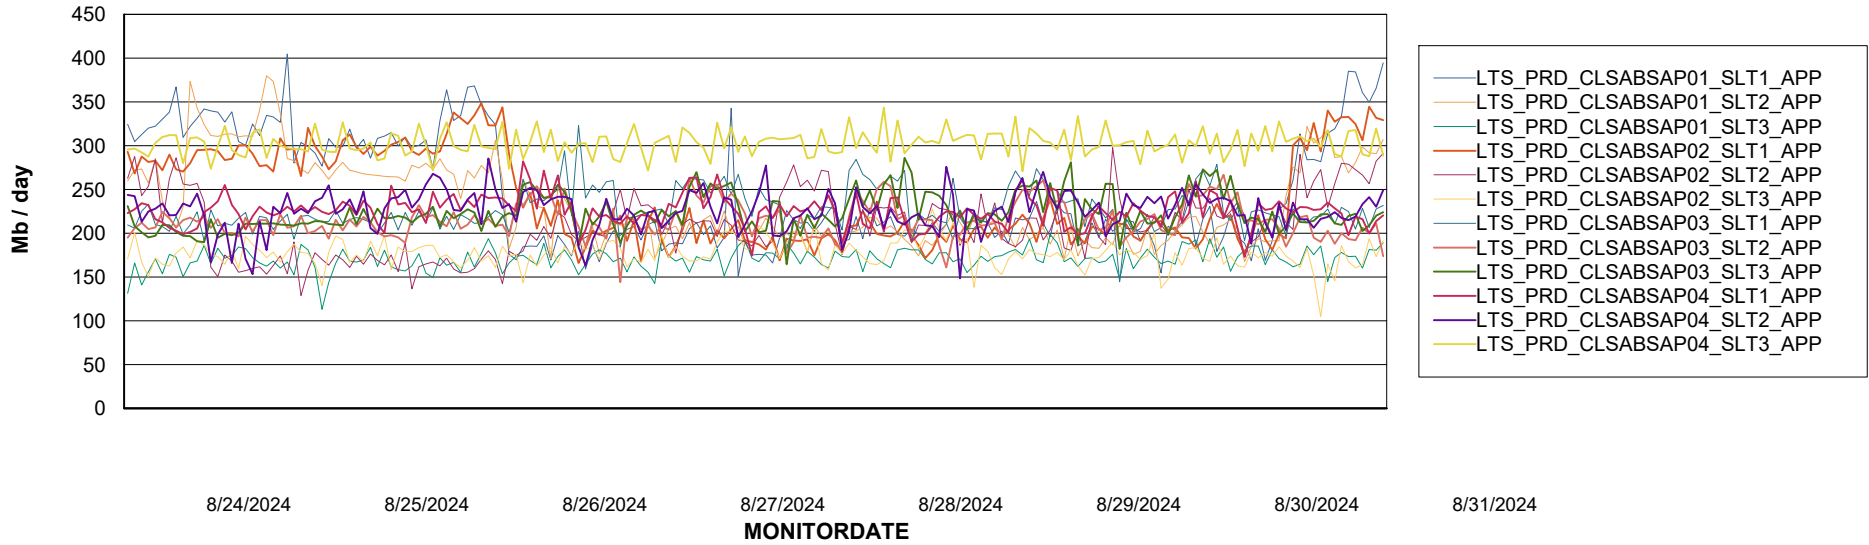

ABSSolute Application Server Services

Avg memory used per ABS Server Service