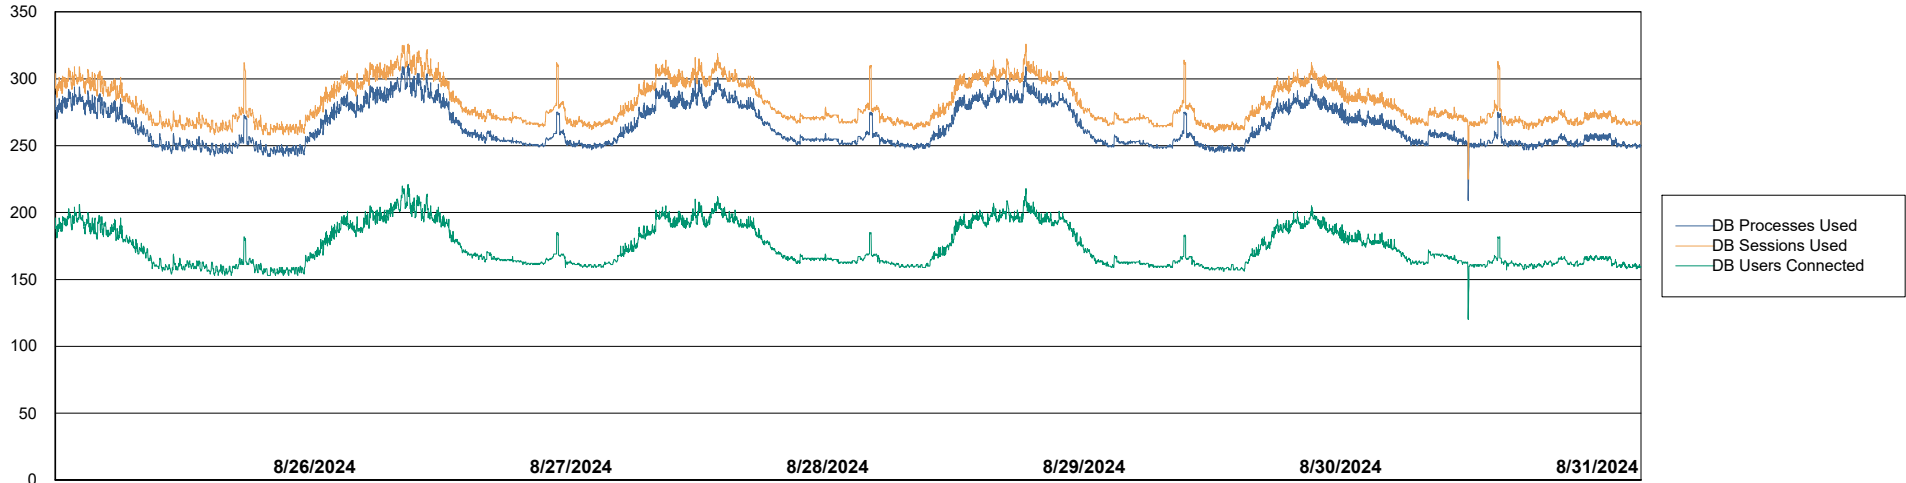

Weekly SLA Customer Report

Customer LTS(CleanLease)_Production
Database ID 126

Database Performance LTS_PRD_CLSABSBI01_ABS1

Weekly SLA Customer Report

Customer LTS(CleanLease)_Production
Database ID 126

Database Performance LTS_PRD_CLSABSD01_ABS1