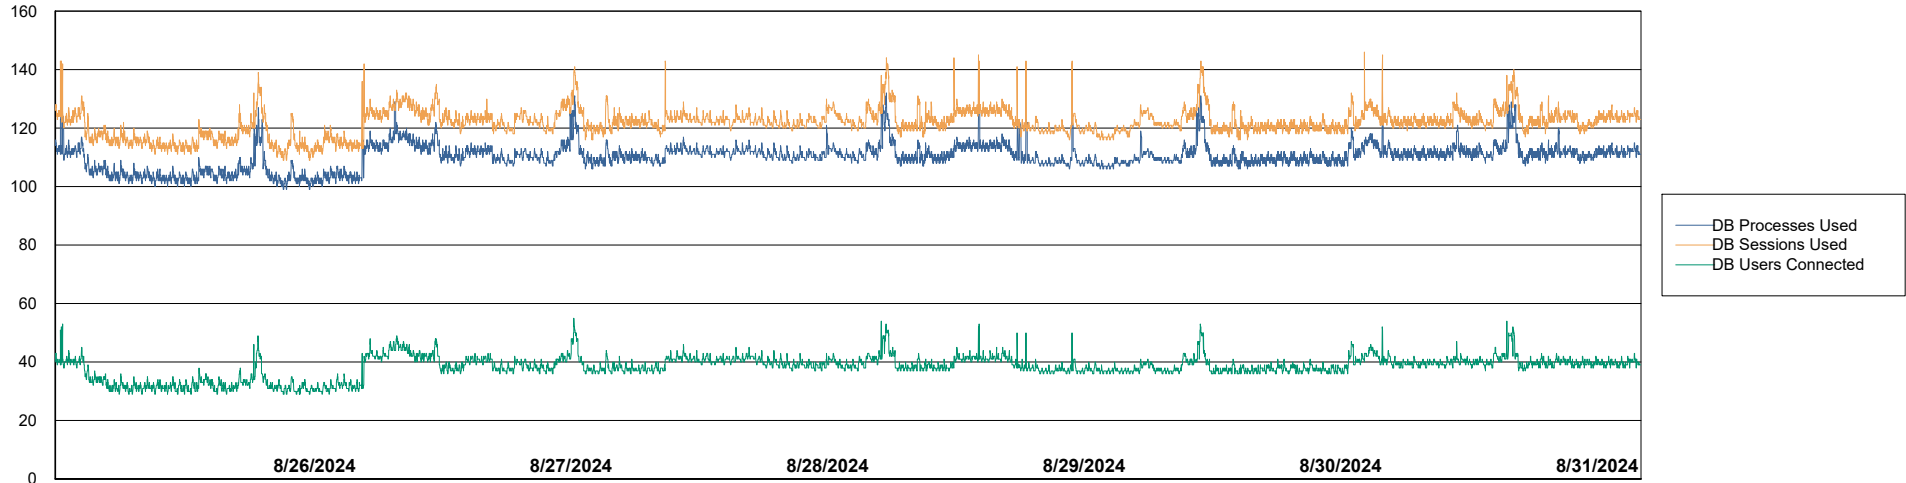

Database Performance LTS_PRD_CLSABSBI01_ABS1