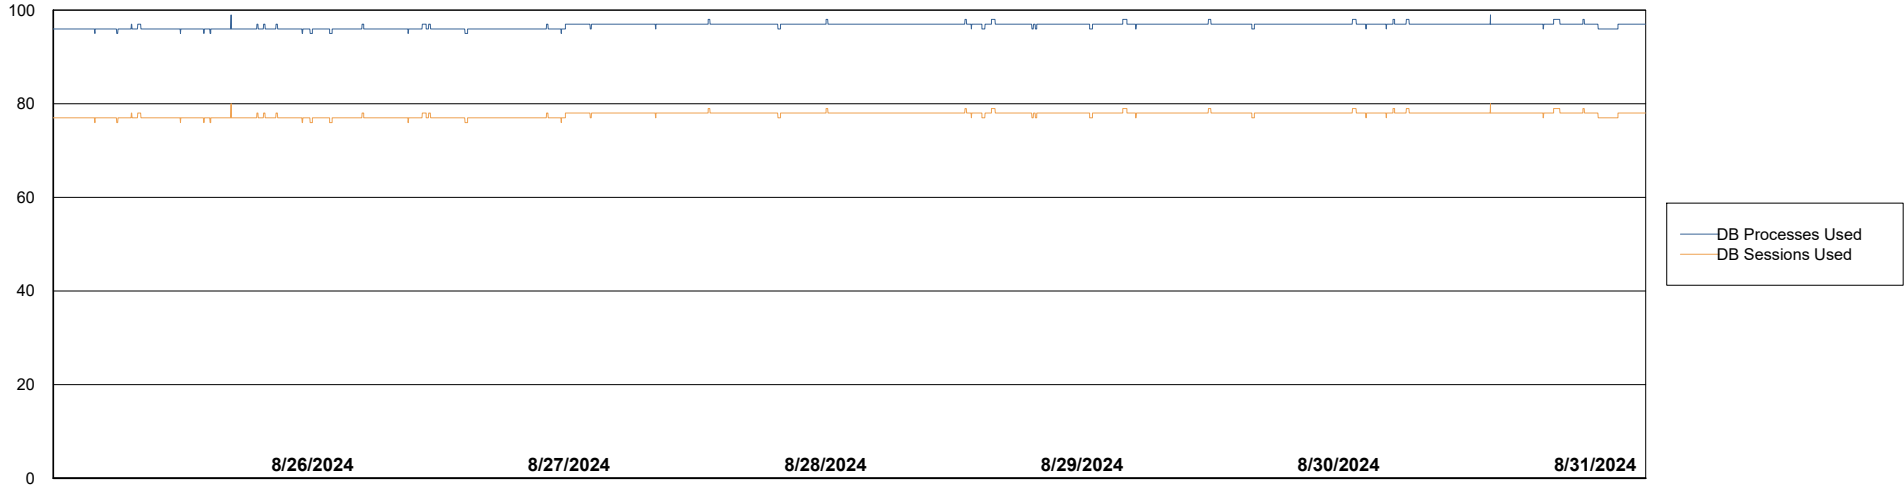

Database Performance LTS_PRD_CLSABSDB02_HSBABS1

DB Processes Max 0
DB Processes Max 1,000
DB Processes Max 4