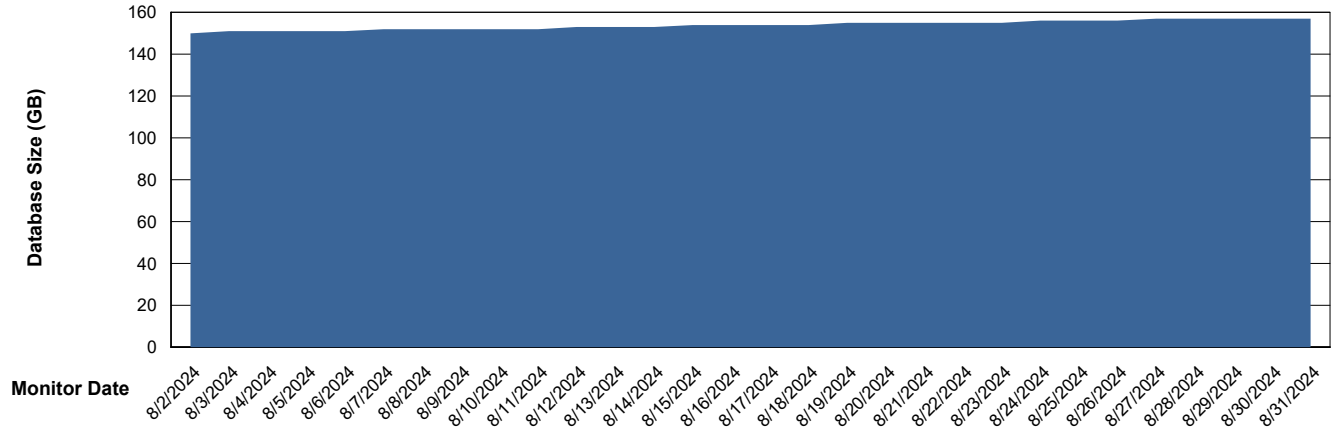

DATABASE SIZE KLH_PRD_SRSBIDB01_ABS1

Database growth over last month