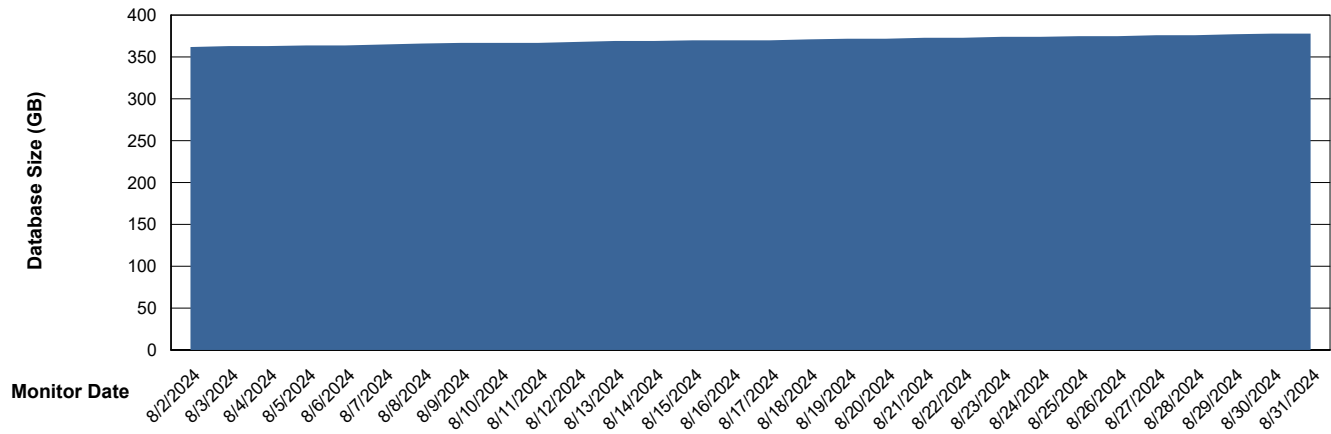

Customer KLH_Production (24/7)
Database ID 139

DATABASE SIZE KLH_PRD_SRSBIDB01_ABS1

Database growth over last month

DATABASE SIZE KLH_PRD_SRSDB01_ABS1

Database growth over last month

Weekly SLA Customer Report