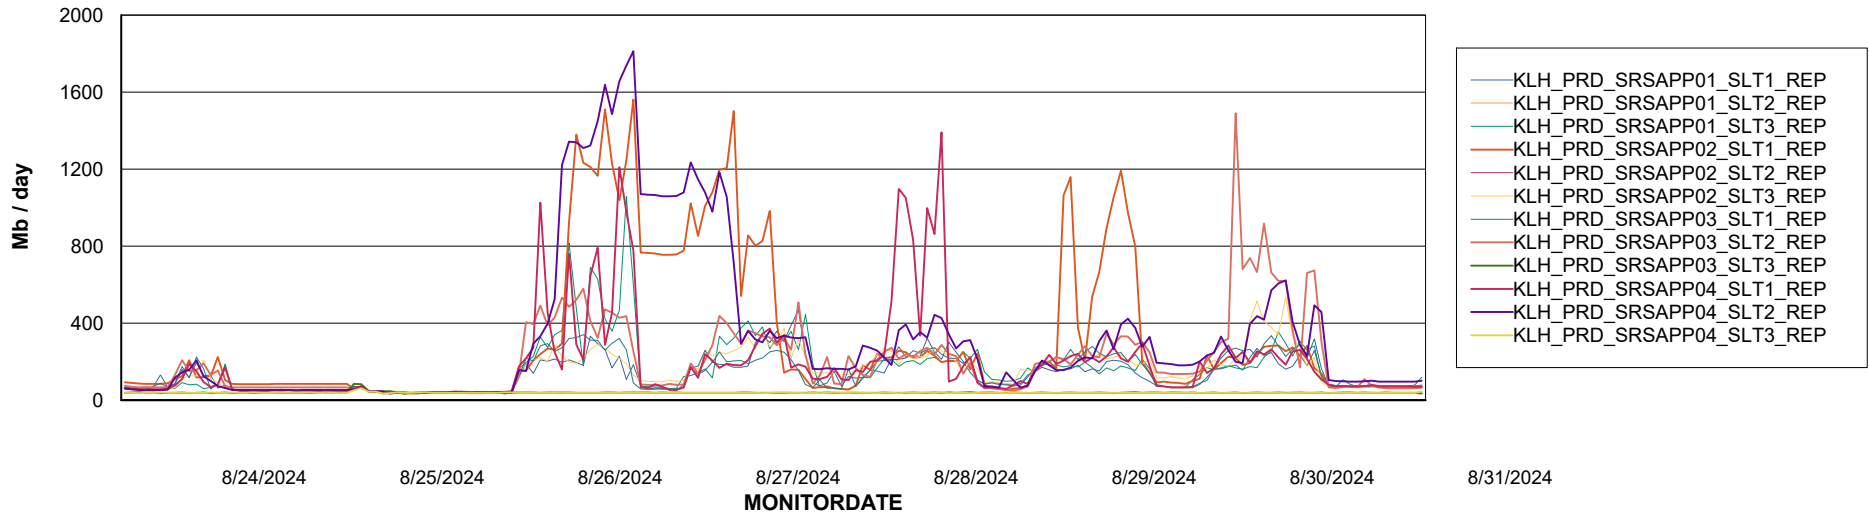

ABSSolute Application ReportServer Services

Avg memory used per ReportServer Service