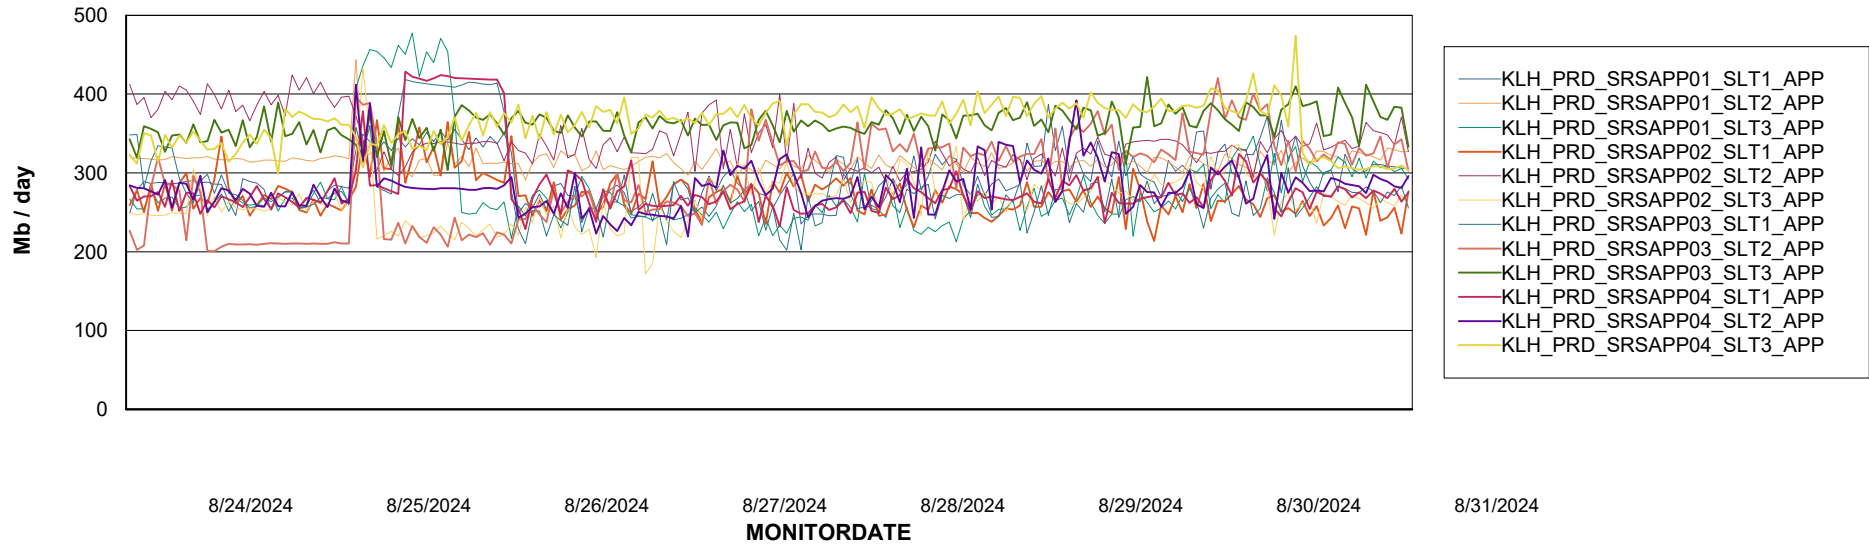

ABSSolute Application Server Services

Avg memory used per ABS Server Service