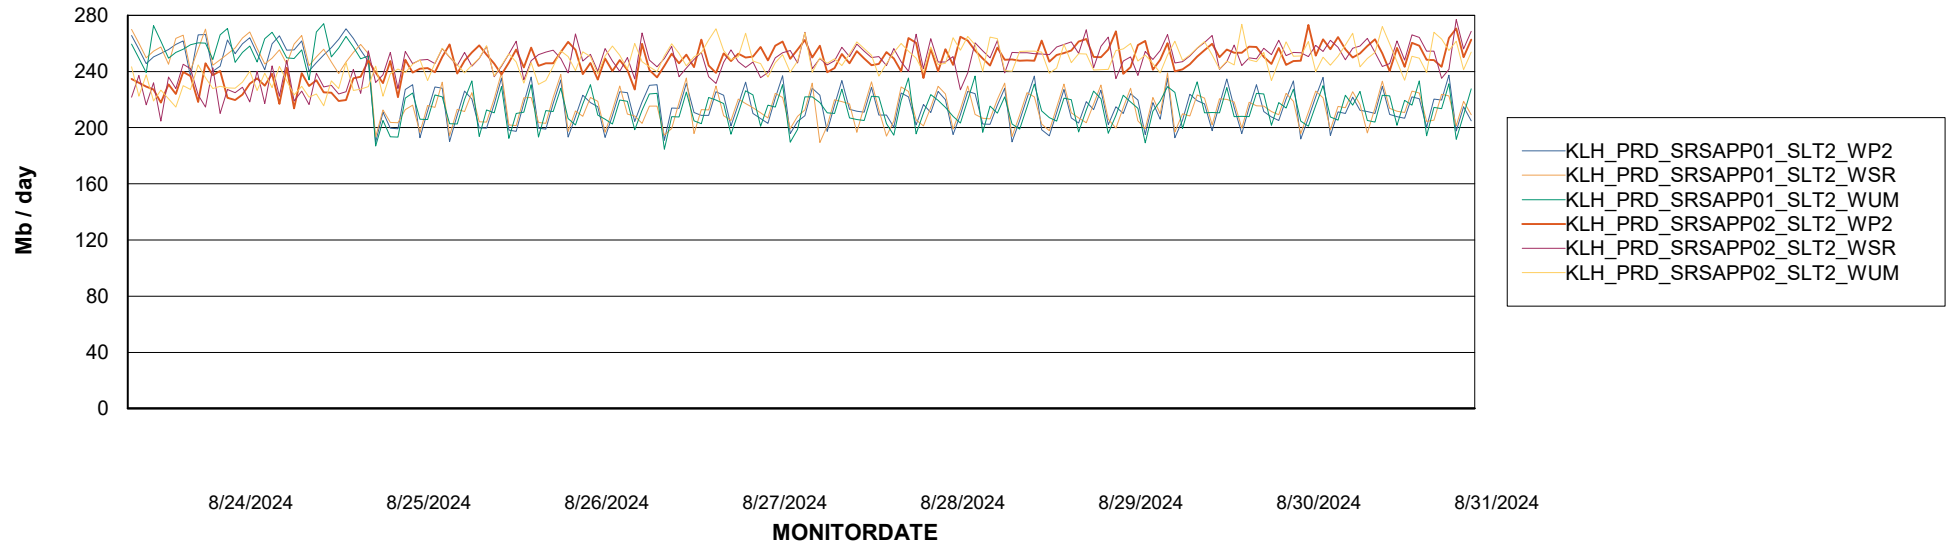

ABSSolute Web Component Services

Avg memory used per ABS Web component