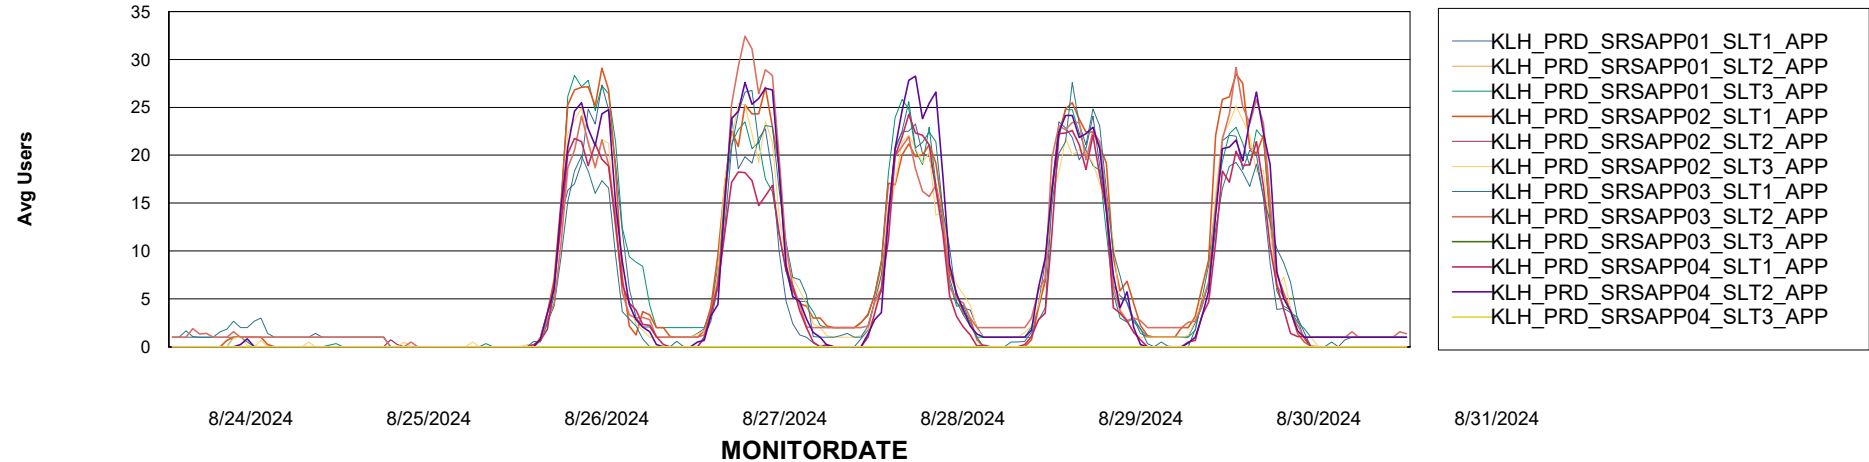

Weekly SLA Customer Report

Customer KLH_Production (24/7)
Database ID 139

ABSSolute Application Server Services

Avg memory used per ABS Server Service

Avg users per day per ABS server

Weekly SLA Customer Report