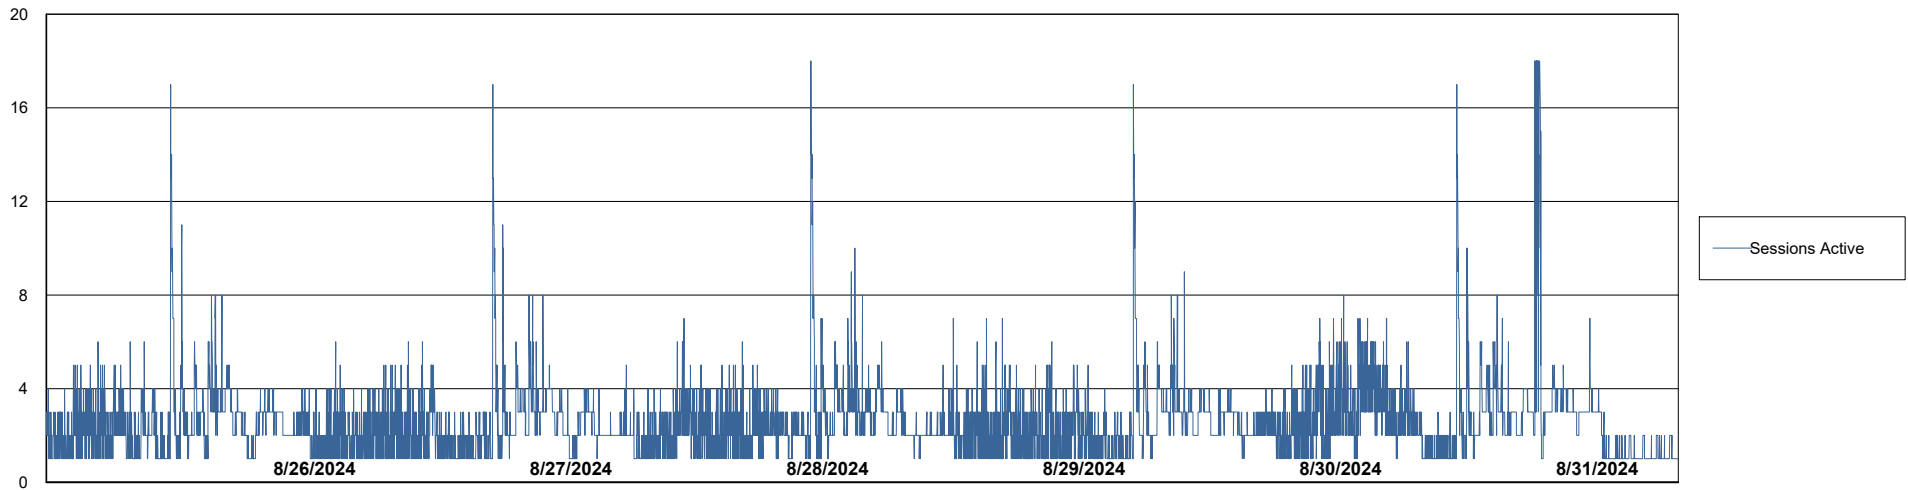

Weekly SLA Customer Report

Customer KLH_Production (24/7)
Database ID 139

Database Performance KLH_PRD_SRSBIDB01_ABS1

Weekly SLA Customer Report

Customer KLH_Production (24/7)
Database ID 139

Database Performance KLH_PRD_SRSDDB01_ABS1