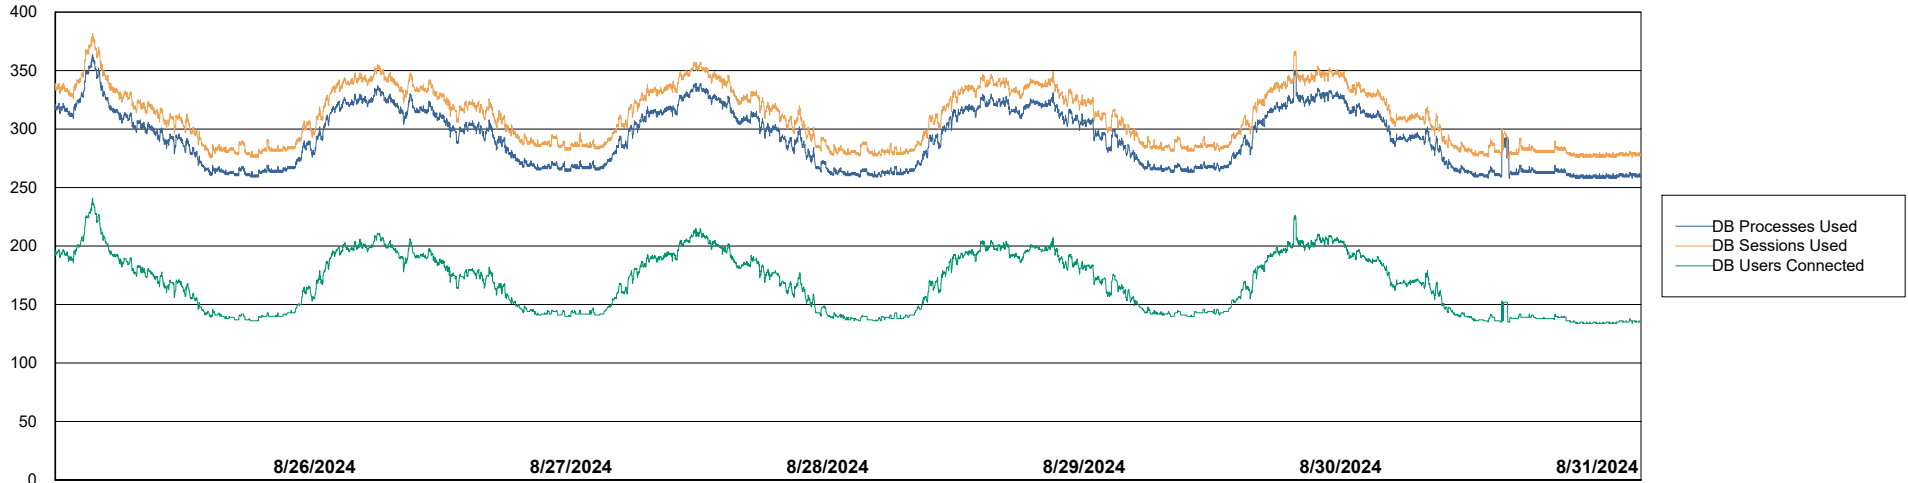

Weekly SLA Customer Report

Customer KLH_Production (24/7)
Database ID 139

Database Performance KLH_PRD_SRSBIDB01_ABS1

Weekly SLA Customer Report

Customer KLH_Production (24/7)
Database ID 139

Database Performance KLH_PRD_SRSDDB01_ABS1