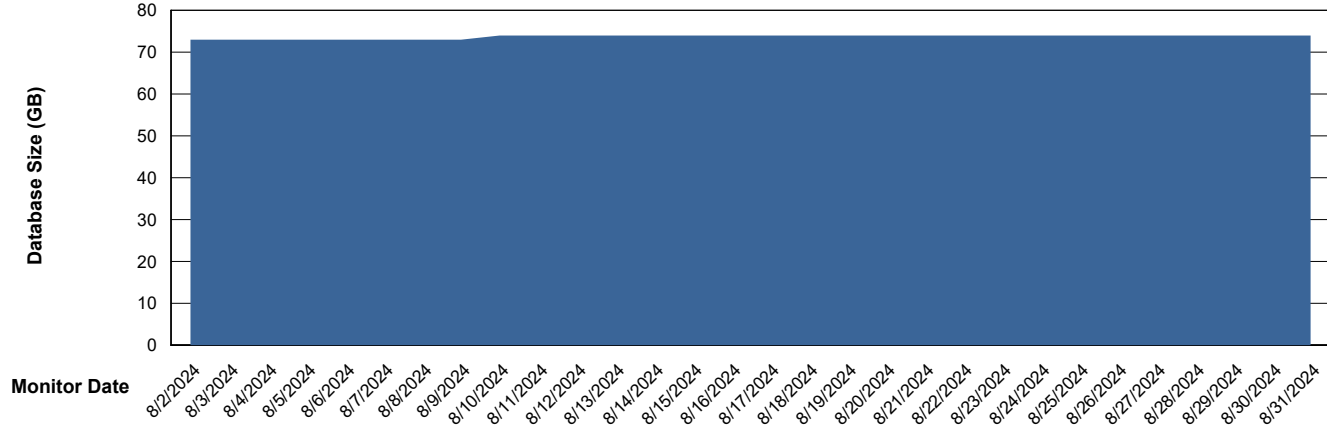

DATABASE SIZE KLA_PRD_KLAHQORA05_DB_ABS1

Database growth over last month