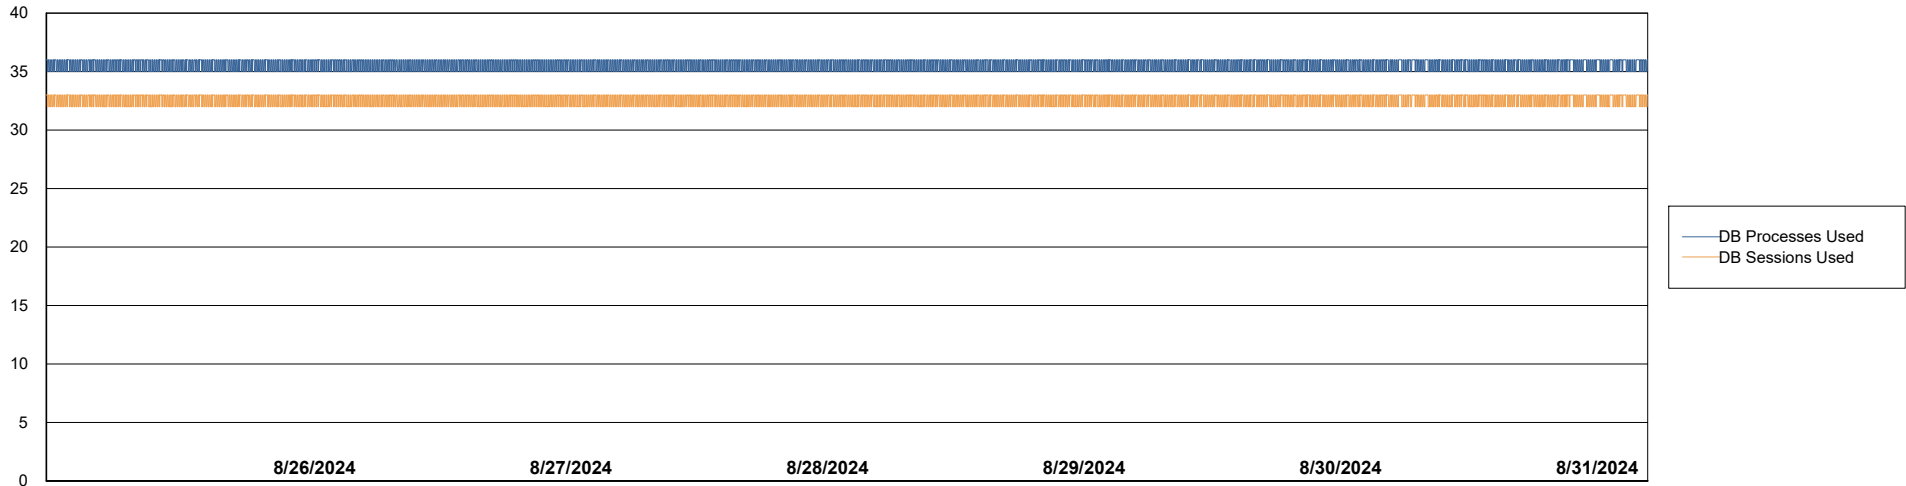

Database Performance KLA_STB_KLAHQORA06_DB_HSBABS1

DB Processes Max 1,000