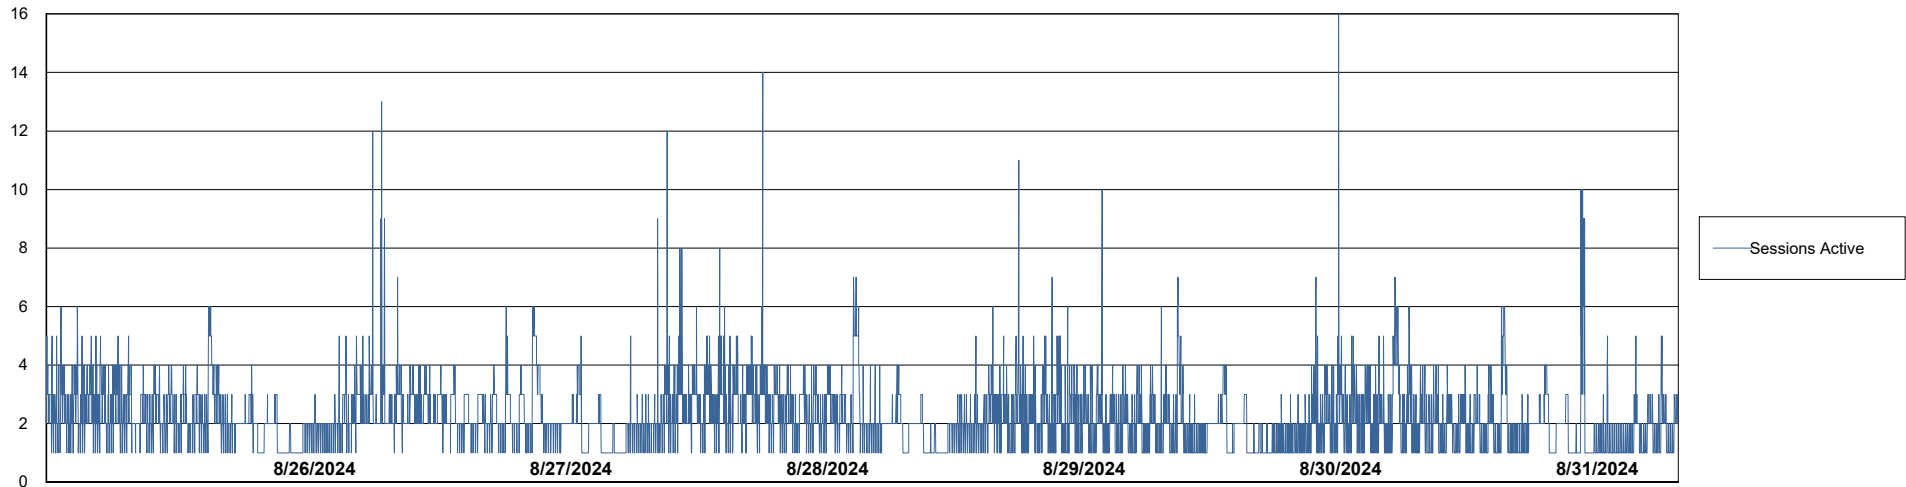

Weekly SLA Customer Report

Customer JSG_Production (24/7)
Database ID 102

Harddisk Usage JSG_PRD_WORF

	Free disk space on C: (%)	Total disk space on C: (Gb)	Used disk space on C: (Gb)
8/31/2024	51	149	73
8/30/2024	51	149	73
8/29/2024	51	149	73
8/28/2024	51	149	73
8/27/2024	51	149	73
8/26/2024	51	149	73
8/25/2024	51	149	73

Weekly SLA Customer Report

Customer JSG_Production (24/7)
Database ID 102

Database Performance JSG_PRD_BASHIR_DB_ABS1

Weekly SLA Customer Report

Customer JSG_Production (24/7)
Database ID 102

Database Performance JSG_PRD_PICARD_DB_ABS1