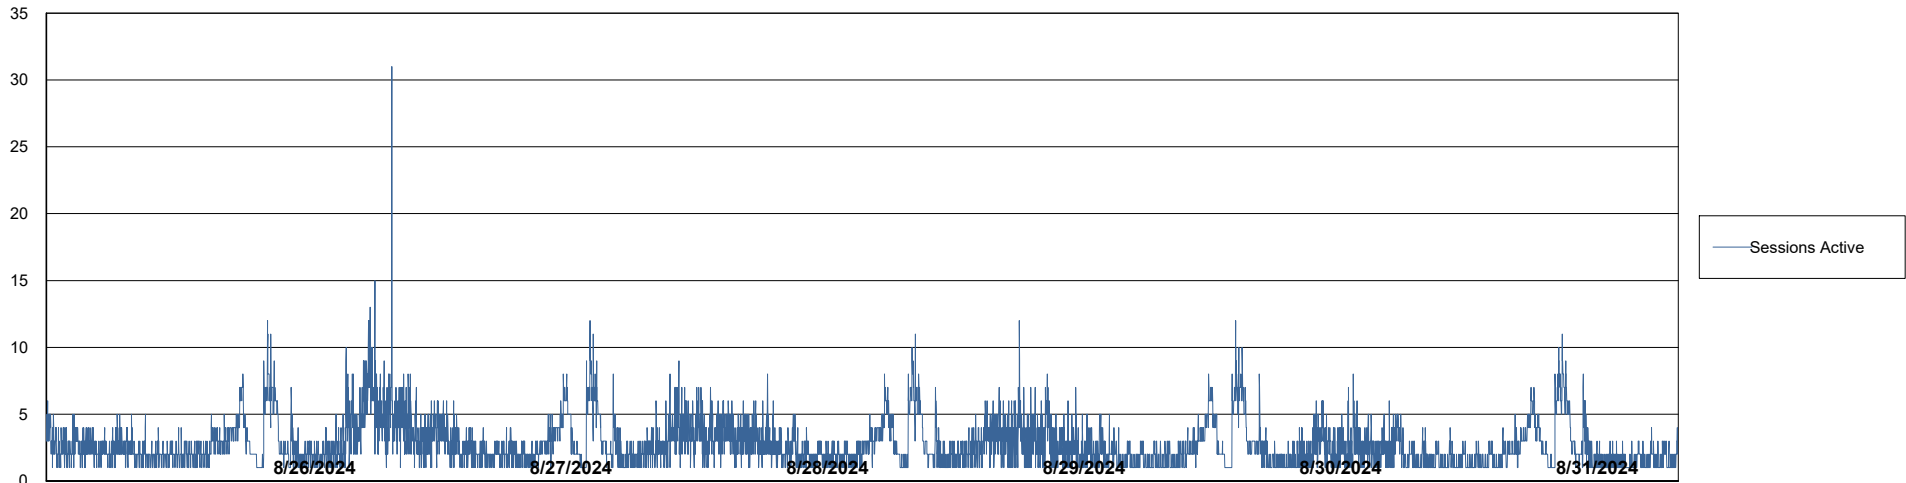

DB Processes Max 4
DB Processes Max 1,000
DB Processes Max 0

Weekly SLA Customer Report

Customer JSG_Production (24/7)
Database ID 102

Database Performance JSG_PRD_RIKER_DB_HSBABS1

Weekly SLA Customer Report

Customer JSG_Production (24/7)
Database ID 102

DATABASE SIZE JSG_PRD_BASHIR_DB_ABS1

Database growth over last month

DATABASE SIZE JSG_PRD_RIKER_DB_HSBABS1

Database growth over last month

Weekly SLA Customer Report