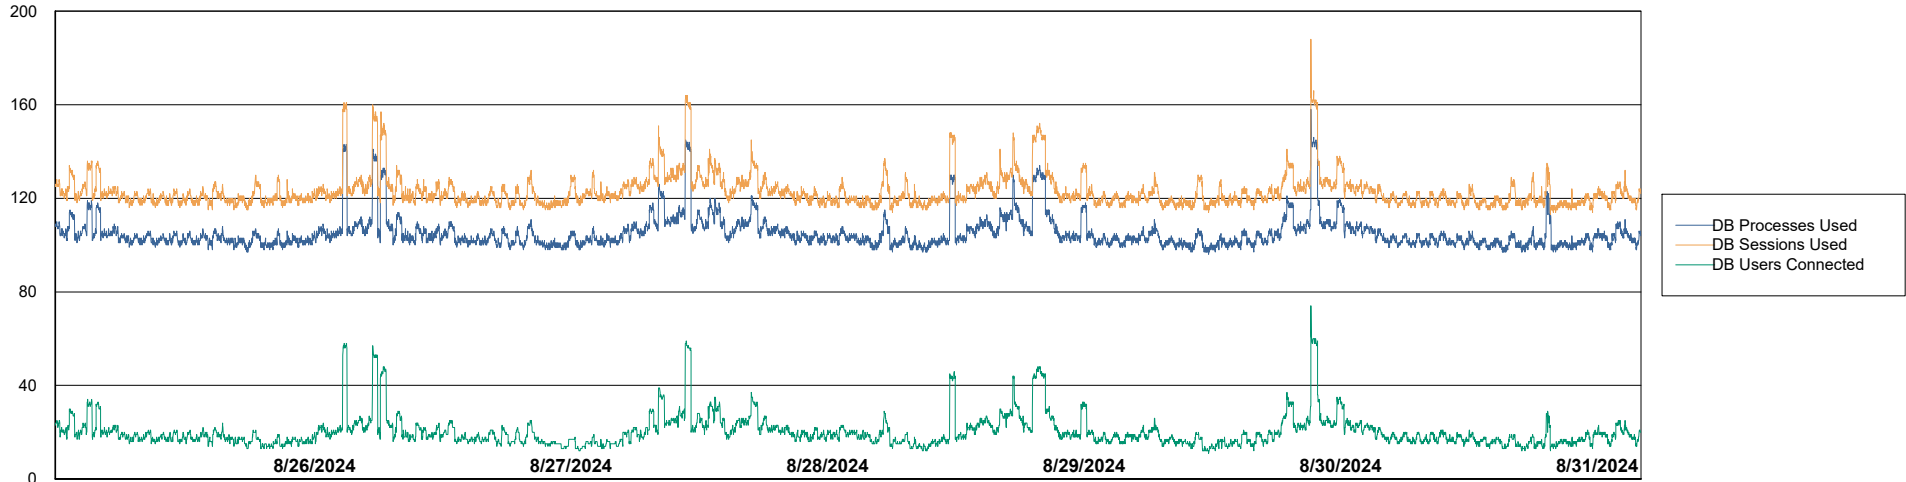

Database Performance JSG_PRD_BASHIR_DB_ABS1