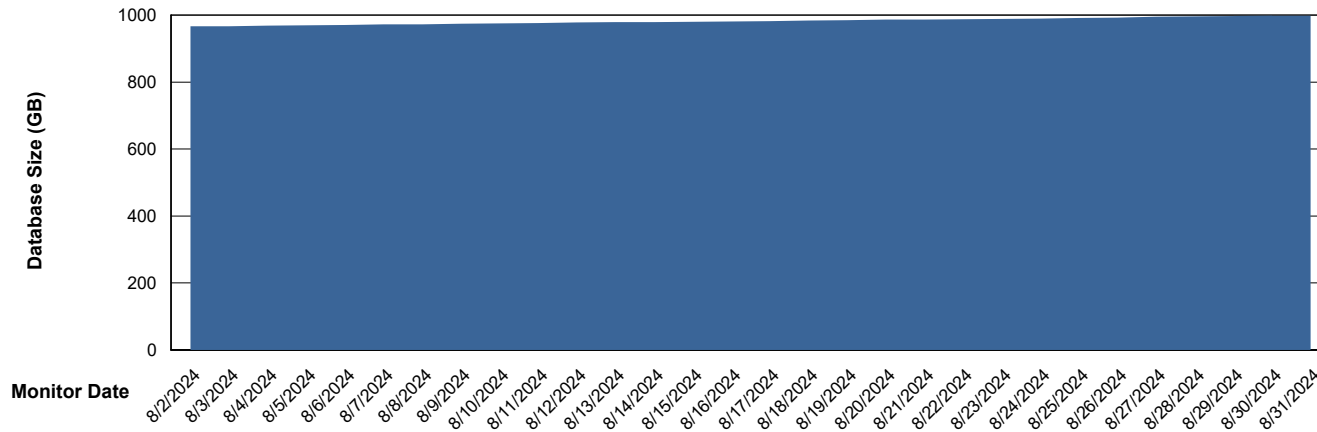

Customer JSG_Production (24/7)
Database ID 102

DATABASE SIZE JSG_PRD_BASHIR_DB_ABS1

Database growth over last month

DATABASE SIZE JSG_PRD_RIKER_DB_HSBABS1

Database growth over last month

Weekly SLA Customer Report