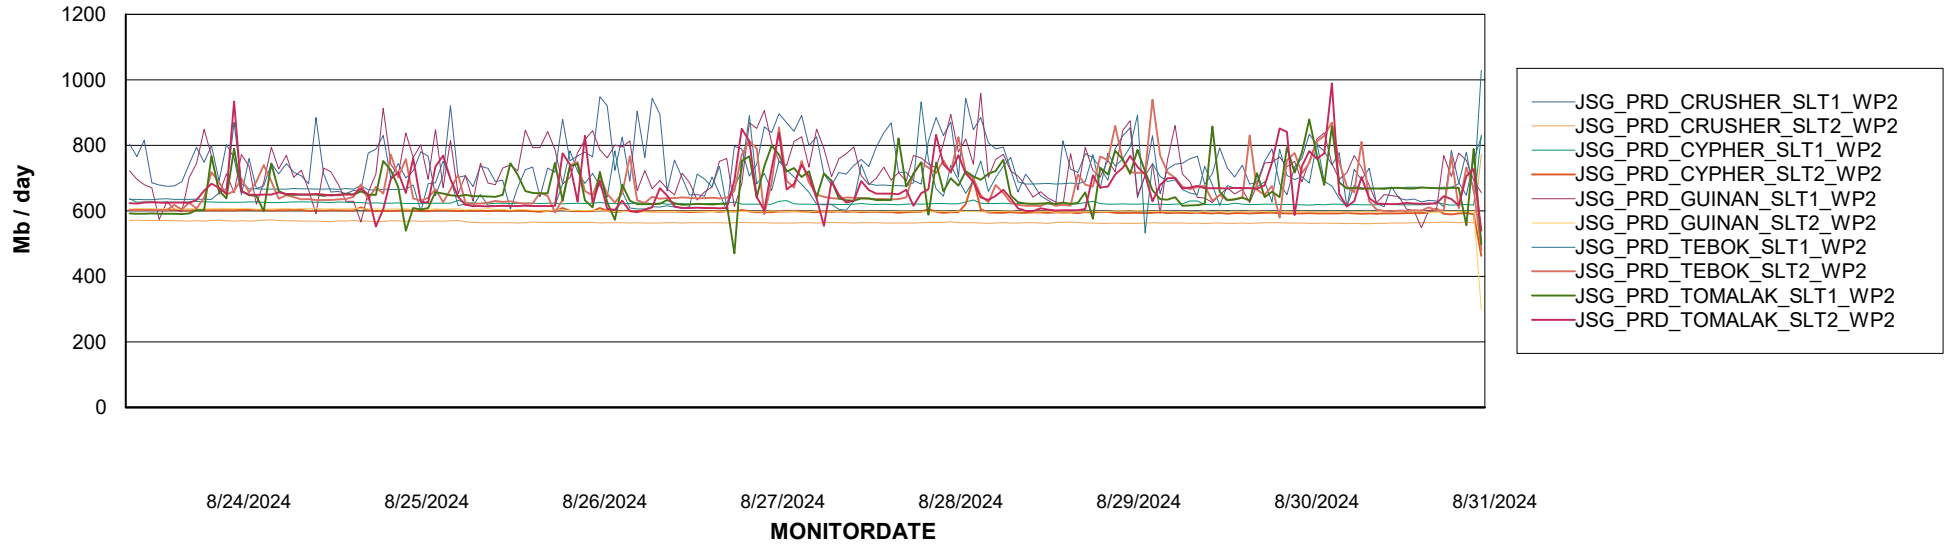

ABSSolute Web Component Services

Avg memory used per ABS Web component