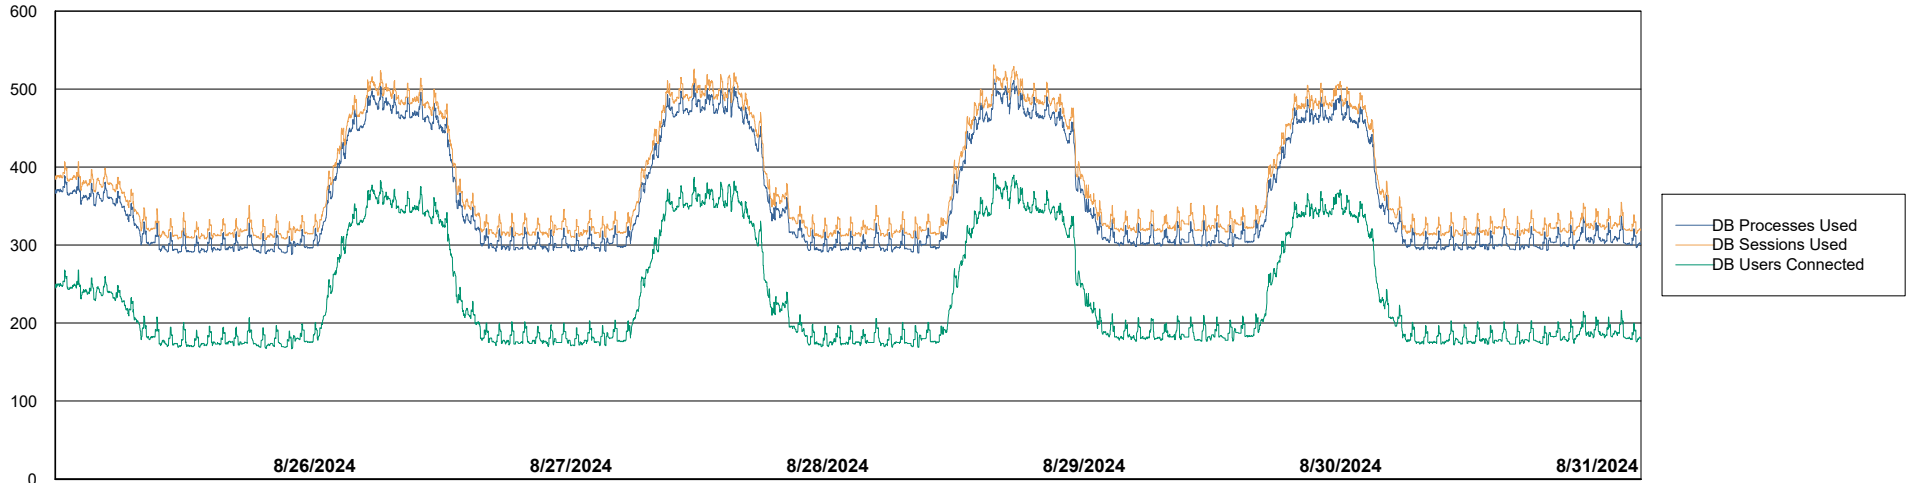

DB Processes Max 4
DB Processes Max 1,000
DB Processes Max 0

Weekly SLA Customer Report

Customer JSG_Production (24/7)
Database ID 102

Database Performance JSG_PRD_RIKER_DB_HSBABS1

Weekly SLA Customer Report