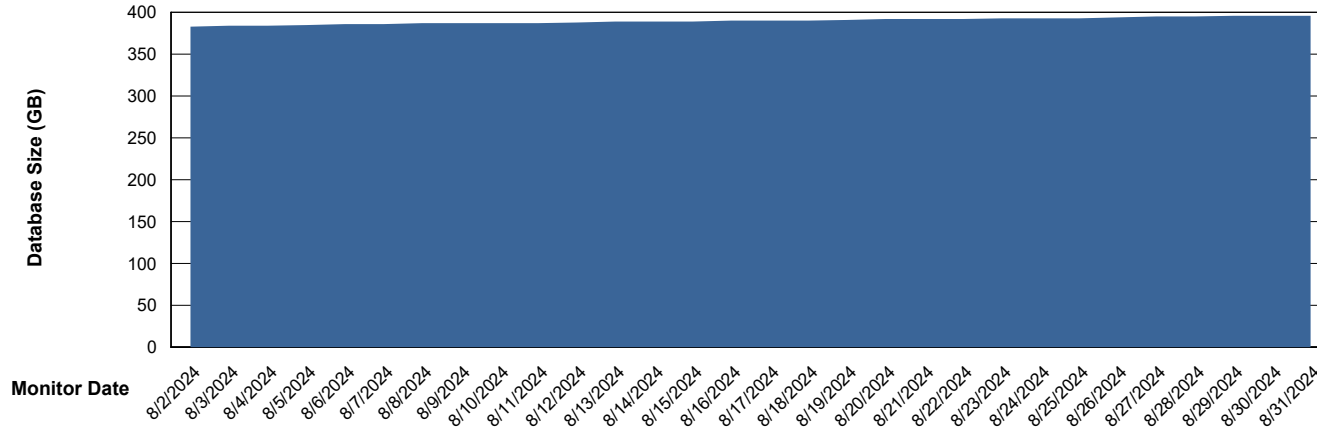

DATABASE SIZE JSG_PRD_BASHIR_DB_ABS1

Database growth over last month