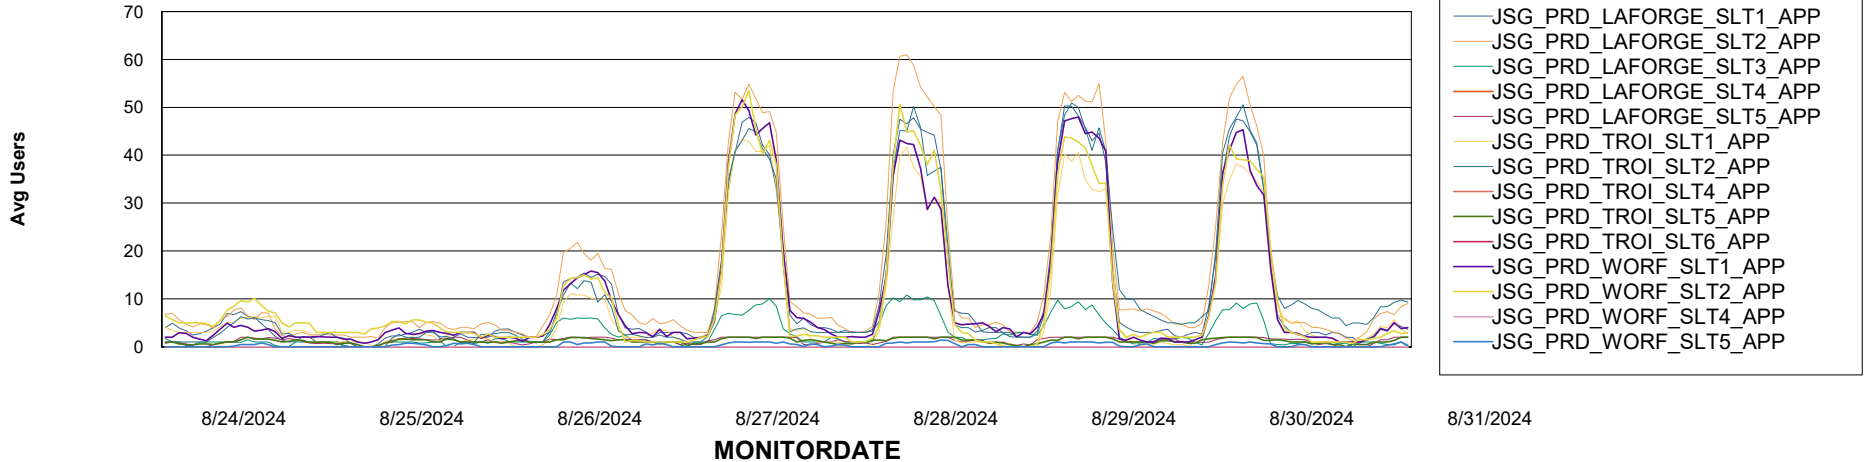

Avg users per day per ABS server