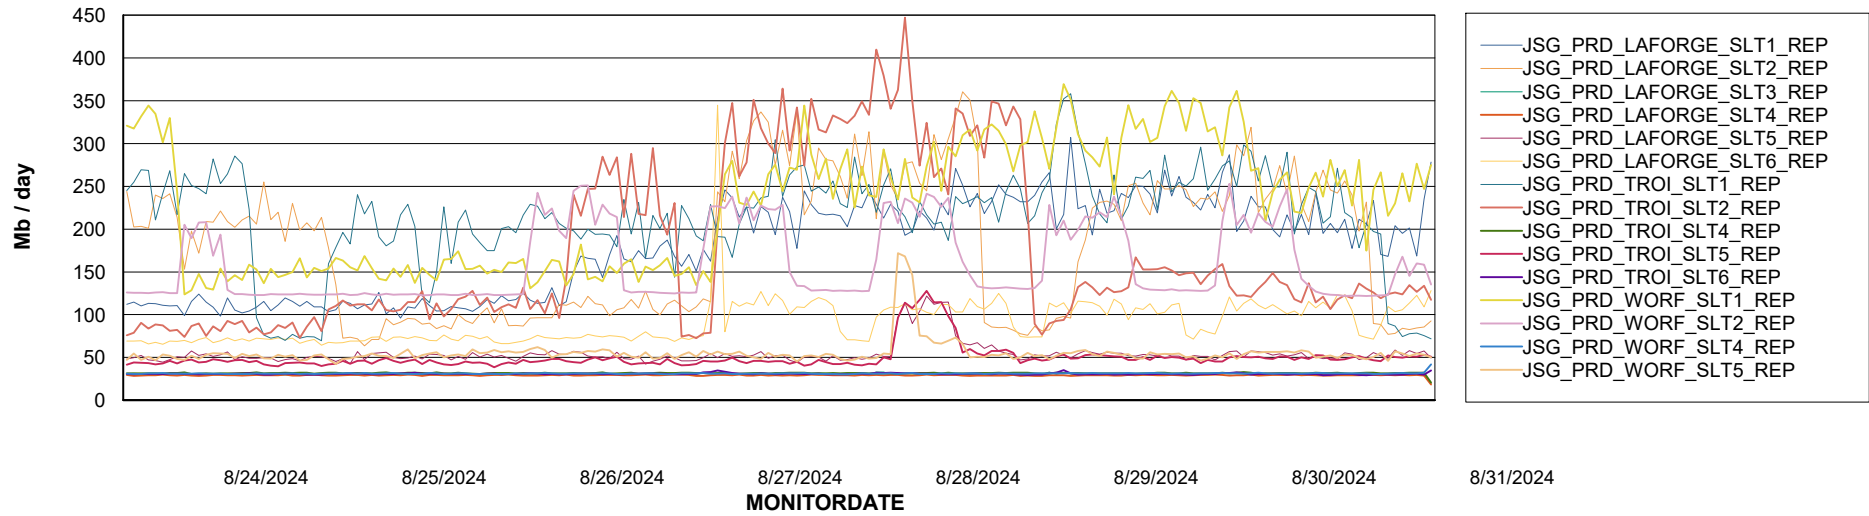

ABSSolute Application ReportServer Services

Avg memory used per ReportServer Service