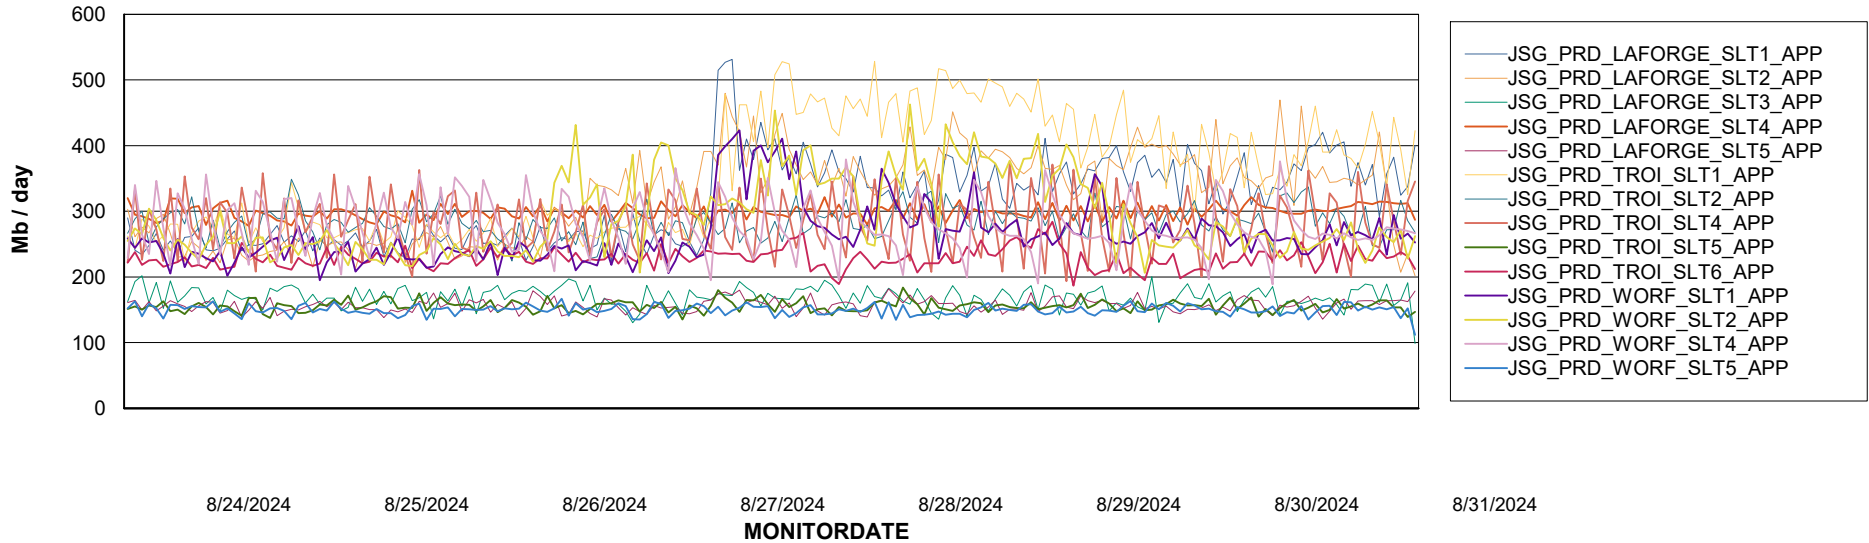

ABSSolute Application Server Services

Avg memory used per ABS Server Service