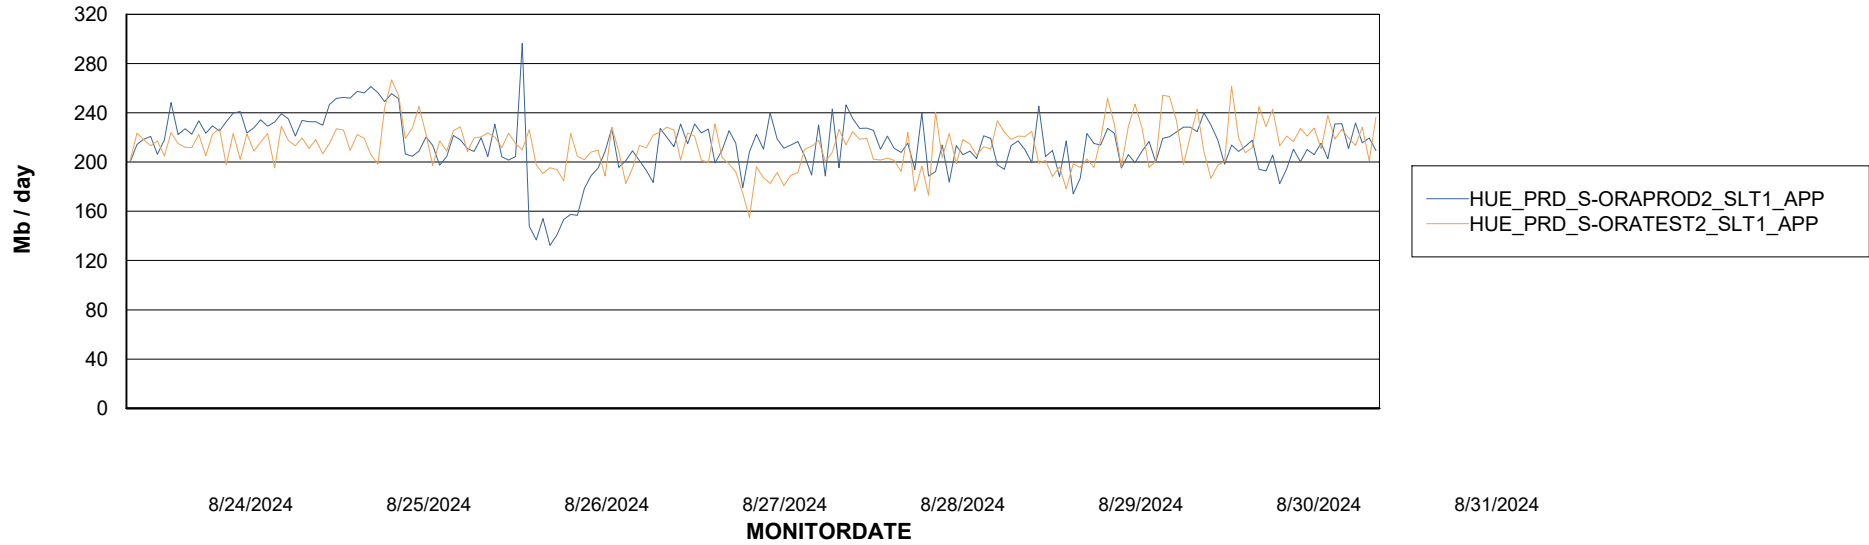

ABSSolute Application Server Services

Avg memory used per ABS Server Service