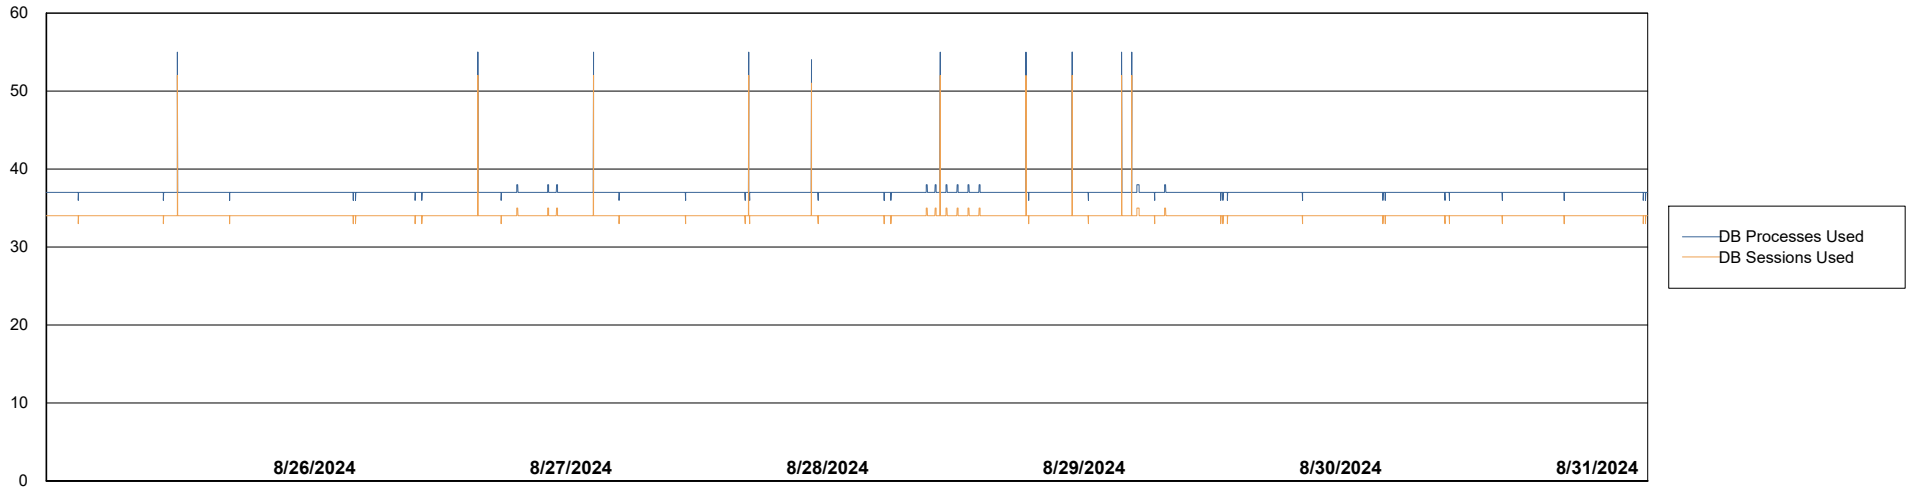

Database Performance HUE_PRD_S-ORATEST2_HSBABS1

DB Processes Max 1,000