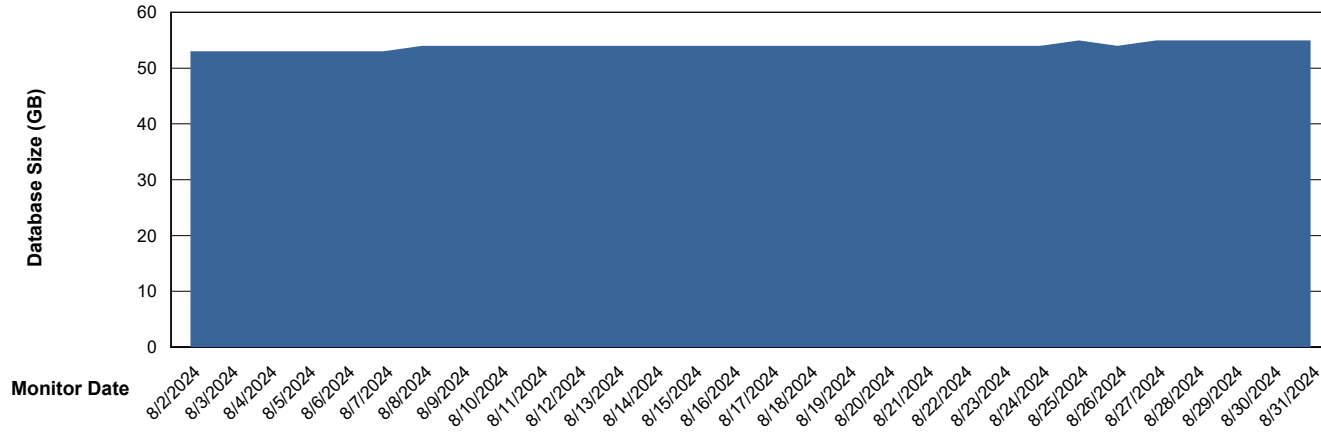

DATABASE SIZE HUE_PRD_S-ORABI2_ABS1

Database growth over last month