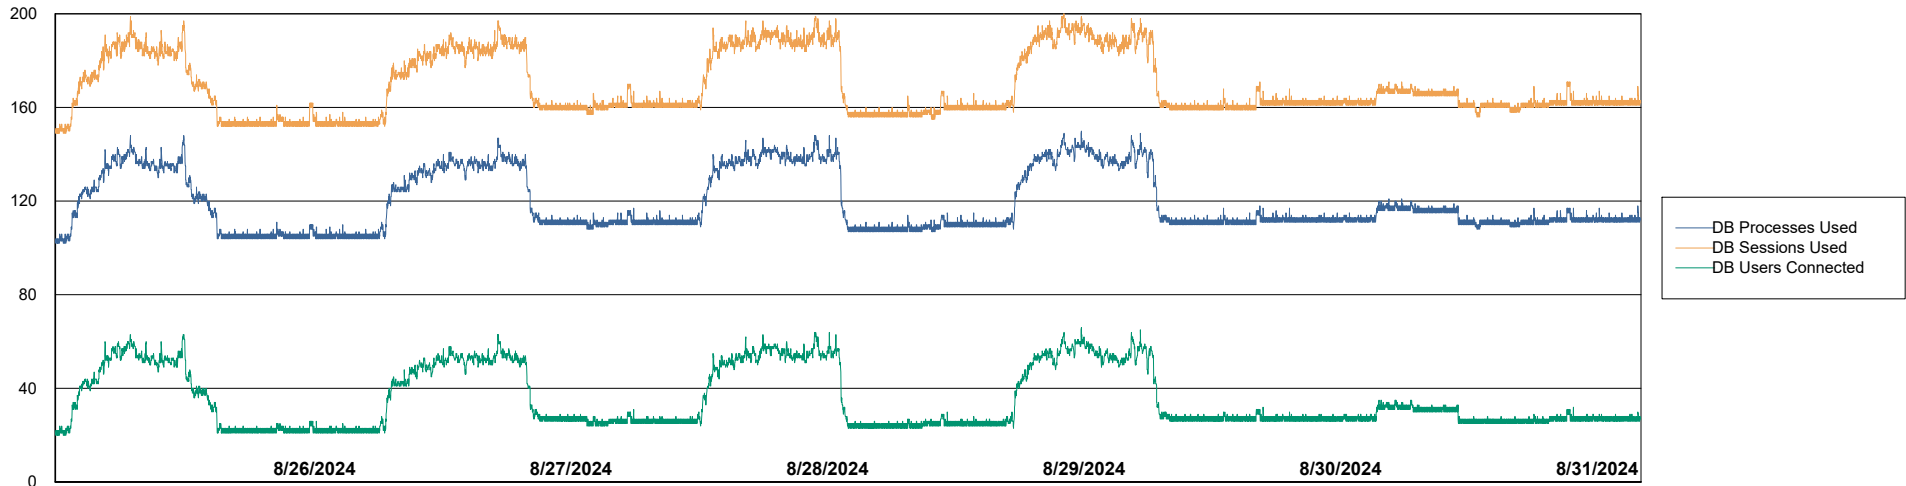

Database Performance HUE_PRD_S-ORAPROD2_ABS1