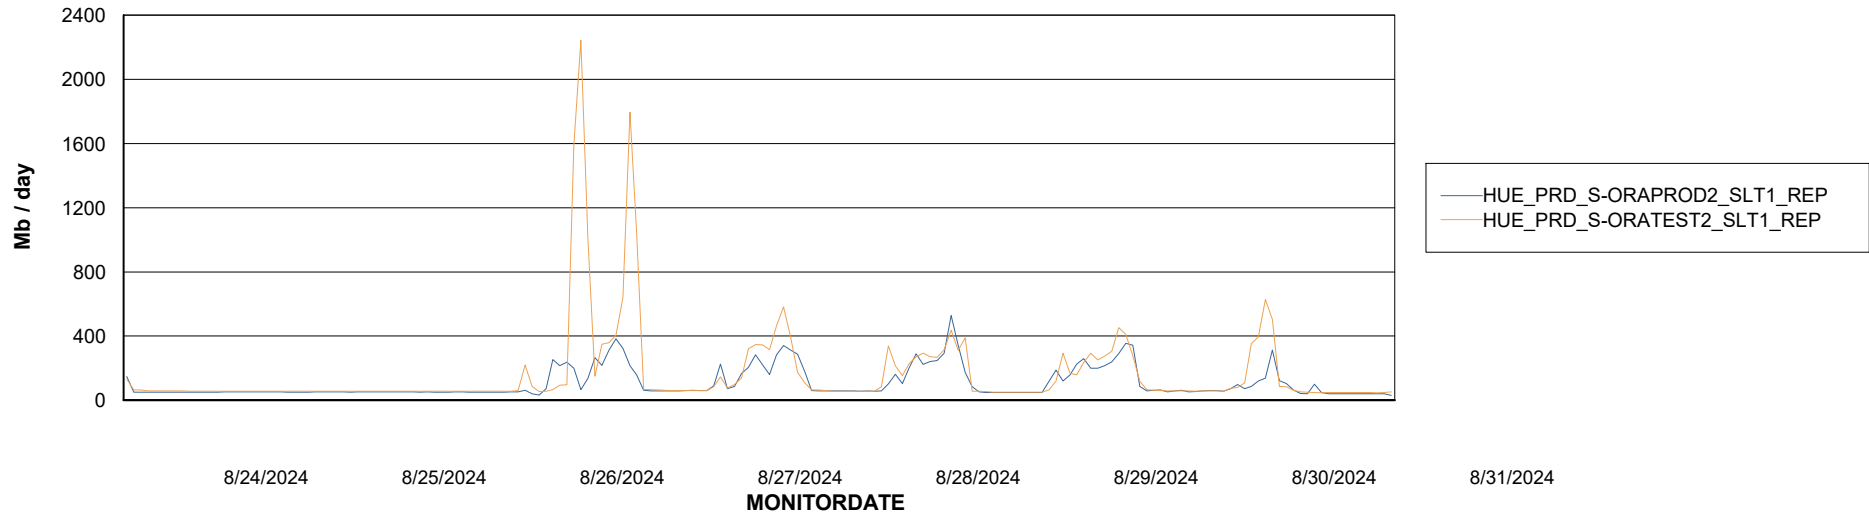

ABSSolute Application ReportServer Services

Avg memory used per ReportServer Service