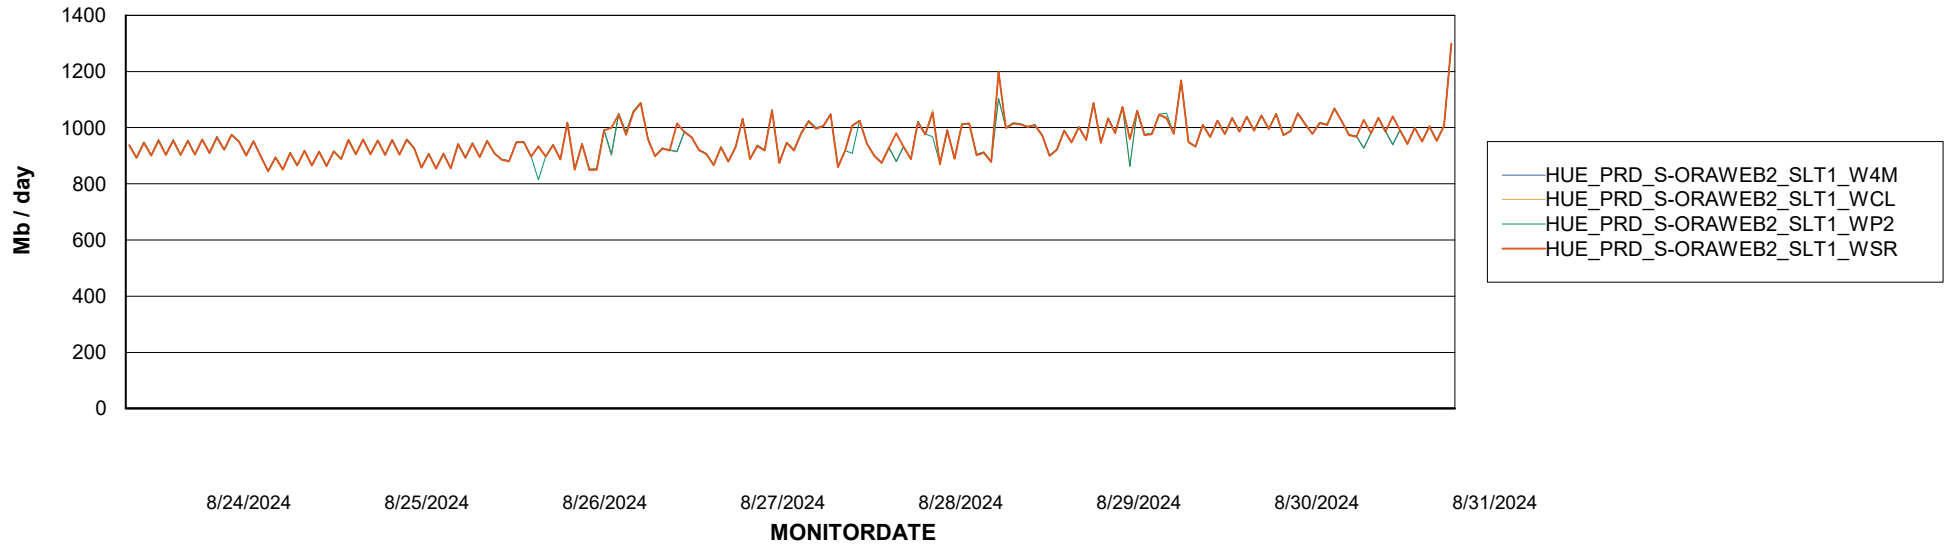

ABSSolute Web Component Services

Avg memory used per ABS Web component