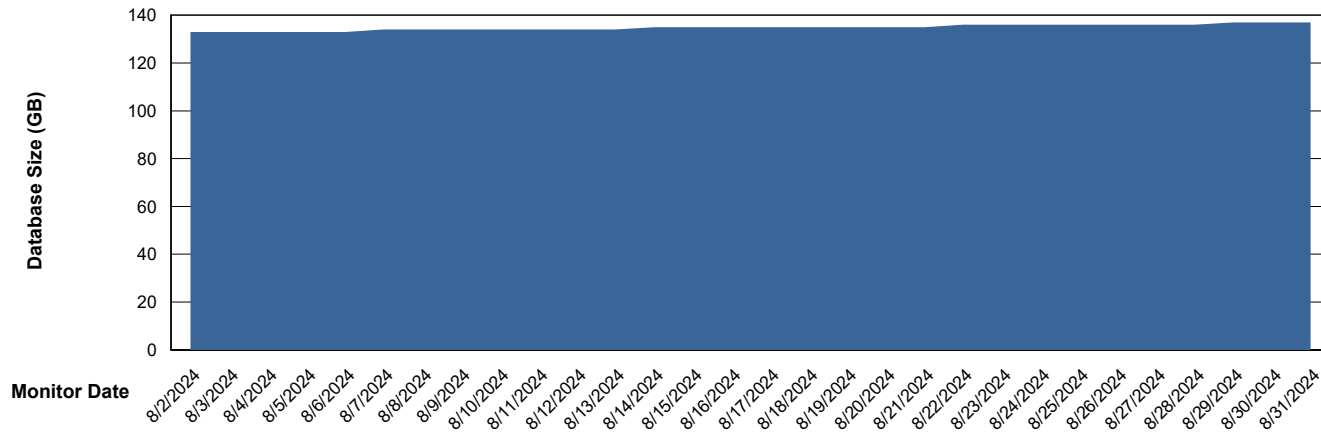

DATABASE SIZE HUE_PRD_S-ORAPROD2_ABS1

Database growth over last month