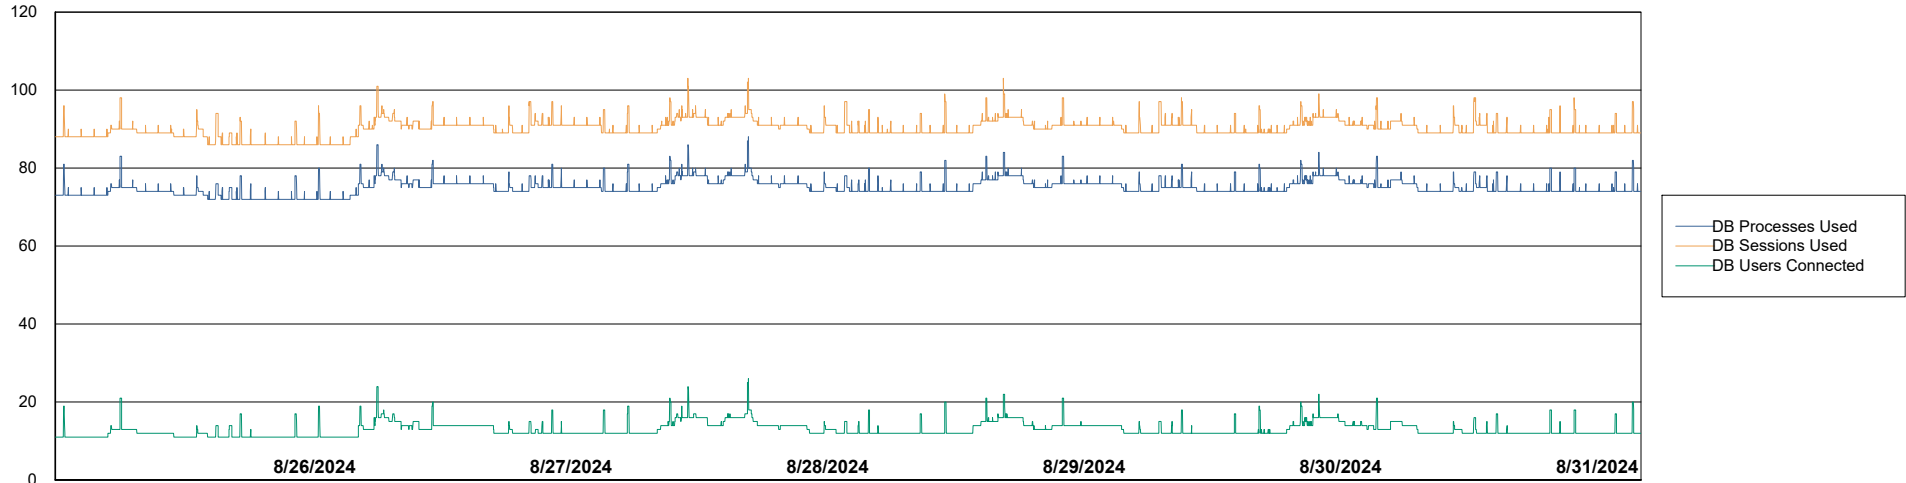

Weekly SLA Customer Report

Customer EUT_Production
Database ID 114

Database Performance EUT_EUP_PRD_URVINA22T_DB_ABS1

Weekly SLA Customer Report

Customer EUT_Production
Database ID 114

Database Performance EUT_URM_PRD_URVINA26_DB_ABS1