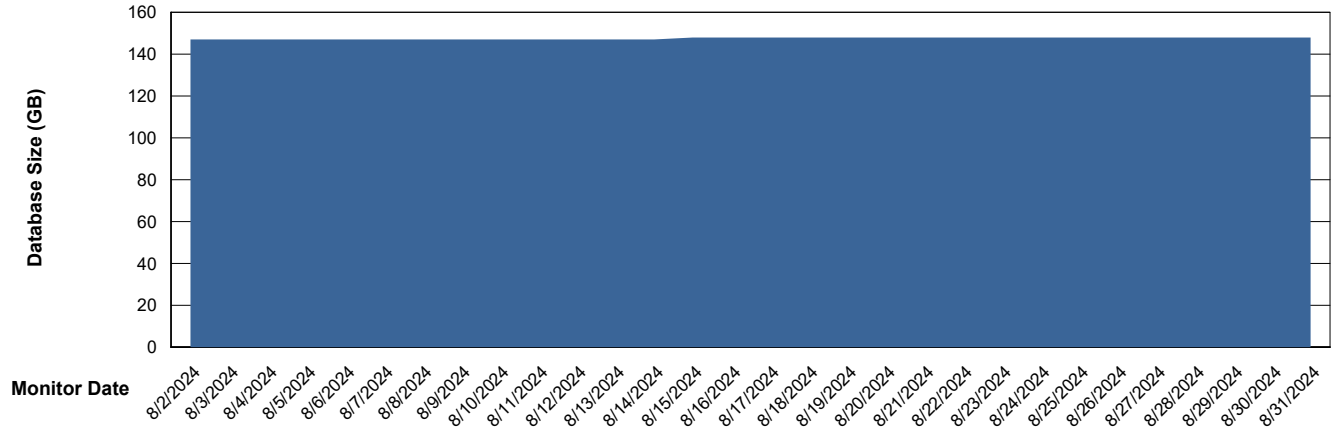

Weekly SLA Customer Report

Customer EUT_Production
Database ID 114

Database Performance EUT_EUP_PRD_URVINA22T_DB_ABS1

Weekly SLA Customer Report

Customer EUT_Production
Database ID 114

Database Performance EUT_URM_PRD_URVINA26_DB_ABS1

Weekly SLA Customer Report

Customer EUT_Production
Database ID 114

DATABASE SIZE EUT_EUP_PRD_URVINA22T_DB_ABS1

Database growth over last month

DATABASE SIZE EUT_URM_PRD_URVINA26_DB_ABS1

Database growth over last month