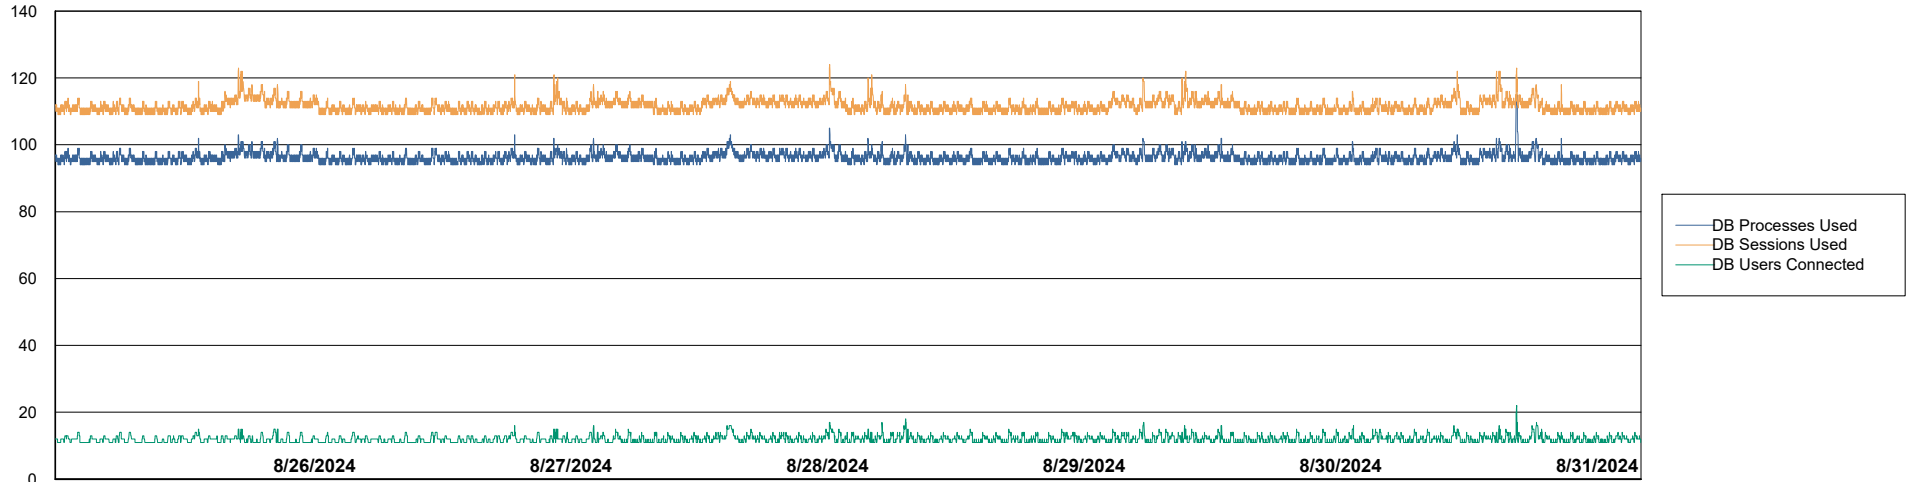

DB Processes Max 1,000
DB Sessions Max 0

Weekly SLA Customer Report

Customer ELJ Production
Database ID 72

Database Performance ELJ_PRD_FRASEQXPRDDB03_ABS1

Weekly SLA Customer Report

Customer ELJ Production
Database ID 72