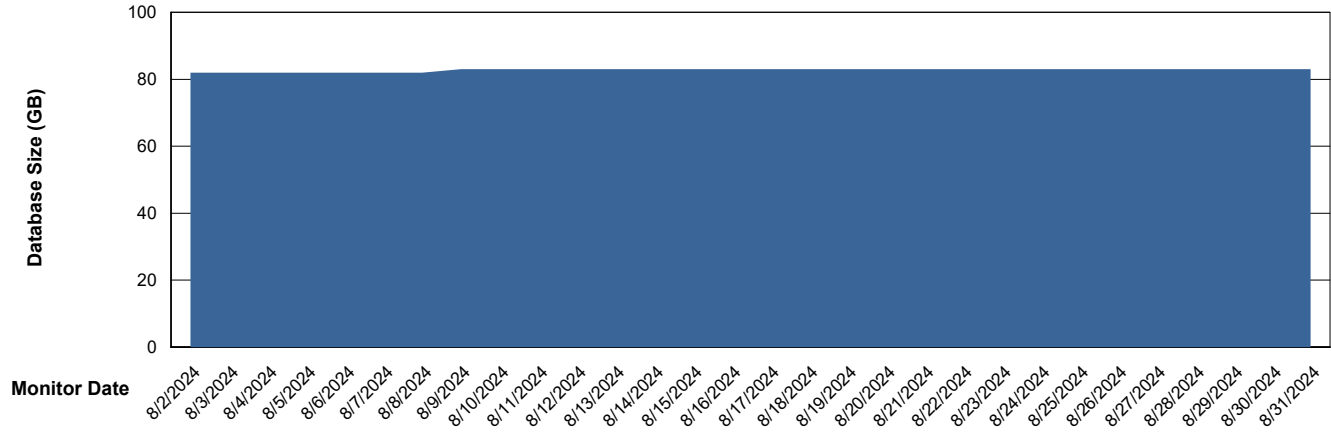

DB Processes Max 1,000
DB Sessions Max 0

Weekly SLA Customer Report

Customer ELJ Production
Database ID 72

Database Performance ELJ_PRD_FRASEQXPRDDB03_ABS1

Weekly SLA Customer Report

Customer ELJ Production
Database ID 72

DATABASE SIZE ELJ_PRD_FRASEQXPRDDB01_ABS1

Database growth over last month

DATABASE SIZE ELJ_PRD_FRASEQXPRDDB03_ABS1

Database growth over last month

Weekly SLA Customer Report

Customer ELJ Production
 Database ID 72