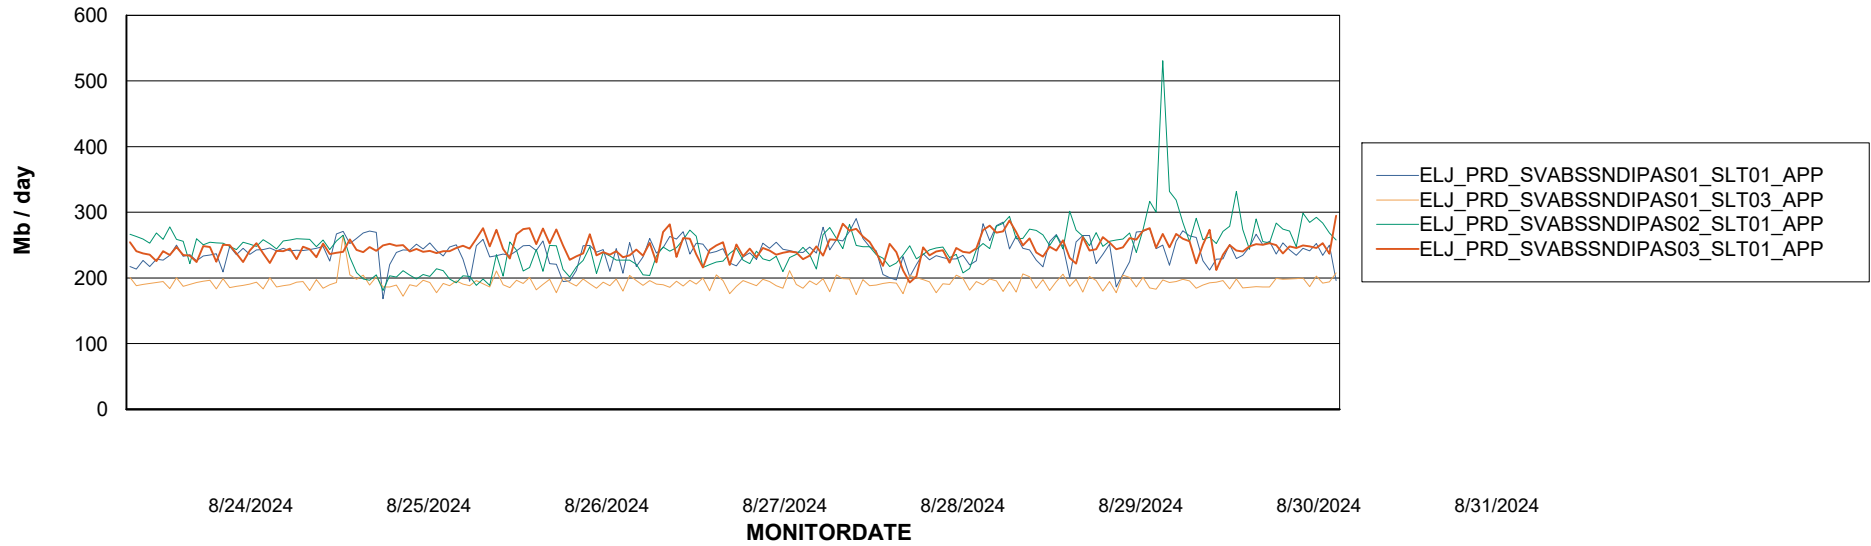

ABSSolute Application Server Services

Avg memory used per ABS Server Service