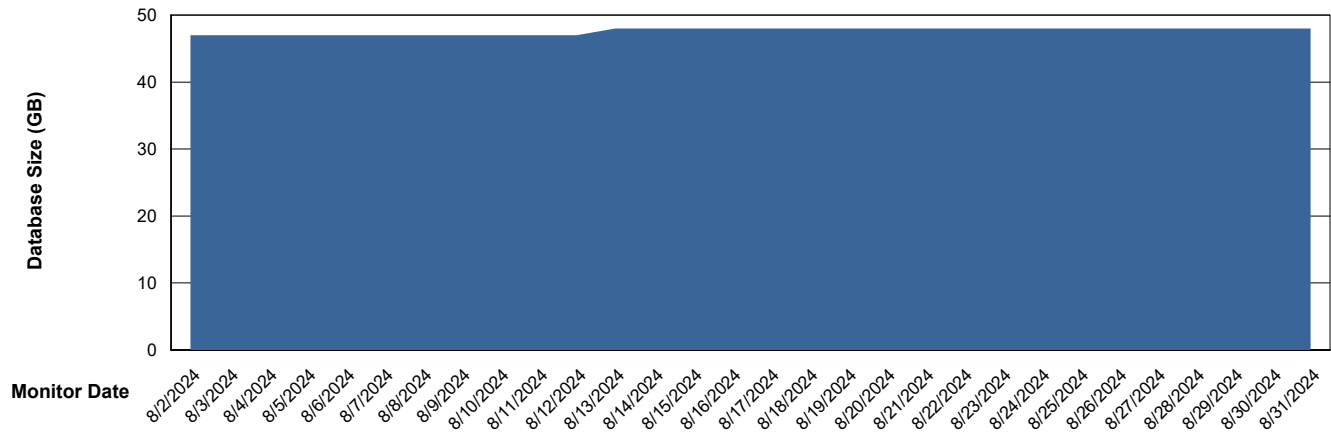

DATABASE SIZE ELJ_PRD_FRASEQXPRDDB03_ABS1

Database growth over last month