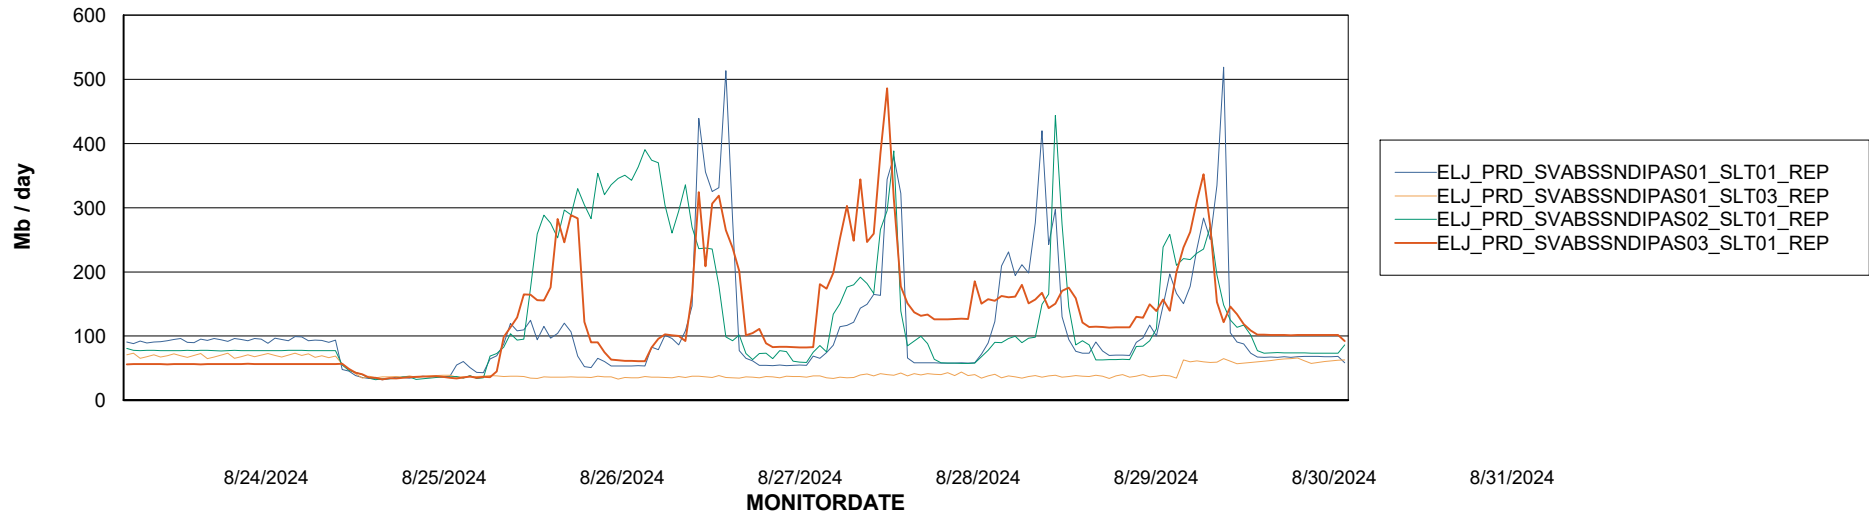

Avg memory used per ABS Server Service

Avg users per day per ABS server

Weekly SLA Customer Report

Customer ELJ Production
Database ID 72

ABSSolute Application ReportServer Services

Avg memory used per ReportServer Service