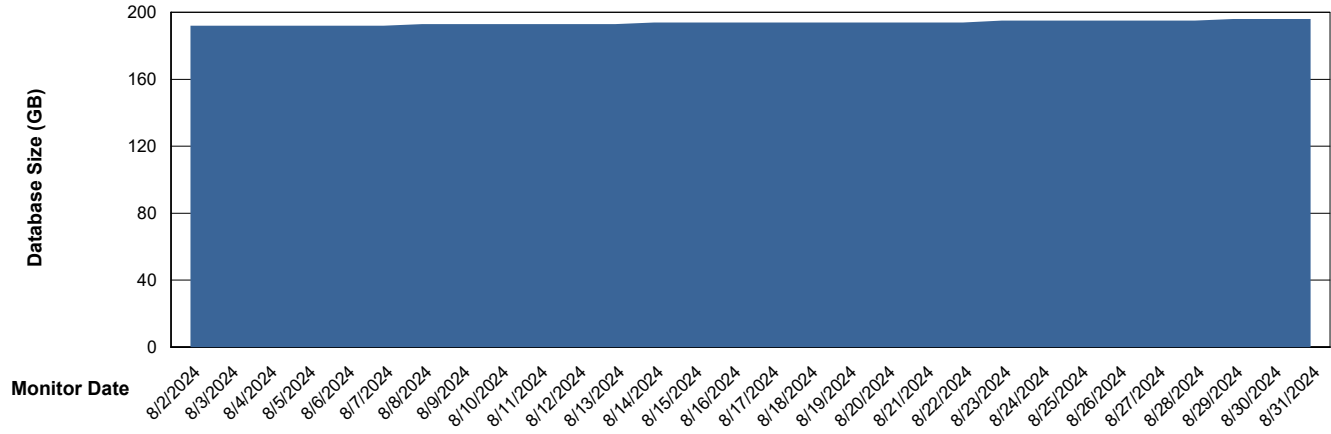

DATABASE SIZE ELI_PRD_FRASEQXPRDDB04-BI_ABS1

Database growth over last month