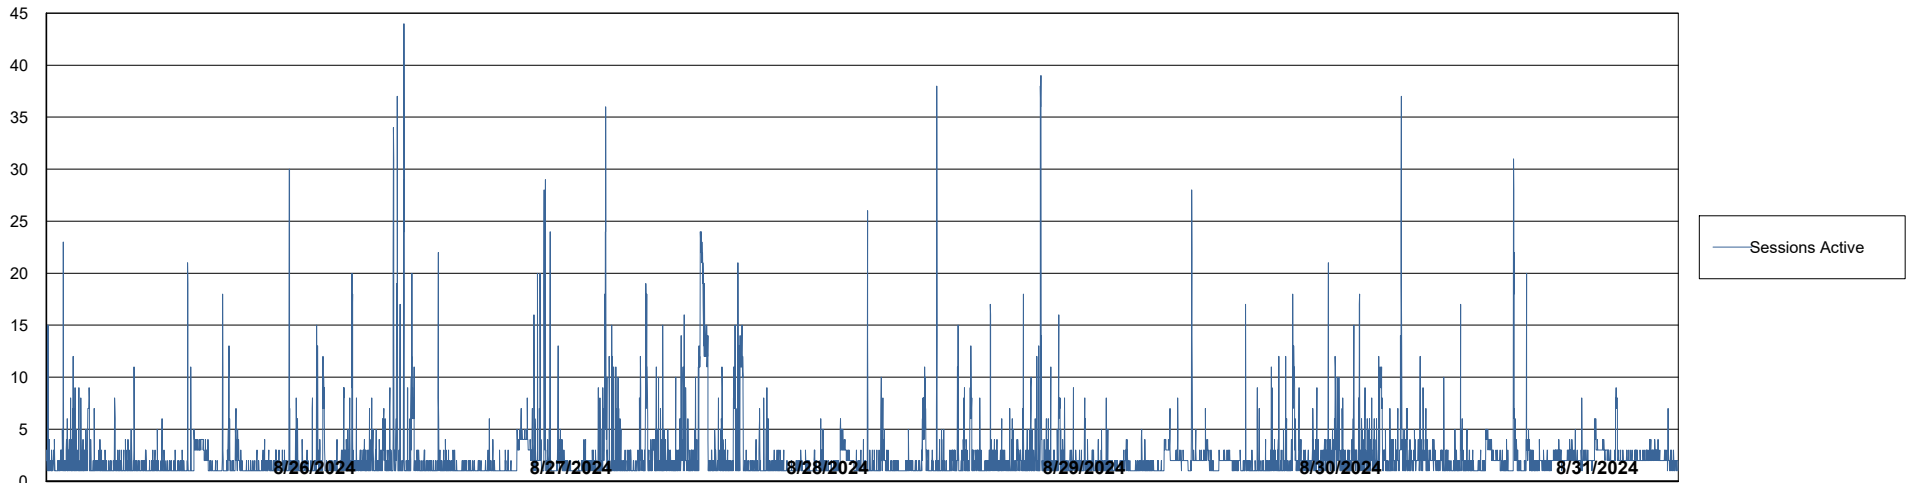

Weekly SLA Customer Report

Customer ELI_Production
Database ID 62

Database Performance ELI_PRD_FRASEQXPRDDB04-BI_ABS1

Weekly SLA Customer Report

Customer ELI_Production
Database ID 62

Database Performance ELI_PRD_FRASINTPRDDB01_ABS1