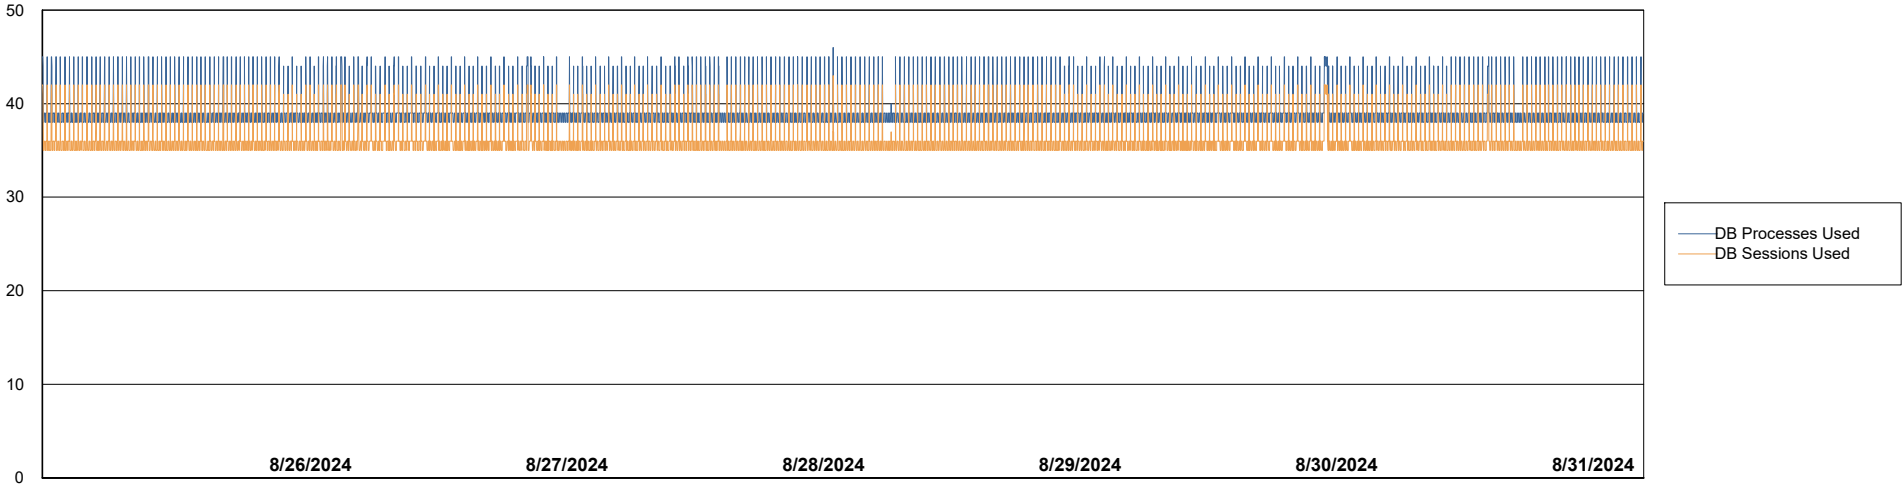

Database Performance ELI_PRD_FRASINTQUADB01_HSBABS1

DB Processes Max 1,000