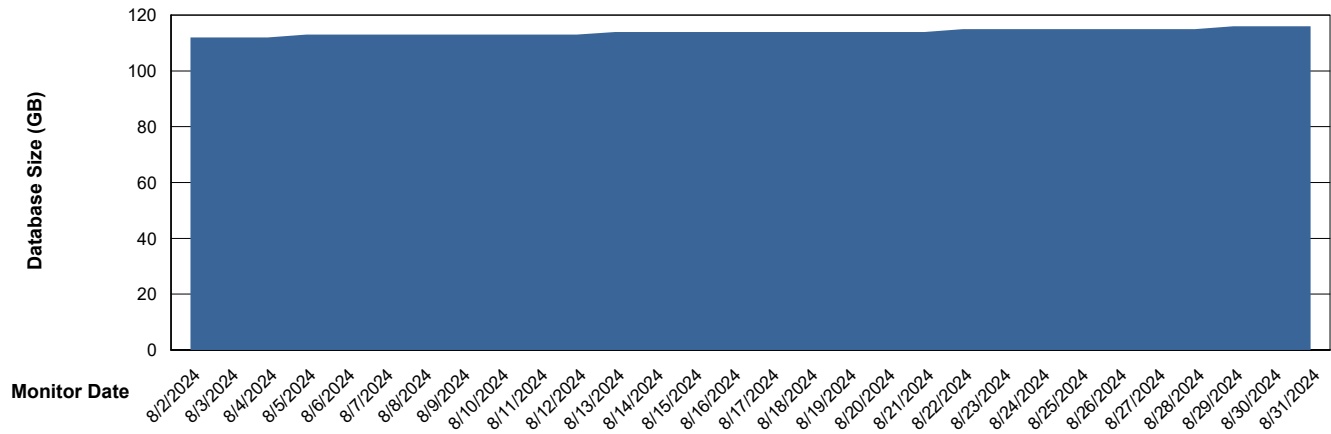

DATABASE SIZE ELI_PRD_FRASINTPRDDB01_ABS1

Database growth over last month