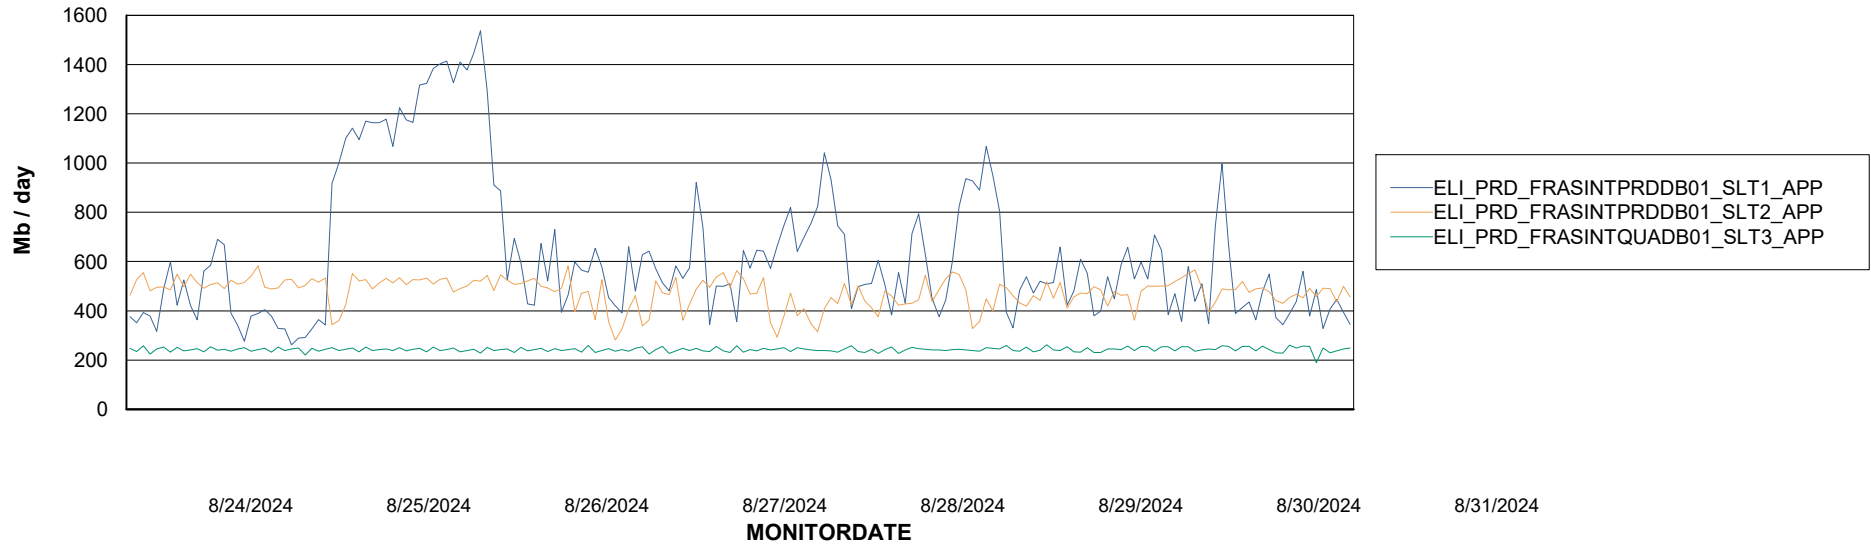

ABSSolute Application Server Services

Avg memory used per ABS Server Service