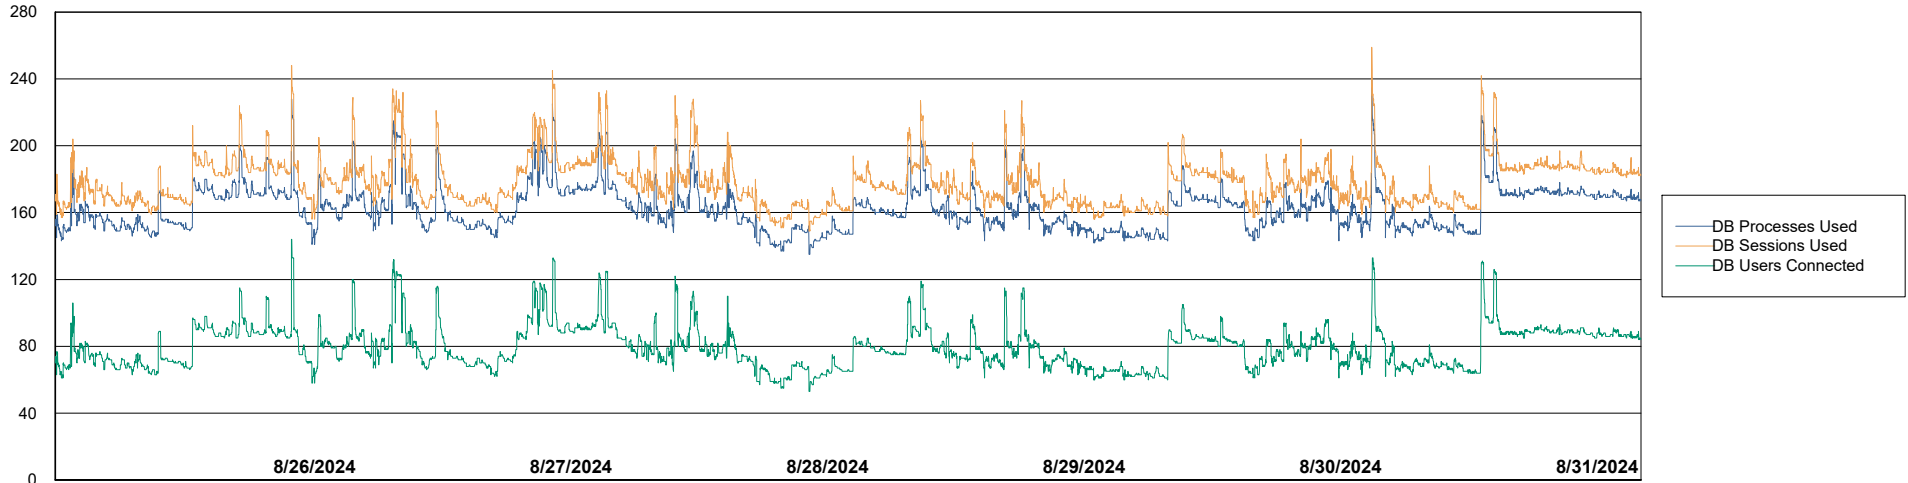

Weekly SLA Customer Report

Customer ELI_Production
Database ID 62

Database Performance ELI_PRD_FRASEQXPRDDB04-BI_ABS1

Weekly SLA Customer Report

Customer ELI_Production
Database ID 62

Database Performance ELI_PRD_FRASINTPRDDB01_ABS1