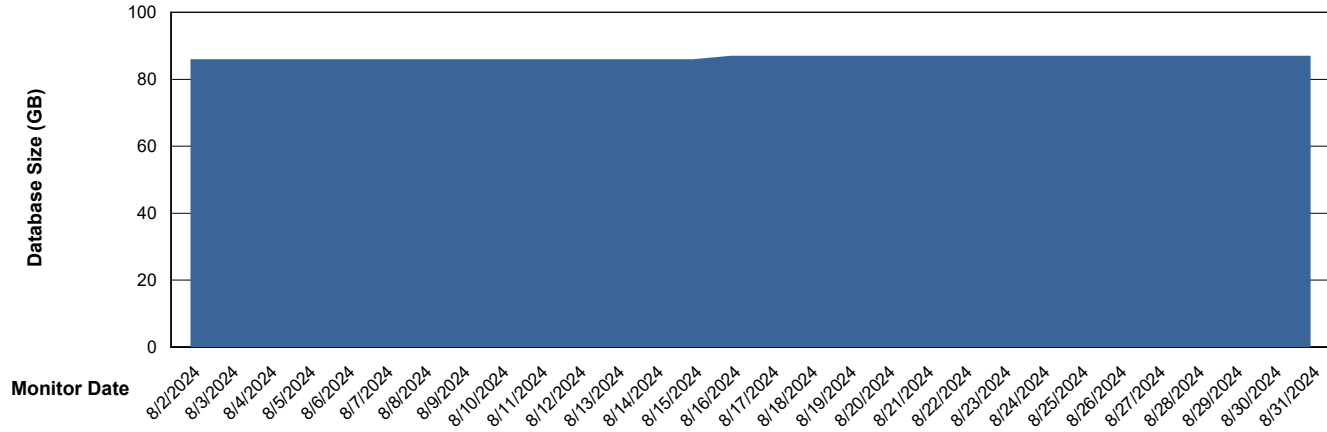

DB Processes Max 1,000

Weekly SLA Customer Report

Customer ECL_Production
 Database ID 156

DATABASE SIZE ECL_PRD_ECLABS_ABS1

Database growth over last month

Database Tablespace ECL_PRD_ECLABS_ABS1

Date	Tablespace Name	Filesize (Gb)	Usedsize (Gb)	Percentage free
8/31/2024	ABSDATA	81	62	23
	INDX	10	7	29
8/30/2024	ABSDATA	81	62	23
	INDX	10	7	29
8/29/2024	ABSDATA	81	62	23
	INDX	10	7	29
8/28/2024	ABSDATA	81	62	23
	INDX	10	7	29
8/27/2024	ABSDATA	81	62	23
	INDX	10	7	29
8/26/2024	ABSDATA	81	62	23
	INDX	10	7	29
8/25/2024	ABSDATA	81	62	23
	INDX	10	7	29

Weekly SLA Customer Report

Customer ECL_Production
Database ID 156

Standby Database Health ECL_Production

Recovery lag for last 7 days

Weekly SLA Customer Report

Customer ECL_Production
Database ID 156

ABSSolute Application Server Services