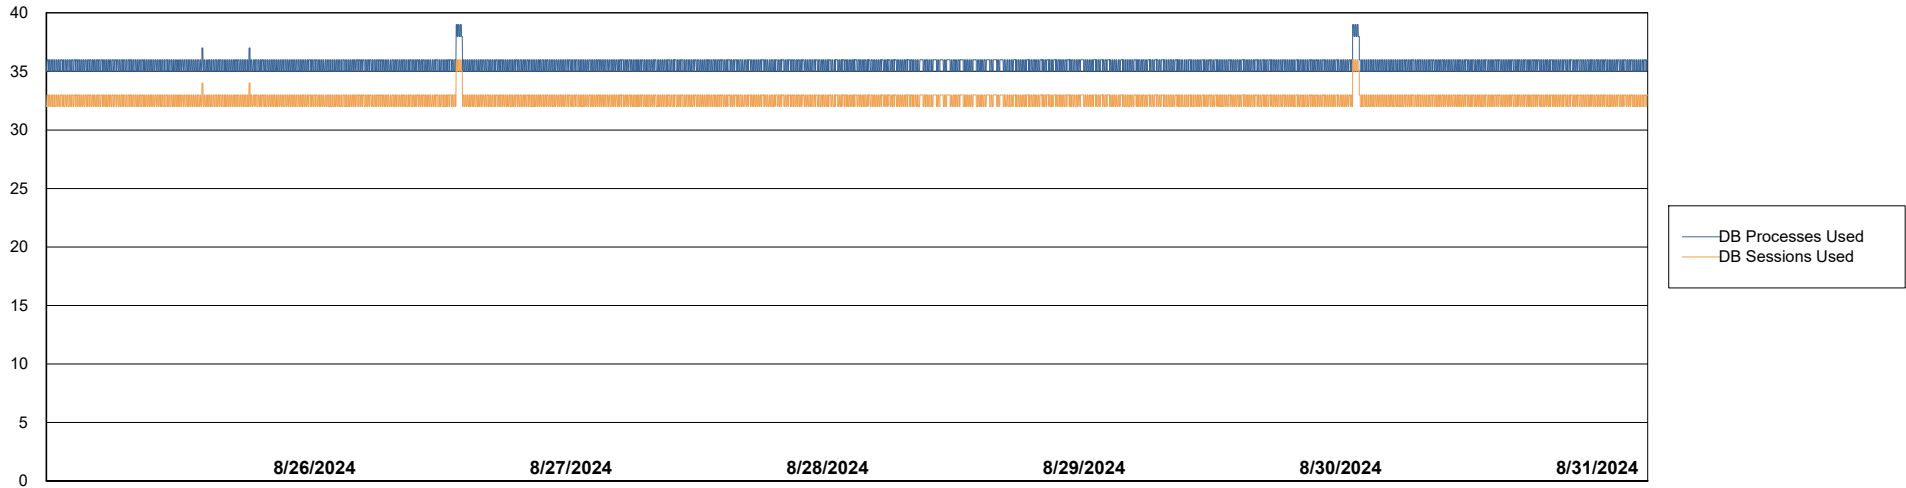

Database Performance ECL_PRD_ECLABS-TEST_HSBABS1

DB Processes Max 1,000