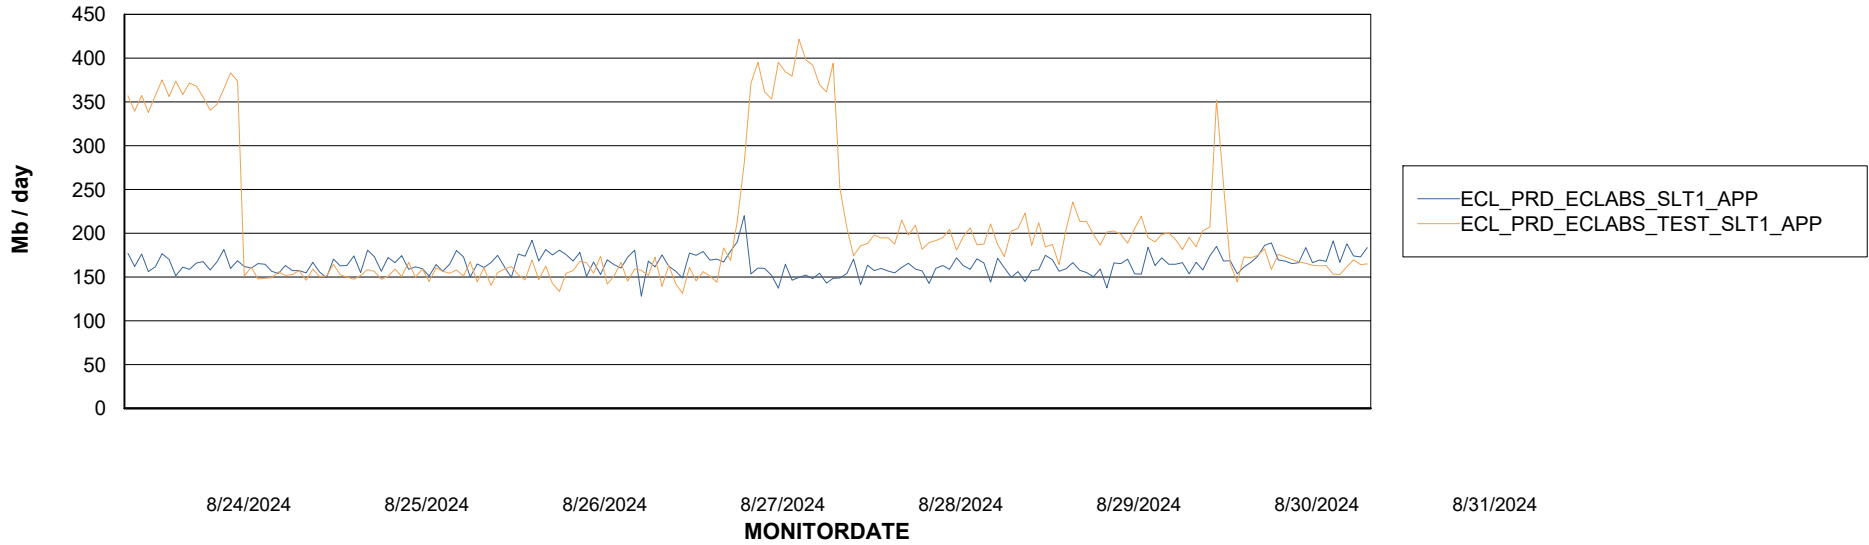

ABSSolute Application Server Services

Avg memory used per ABS Server Service