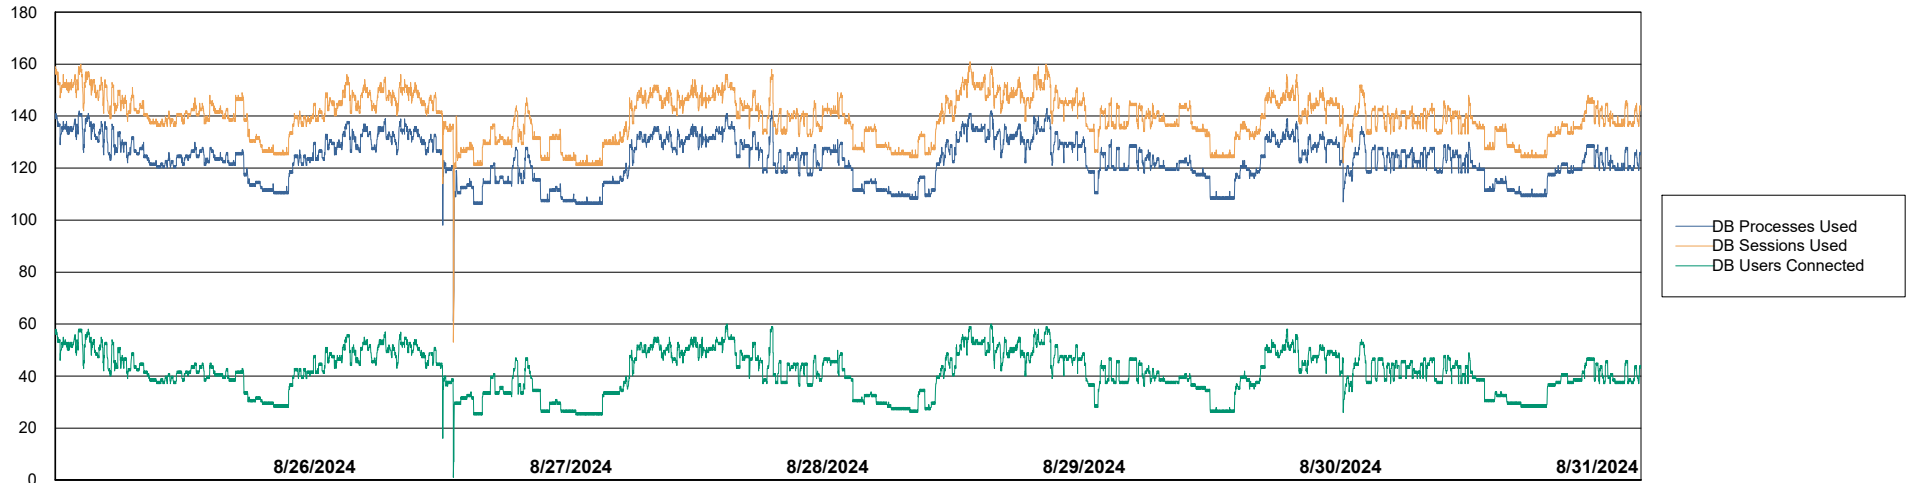

Weekly SLA Customer Report

Customer ECL_Production
Database ID 156

Harddisk Usage ECL_PRD_ECLABS-WEB

	Free disk space on C: (%)	Total disk space on C: (Gb)	Used disk space on C: (Gb)
8/31/2024	25	99	75
8/30/2024	25	99	75
8/29/2024	25	99	75
8/28/2024	25	99	75
8/27/2024	25	99	75
8/26/2024	25	99	75
8/25/2024	25	99	75

Weekly SLA Customer Report

Customer ECL_Production
Database ID 156

Database Performance ECL_PRD_ECLABS_ABS1

Weekly SLA Customer Report

Customer ECL_Production
Database ID 156

Database Performance ECL_PRD_ECLABS-TEST_HSBABS1