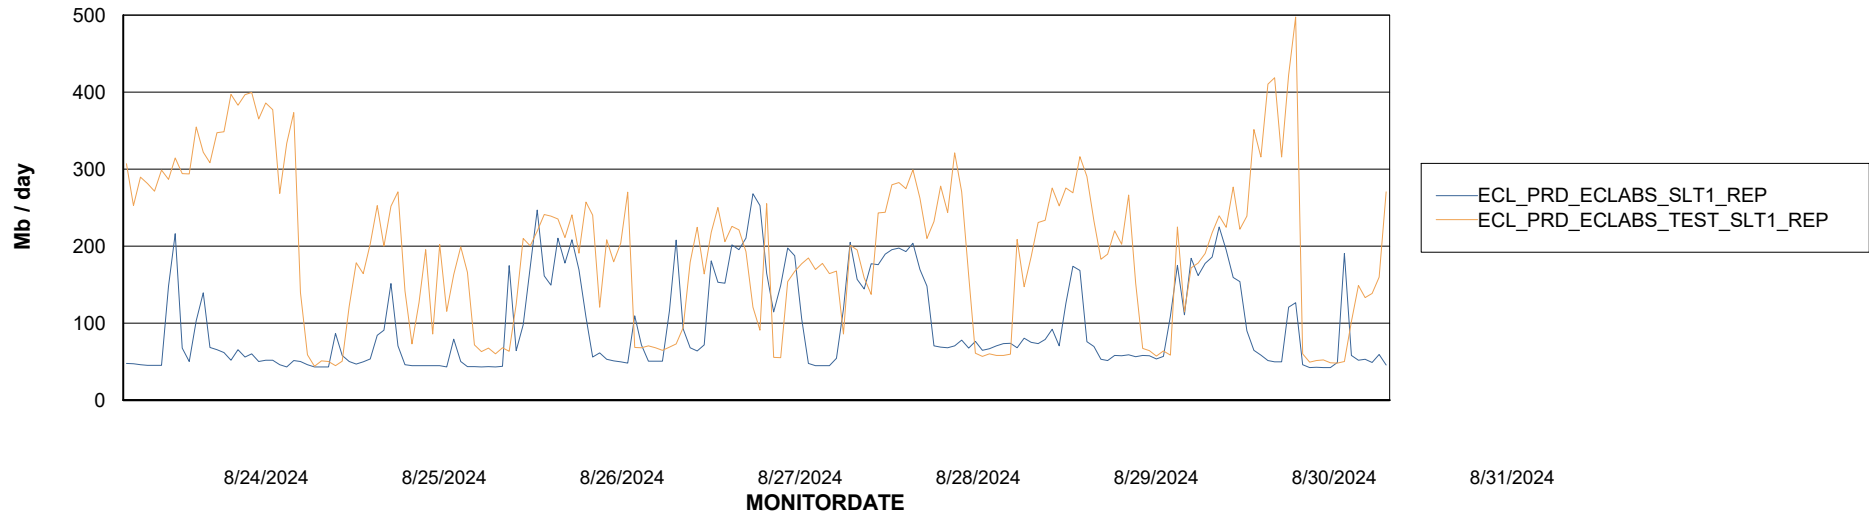

Avg memory used per ABS Server Service

Avg users per day per ABS server

Weekly SLA Customer Report

Customer ECL_Production
Database ID 156

ABSSolute Application ReportServer Services

Avg memory used per ReportServer Service