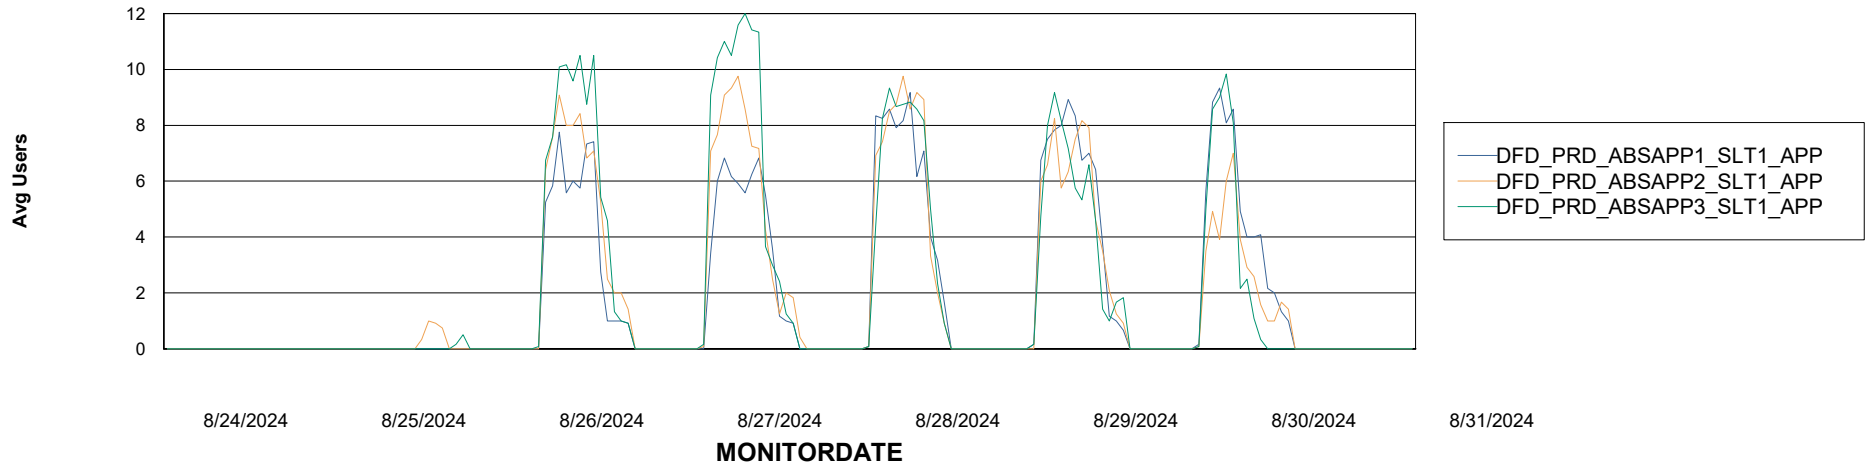

Avg users per day per ABS server