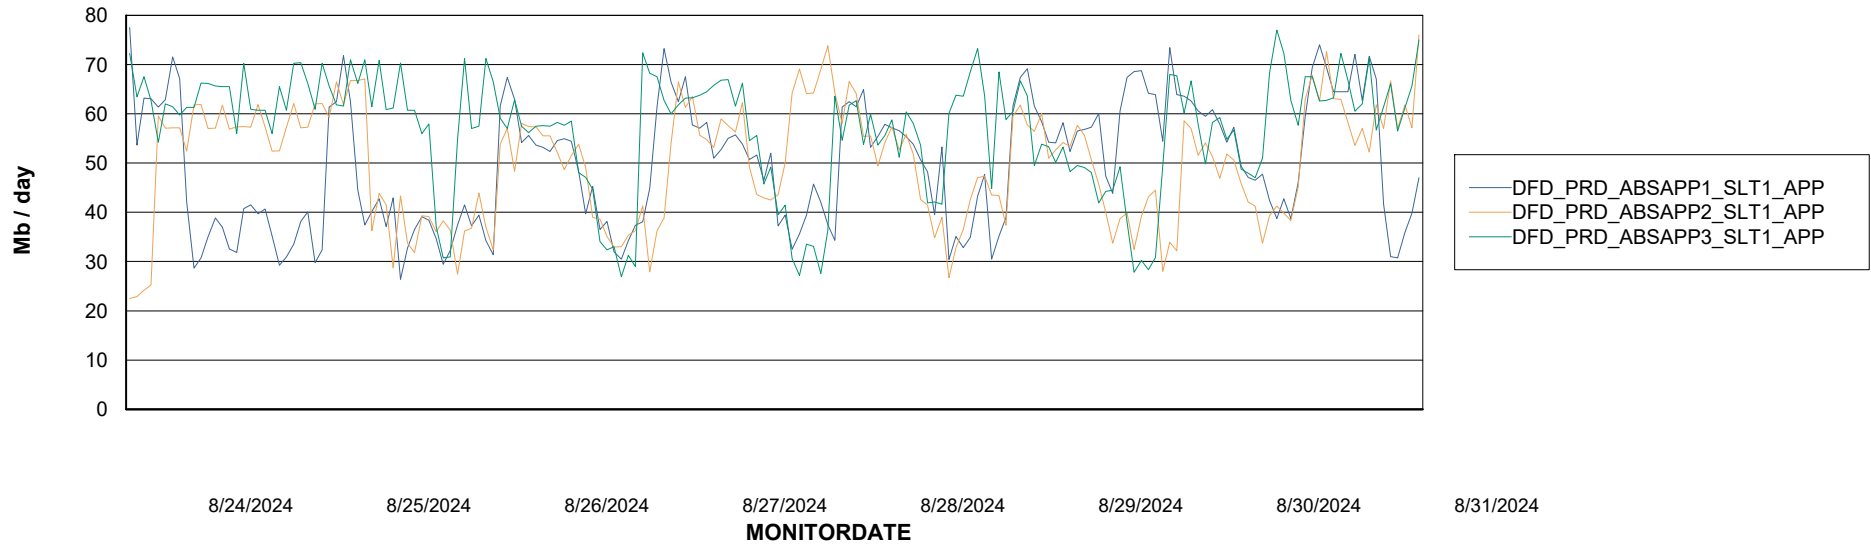

ABSSolute Application Server Services

Avg memory used per ABS Server Service