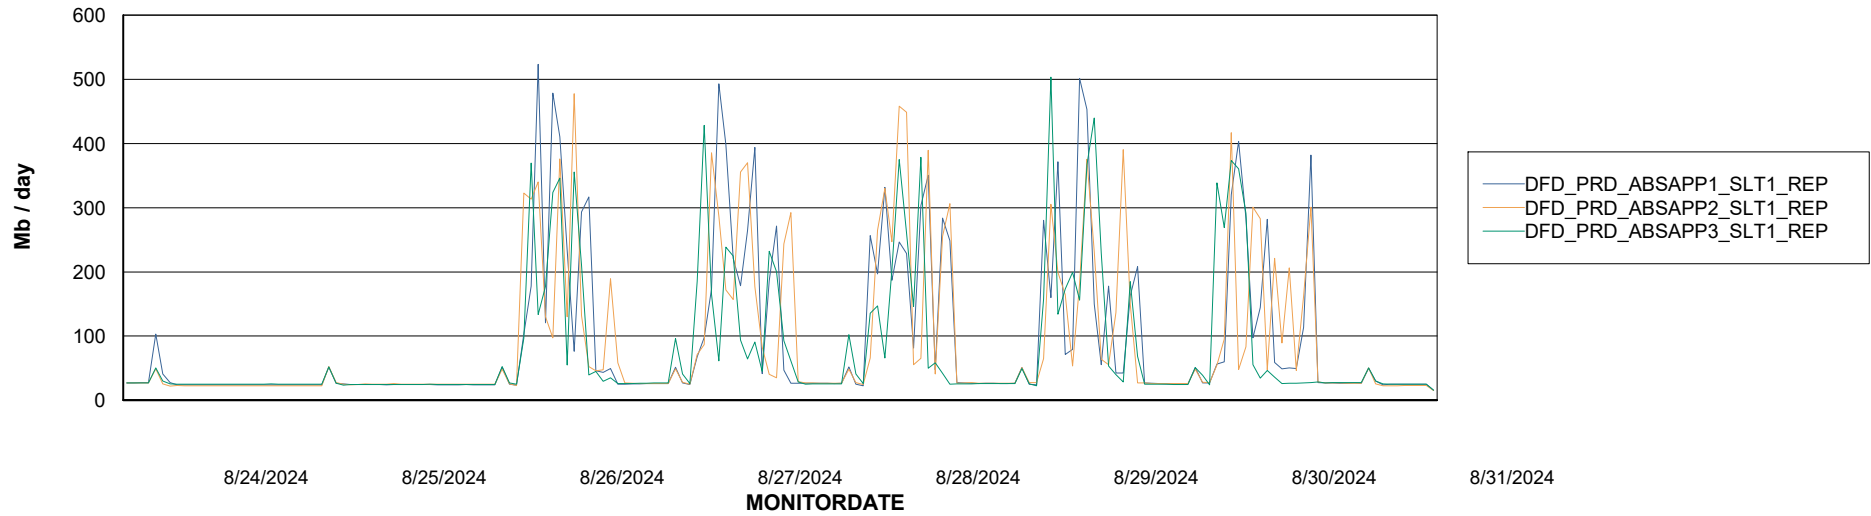

ABSSolute Application ReportServer Services

Avg memory used per ReportServer Service