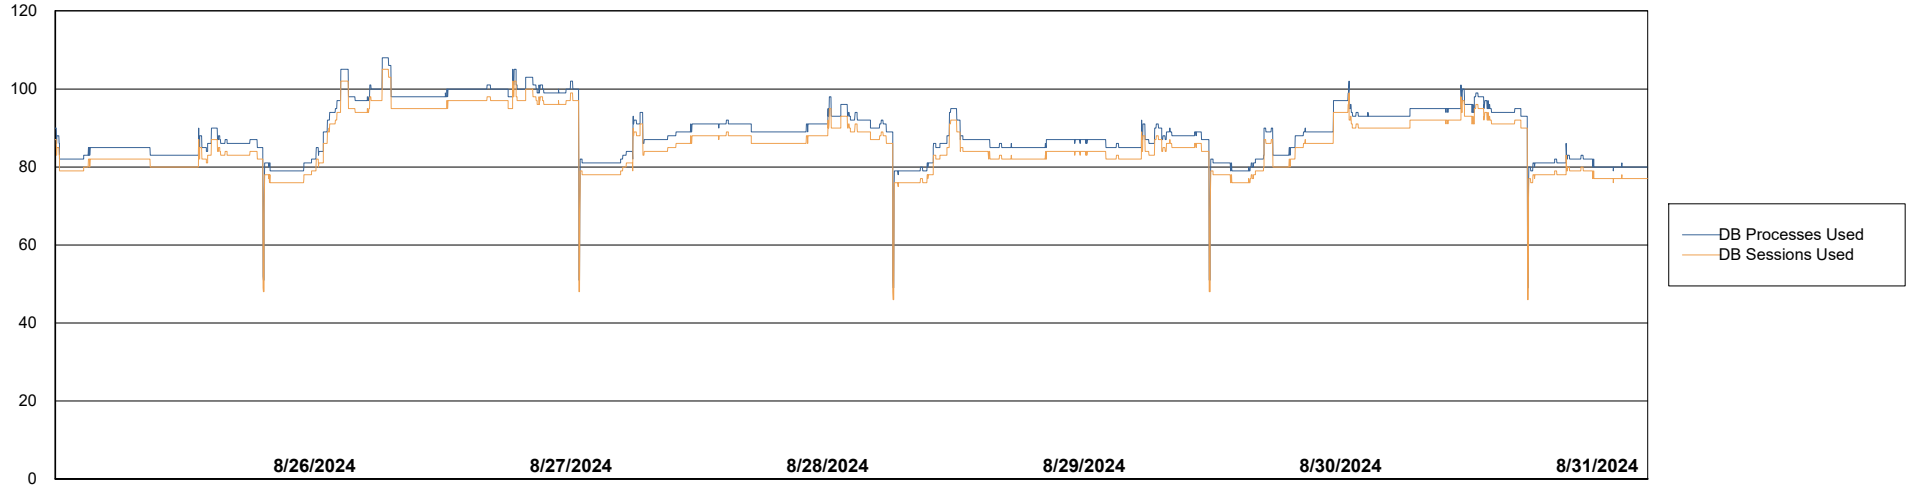

Database Performance DFD_PRD_S-S-ORACLE01-F_ABS1

DB Processes Max 4
DB Sessions Max 600