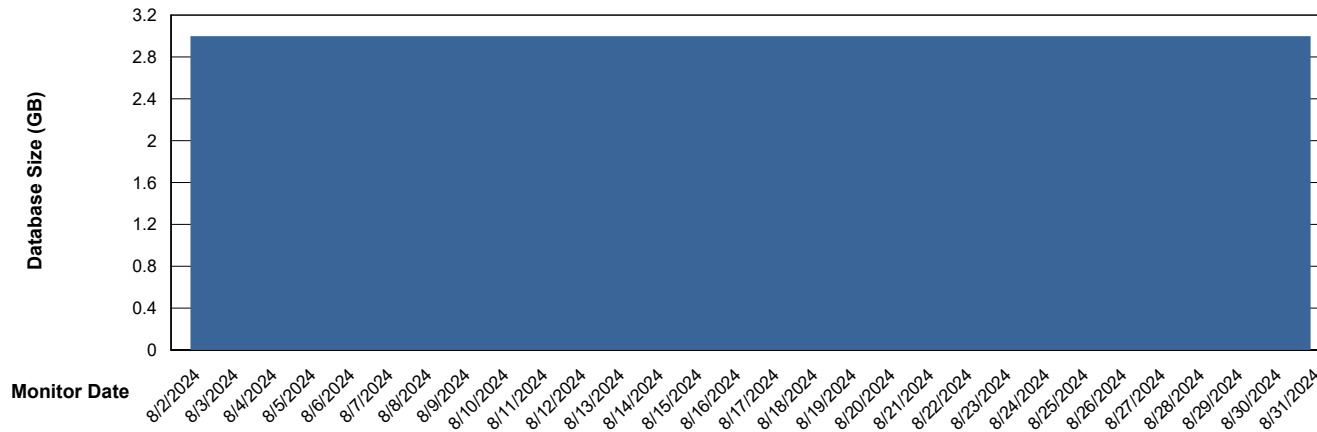

DATABASE SIZE DFD_PRD_S-S-ORACLE01-F_ABS1

Database growth over last month