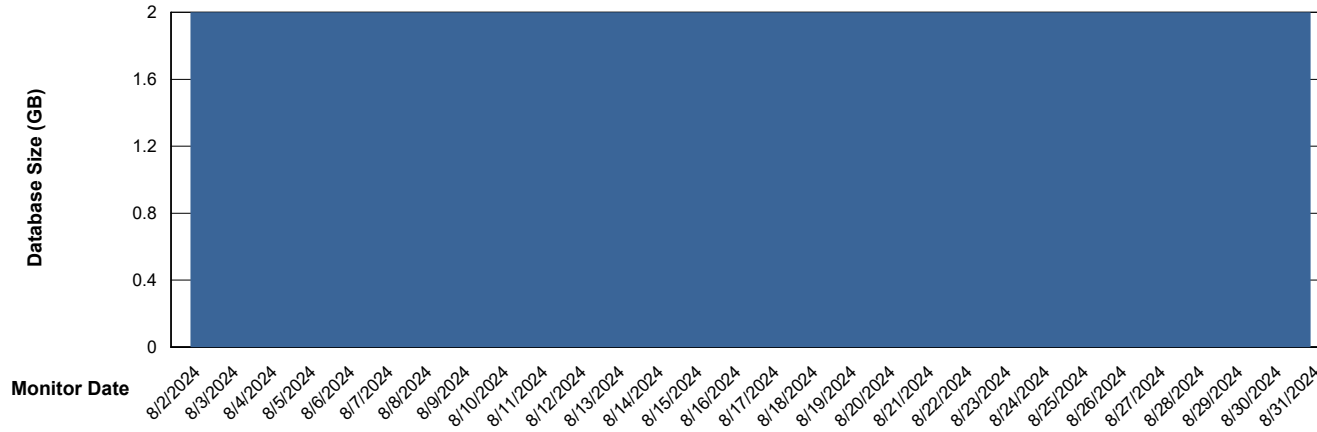

DATABASE SIZE DFD_PRD_S-S-ABSBI-V_ABS1

Database growth over last month