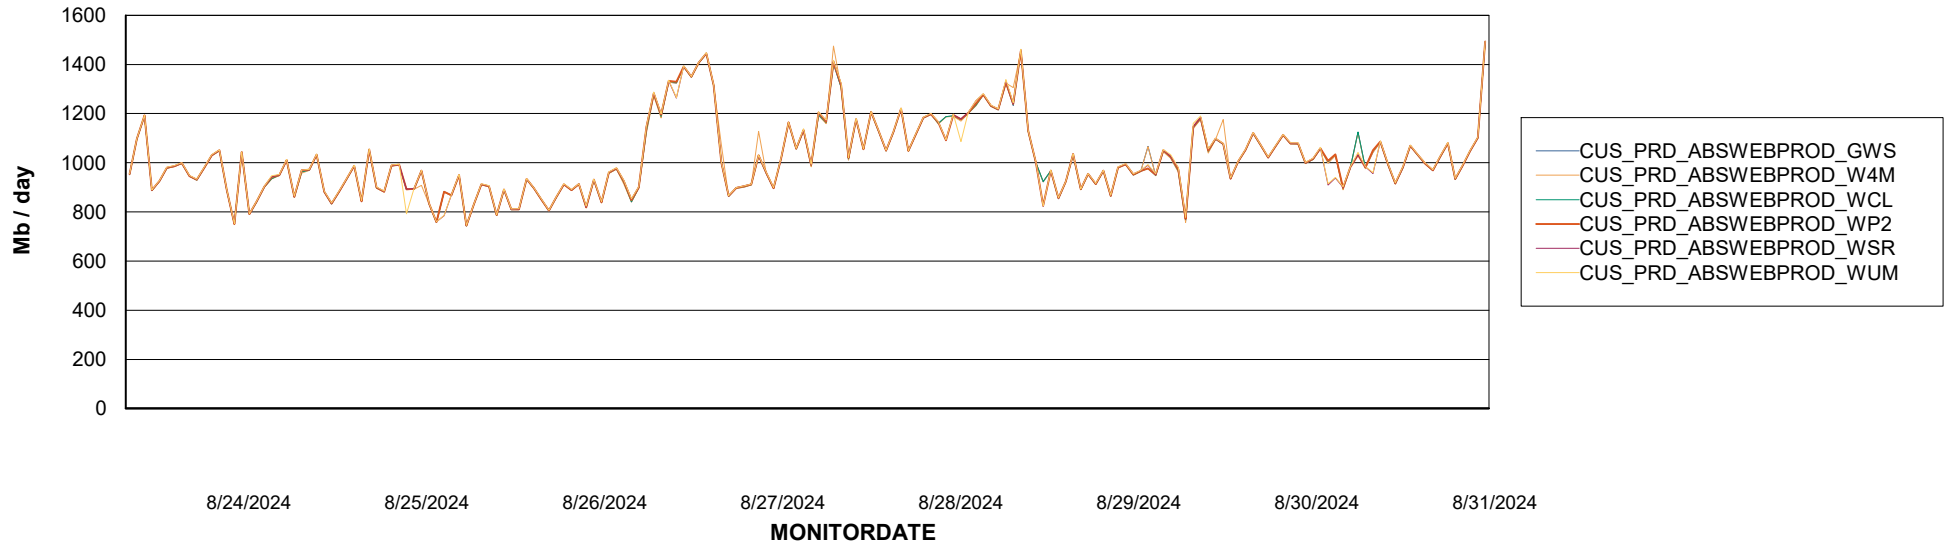

ABSSolute Web Component Services

Avg memory used per ABS Web component