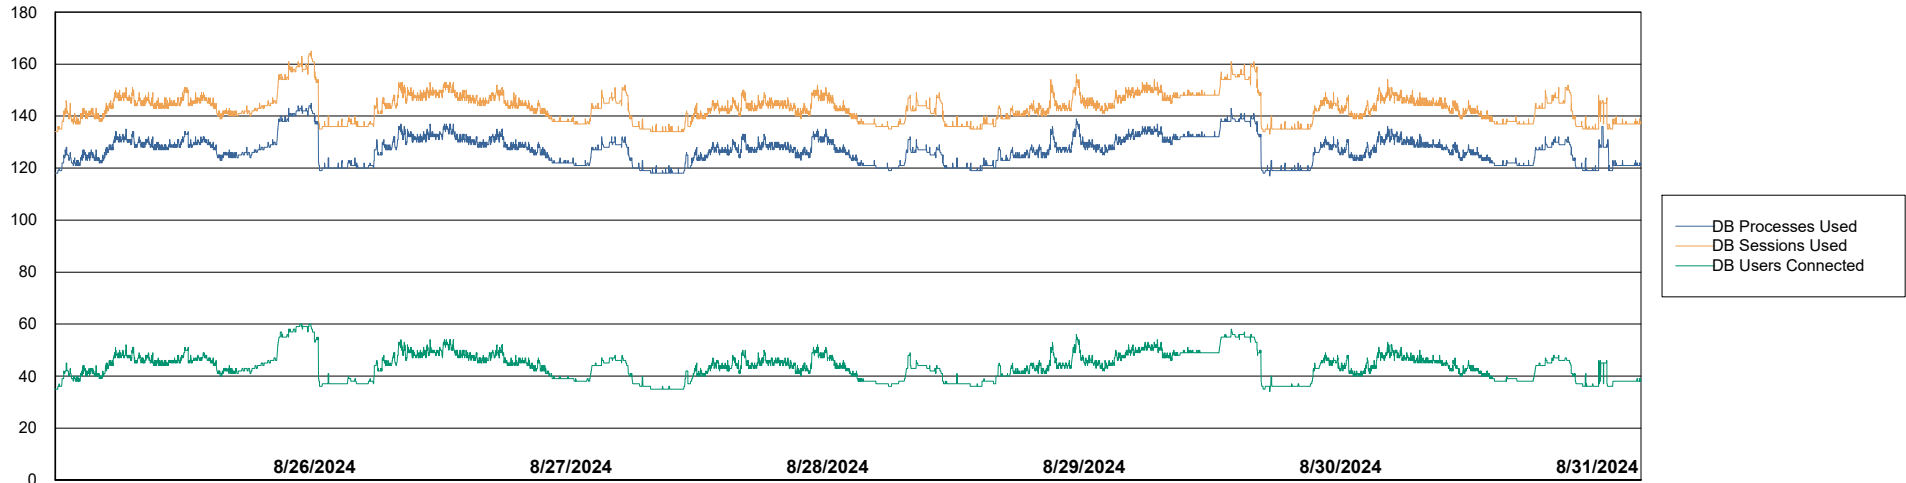

Database Performance CUS_PRD_ABSDB1_ABS1