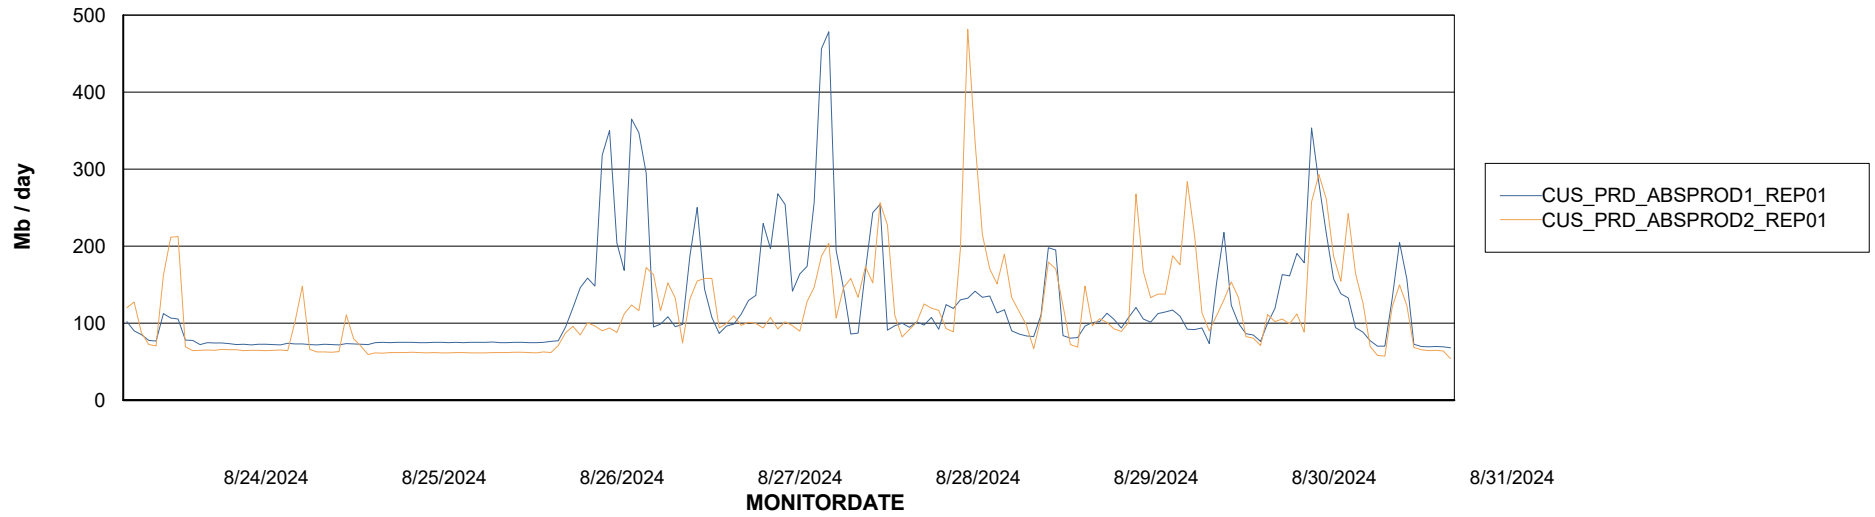

ABSSolute Application ReportServer Services

Avg memory used per ReportServer Service