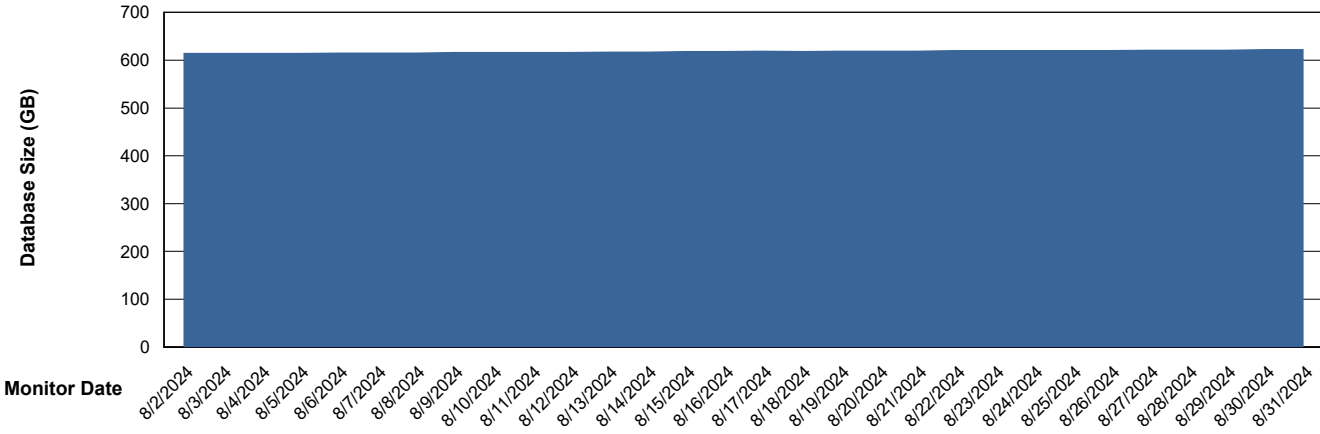

Database growth over last month

Database Tablespace CUS_PRD_ABSDB1_ABS1

Date	Tablespace Name	Filesize (Gb)	Usedsize (Gb)	Percentage free
8/31/2024	ABSDATA	286	233	19
	INDX	444	375	16
8/30/2024	ABSDATA	286	232	19
	INDX	444	375	16
8/29/2024	ABSDATA	286	232	19
	INDX	444	375	16
8/28/2024	ABSDATA	286	232	19
	INDX	444	375	16
8/27/2024	ABSDATA	286	232	19
	INDX	444	374	16
8/26/2024	ABSDATA	286	232	19
	INDX	444	374	16
8/25/2024	ABSDATA	286	232	19
	INDX	444	374	16