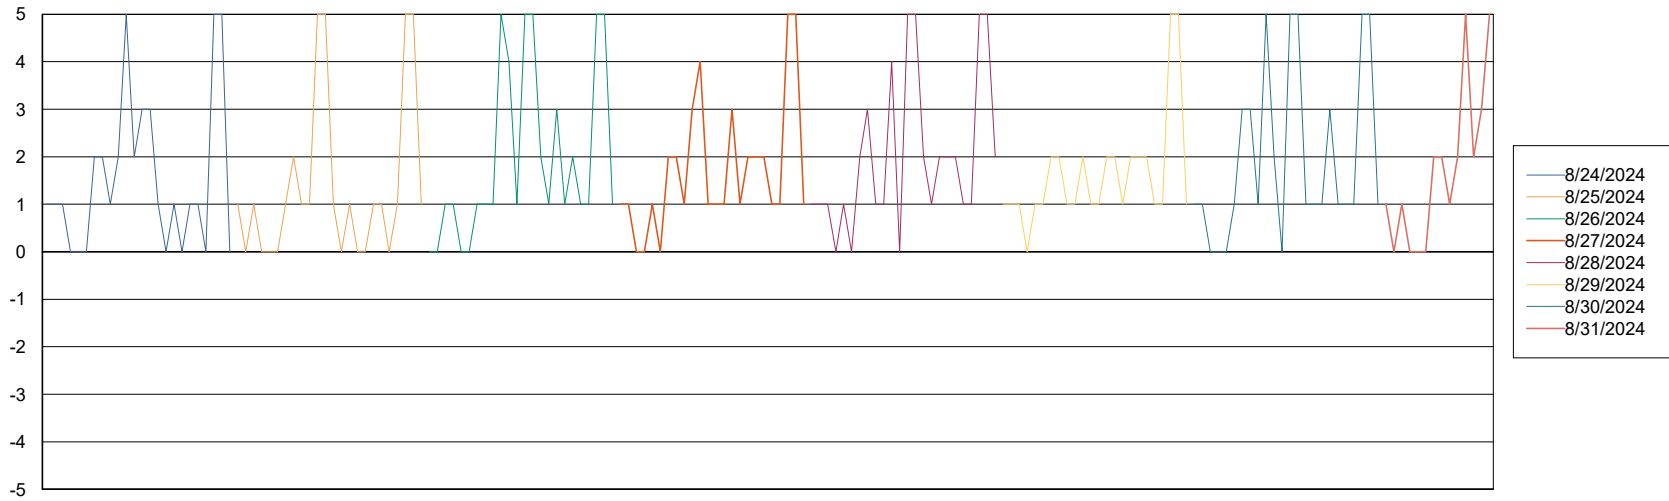

Standby Database Health CUS_Production (24/7)

Recovery lag for last 7 days