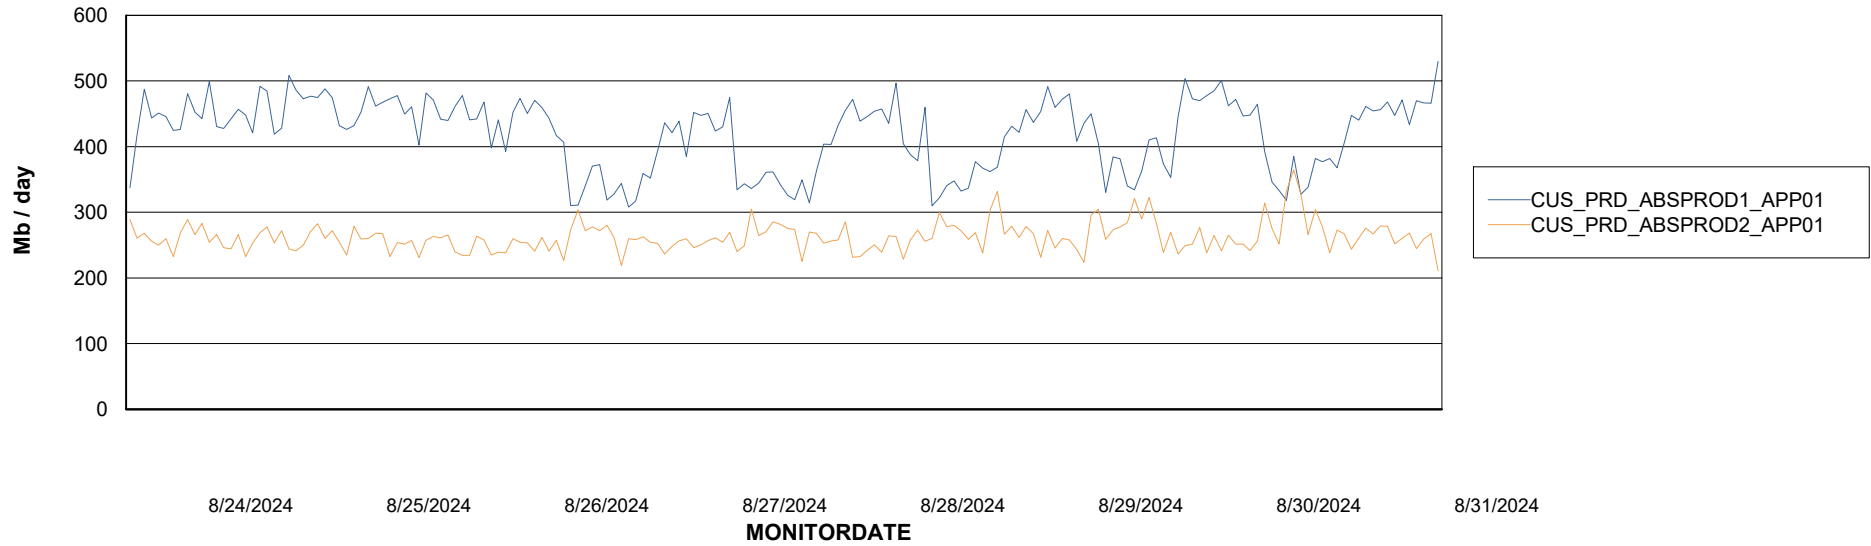

ABSolute Application Server Services

Avg memory used per ABS Server Service