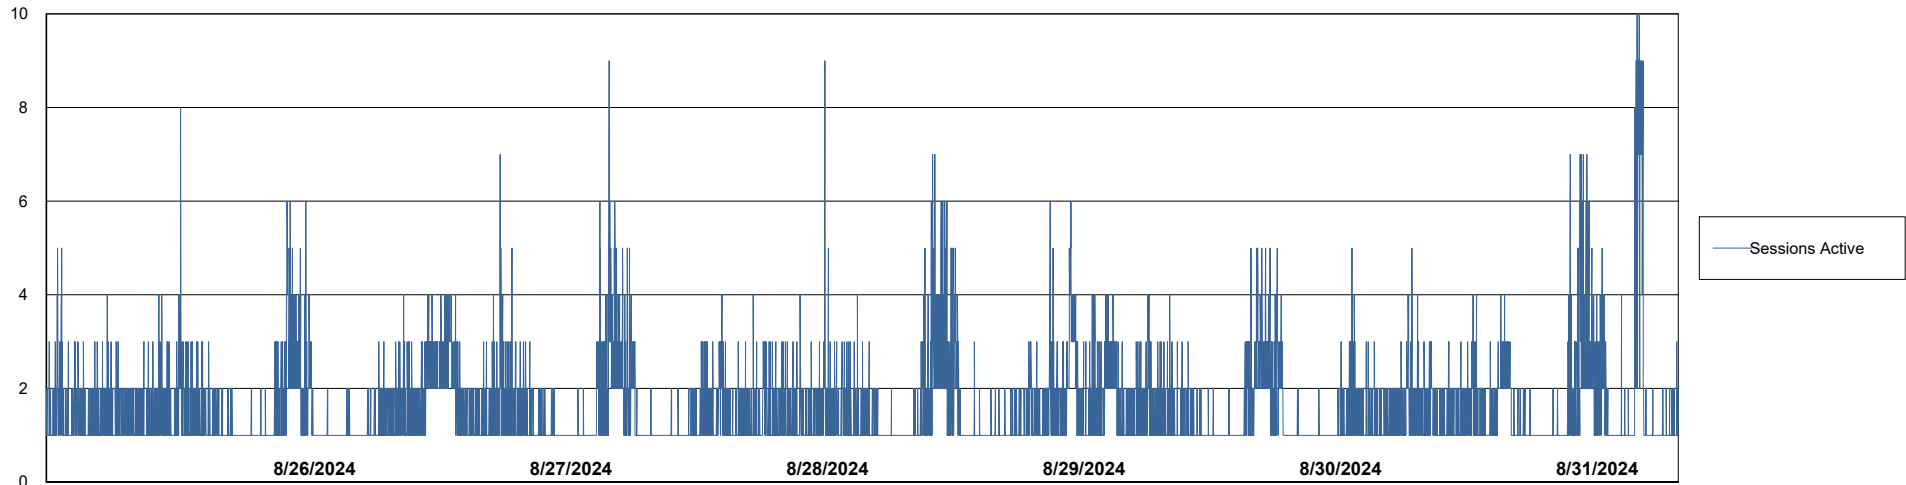

Database Performance CUS_PRD_ABSDB1_ABS1