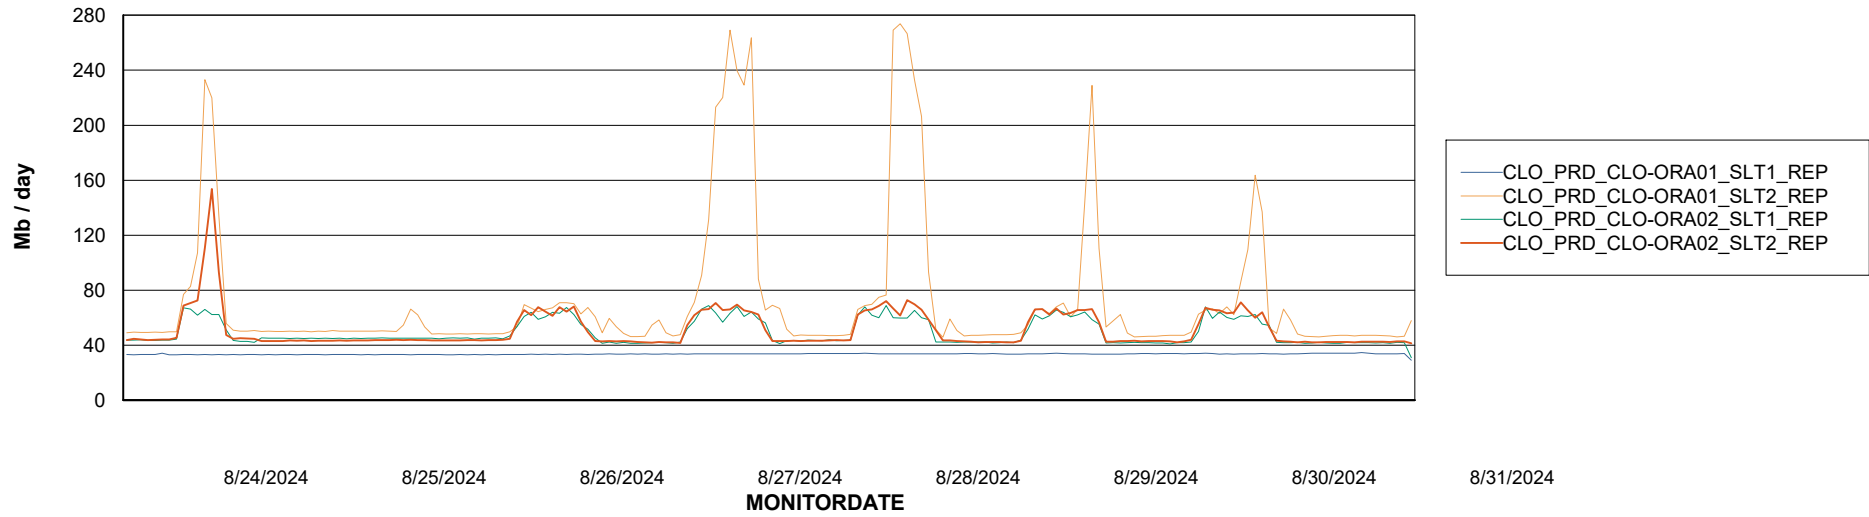

Avg memory used per ABS Server Service

Avg users per day per ABS server

Weekly SLA Customer Report

Customer CLO Production
Database ID 38

ABSSolute Application ReportServer Services

Avg memory used per ReportServer Service