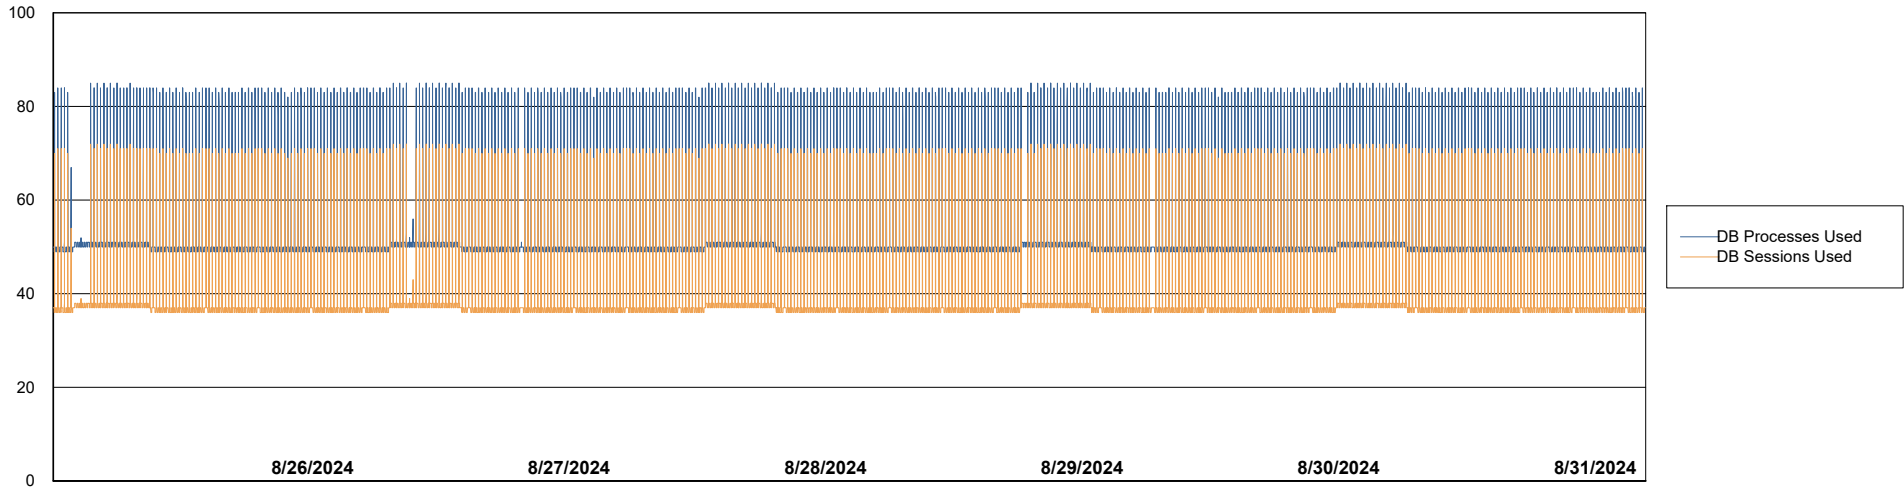

Database Performance CLO_PRD_CLO-ORA02_HSBABS1

DB Processes Max 1,000