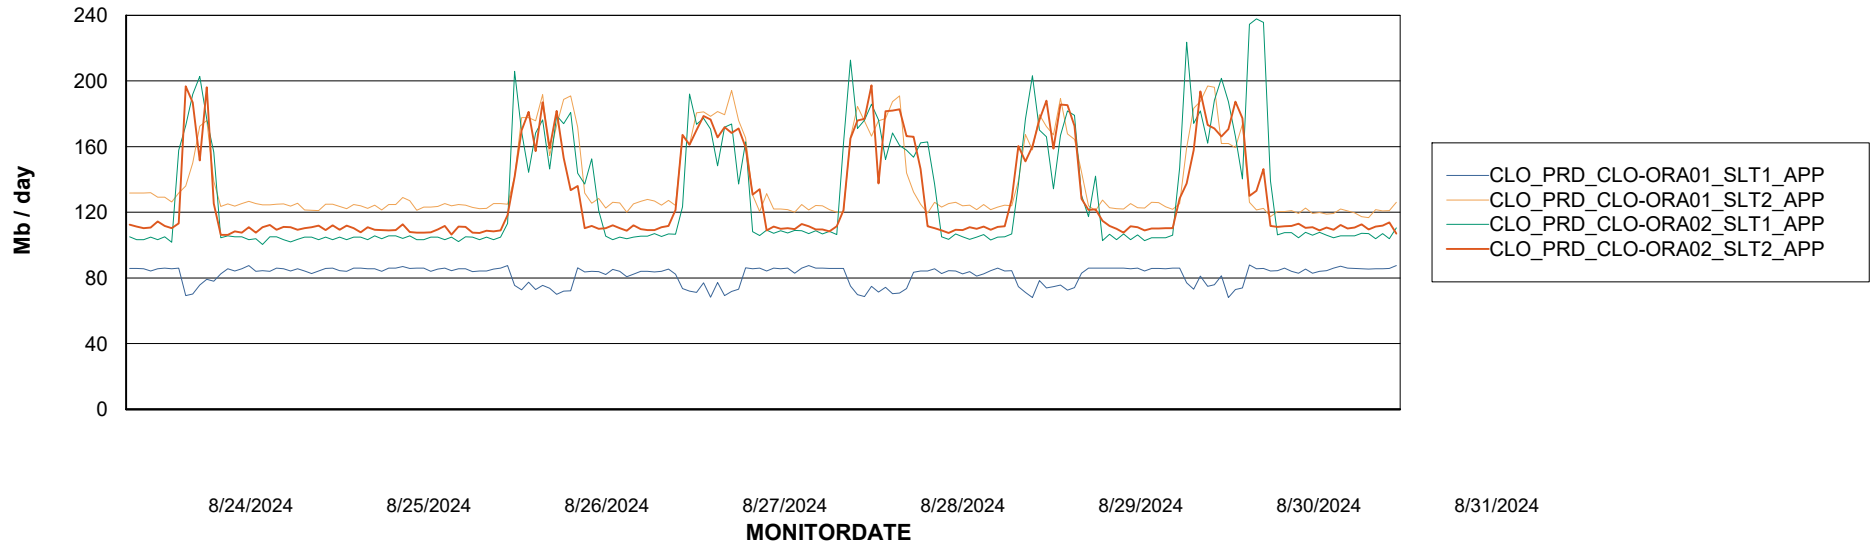

ABSSolute Application Server Services

Avg memory used per ABS Server Service