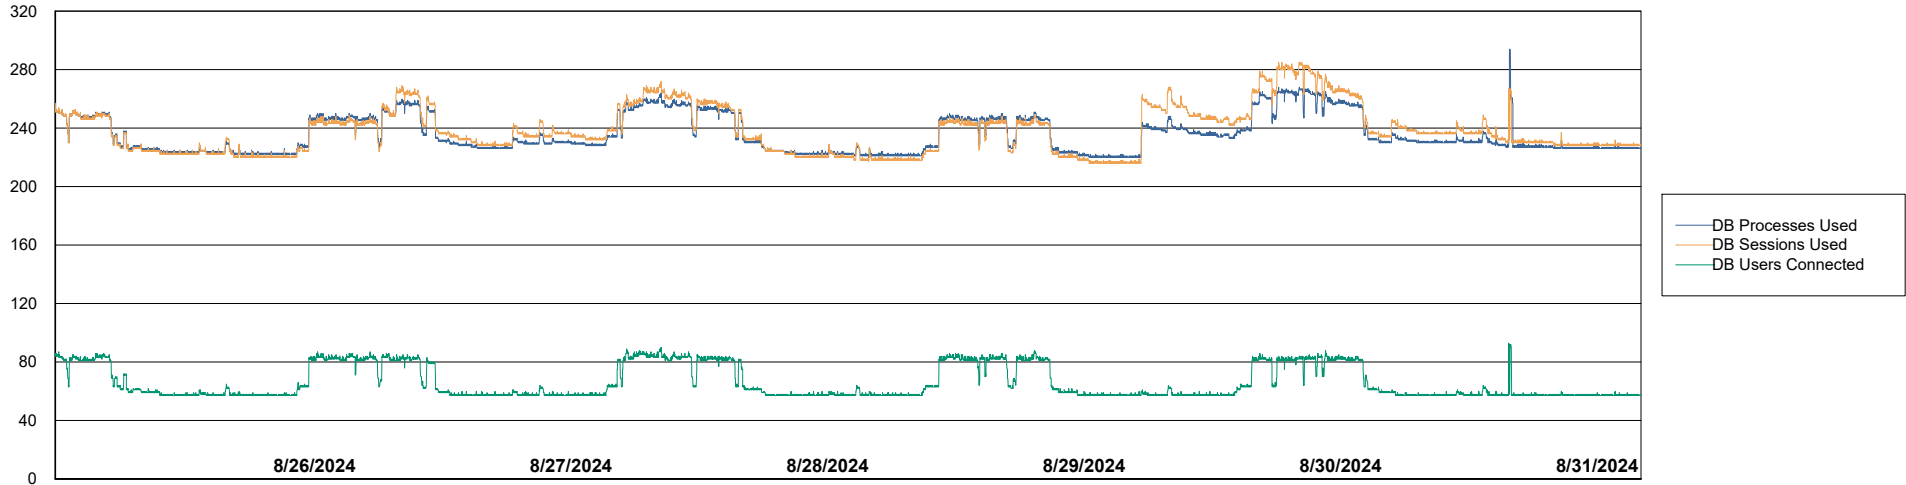

Database Performance CLO_PRD_CLO-ORA01_ABS1