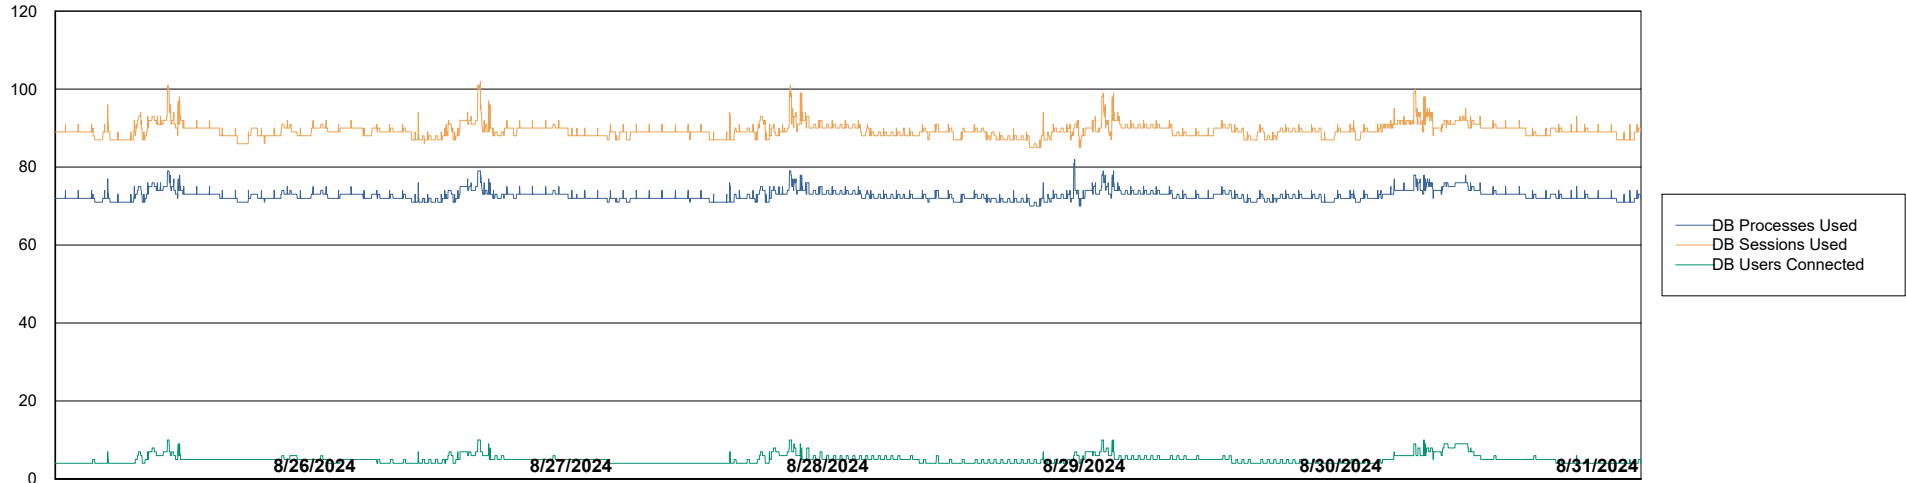

Database Performance AUJ_BI2_DB