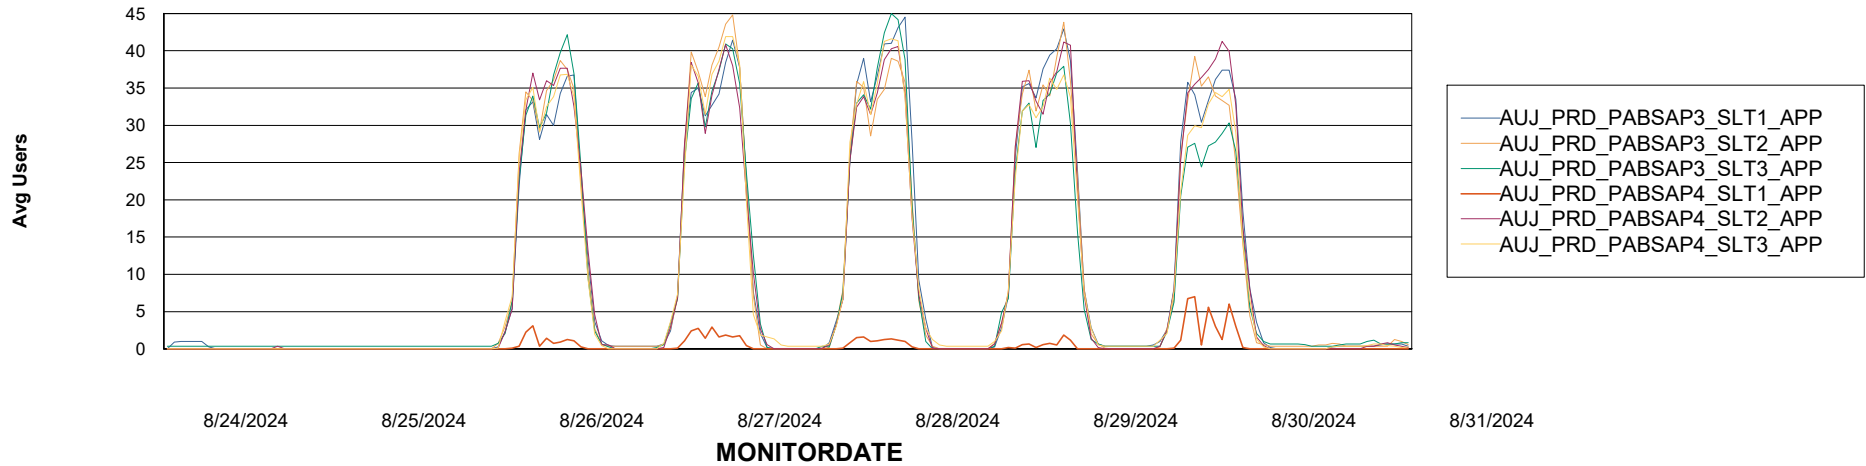

Avg users per day per ABS server