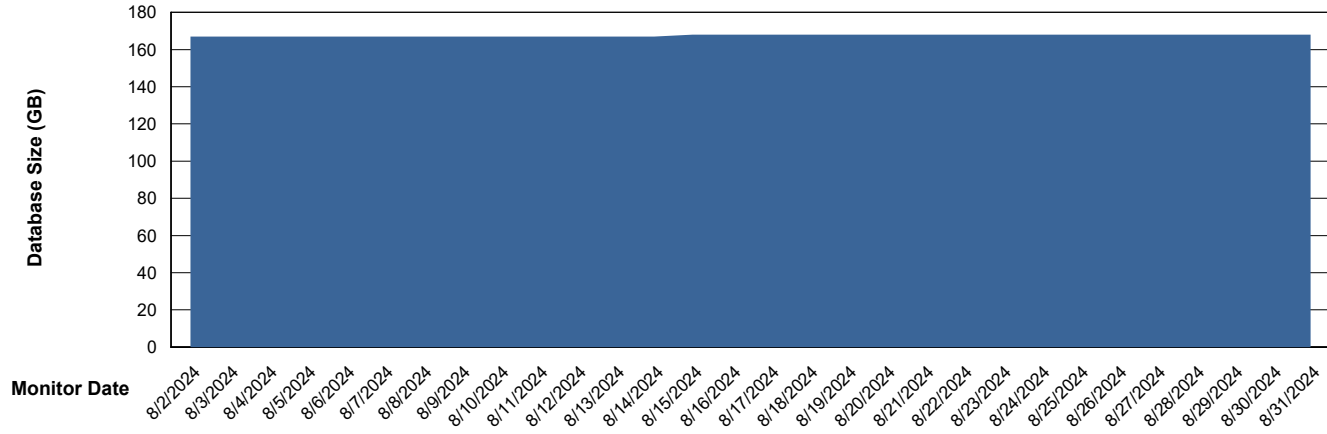

DATABASE SIZE AUJ_BI2_DB

Database growth over last month