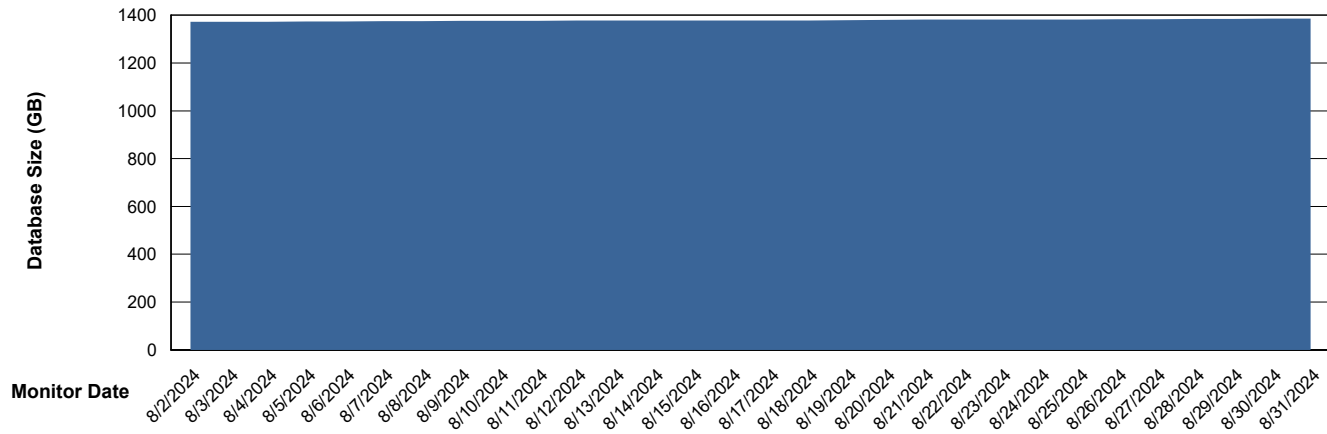

DATABASE SIZE AUJ_DB2_Primary

Database growth over last month