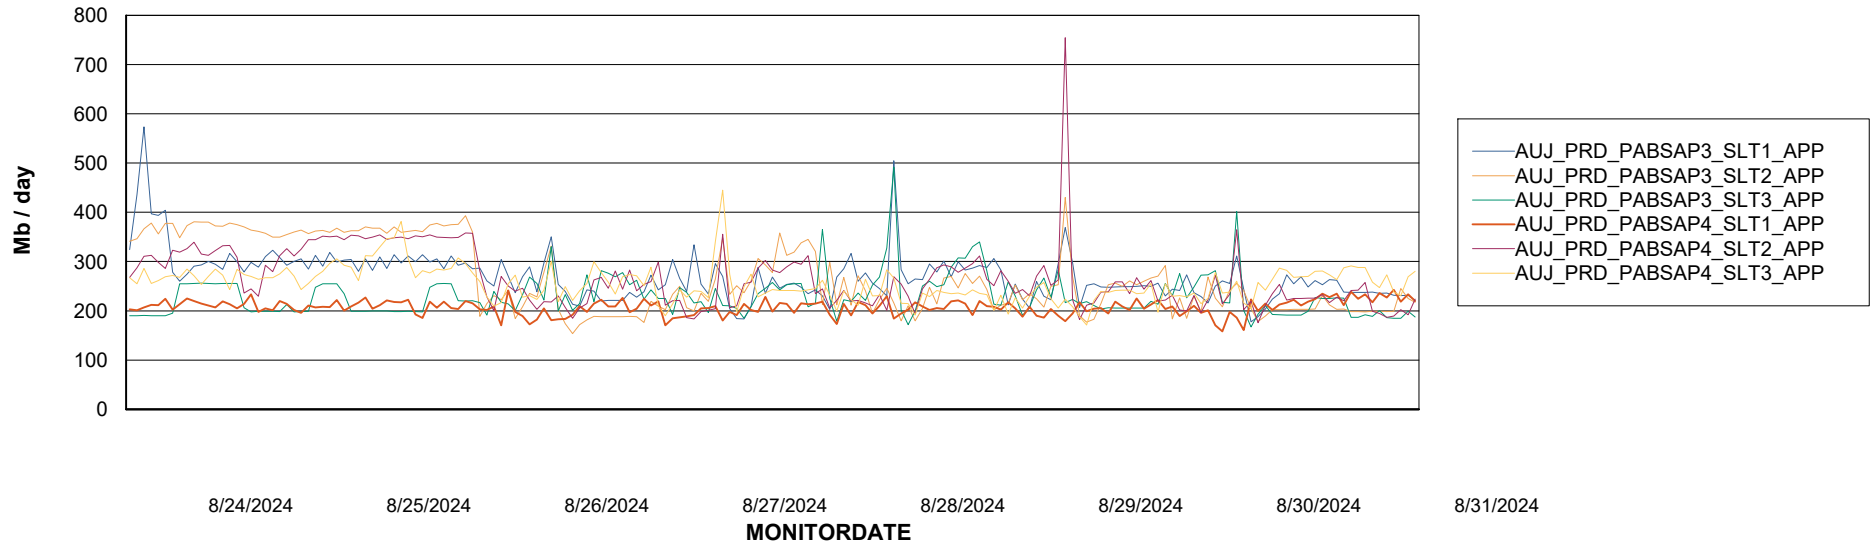

ABSSolute Application Server Services

Avg memory used per ABS Server Service