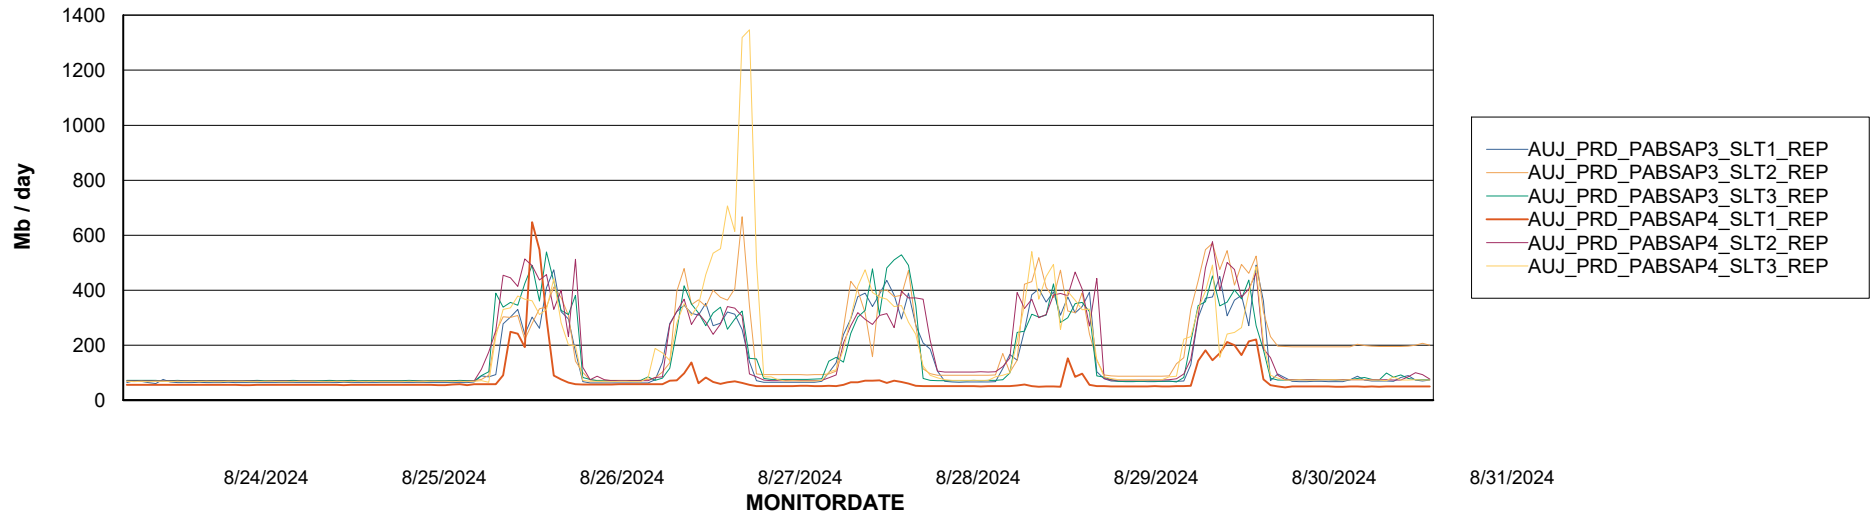

ABSSolute Application ReportServer Services

Avg memory used per ReportServer Service