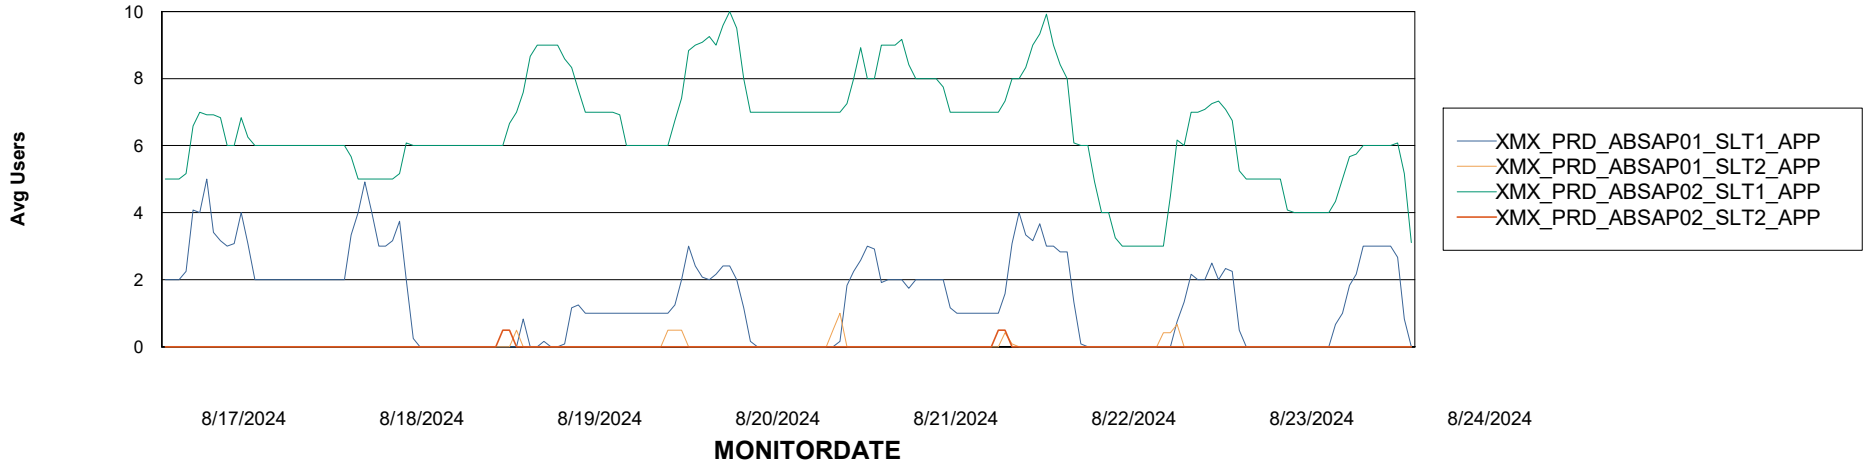

Avg users per day per ABS server