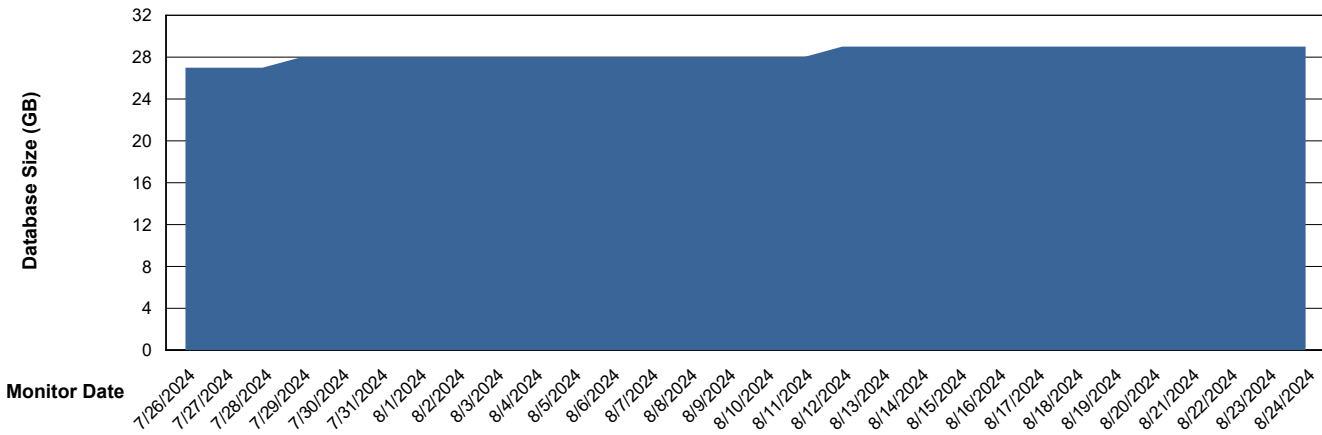

## Database Performance XMX\_PROD\_ABSDB02\_SBDB\_HSBABS1

DB Processes Max 0  
DB Processes Max 4  
DB Processes Max 1,000

# Weekly SLA Customer Report

Customer XMX Production (24/7)  
 Database ID 146

DATABASE SIZE XMX\_PROD\_ABSDB01\_PRDB\_ABS1

Database growth over last month

Database Tablespace XMX\_PROD\_ABSDB01\_PRDB\_ABS1