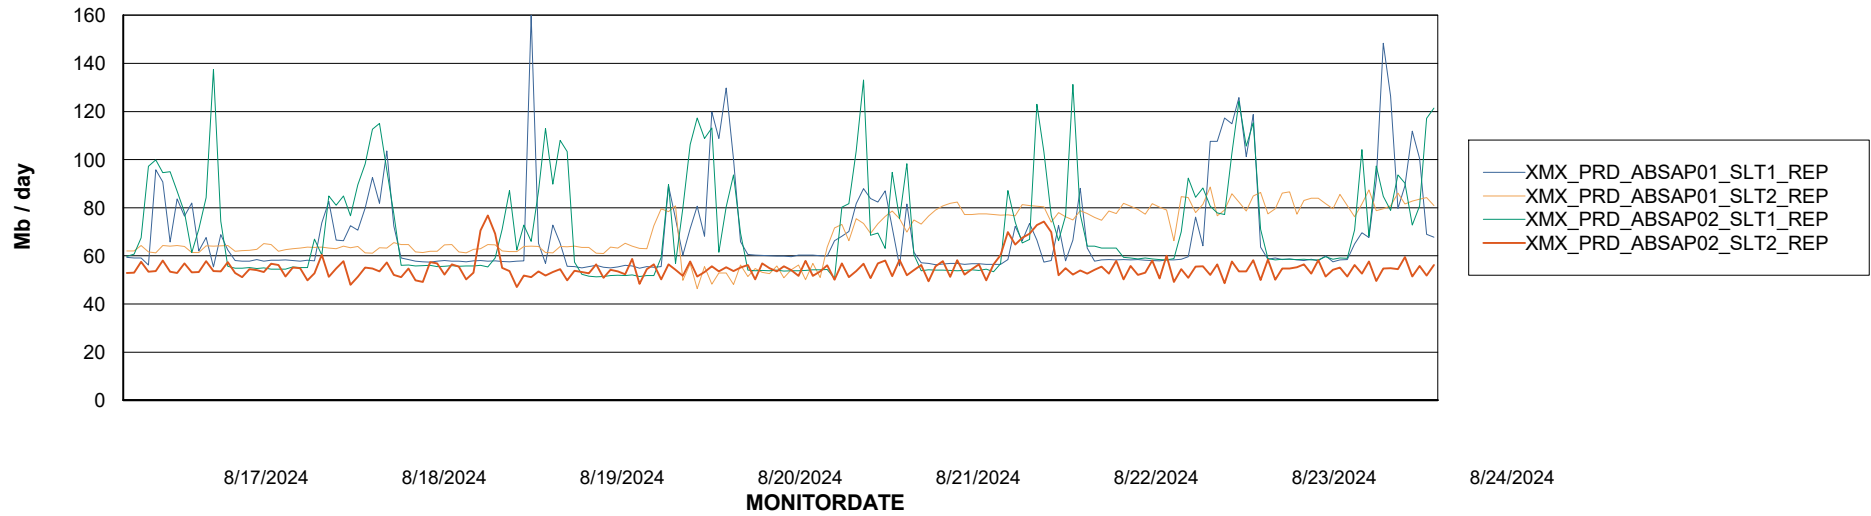

ABSSolute Application ReportServer Services

Avg memory used per ReportServer Service