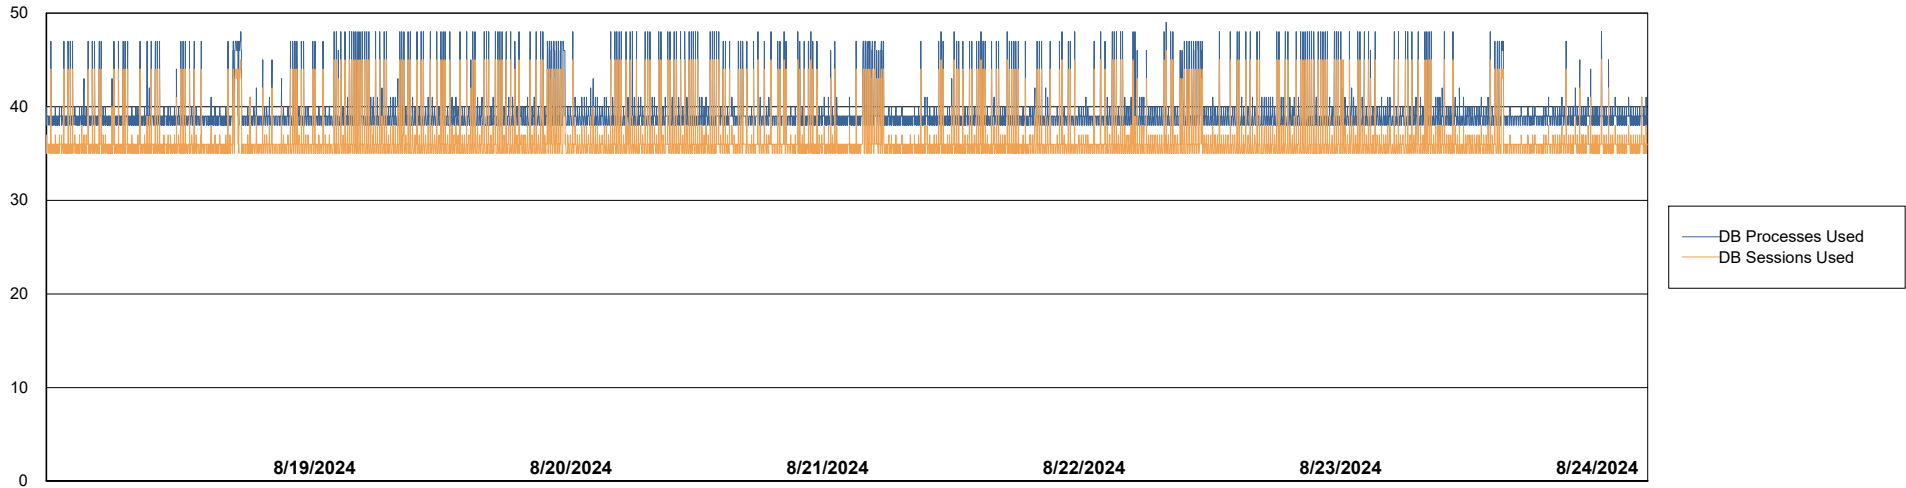

Database Performance VOS_PRD_ABSORA2-2022_HSBABS1

DB Processes Max 1,000