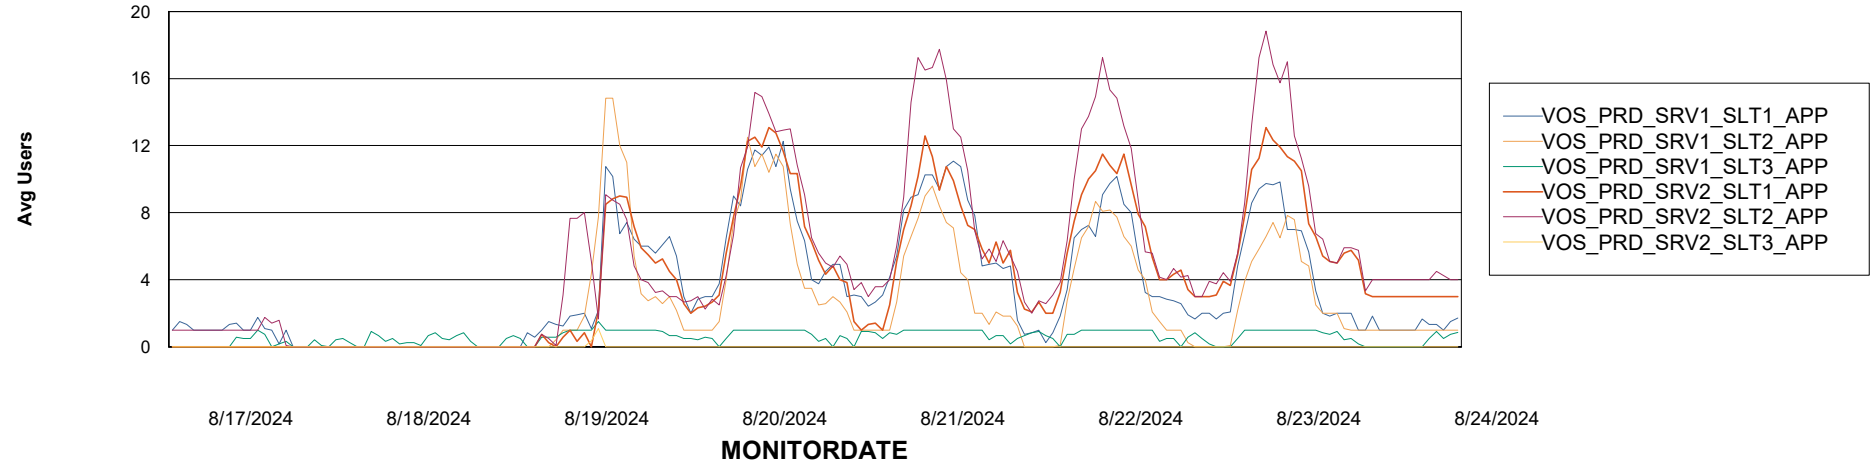

Avg users per day per ABS server