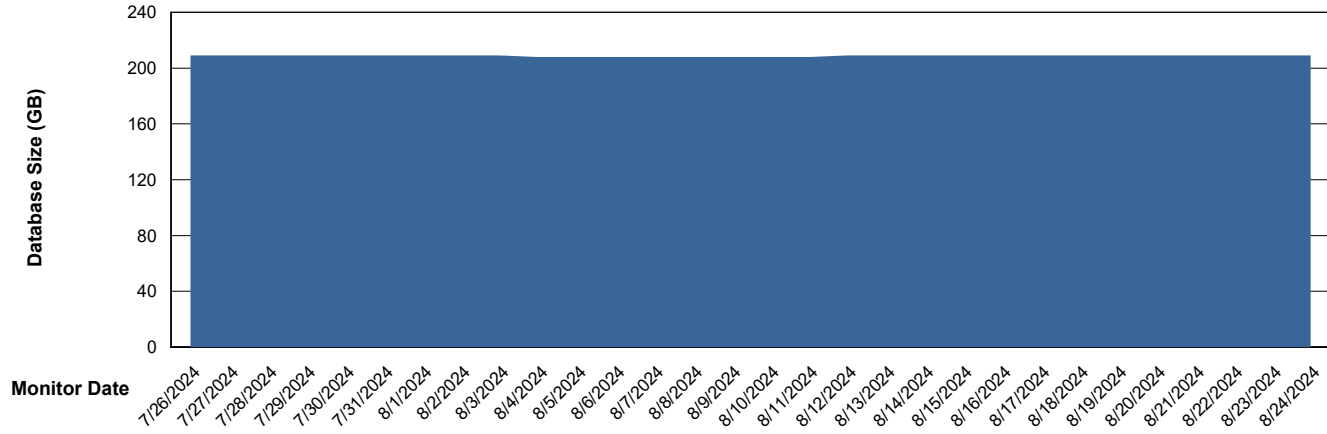

DATABASE SIZE VOS_PRD_ABSBI-2018_ABS1

Database growth over last month