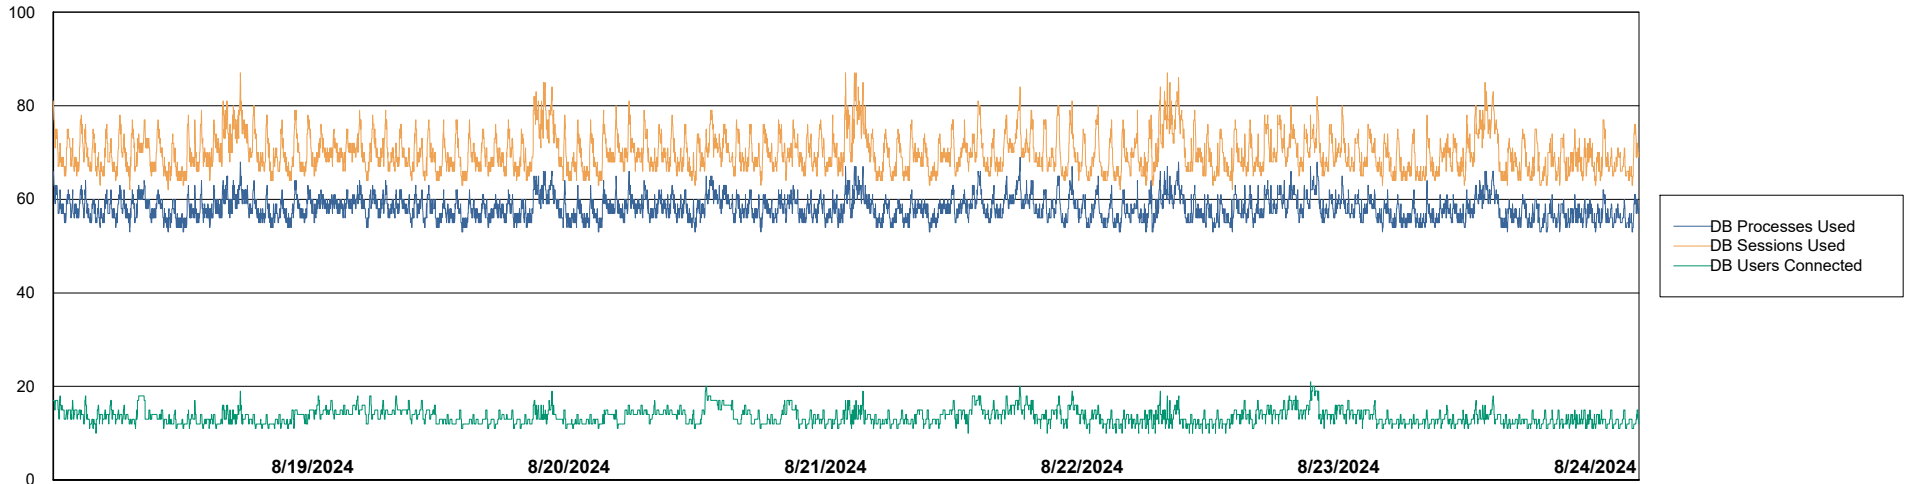

Database Performance VOS_PRD_ABSBI-2018_ABS1