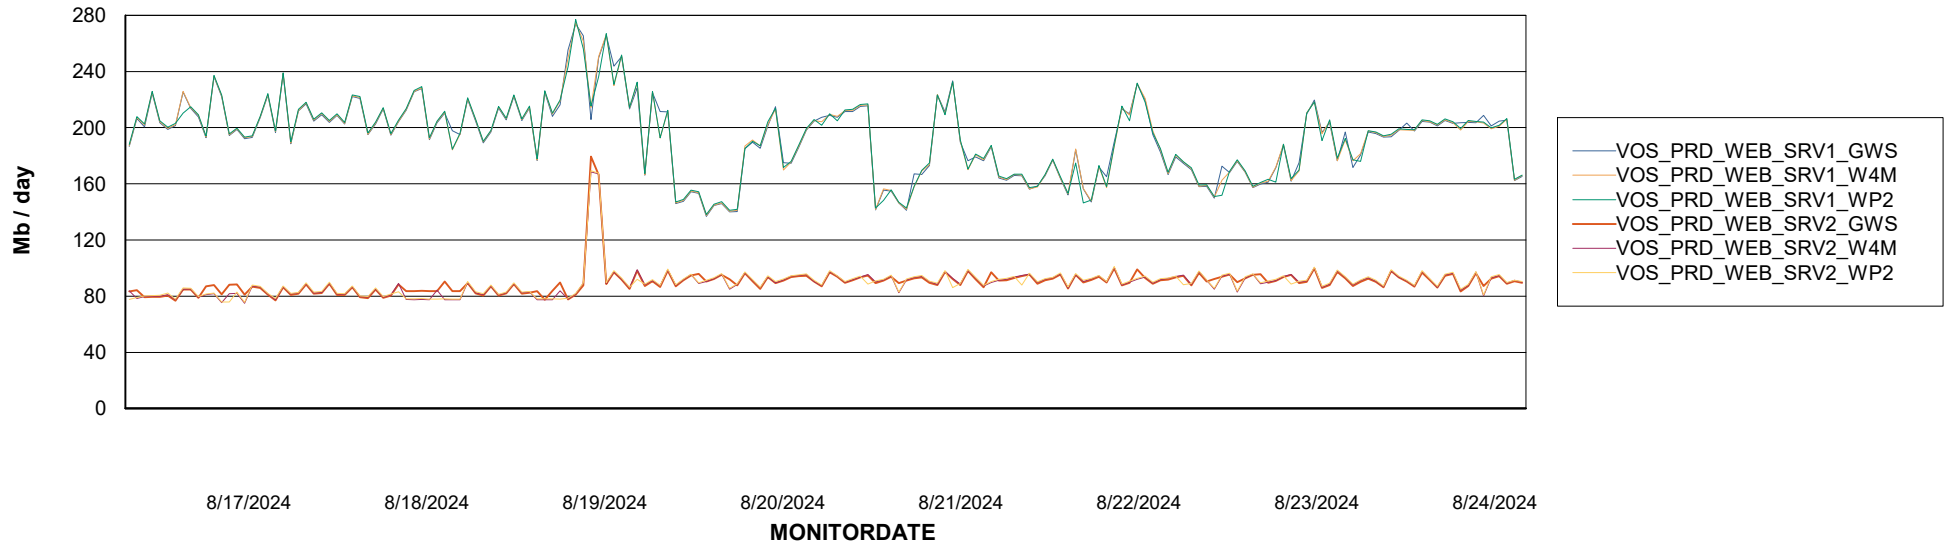

ABSSolute Web Component Services

Avg memory used per ABS Web component