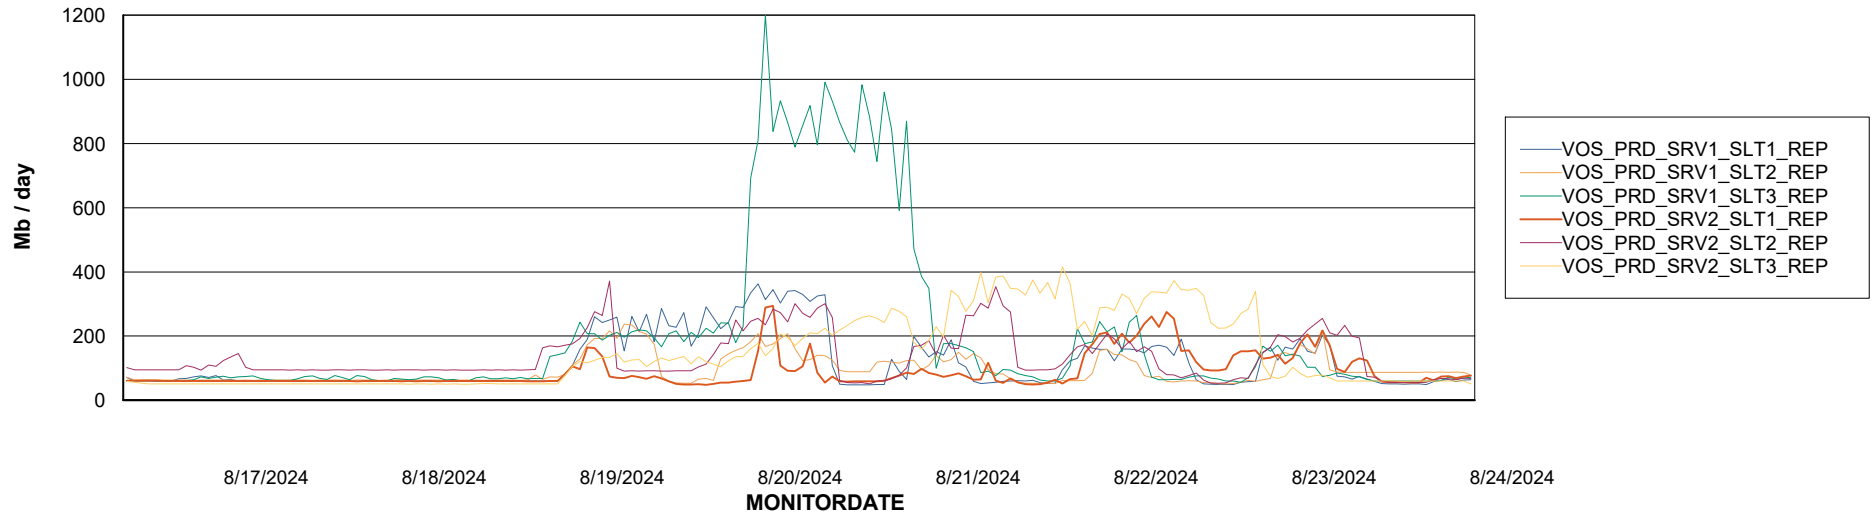

Avg memory used per ABS Server Service

Avg users per day per ABS server

Weekly SLA Customer Report

Customer VOS_Production
Database ID 143

ABSSolute Application ReportServer Services

Avg memory used per ReportServer Service