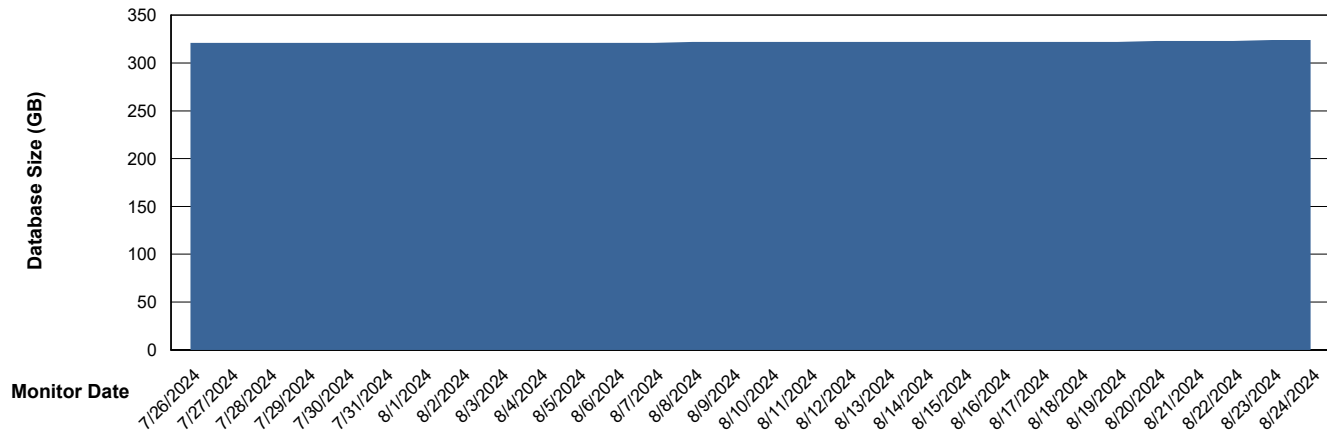

DATABASE SIZE VOS_PRD_ABSORA1-2022_ABS1

Database growth over last month