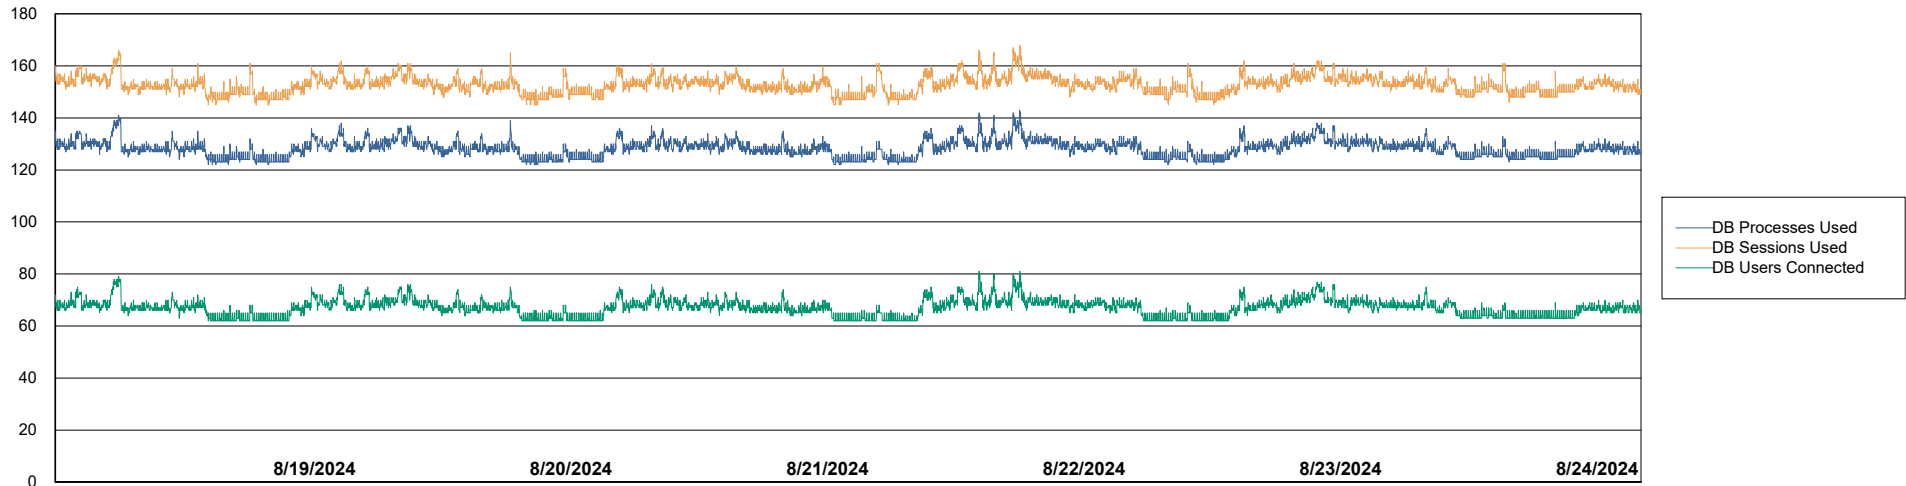

Weekly SLA Customer Report

Customer VOS_Production
Database ID 143

Database Performance VOS_PRD_ABSBI-2018_ABS1

Weekly SLA Customer Report

Customer VOS_Production
Database ID 143

Database Performance VOS_PRD_ABSORA1-2022_ABS1