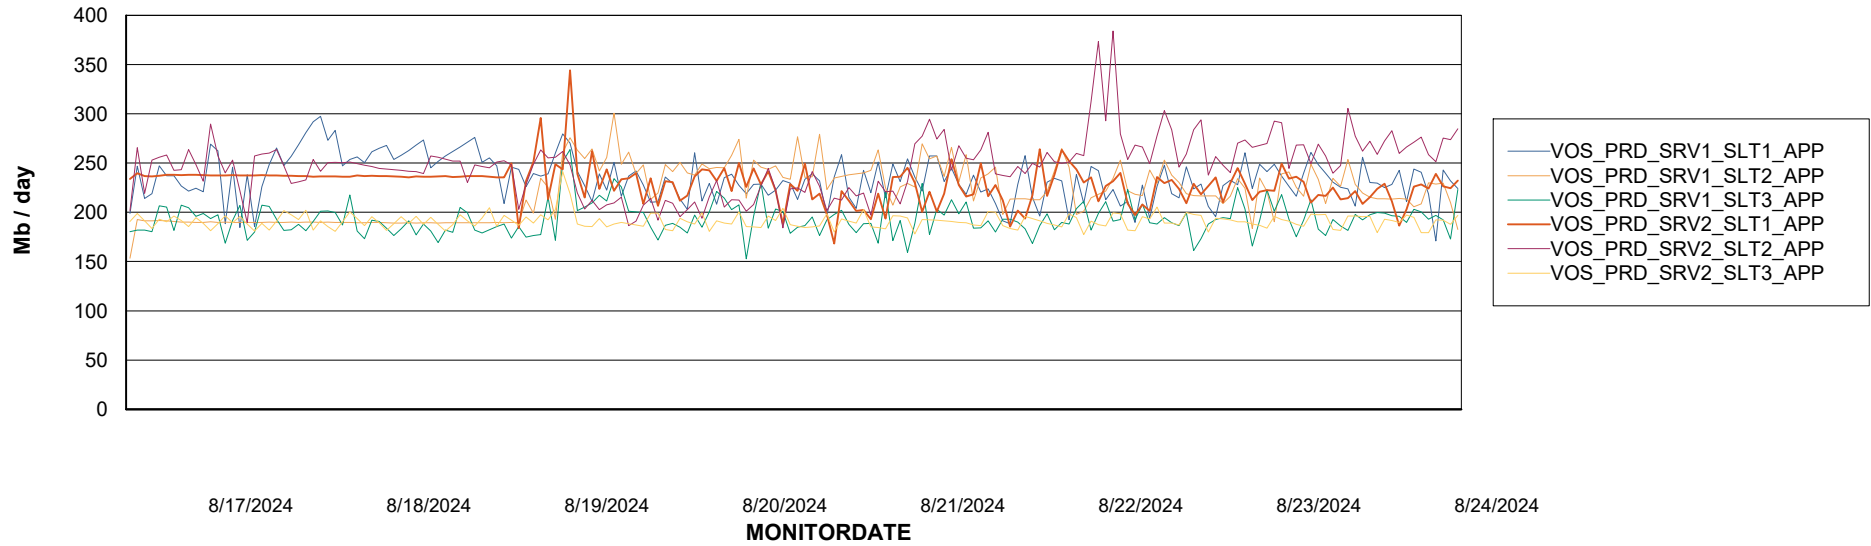

ABSSolute Application Server Services

Avg memory used per ABS Server Service