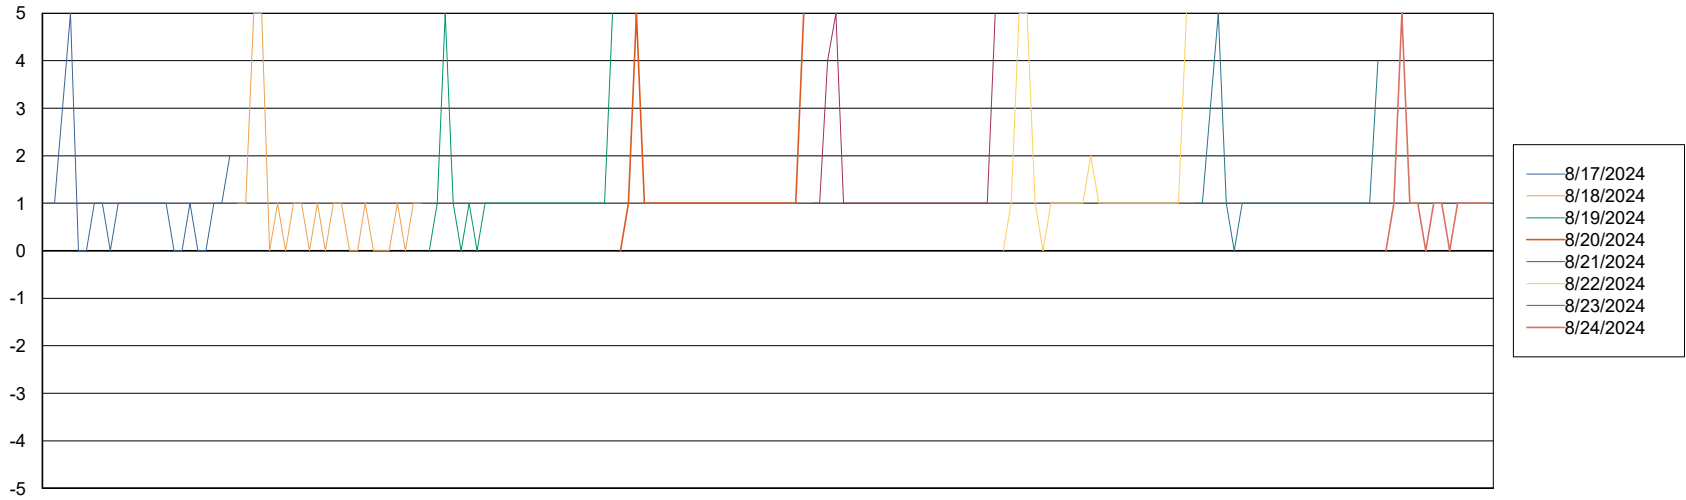

Standby Database Health VOS_Production

Recovery lag for last 7 days