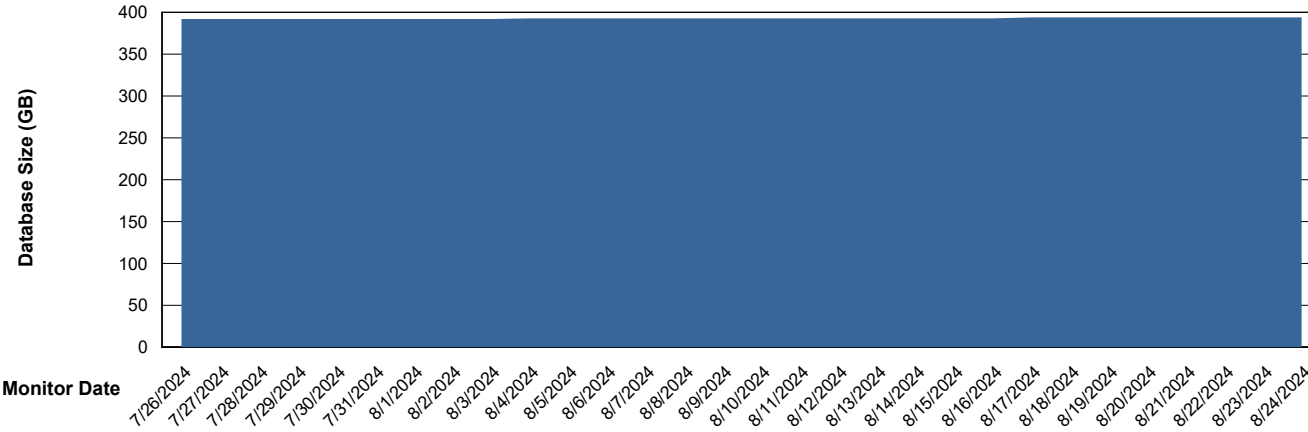

Database growth over last month

Database Tablespace VENDB_Production_ABS1

Date	Tablespace Name	Filesize (Gb)	Usedsize (Gb)	Percentage free
8/24/2024	ABSDATA	240	197	18
	INDX	223	185	17
8/23/2024	ABSDATA	240	197	18
	INDX	223	185	17
8/22/2024	ABSDATA	240	197	18
	INDX	223	185	17
8/21/2024	ABSDATA	240	197	18
	INDX	223	185	17
8/20/2024	ABSDATA	240	197	18
	INDX	223	185	17
8/19/2024	ABSDATA	240	197	18
	INDX	223	185	17
8/18/2024	ABSDATA	240	197	18
	INDX	223	185	17