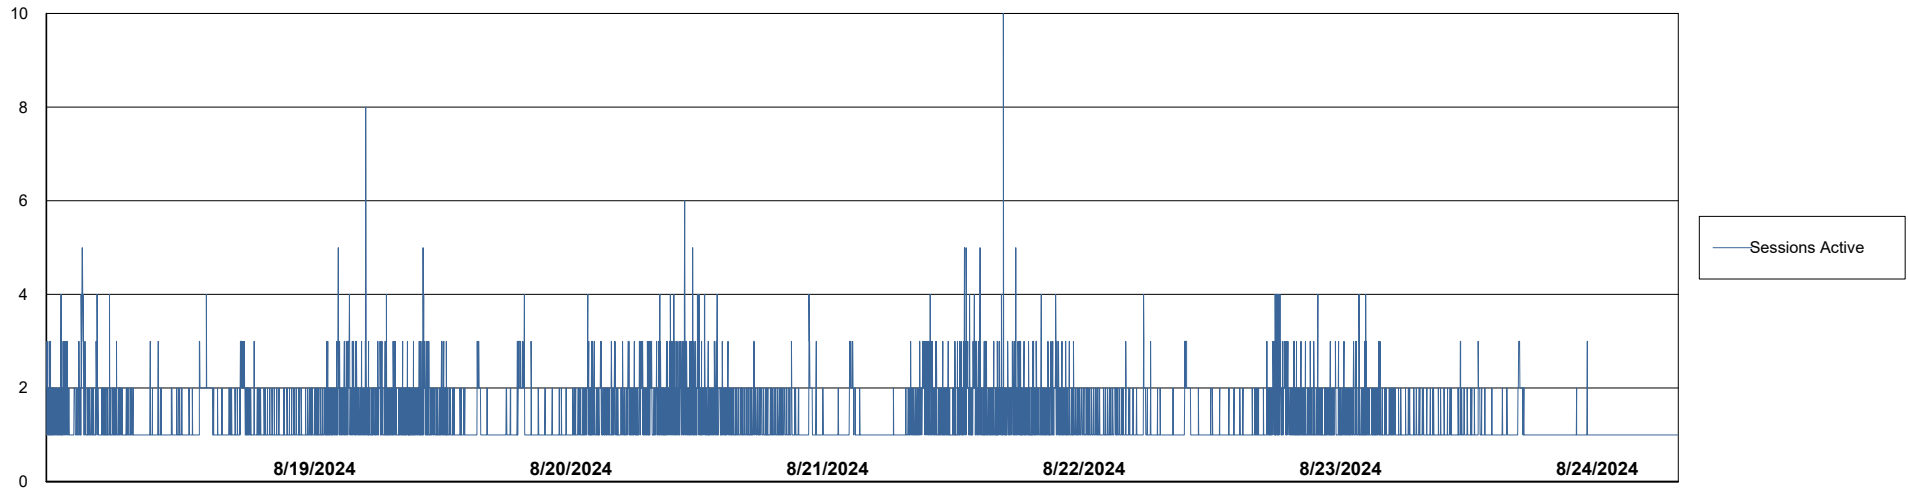

Database Performance VENDB_Production_ABS1