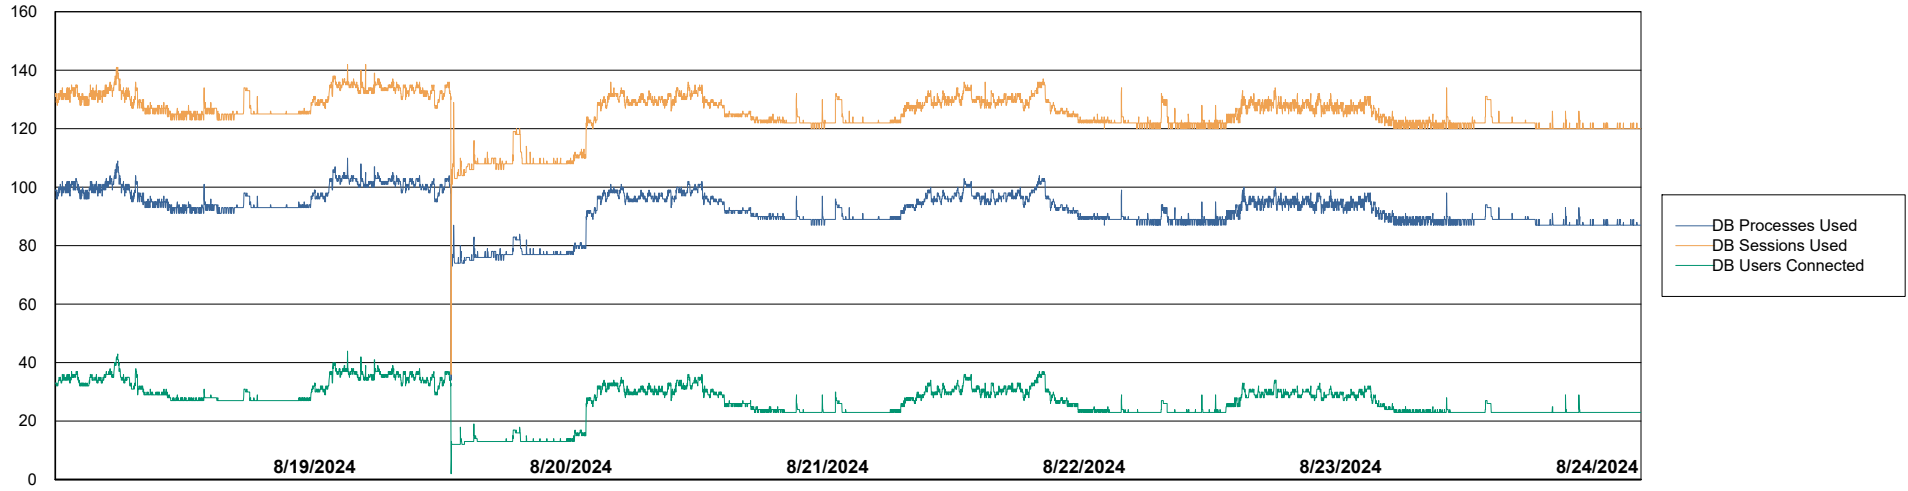

Database Performance VENDB_Production_ABS1