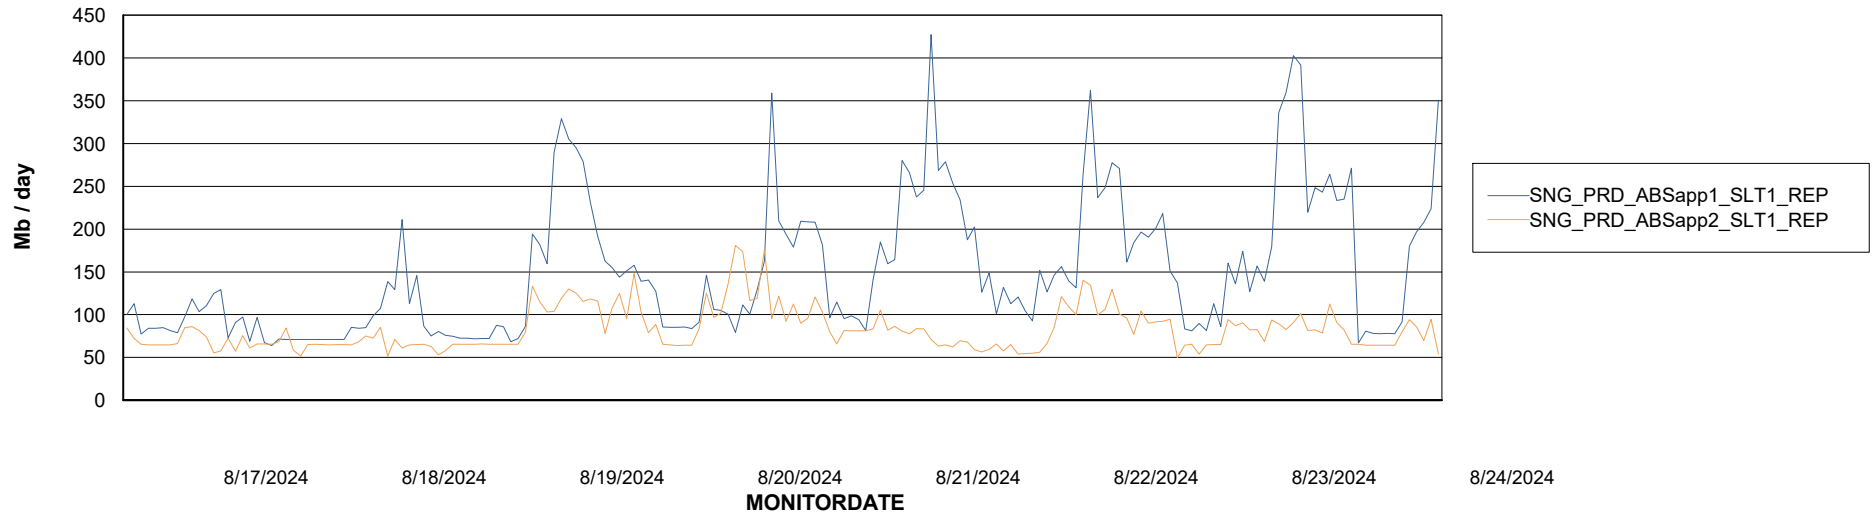

ABSSolute Application ReportServer Services

Avg memory used per ReportServer Service