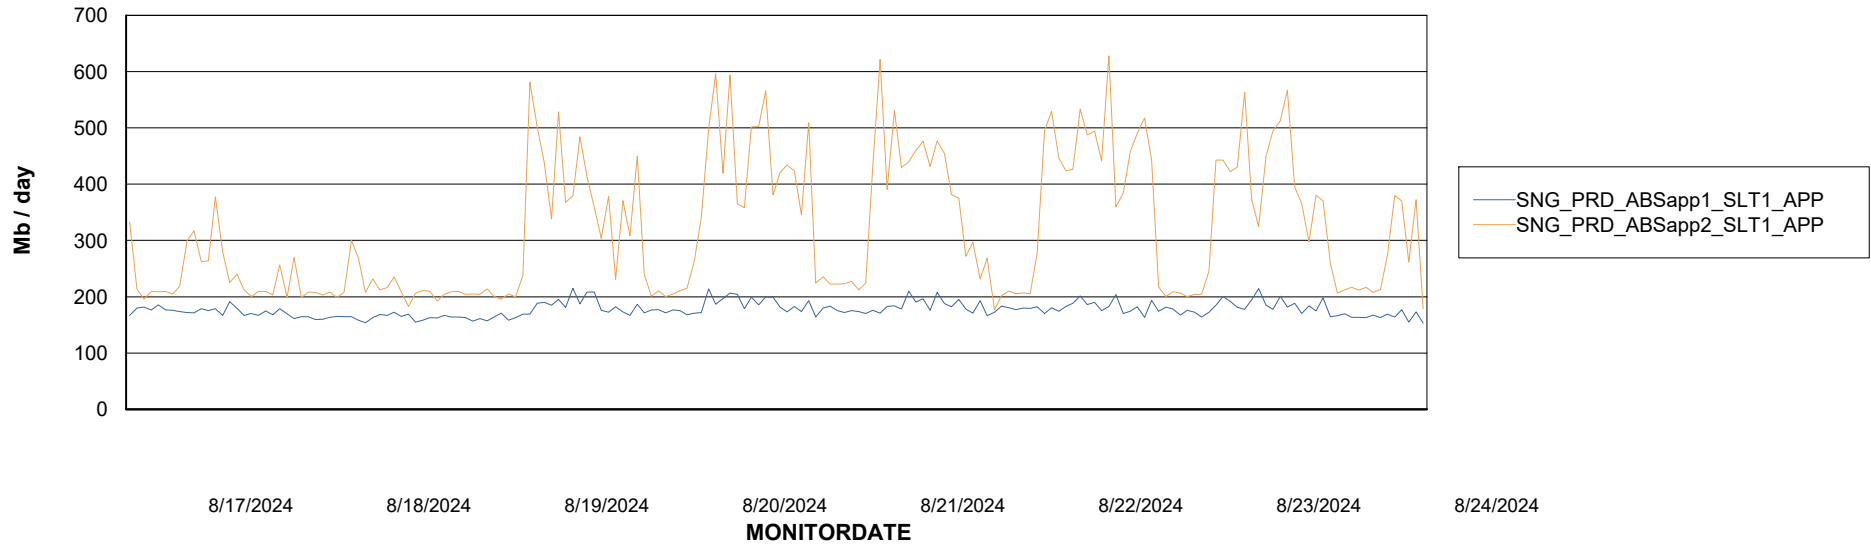

ABSSolute Application Server Services

Avg memory used per ABS Server Service