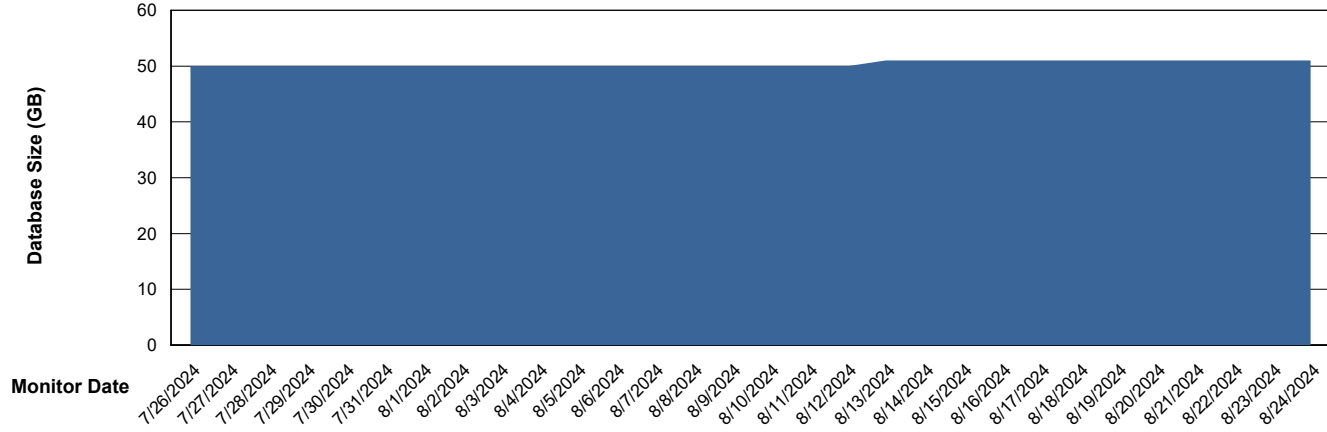

Weekly SLA Customer Report

Customer SHL OCI ASH Production
Database ID 182

Database Performance SHL-BI-ASH_PROD_ABS1

Weekly SLA Customer Report

Customer SHL OCI ASH Production
Database ID 182

Database Performance SHL-DBS1-ASH_PROD_ABS1

Weekly SLA Customer Report

Customer SHL OCI ASH Production
Database ID 182

Database Performance SHL-DBS2-ASH_PROD_HSBABS1

DB Processes Max 1,000
DB Processes Max 4
DB Processes Max 0

Weekly SLA Customer Report

Customer SHL OCI ASH Production
Database ID 182

DATABASE SIZE SHL-BI-ASH_PROD_ABS1

Database growth over last month

DATABASE SIZE SHL-DBS1-ASH_PROD_ABS1

Database growth over last month

Weekly SLA Customer Report