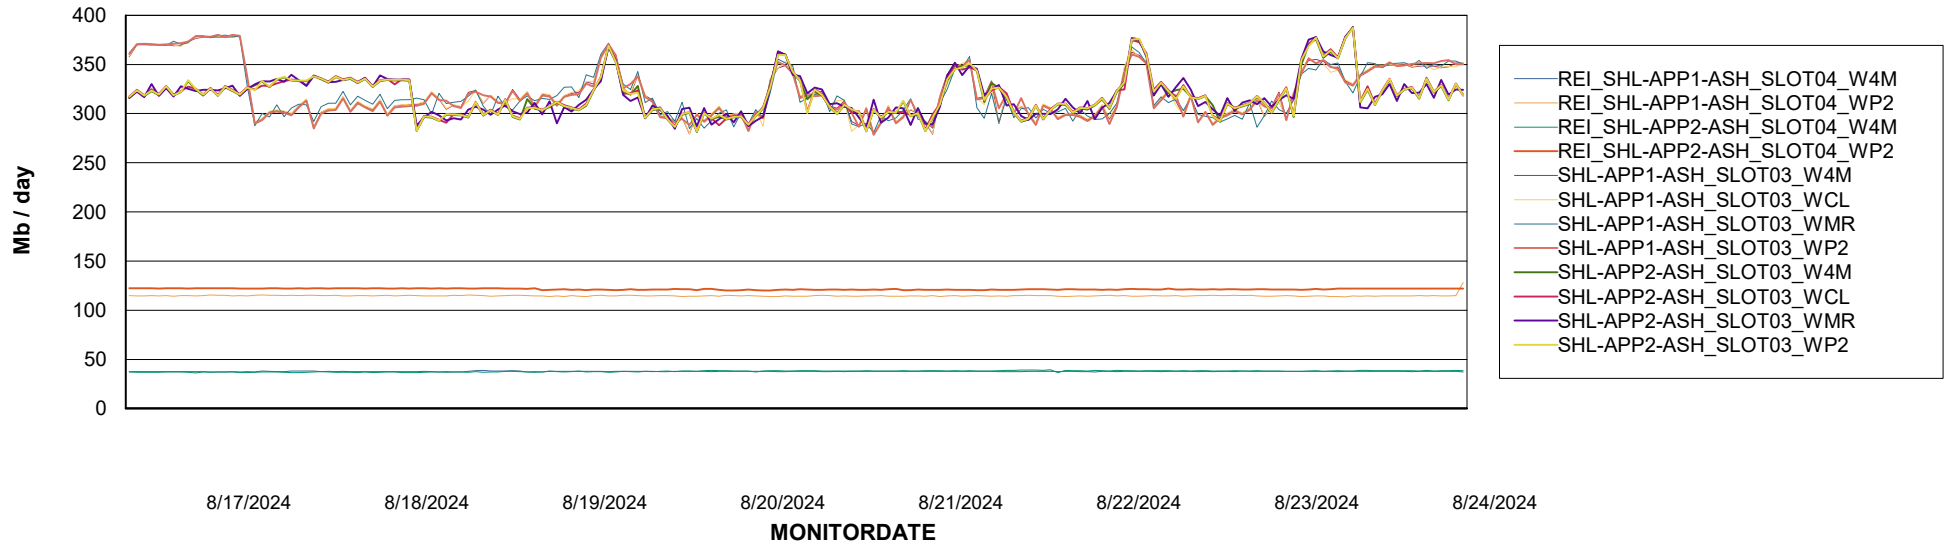

ABSolute Web Component Services

Avg memory used per ABS Web component