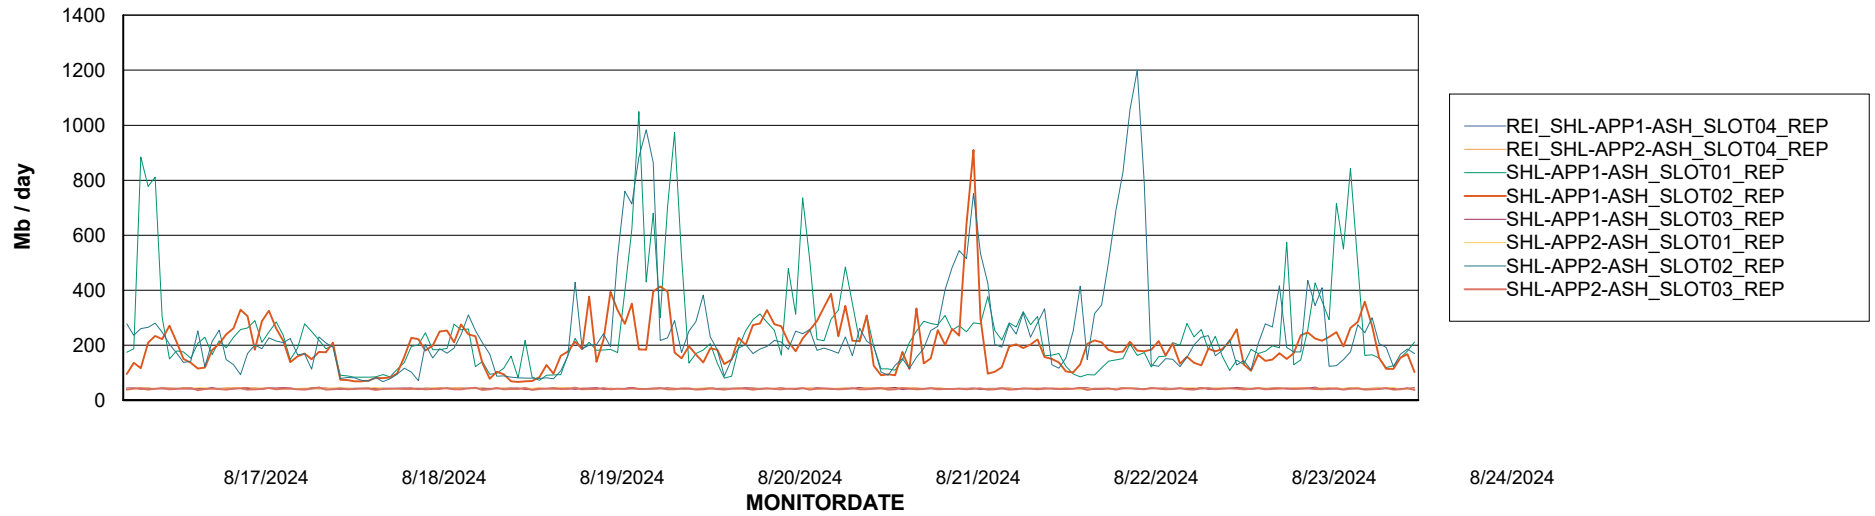

Avg memory used per ABS Server Service

Avg users per day per ABS server

Weekly SLA Customer Report

Customer SHL OCI ASH Production
Database ID 182

ABSSolute Application ReportServer Services

Avg memory used per ReportServer Service