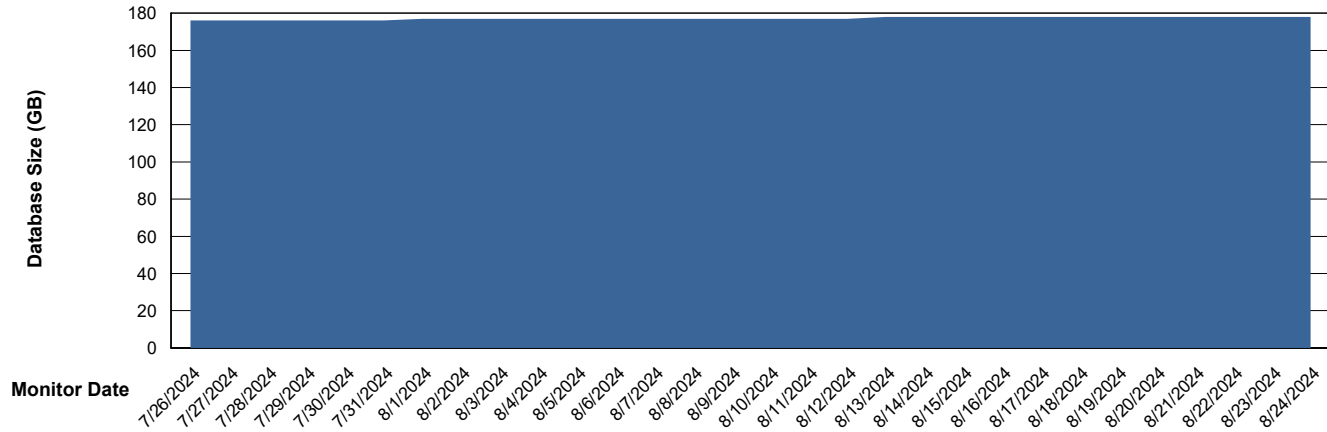

Customer SHL OCI ASH Production
Database ID 182

DATABASE SIZE SHL-BI-ASH_PROD_ABS1

Database growth over last month

DATABASE SIZE SHL-DBS1-ASH_PROD_ABS1

Database growth over last month

Weekly SLA Customer Report

Customer SHL OCI ASH Production
Database ID 182

Database Tablespace SHL-BI-ASH_PROD_ABS1

Date	Tablespace Name	Filesize (Gb)	Usedsize (Gb)	Percentage free
8/24/2024	ABSDATA	30	24	21
	INDX	29	24	17
8/23/2024	ABSDATA	30	24	21
	INDX	29	24	17
8/22/2024	ABSDATA	30	24	21
	INDX	29	24	17
8/21/2024	ABSDATA	30	24	21
	INDX	29	24	17
8/20/2024	ABSDATA	30	24	21
	INDX	29	24	17
8/19/2024	ABSDATA	30	24	21
	INDX	29	24	17
8/18/2024	ABSDATA	30	24	21
	INDX	29	24	17