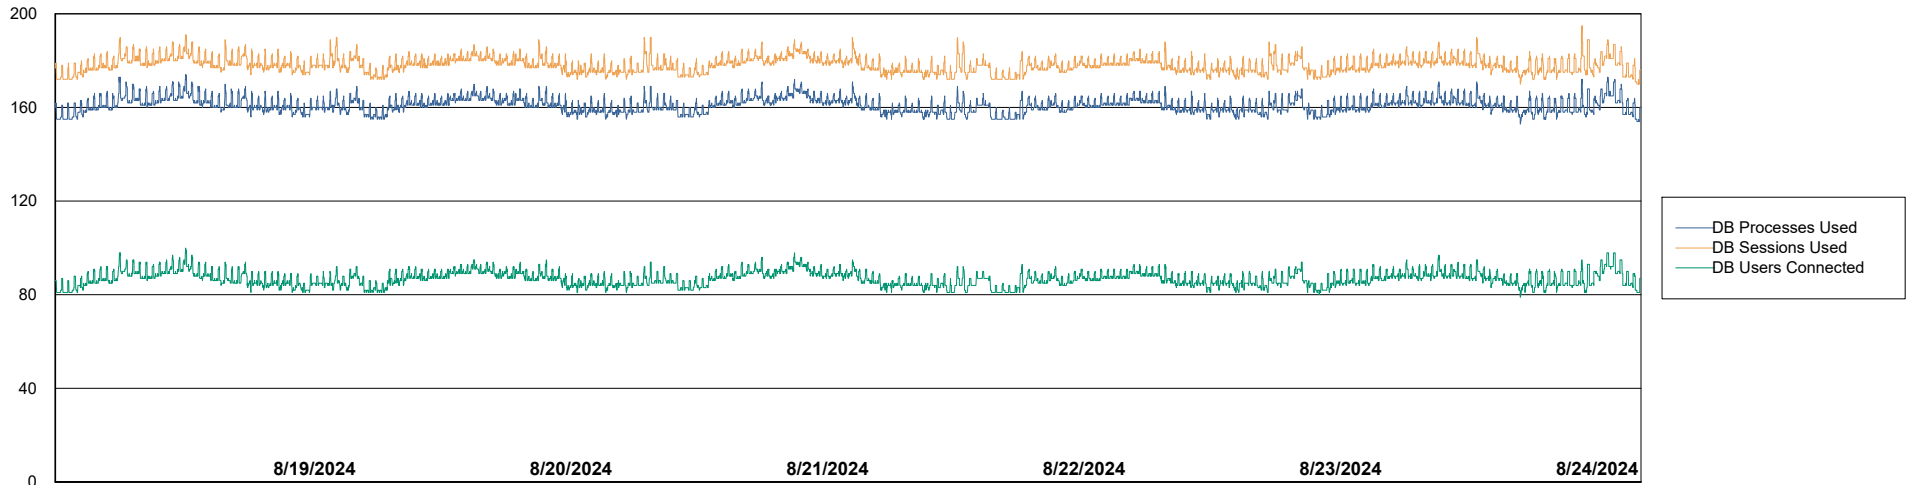

Weekly SLA Customer Report

Customer SHL OCI ASH Production
Database ID 182

Database Performance SHL-BI-ASH_PROD_ABS1

Weekly SLA Customer Report

Customer SHL OCI ASH Production
Database ID 182

Database Performance SHL-DBS1-ASH_PROD_ABS1