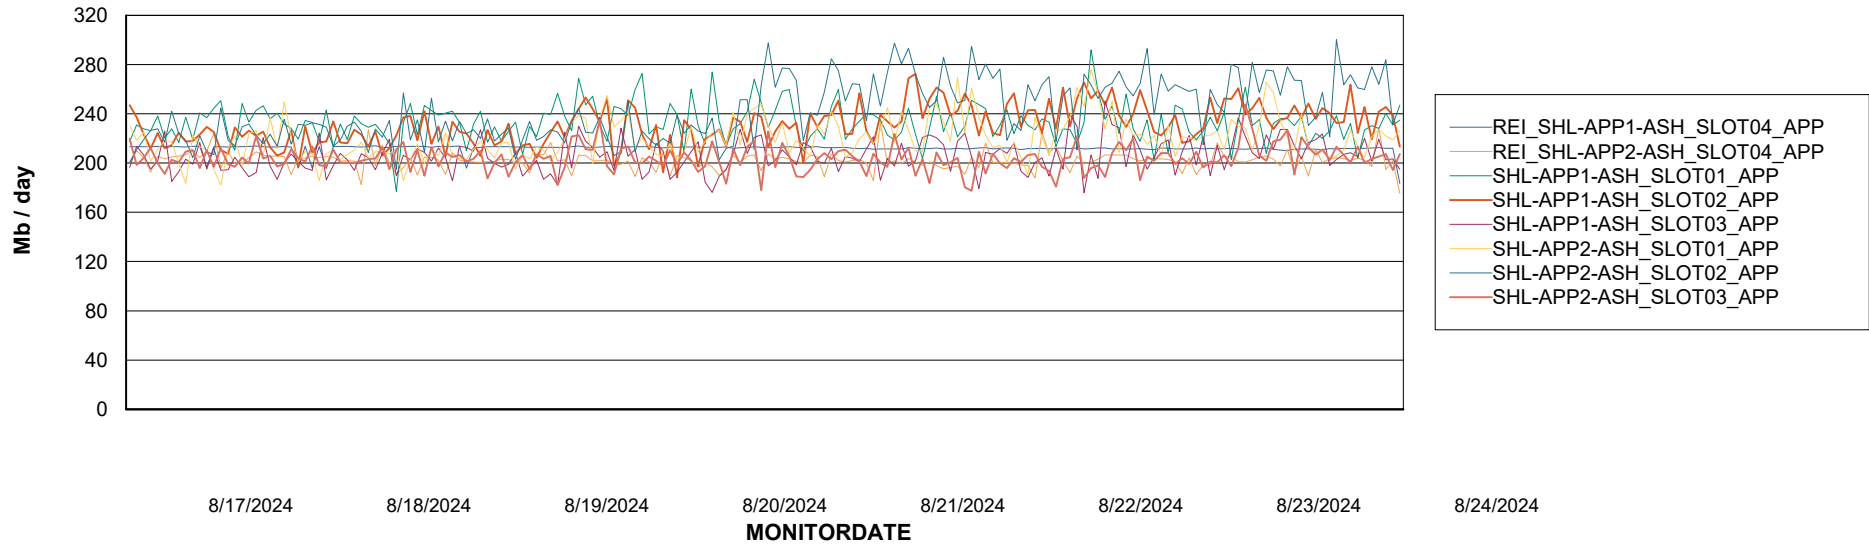

ABSSolute Application Server Services

Avg memory used per ABS Server Service