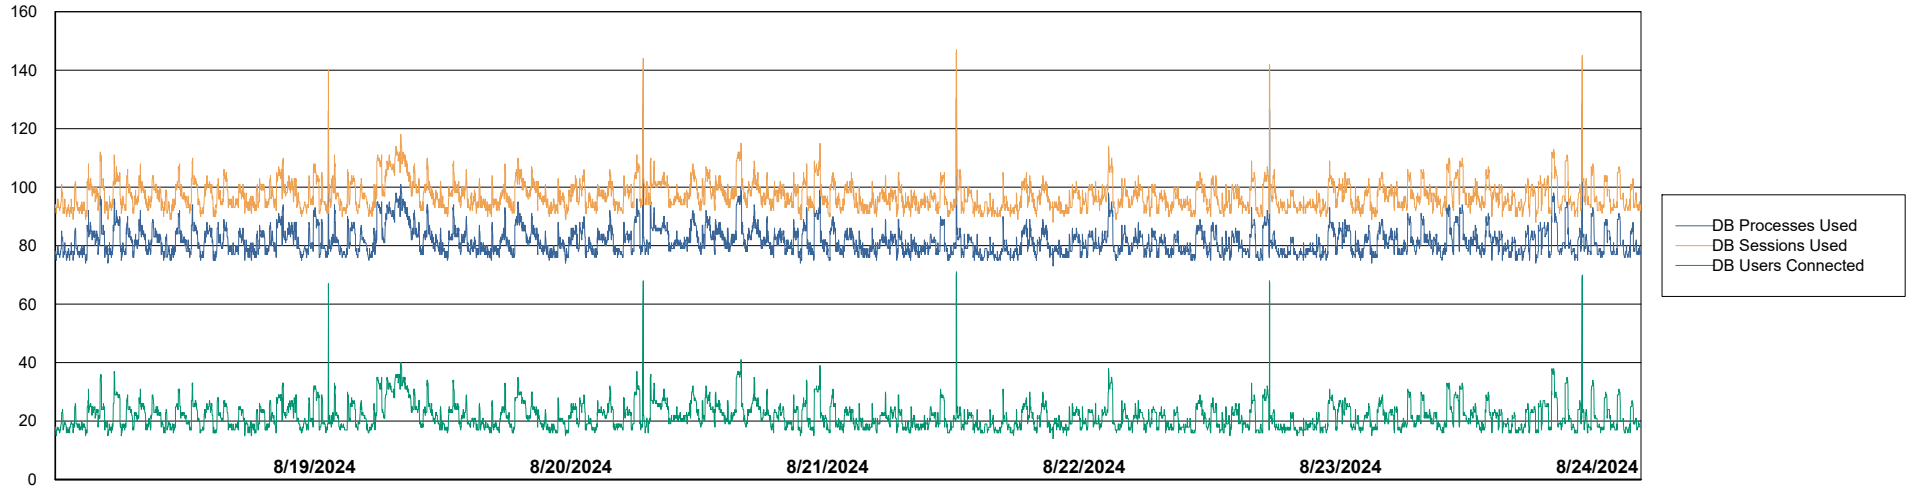

Database Performance SHL-BI-ASH_PROD_ABS1