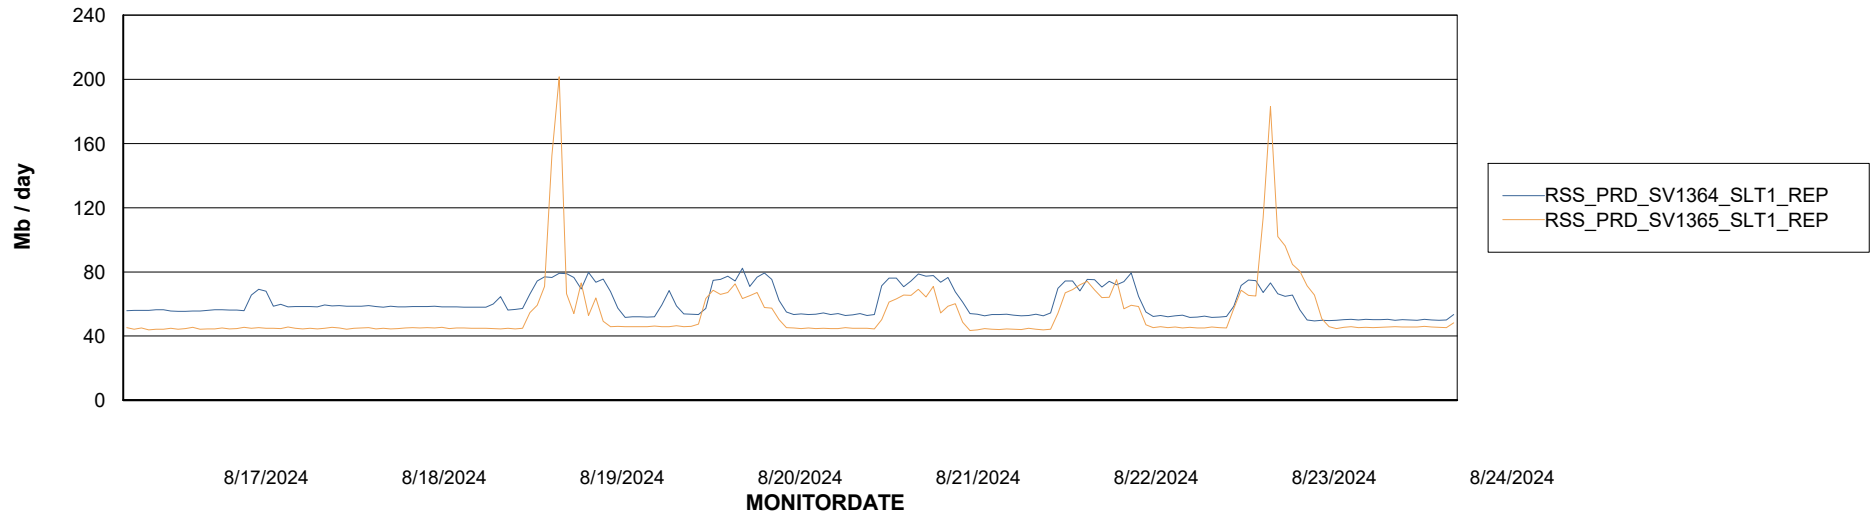

Avg memory used per ABS Server Service

Avg users per day per ABS server

Weekly SLA Customer Report

Customer RSS Production
Database ID 52

ABSSolute Application ReportServer Services

Avg memory used per ReportServer Service