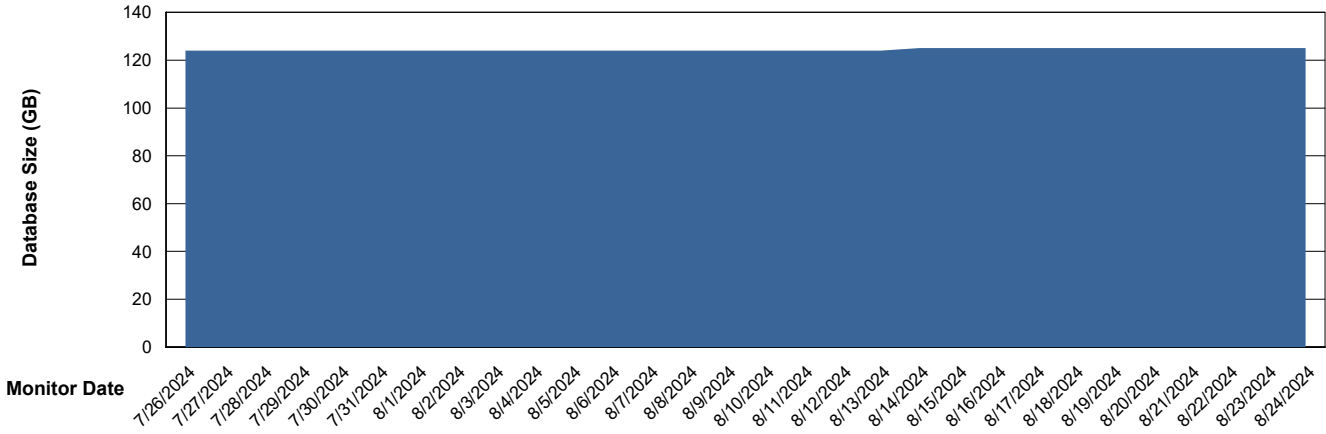

DB Processes Max 300

Weekly SLA Customer Report

Customer RSS Production
 Database ID 52

DATABASE SIZE RSS_PRD_SV1364_PRD_ABS1

Database growth over last month

Database Tablespace RSS_PRD_SV1364_PRD_ABS1

Date	Tablespace Name	Filesize (Gb)	Usedsize (Gb)	Percentage free
8/24/2024	ABSDATA	61	51	17
	INDX	83	70	16
8/23/2024	ABSDATA	61	51	17
	INDX	83	70	16
8/22/2024	ABSDATA	61	51	17
	INDX	83	70	16
8/21/2024	ABSDATA	61	51	17
	INDX	83	70	16
8/20/2024	ABSDATA	61	51	17
	INDX	83	70	16
8/19/2024	ABSDATA	61	51	17
	INDX	83	69	16
8/18/2024	ABSDATA	61	51	17
	INDX	83	69	16

Weekly SLA Customer Report

Customer RSS Production
Database ID 52

Standby Database Health RSS Production

Recovery lag for last 7 days

Weekly SLA Customer Report

Customer RSS Production
Database ID 52

ABSSolute Application Server Services