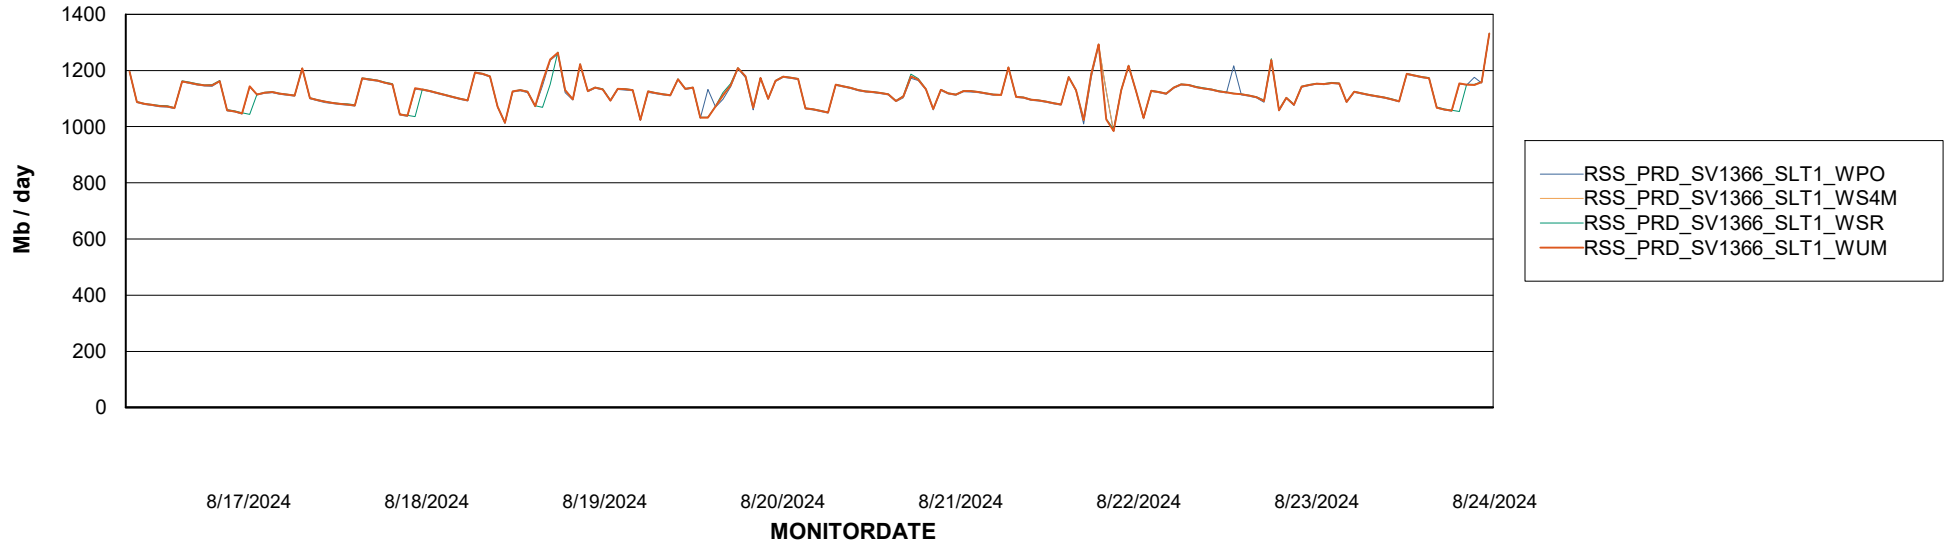

ABSSolute Web Component Services

Avg memory used per ABS Web component