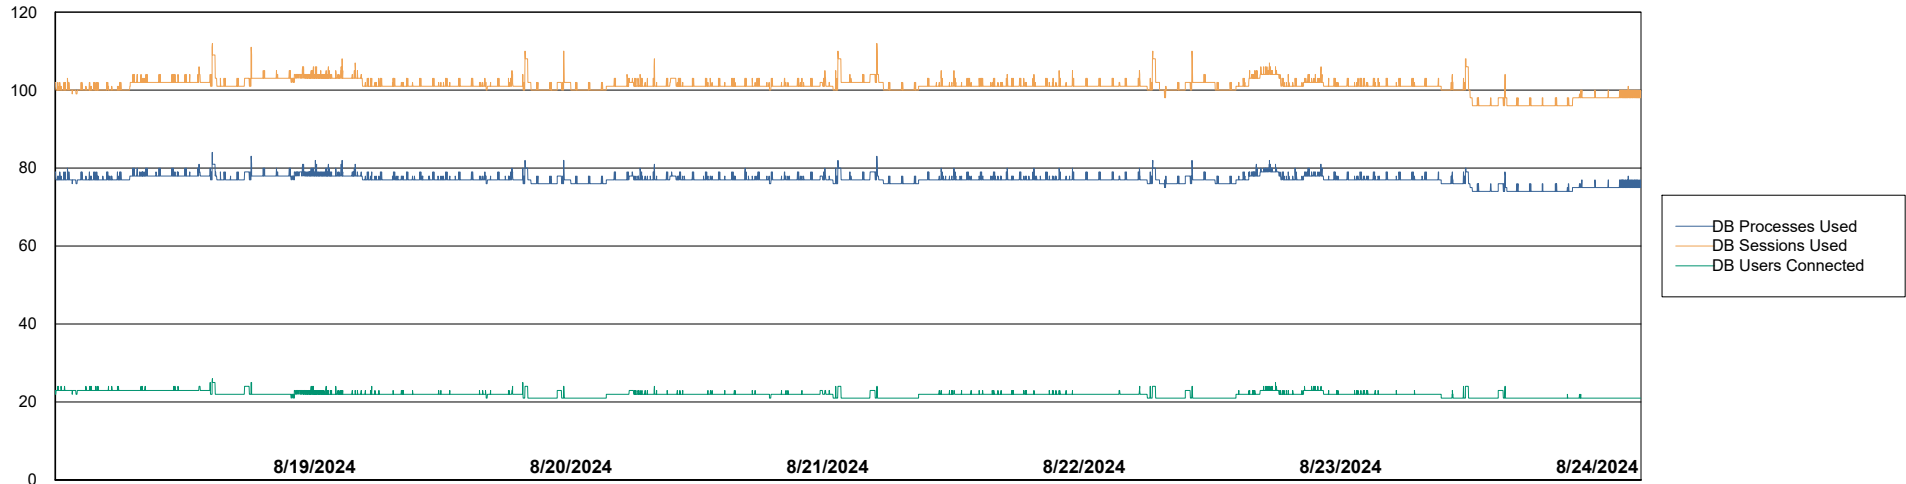

Database Performance RSS_PRD_SV1364_PRD_ABS1