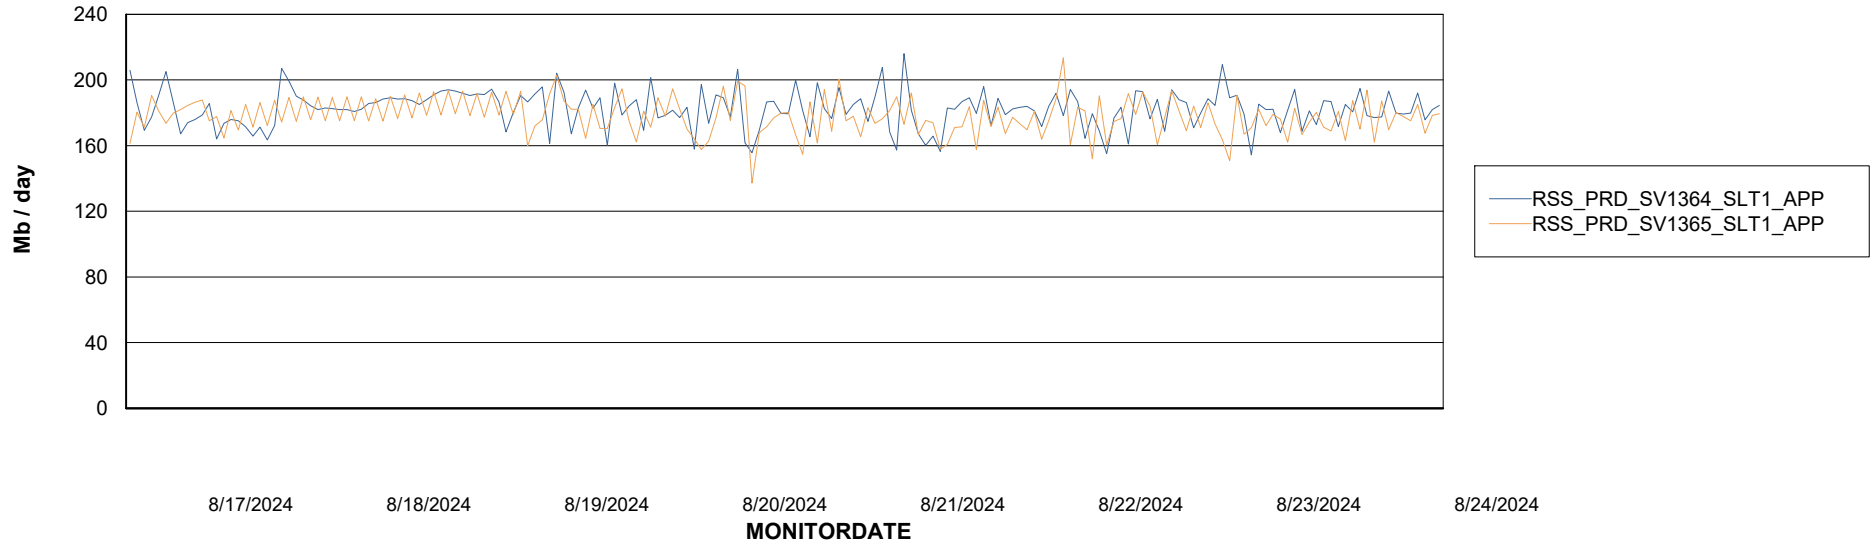

ABSSolute Application Server Services

Avg memory used per ABS Server Service