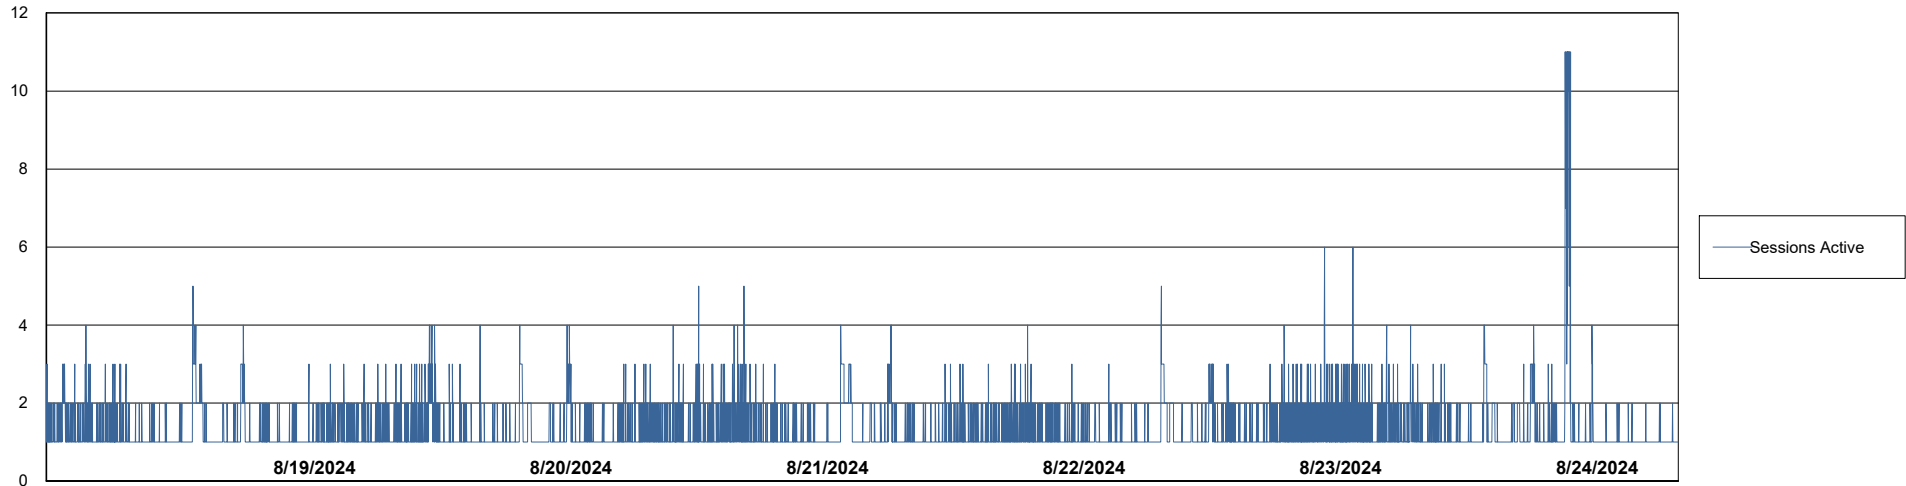

Database Performance RFL_PRD_ABS01_DB