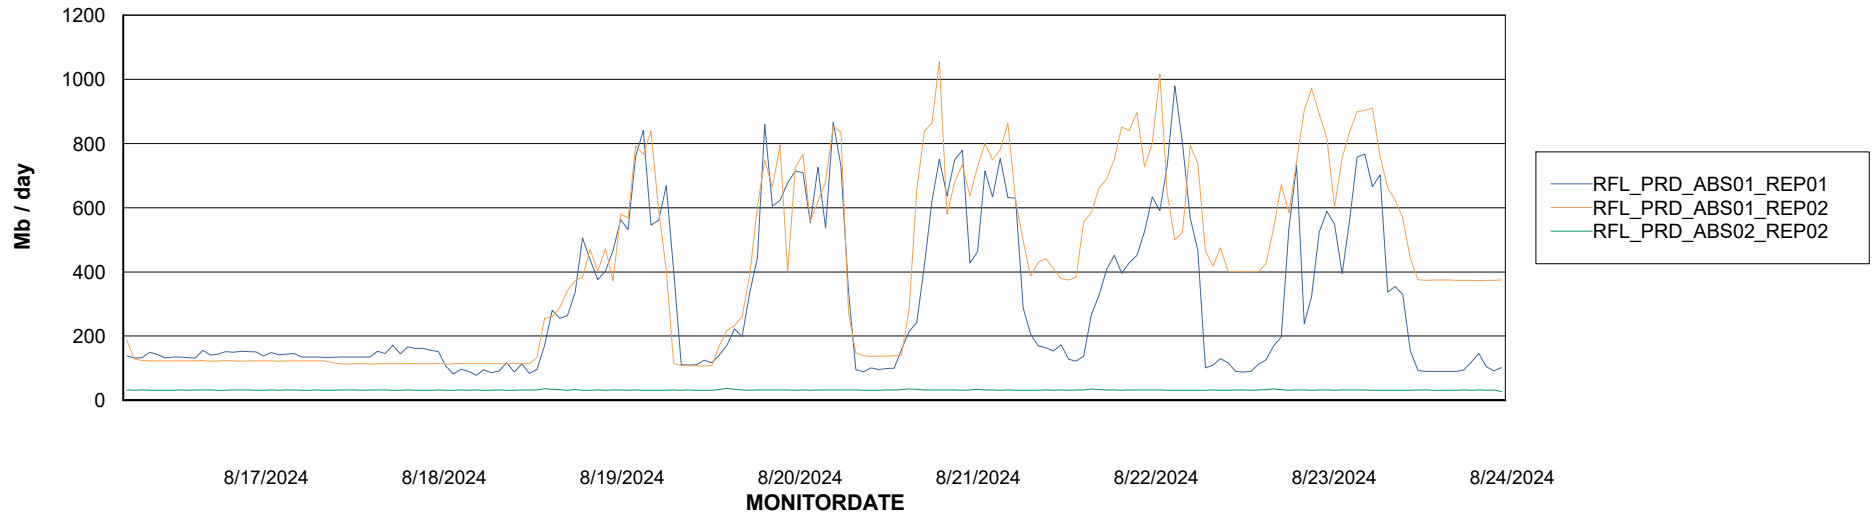

Avg memory used per ABS Server Service

Avg users per day per ABS server

Weekly SLA Customer Report

Customer RFL_Production
Database ID 36

ABSSolute Application ReportServer Services

Avg memory used per ReportServer Service