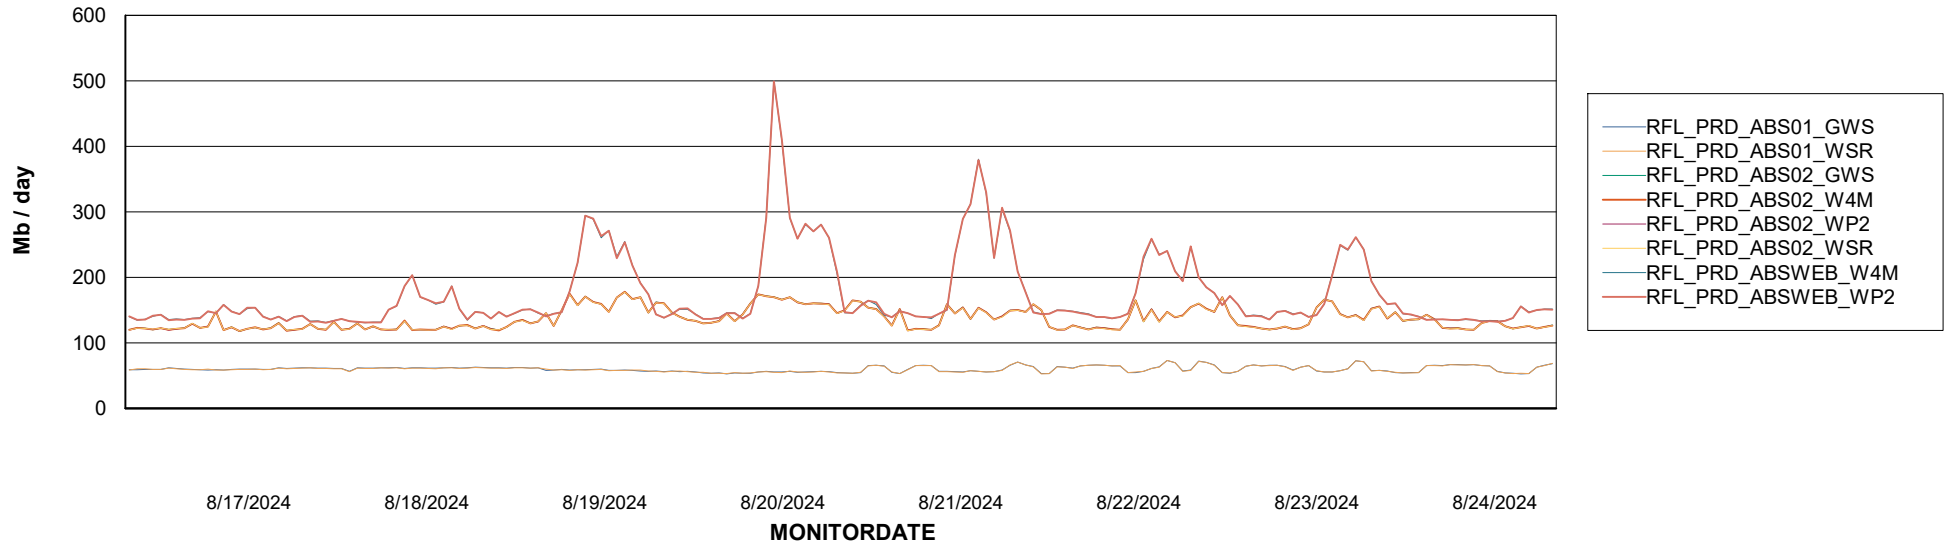

ABSSolute Web Component Services

Avg memory used per ABS Web component