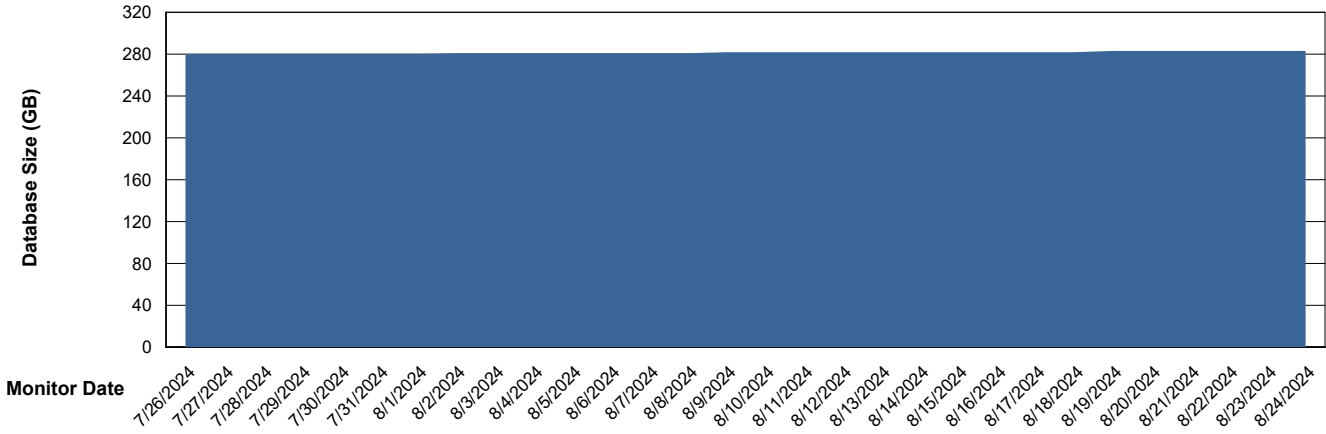

DB Processes Max 1,000

Weekly SLA Customer Report

Customer RFL_Production
 Database ID 36

DATABASE SIZE RFL_PRD_ABS01_DB

Database growth over last month

Database Tablespace RFL_PRD_ABS01_DB

Date	Tablespace Name	Filesize (Gb)	Usedsize (Gb)	Percentage free
8/24/2024	ABSDATA	100	80	20
	INDX	224	190	15
8/23/2024	ABSDATA	100	80	20
	INDX	224	190	15
8/22/2024	ABSDATA	95	80	16
	INDX	224	190	15
8/21/2024	ABSDATA	95	80	16
	INDX	224	190	15
8/20/2024	ABSDATA	95	80	16
	INDX	224	190	15
8/19/2024	ABSDATA	95	80	16
	INDX	224	190	15
8/18/2024	ABSDATA	95	80	16
	INDX	224	189	15

Weekly SLA Customer Report

Customer RFL_Production
Database ID 36

Standby Database Health RFL_Production

Recovery lag for last 7 days

Weekly SLA Customer Report

Customer RFL_Production
Database ID 36

ABSSolute Application Server Services