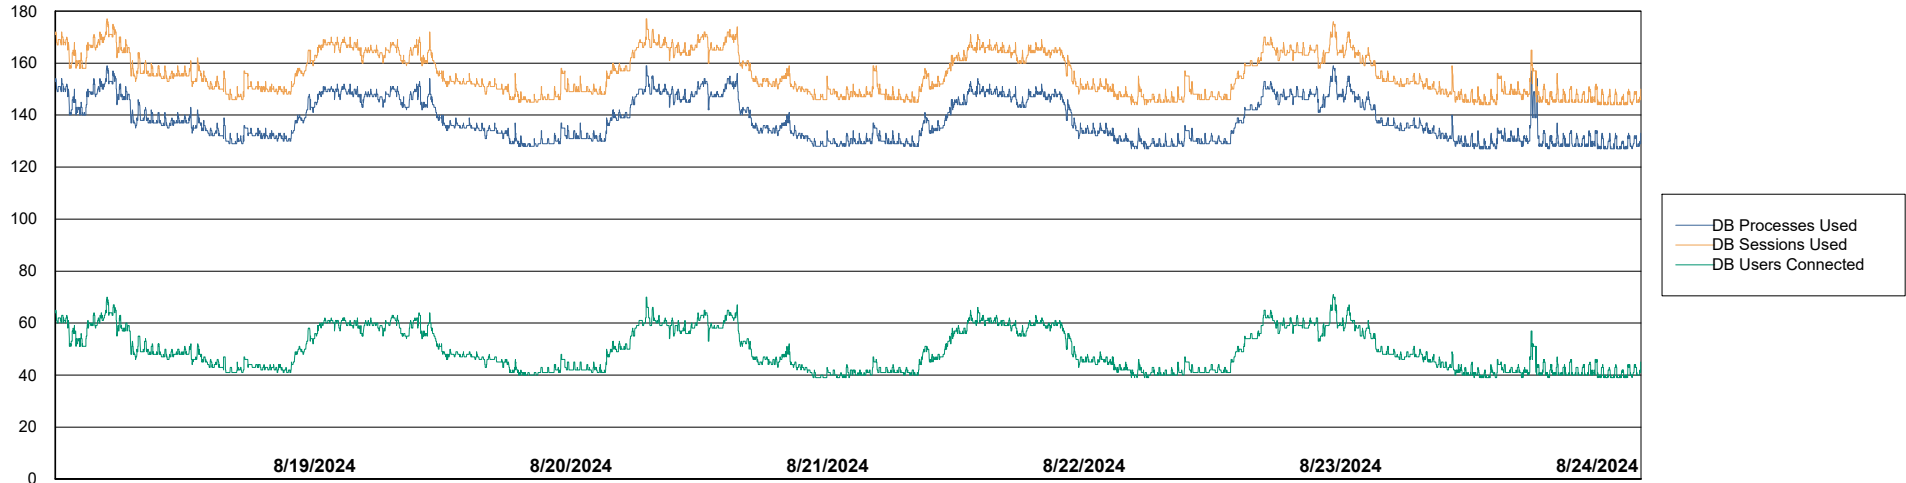

Database Performance RFL_PRD_ABS01_DB