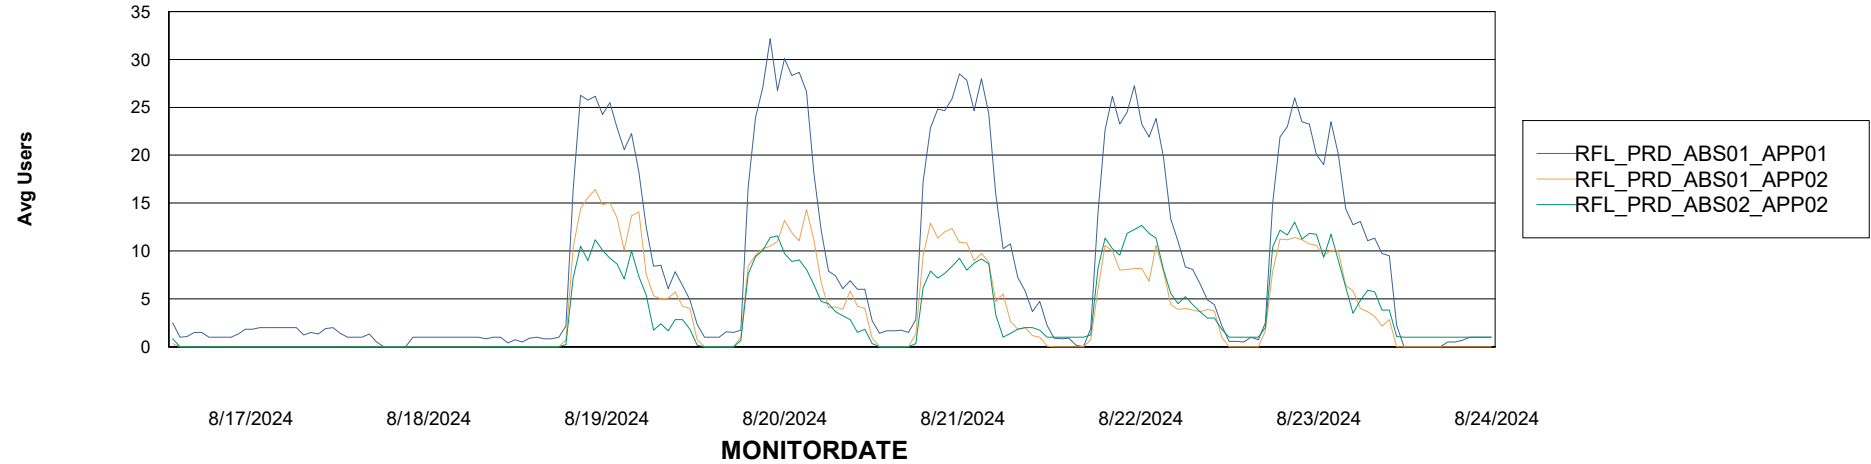

Avg users per day per ABS server