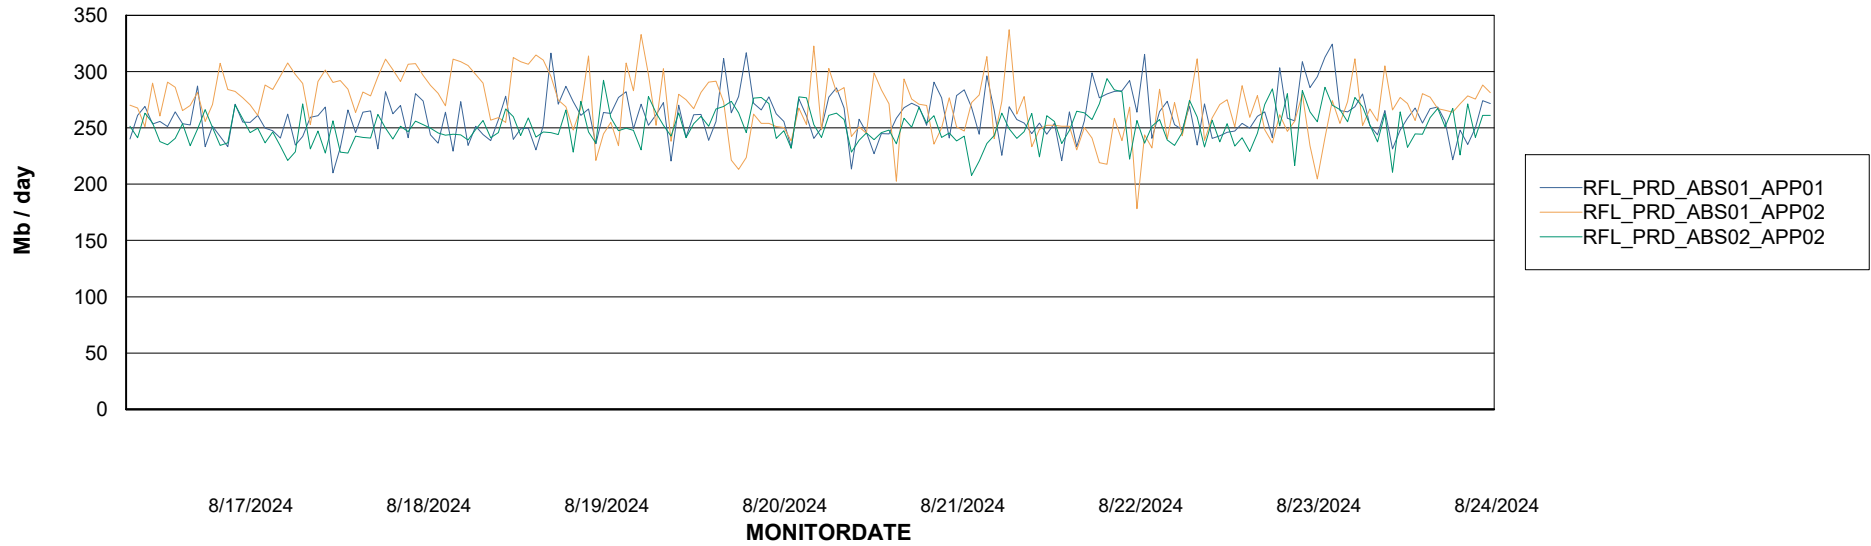

ABSSolute Application Server Services

Avg memory used per ABS Server Service