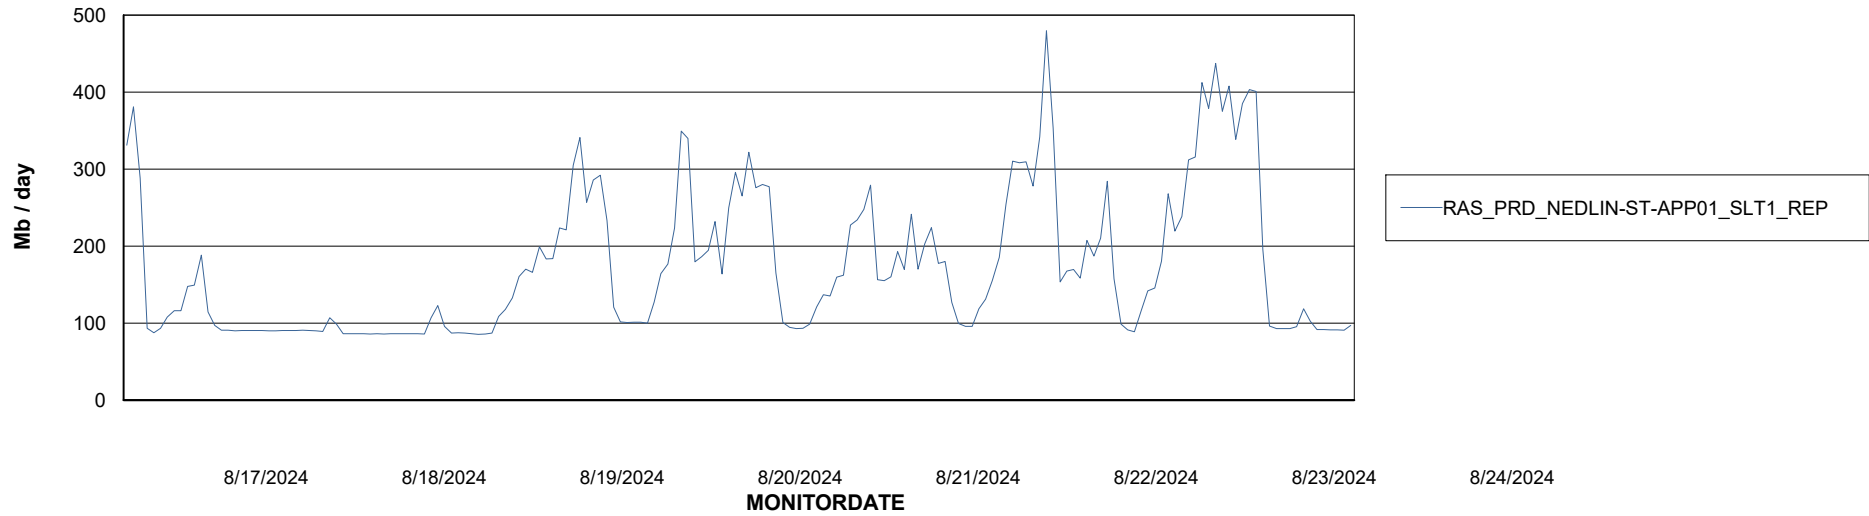

ABSSolute Application ReportServer Services

Avg memory used per ReportServer Service