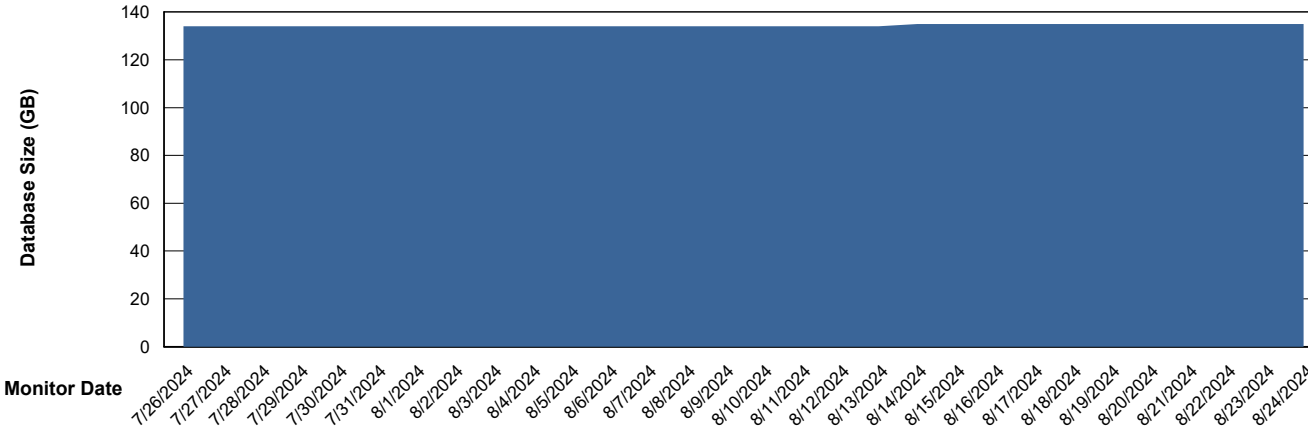

Database growth over last month

Database Tablespace RAS_PRD_NEDLIN-ST-APP01_ABS1

Date	Tablespace Name	Filesize (Gb)	Usedsize (Gb)	Percentage free
8/24/2024	ABSDATA	60	35	41
	INDX	128	90	30
8/23/2024	ABSDATA	60	35	41
	INDX	128	90	30
8/22/2024	ABSDATA	60	35	41
	INDX	128	90	30
8/21/2024	ABSDATA	60	35	41
	INDX	128	90	30
8/20/2024	ABSDATA	60	35	41
	INDX	128	90	30
8/19/2024	ABSDATA	60	35	41
	INDX	128	90	30
8/18/2024	ABSDATA	60	35	41
	INDX	128	90	30