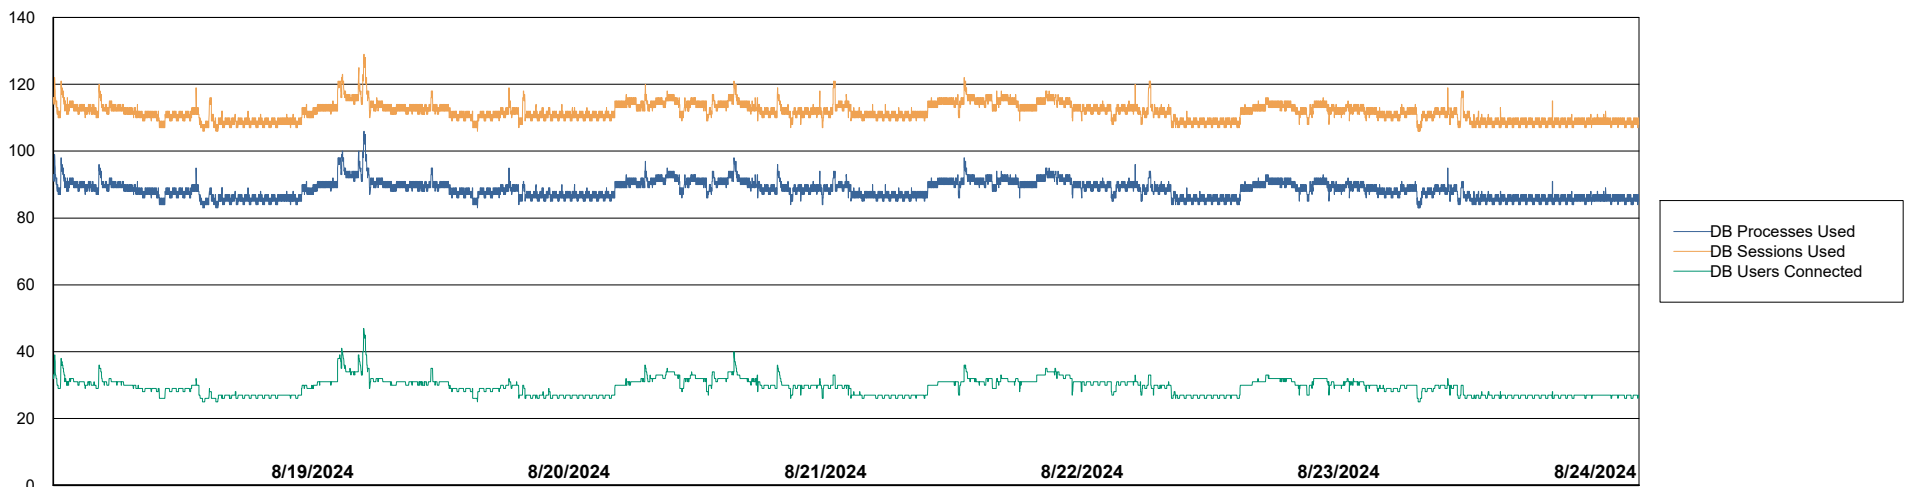

Database Performance RAS_PRD_NEDLIN-ST-APP01_ABS1