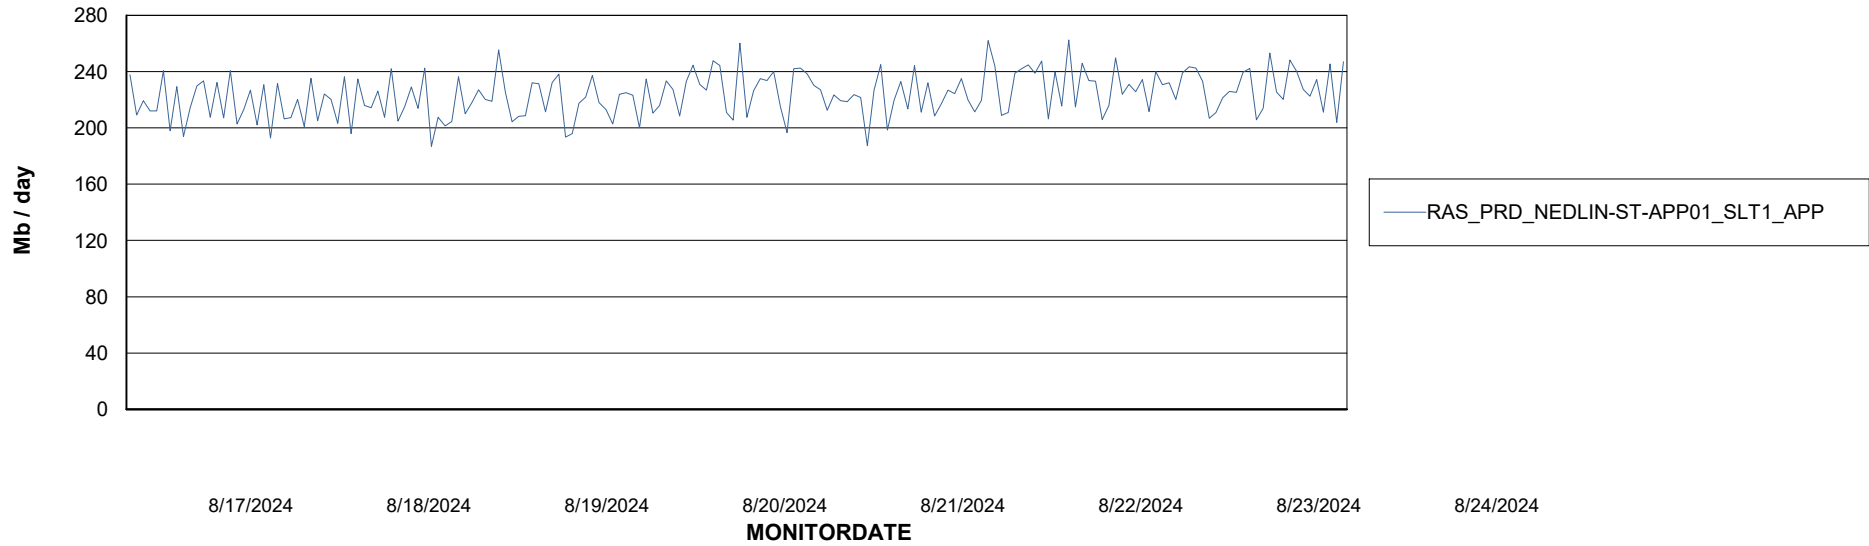

ABSSolute Application Server Services

Avg memory used per ABS Server Service