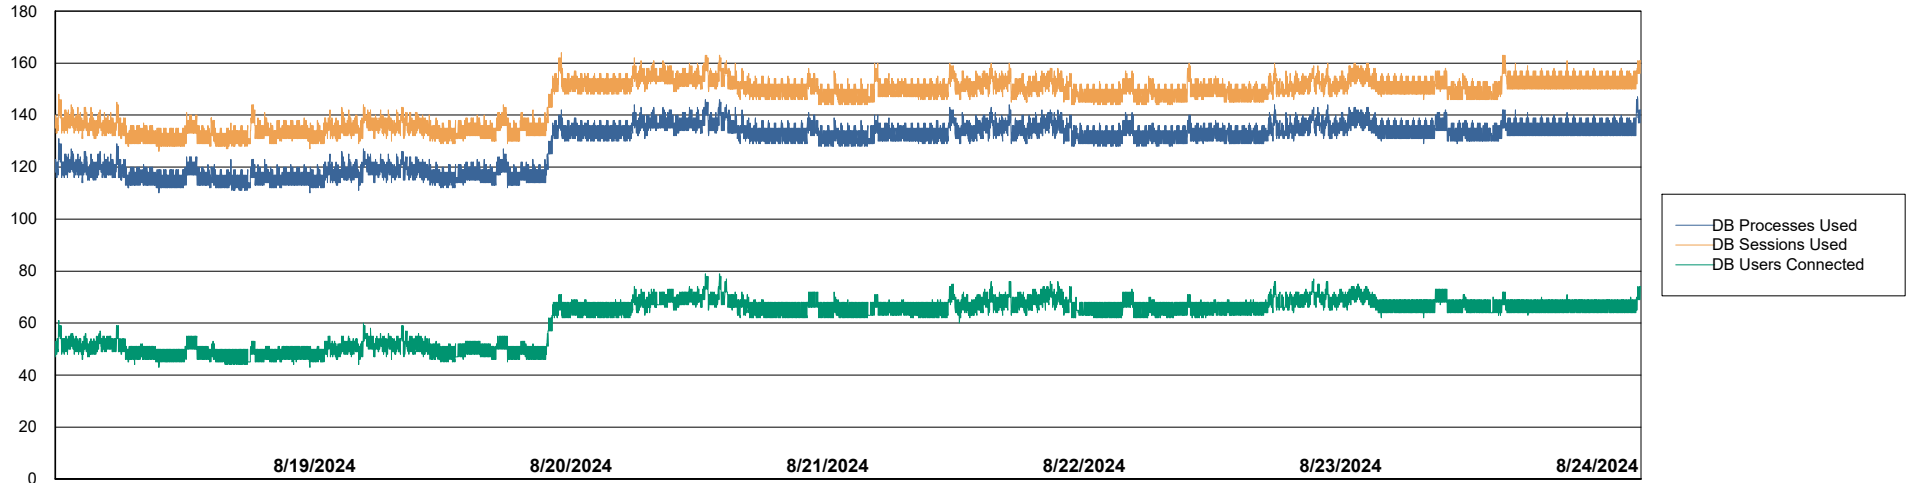

Database Performance PHS_PRD_GCAB992B_ABS1