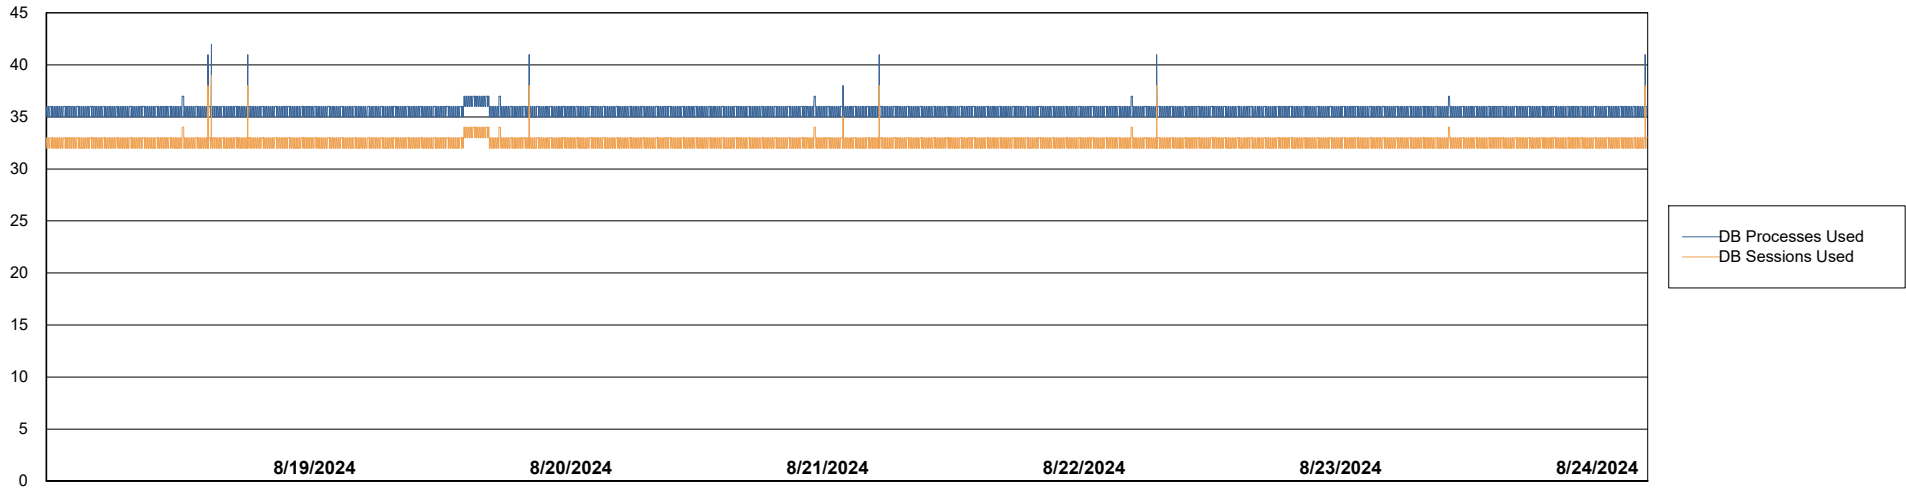

Database Performance PHS_PRD_GCAB993B_HSBABS1

DB Processes Max 1,000