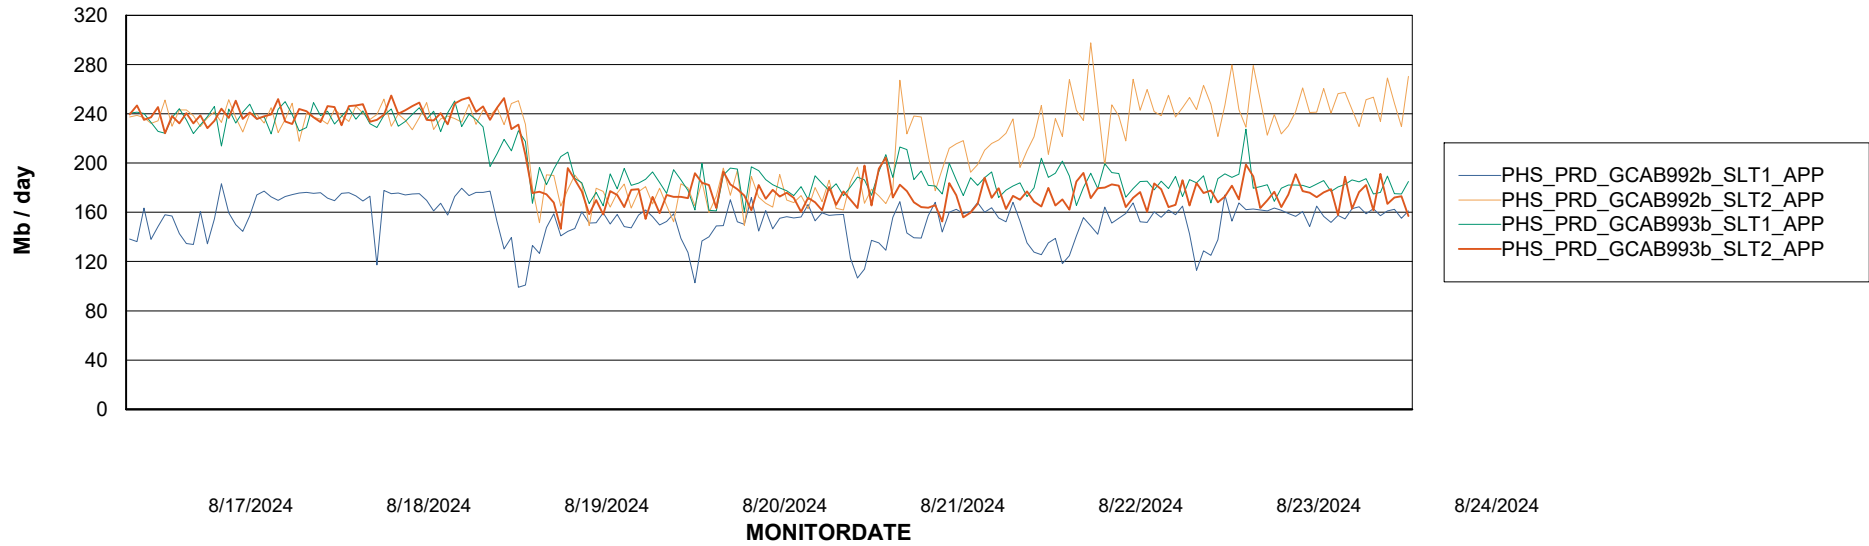

ABSSolute Application Server Services

Avg memory used per ABS Server Service