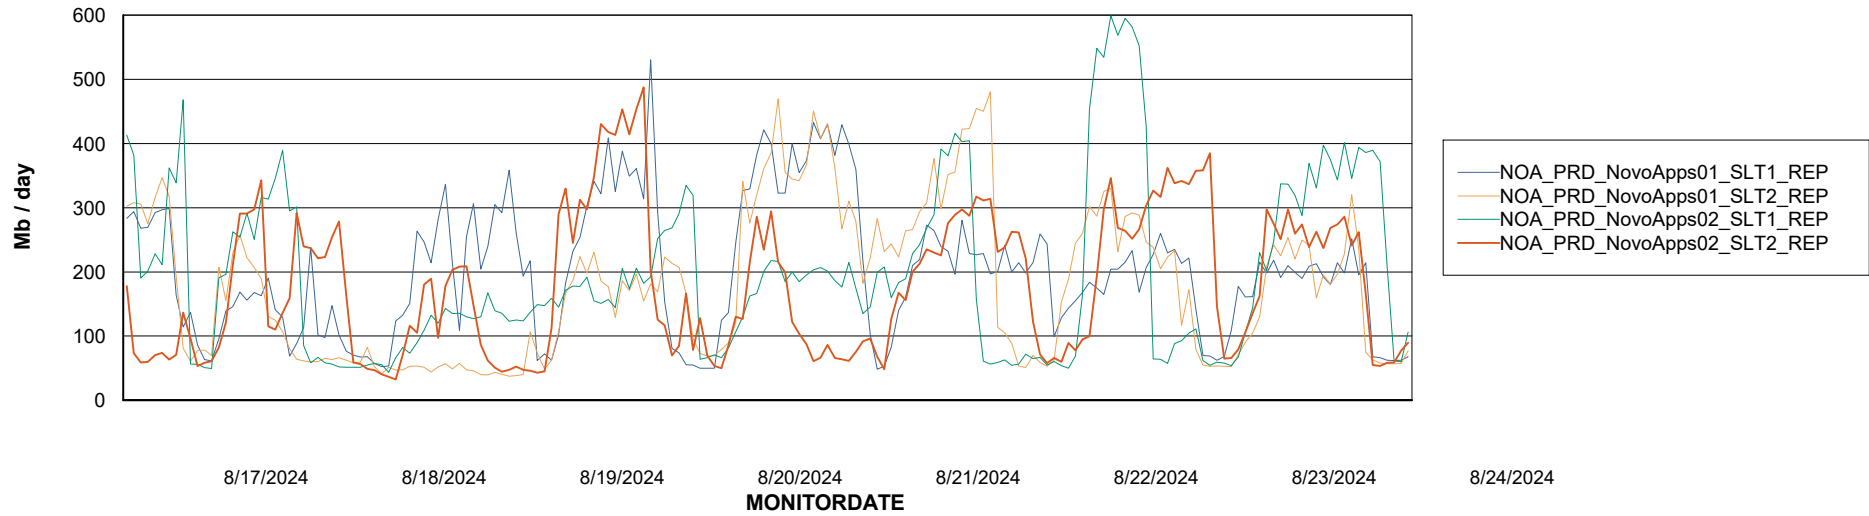

ABSSolute Application ReportServer Services

Avg memory used per ReportServer Service