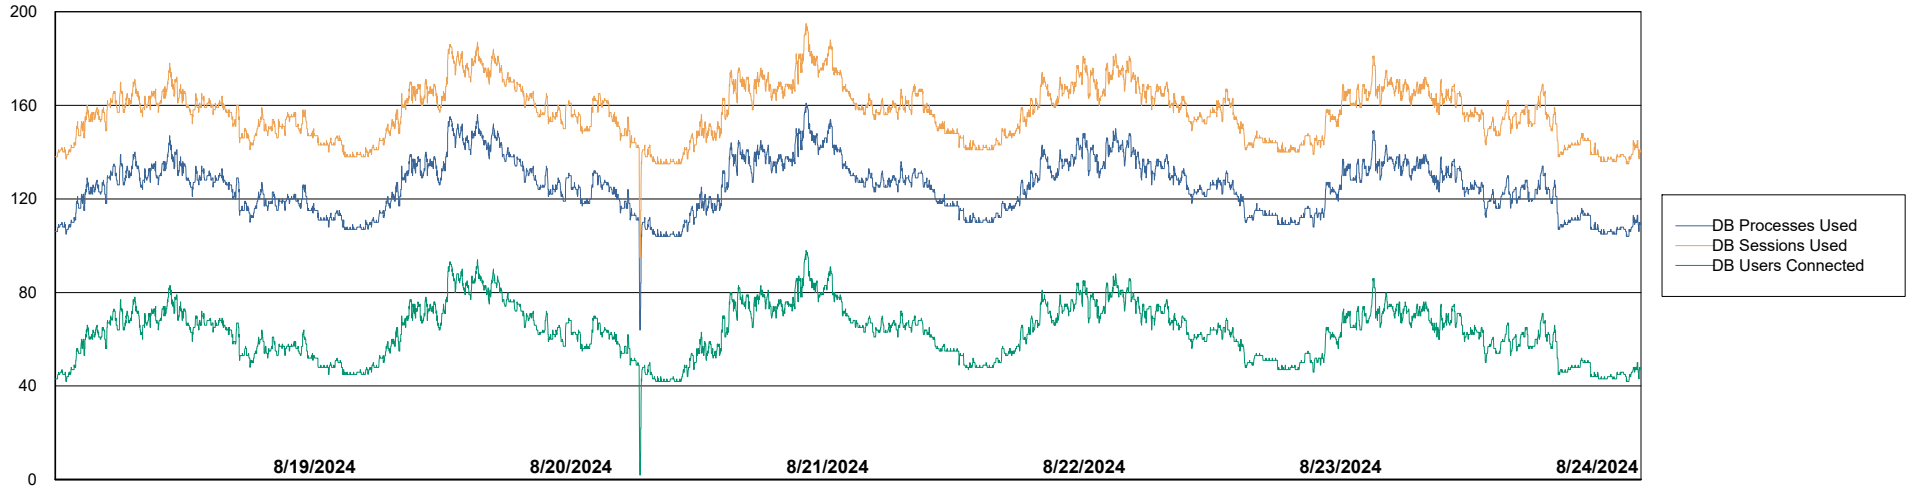

Harddisk Usage NOA_PRD_NovoLink

	Free disk space on C: (%)	Total disk space on C: (Gb)	Used disk space on C: (Gb)
8/24/2024	62	100	38
8/23/2024	62	100	38
8/22/2024	62	100	38
8/21/2024	62	100	38
8/20/2024	62	100	38
8/19/2024	62	100	37
8/18/2024	62	100	37

Weekly SLA Customer Report

Customer NOA_Production (24/7)
Database ID 116

Database Performance NOA_PRD_NovoABS01_ABS1

Weekly SLA Customer Report

Customer NOA_Production (24/7)
Database ID 116

Database Performance NOA_PRD_NovoABS03_HSBABS1