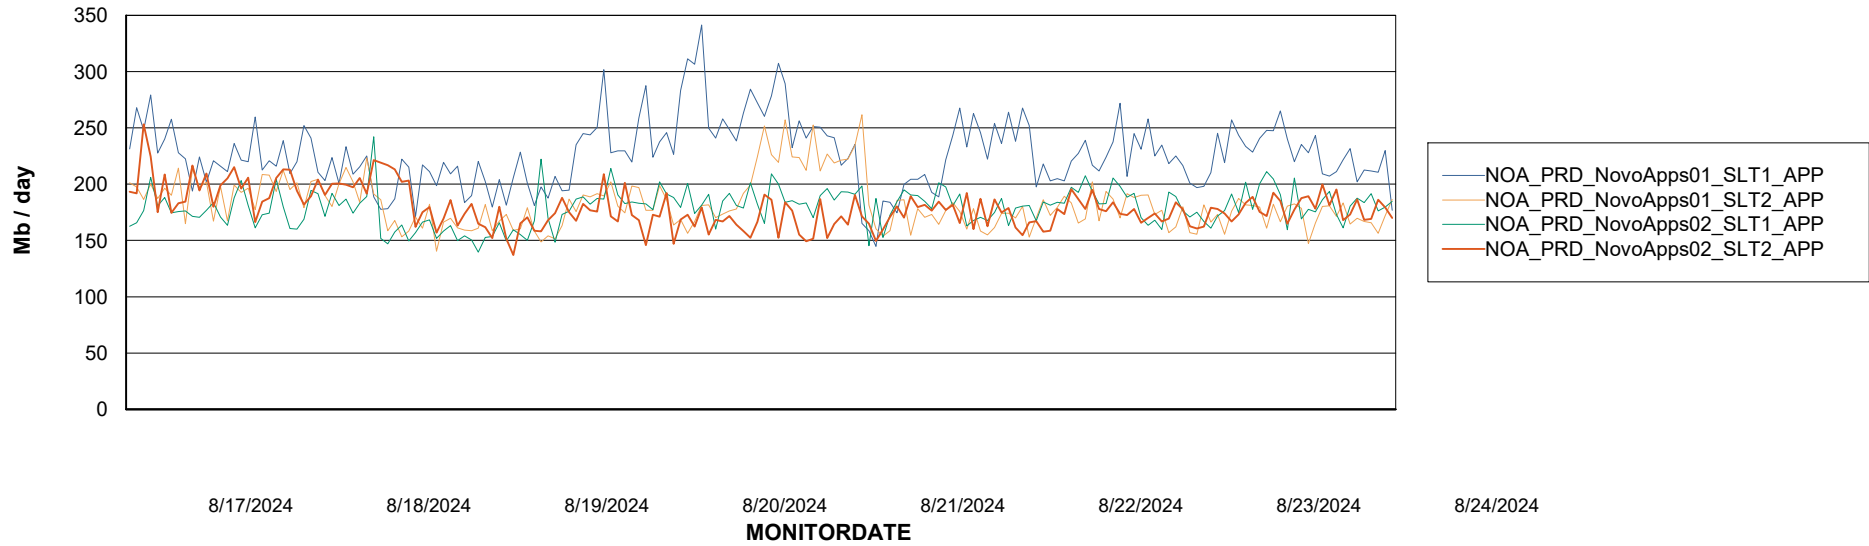

ABSSolute Application Server Services

Avg memory used per ABS Server Service