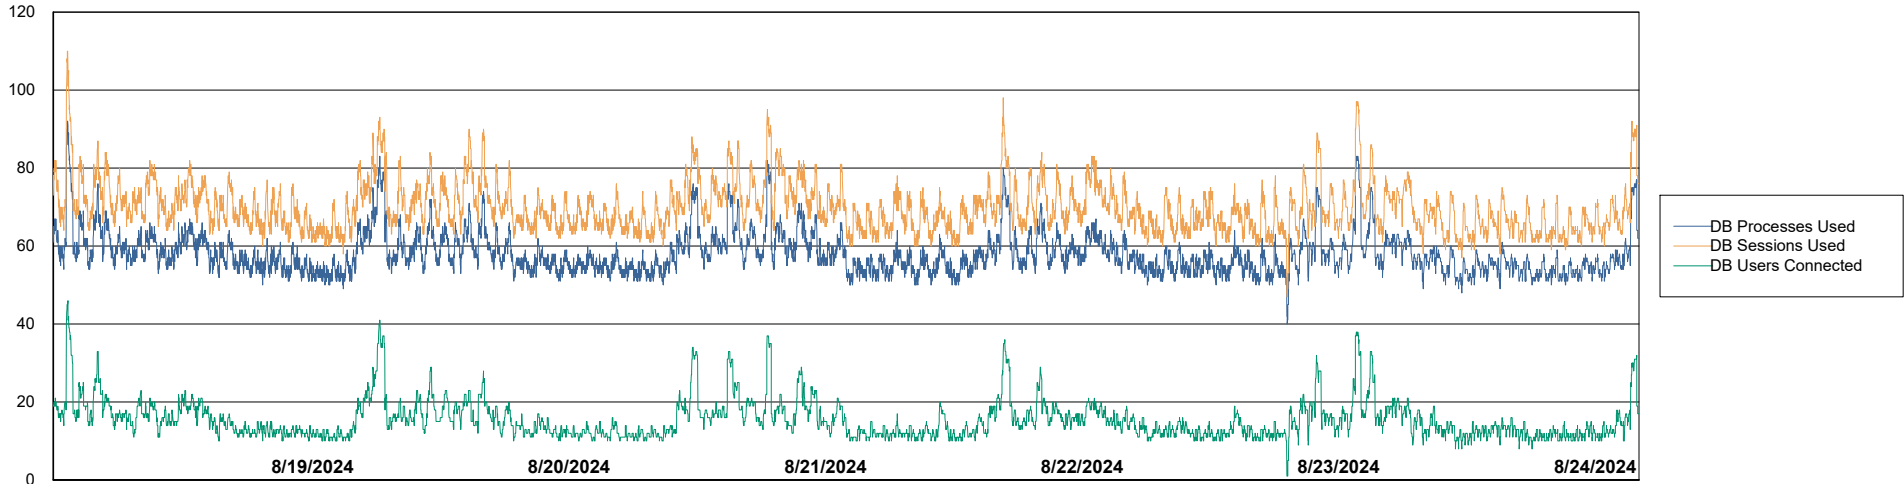

DB Processes Max 300

Weekly SLA Customer Report

Customer NOA_Production (24/7)
Database ID 116

Database Performance NOA_PRD_NOVOBI_ABS1

Weekly SLA Customer Report

Customer NOA_Production (24/7)
Database ID 116