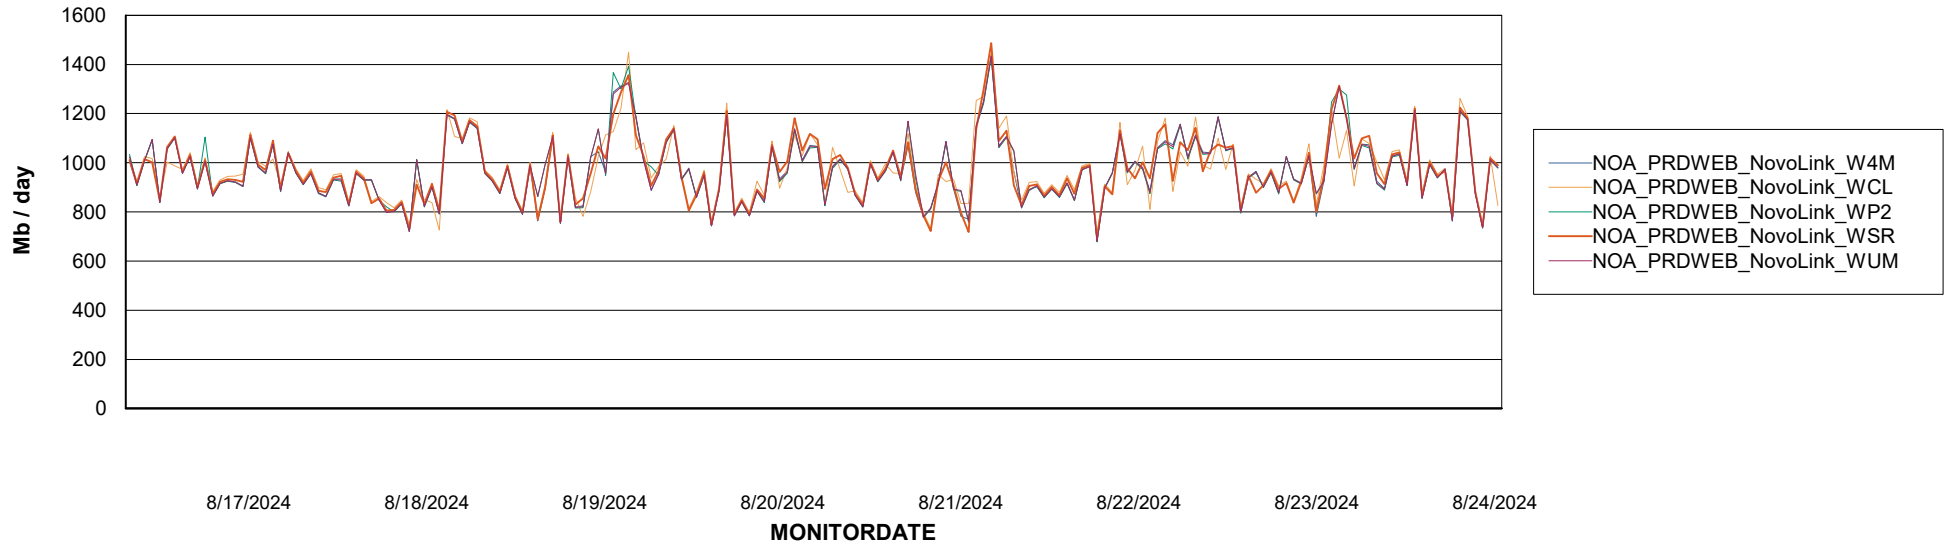

Avg memory used per ReportServer Service

Weekly SLA Customer Report

Customer NOA_Production (24/7)
Database ID 116

ABSSolute Web Component Services

Avg memory used per ABS Web component

Weekly SLA Customer Report