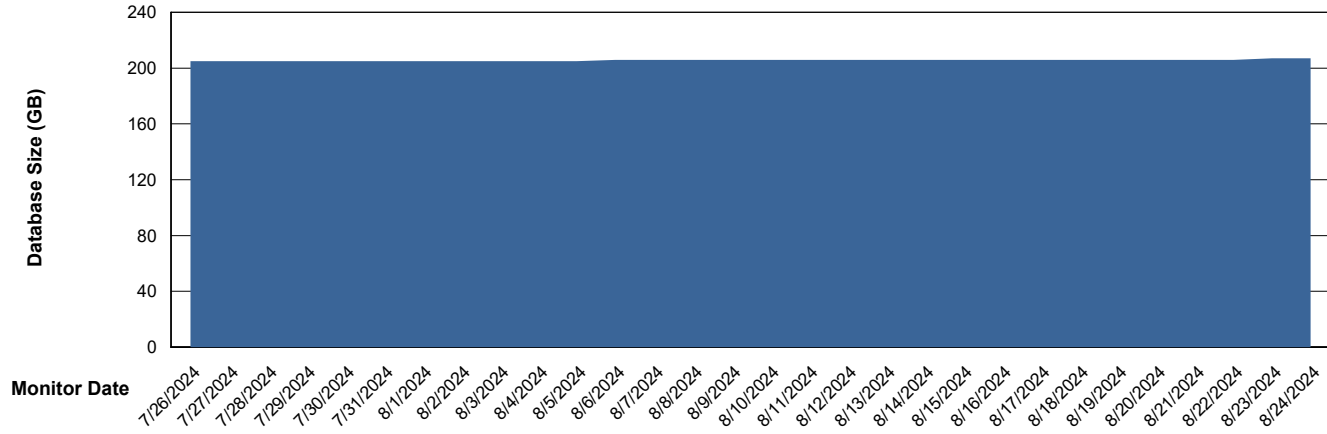

DATABASE SIZE NIX_PRD_ABSBI_ABS1

Database growth over last month