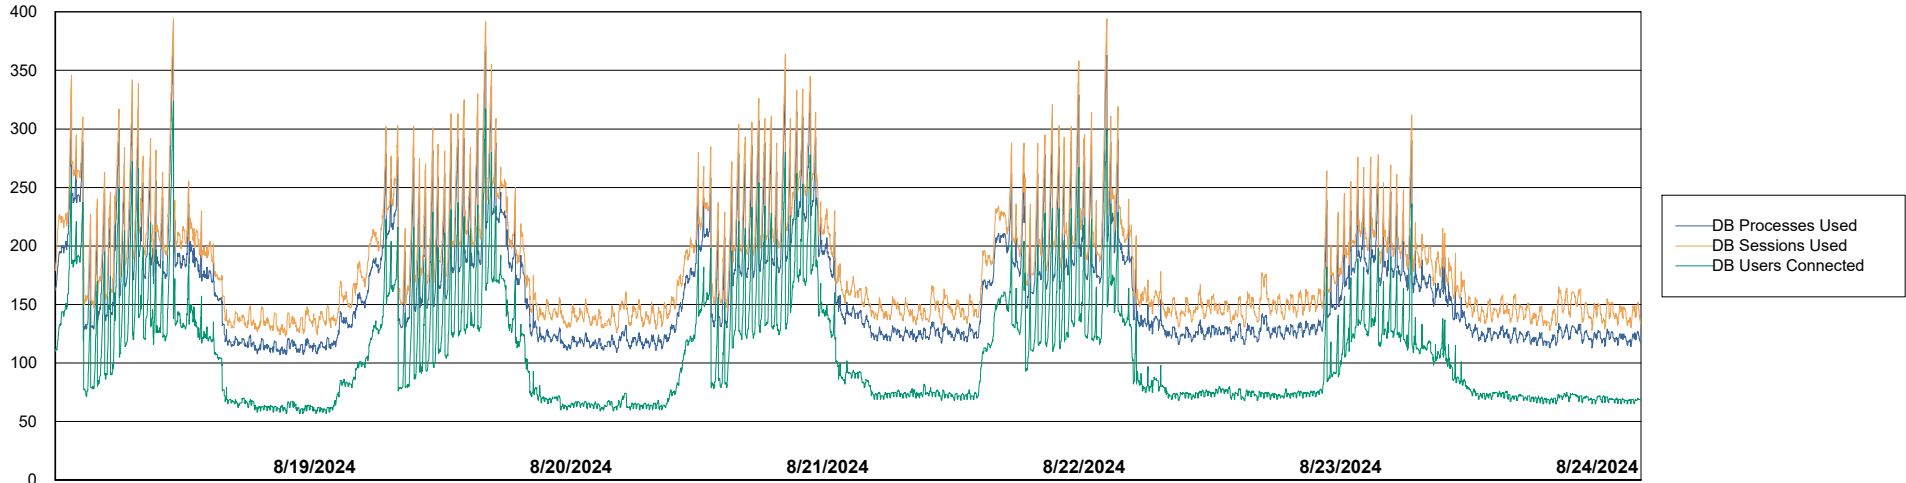

Weekly SLA Customer Report

Customer NIX_Production
Database ID 51

Database Performance NIX_PRD_ABSBI_ABS1

Weekly SLA Customer Report

Customer NIX_Production
Database ID 51

Database Performance NIX_PRD_ABADB01_ABS1