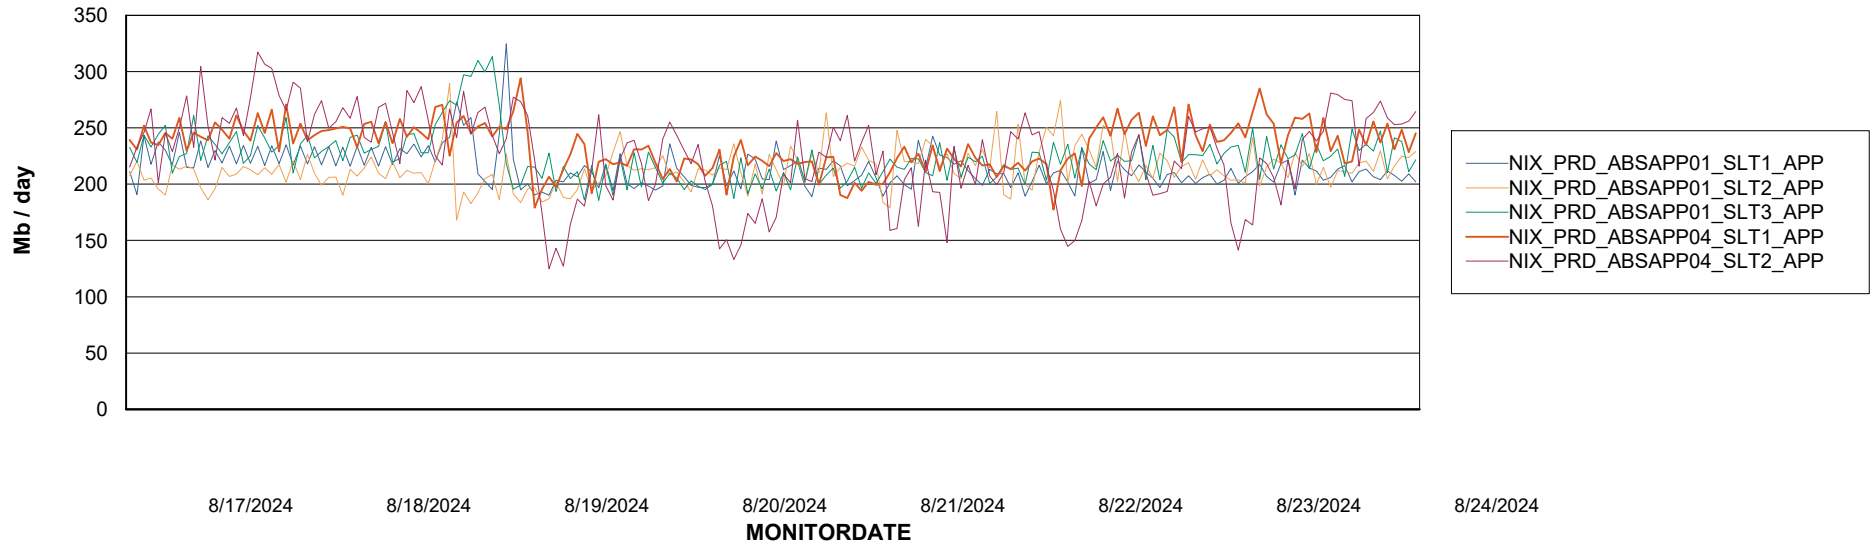

ABSSolute Application Server Services

Avg memory used per ABS Server Service