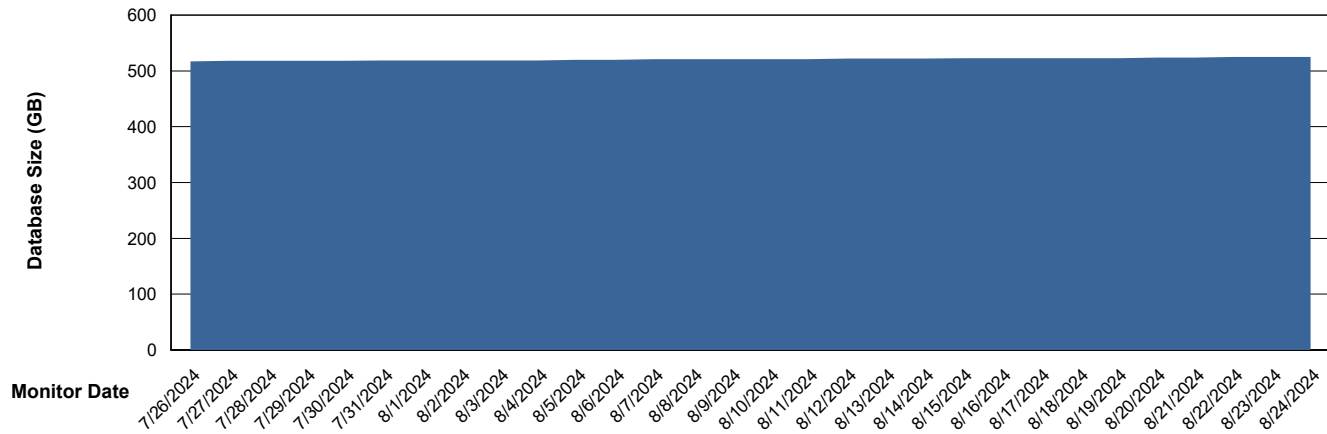

DATABASE SIZE NIX_PRD_ABSDB01_ABS1

Database growth over last month