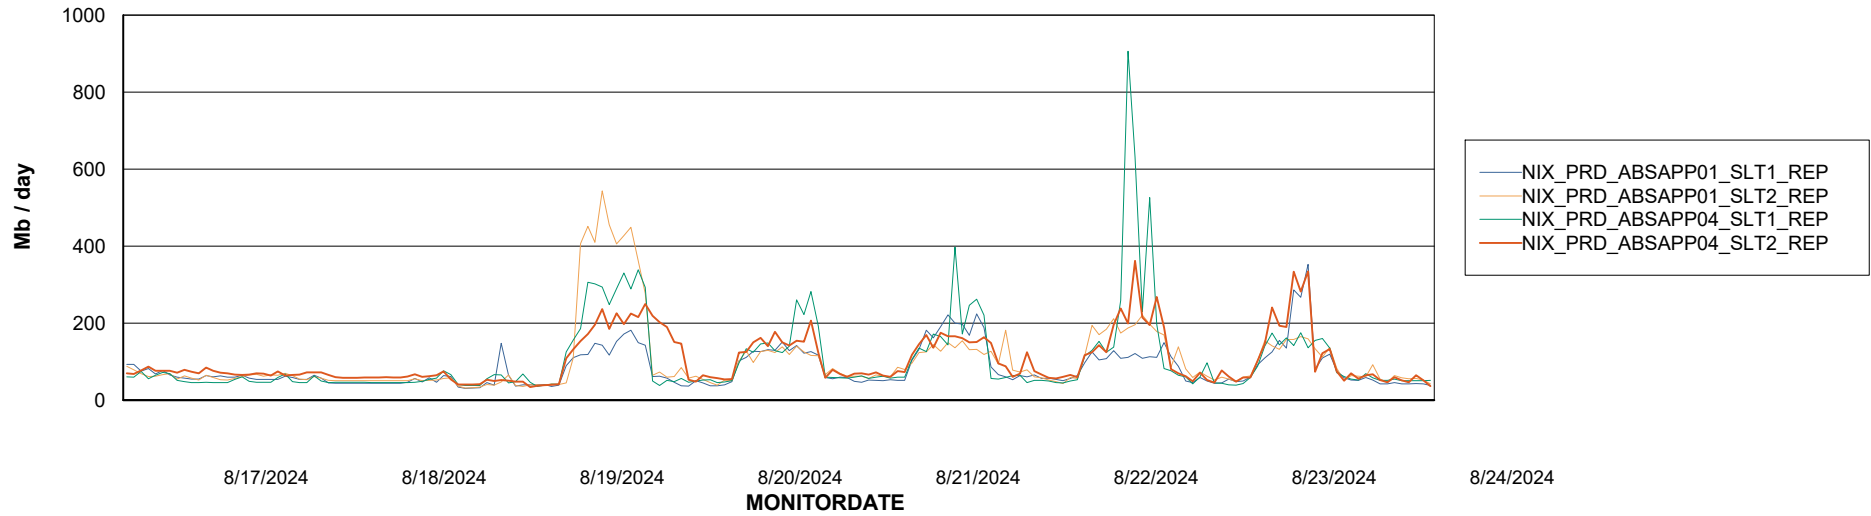

Avg memory used per ABS Server Service

Avg users per day per ABS server

Weekly SLA Customer Report

Customer NIX_Production
Database ID 51

ABSSolute Application ReportServer Services

Avg memory used per ReportServer Service