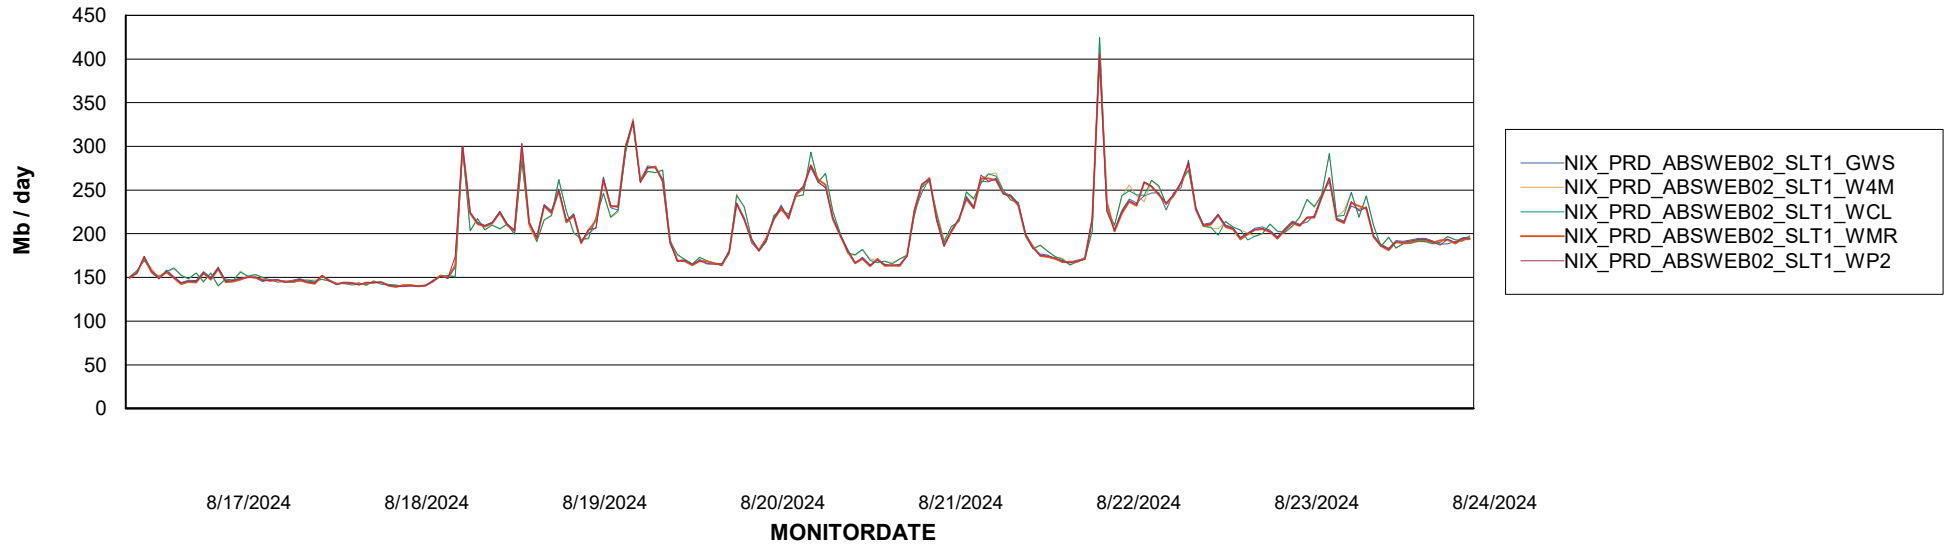

ABSSolute Web Component Services

Avg memory used per ABS Web component