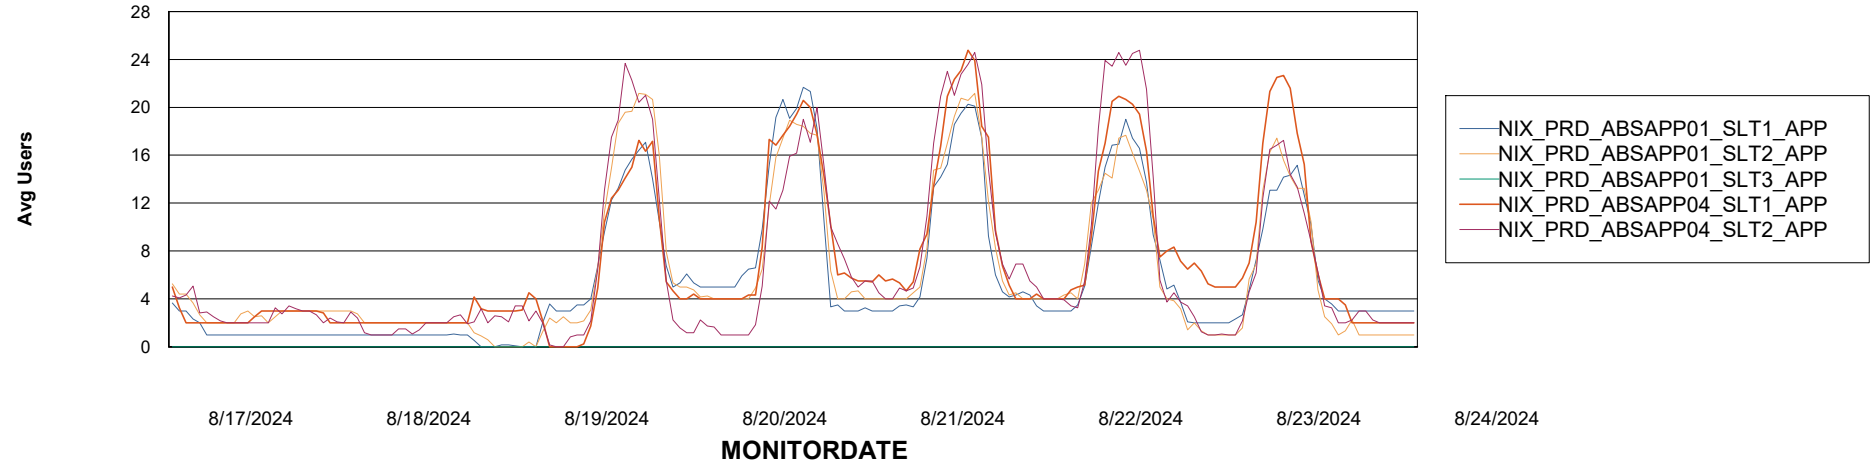

Avg users per day per ABS server