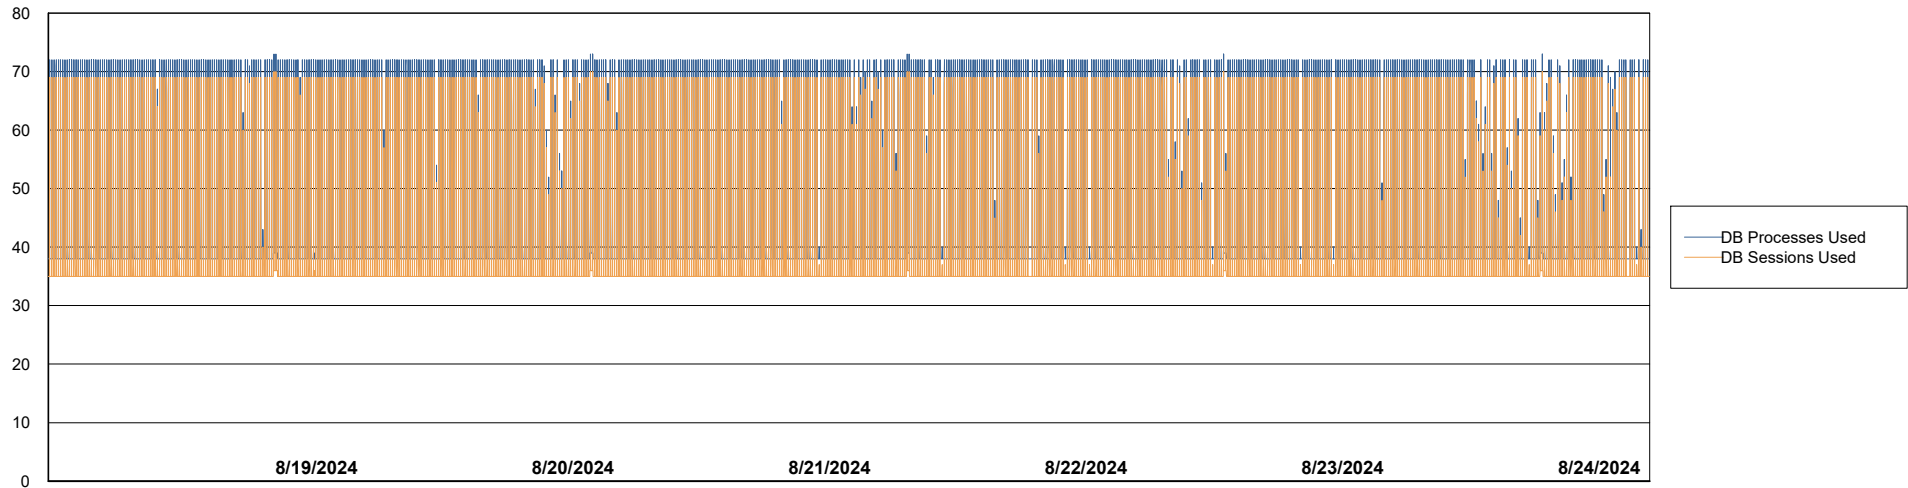

Database Performance NIX_PRD_ABSD02_HSBABS1

DB Processes Max 300