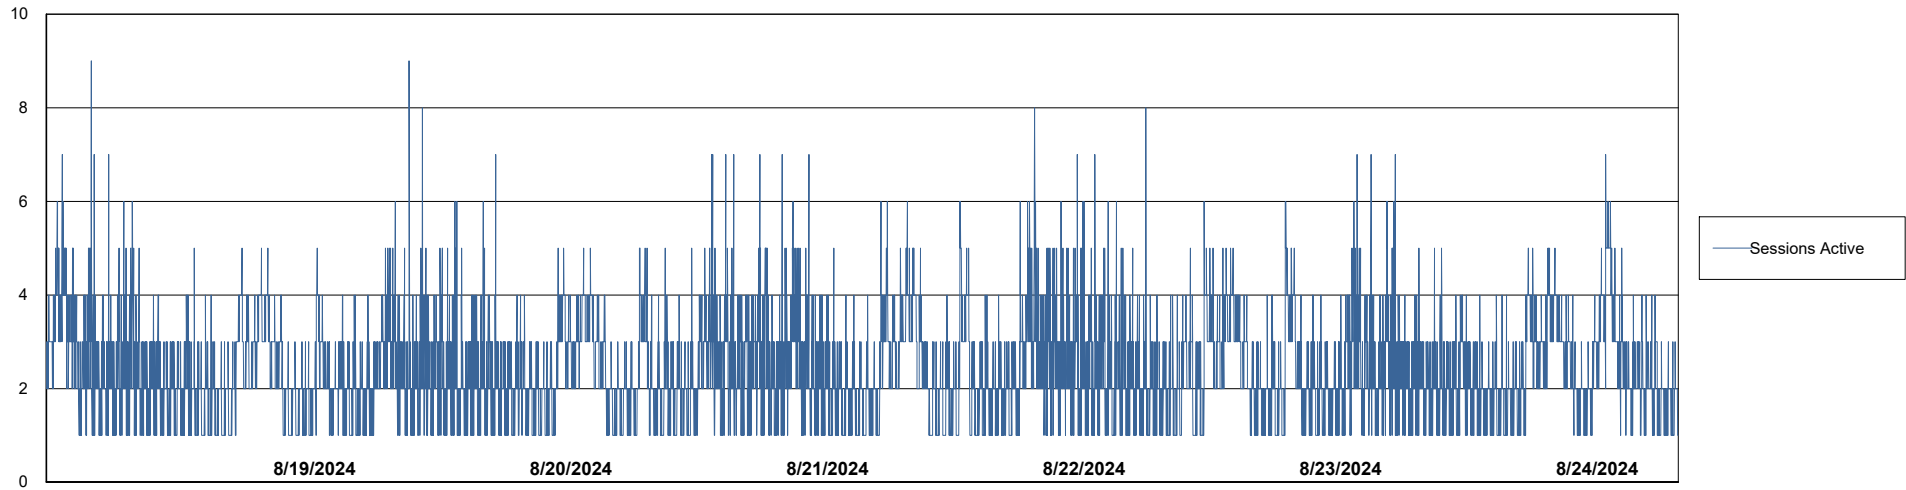

Weekly SLA Customer Report

Customer NIX_Production
Database ID 51

Database Performance NIX_PRD_ABSBI_ABS1

Weekly SLA Customer Report

Customer NIX_Production
Database ID 51

Database Performance NIX_PRD_ABADB01_ABS1