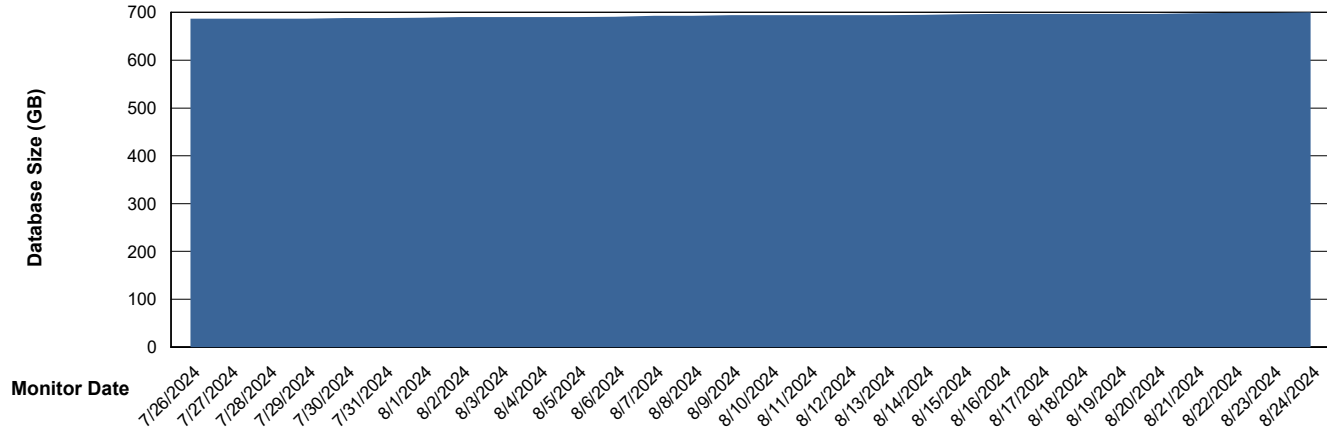

DATABASE SIZE LTS_PRD_CLSABSBI01_ABS1

Database growth over last month