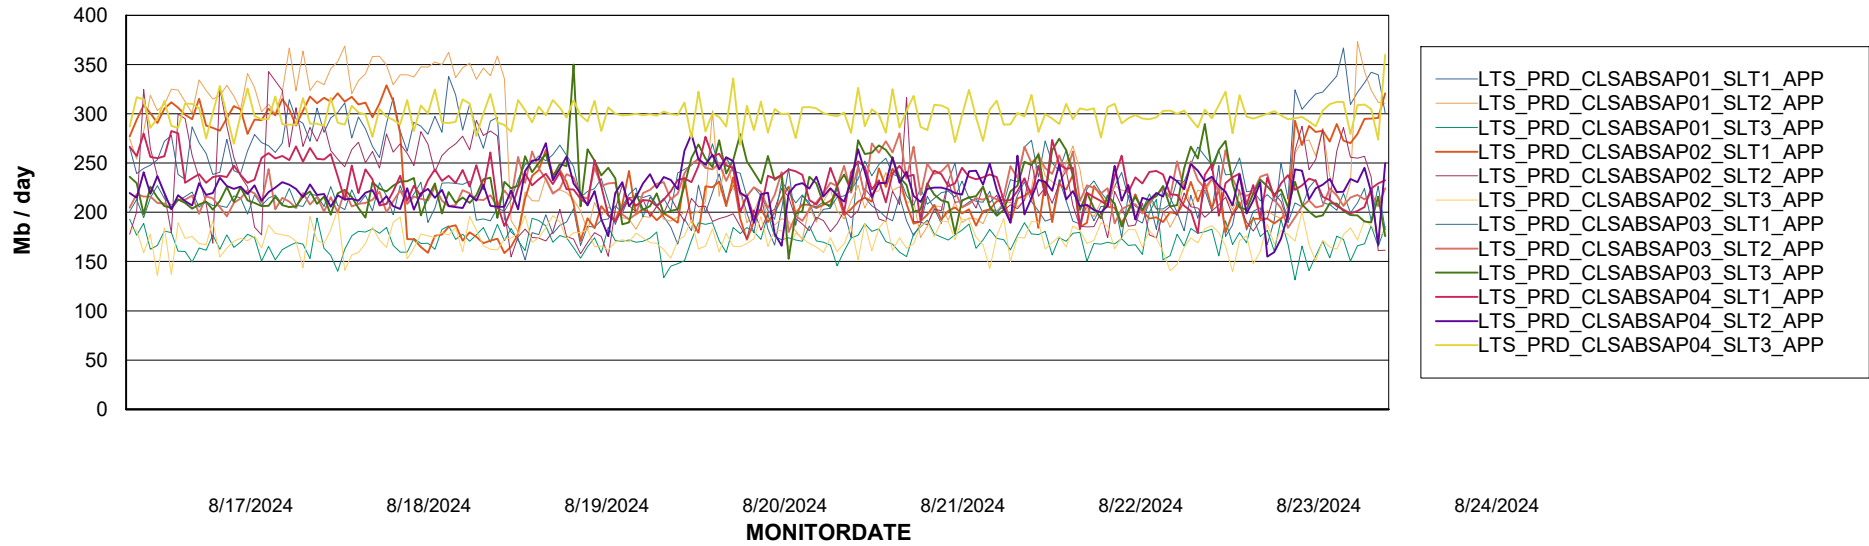

ABSSolute Application Server Services

Avg memory used per ABS Server Service