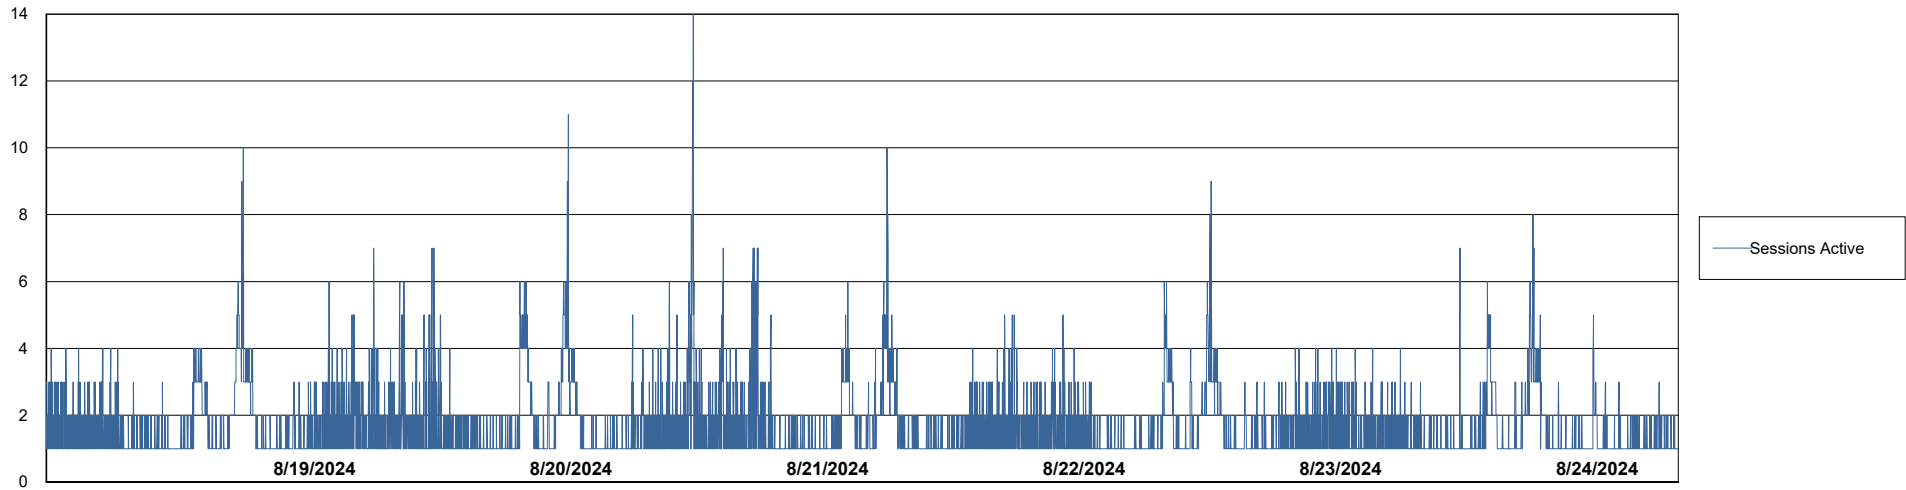

Database Performance LTS_PRD_CLSABSD01_ABS1