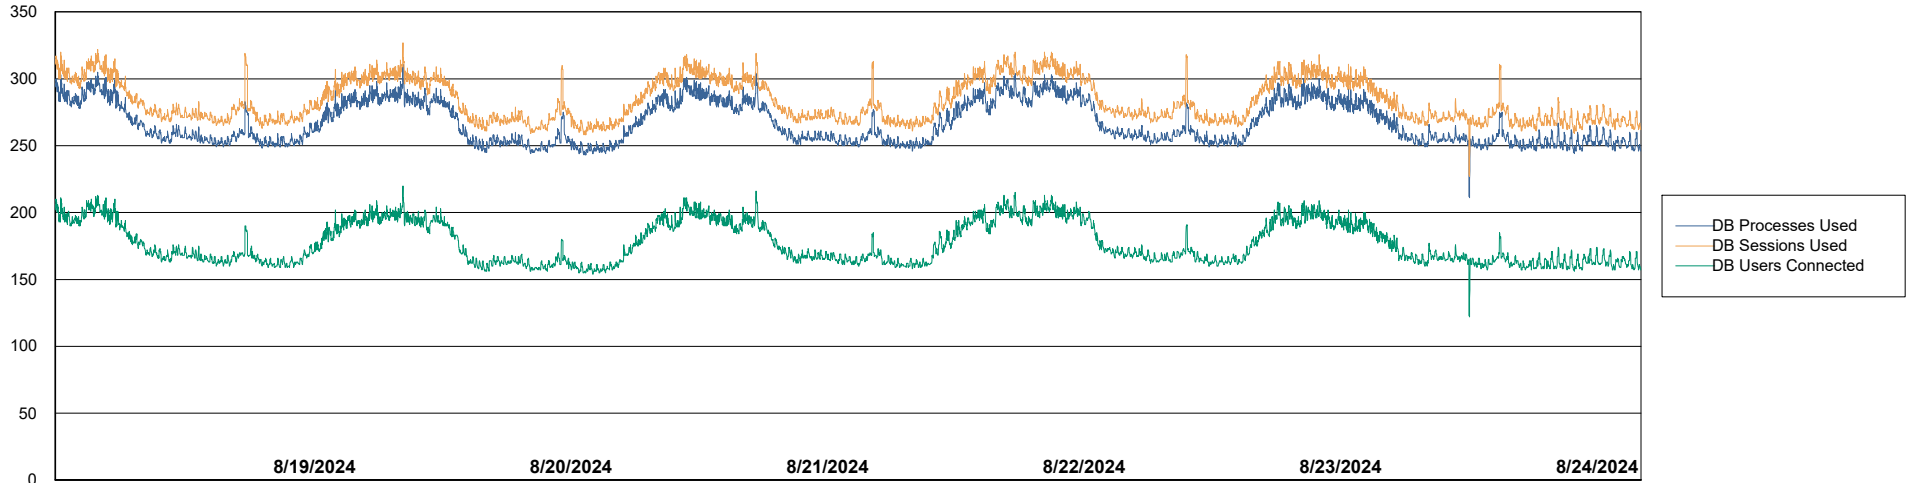

Database Performance LTS_PRD_CLSABSD01_ABS1