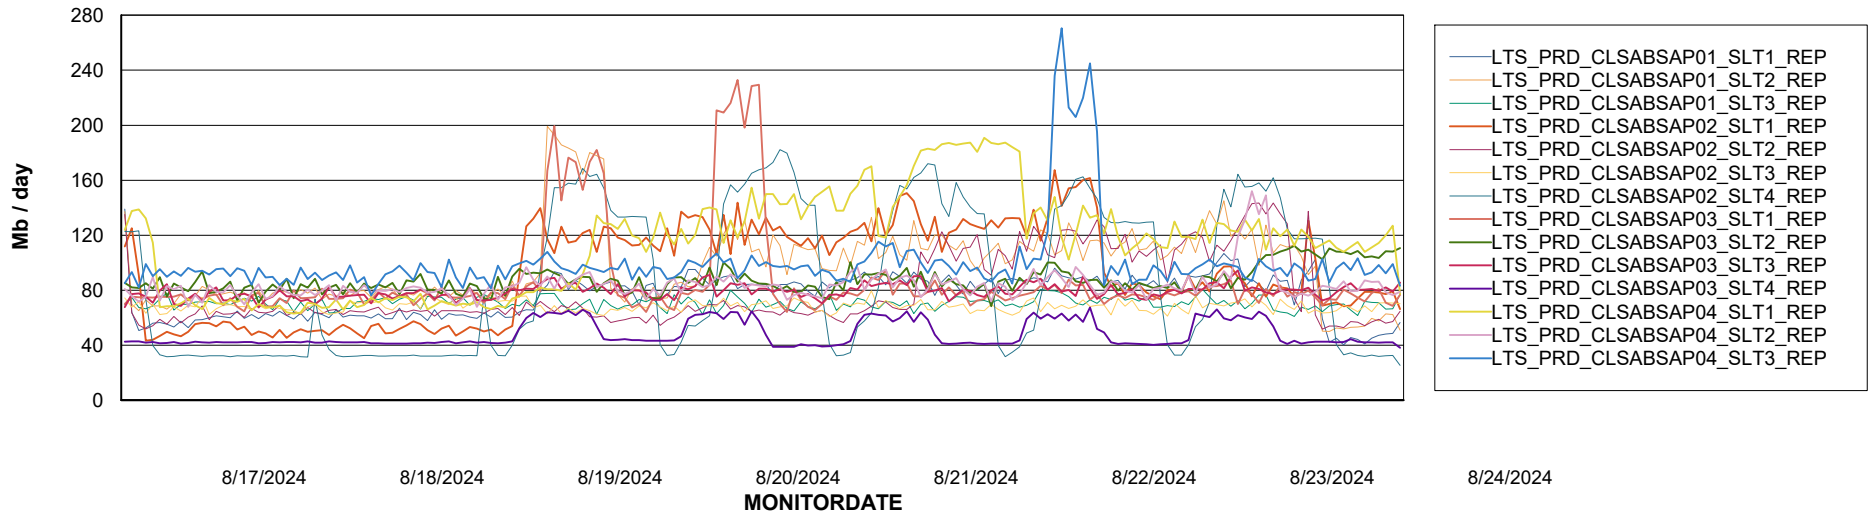

ABSSolute Application ReportServer Services

Avg memory used per ReportServer Service