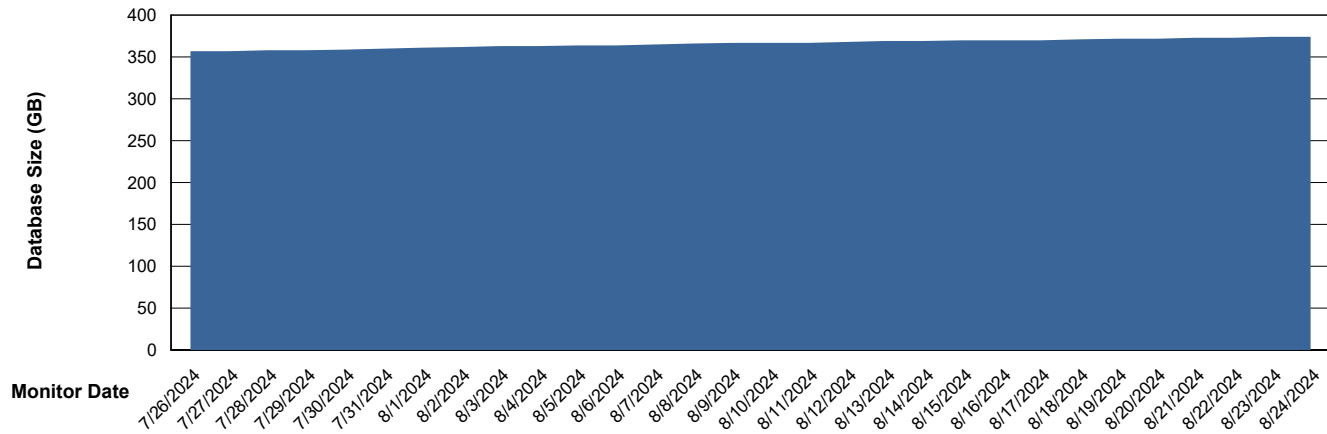

Customer KLH_Production (24/7)
Database ID 139

DATABASE SIZE KLH_PRD_SRSBIDB01_ABS1

Database growth over last month

DATABASE SIZE KLH_PRD_SRSDB01_ABS1

Database growth over last month

Weekly SLA Customer Report