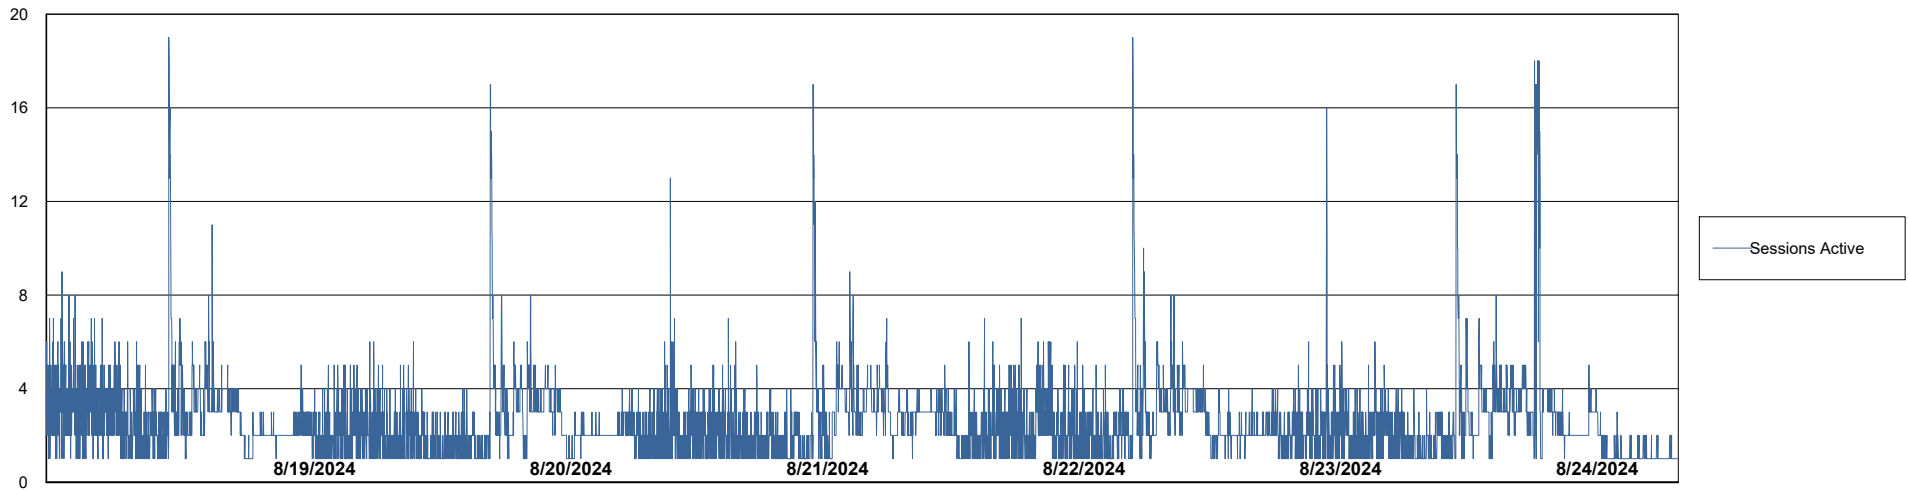

Weekly SLA Customer Report

Customer KLH_Production (24/7)
Database ID 139

Database Performance KLH_PRD_SRSBIDB01_ABS1

Weekly SLA Customer Report

Customer KLH_Production (24/7)
Database ID 139

Database Performance KLH_PRD_SRSDDB01_ABS1