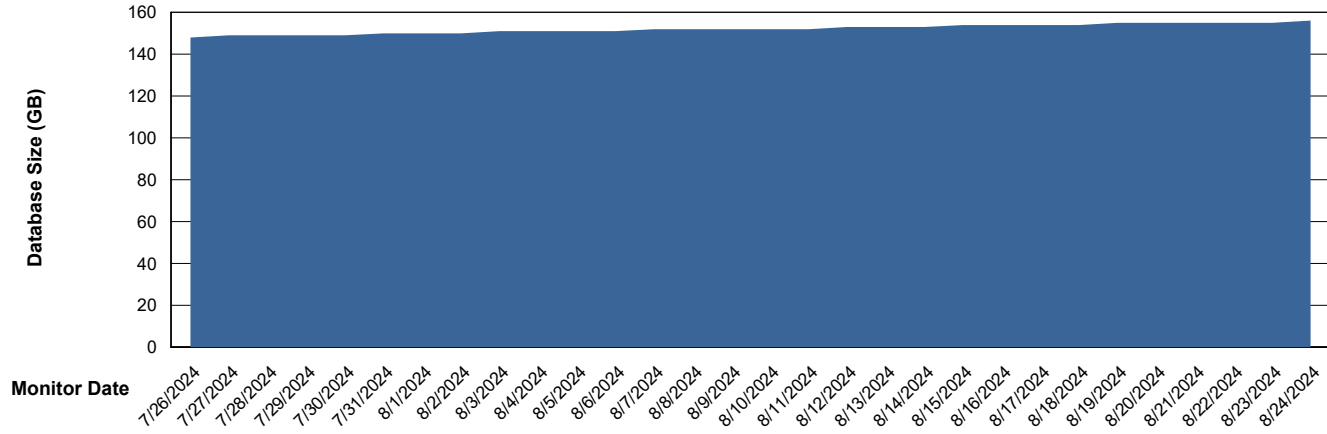

DATABASE SIZE KLH_PRD_SRSBIDB01_ABS1

Database growth over last month