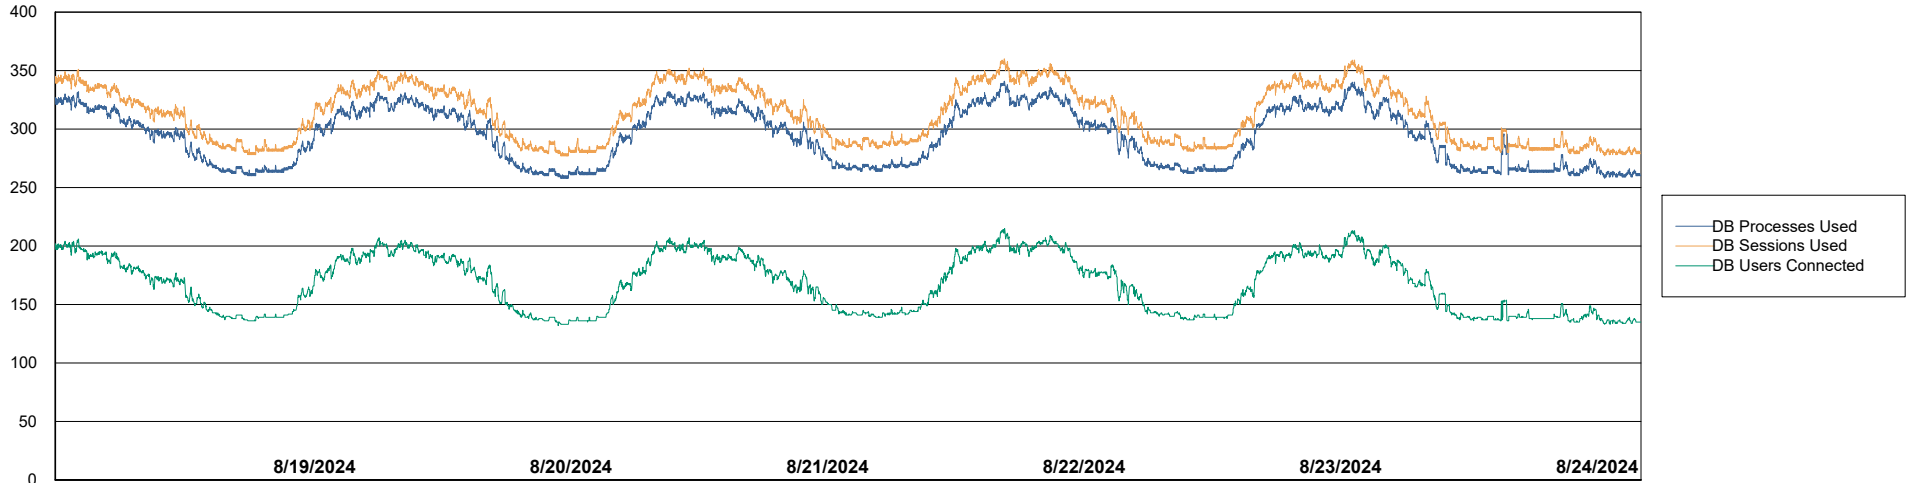

Weekly SLA Customer Report

Customer KLH_Production (24/7)
Database ID 139

Database Performance KLH_PRD_SRSBIDB01_ABS1

Weekly SLA Customer Report

Customer KLH_Production (24/7)
Database ID 139

Database Performance KLH_PRD_SRSDDB01_ABS1