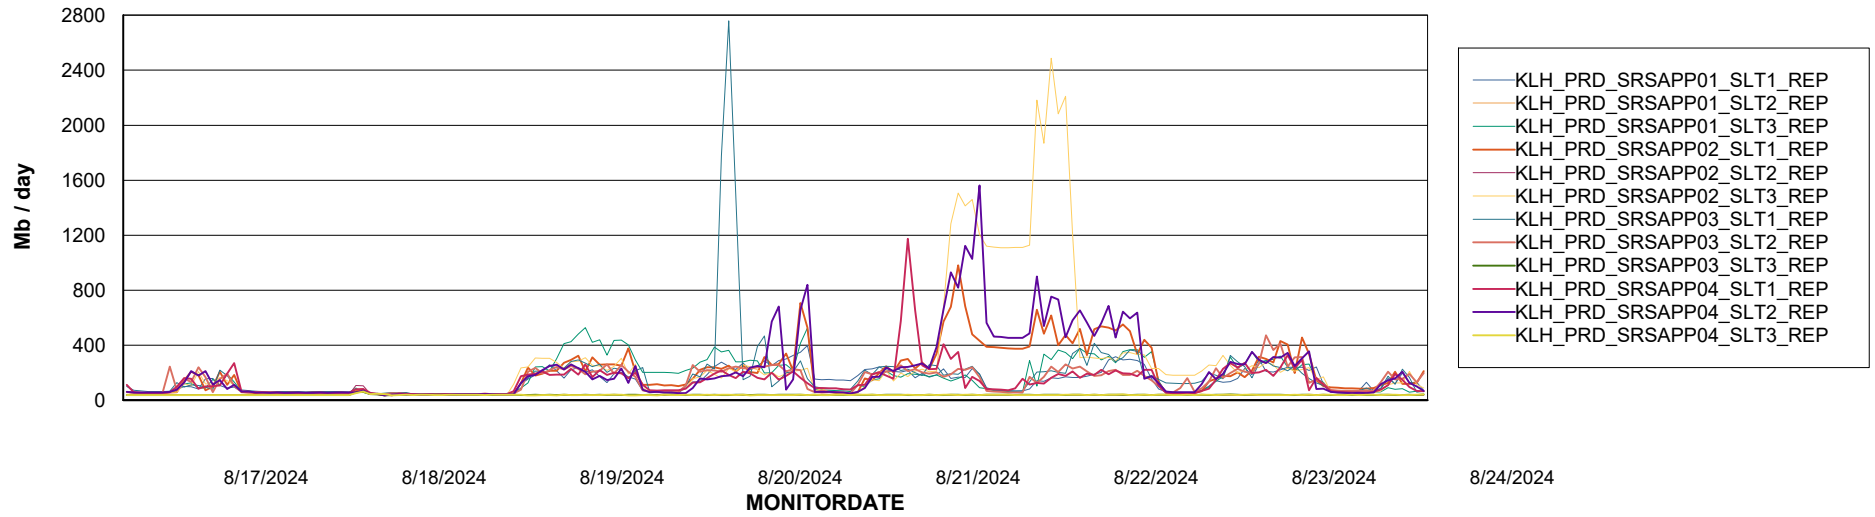

ABSSolute Application ReportServer Services

Avg memory used per ReportServer Service