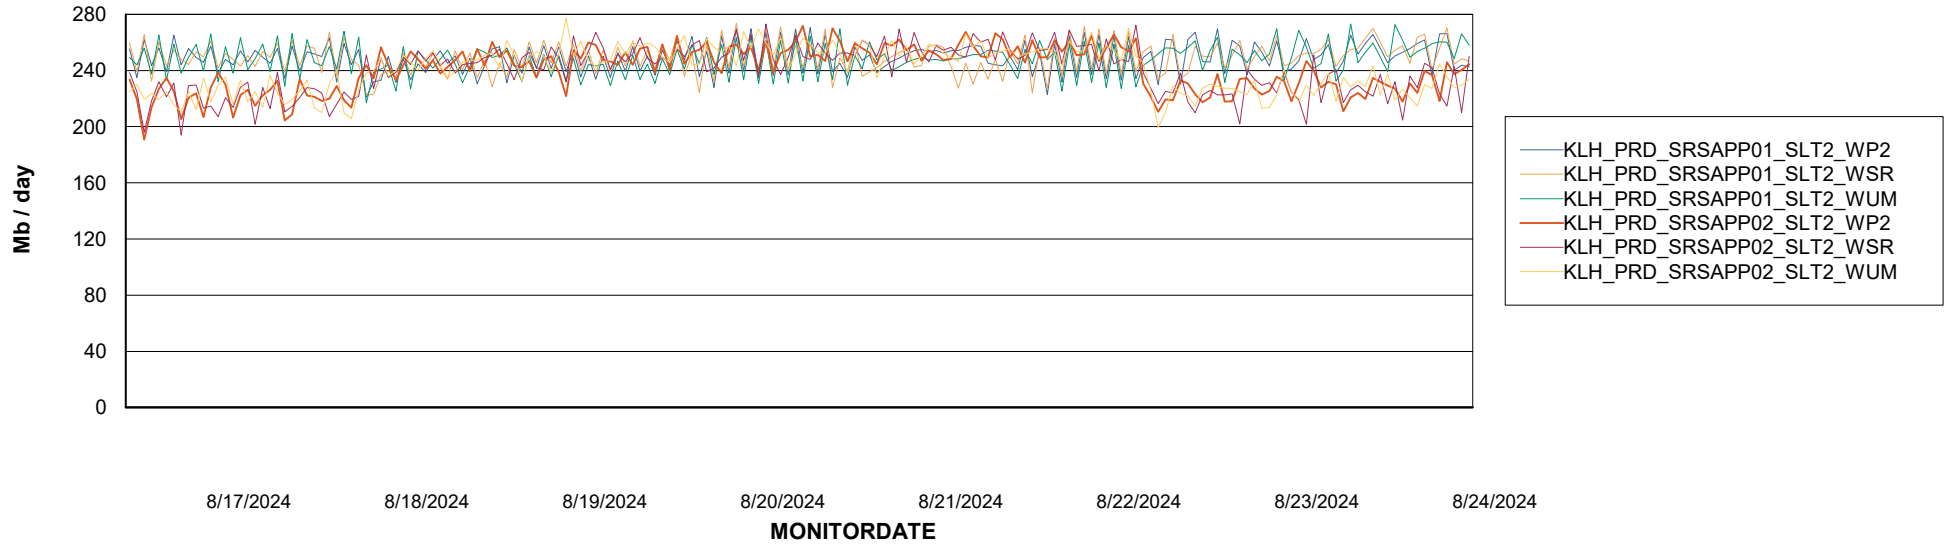

ABSolute Web Component Services

Avg memory used per ABS Web component