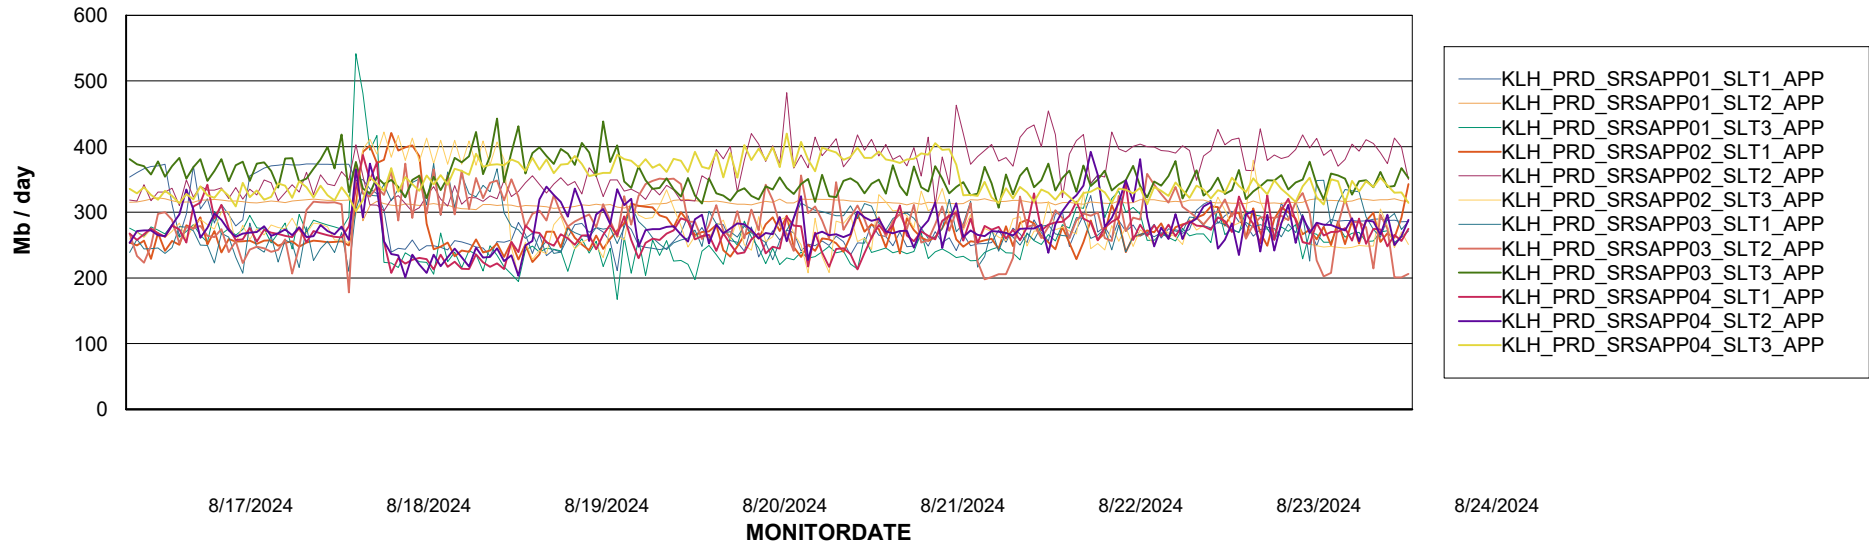

ABSSolute Application Server Services

Avg memory used per ABS Server Service